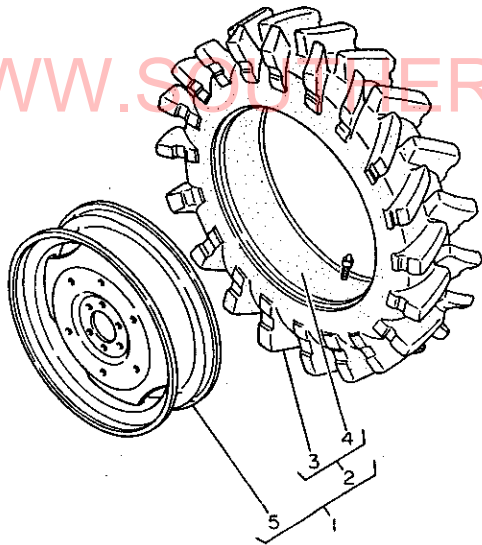

SOUTHERN FARM EQUIPMENT

1-251-957-2857

N002355

N002355

53. リヤホイールタイヤ

N002356

+-----+
| 1H08 |
| (1H01) |
+-----+
NPC-1388

53. リヤホイールタイヤ