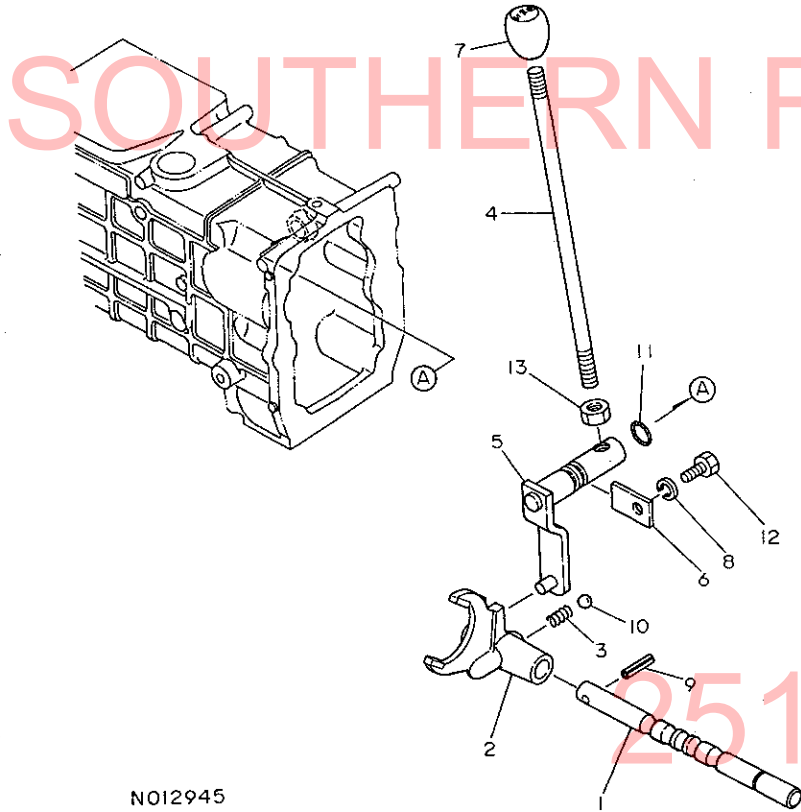

N012945

N012945

43. P . T . O . 変 速

+-----+  
I 1D04 I  
I (1C07) I  
+-----+  
NPC-1548

43. P . T . O . 変 速

83.06.14  
(A)=YM1720DG  
(B)=YM1720DPG  
(C)=  
(D)=

SOUTHERN FARM EQUIPMENT

N012946