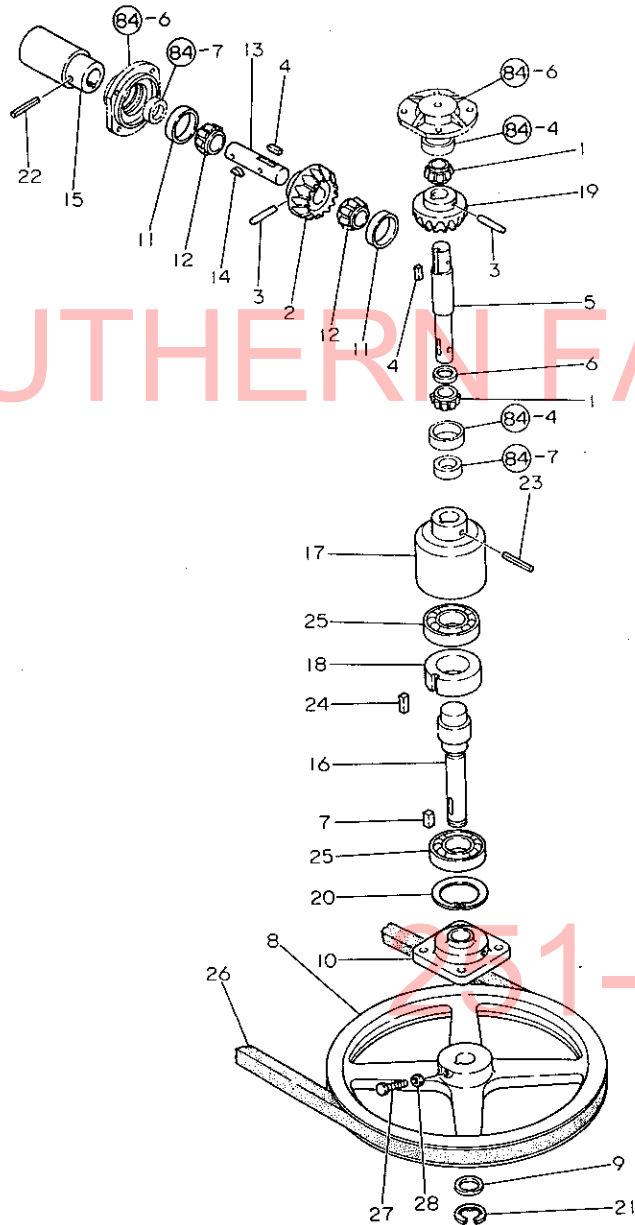

85. ギヤドライブ

N015837

85. ギヤドライブ

83.06.14

+-----+
| 1G11 |
| (1G08) |
+-----+
NPC-1548

(A)=JD60-KC
(B)=
(C)=
(D)=

ミタシ NO.	レハル 0	フマシヨウコウ	フマシ	-----コス-----				I	P	U	A	R
				(A)	(B)	(C)	(D)					
1	.	JJD8933	ハリアリク (テハローラ	2								1
2	.	JM49344	キヤ (ヒネオン	1								
3	.	J34H344	ローレオン	2								
4	.	JM45460	キ	2								1
5	.	JM48895	ヒネオンシャフト	1								1
6	.	JM85214	ワツシャ	8								
7	.	197600-12380	キ (6*6*22	1								
8	.	197107-12391	フーリ (クツウ	1								
9	.	197600-12411	カラ- 34*25.4*2.5	1								
10	.	197600-12421	フランシユニットUCF205	1								
11	.	JJD8244	ソトワ (テハローラ B	2								1
12	.	JJD8914	ハリアリク (テハローラ	2								1
13	.	JM85212	ヒネオンシャフト	1								
14	.	J26H19	ハンケツキ 1/4X7/8	2								1
15	.	197600-12482	カツフアリク	1								
16	.	197600-12512	シク (クツウフーリ	1								
17	.	197600-12531	クツウカツフアリク	1								
18	.	197600-12591	カムクラツチB207	1								
19	.	JM49345	キヤ (トリフン	1								
20	.	22252-000720	トメワC (アア 72	1								
21	.	22272-000190	トメワE 19	1								
22	.	22351-080045	スフアリクヒオン 8.0AX 45	1								
23	.	22351-080050	スフアリクヒオン 8.0AX 50	1								
24	.	22512-070280	フエサキー 7X28	1								
25	.	24102-062074	ハリアリク 6207U	2								
26	.	25113-013001		1								
27	.	26116-080354	ホルト 8X 35	1								
28	.	26756-080002	トメナツト 8	1								

71-957-2857

N015837