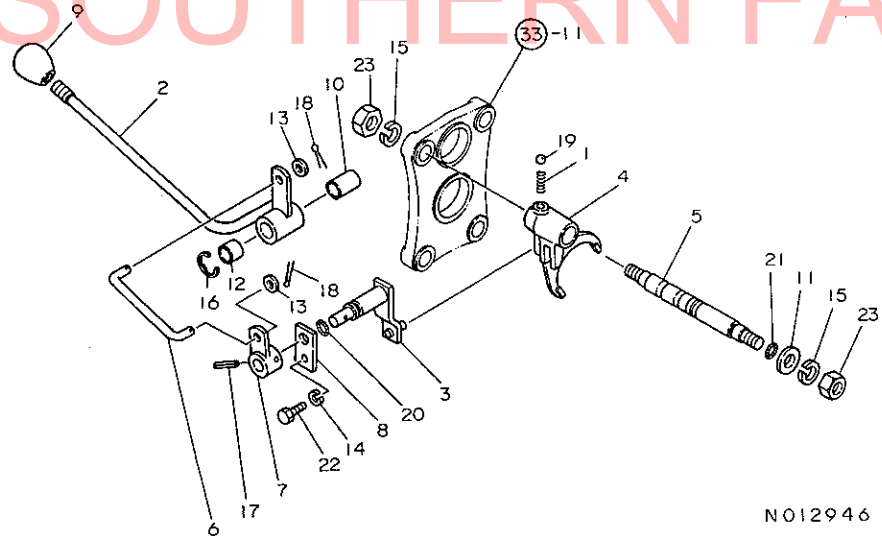

N012945

N012945

43. P . T . O . 変 速

+-----+  
I 1D04 I  
I (1C07) I  
+-----+  
NPC-1548

43. P . T . O . 変 速

83.06.14  
(A)=YM1720DG  
(B)=YM1720DPG  
(C)=  
(D)=

SOUTHERN FARM EQUIPMENT

N012946