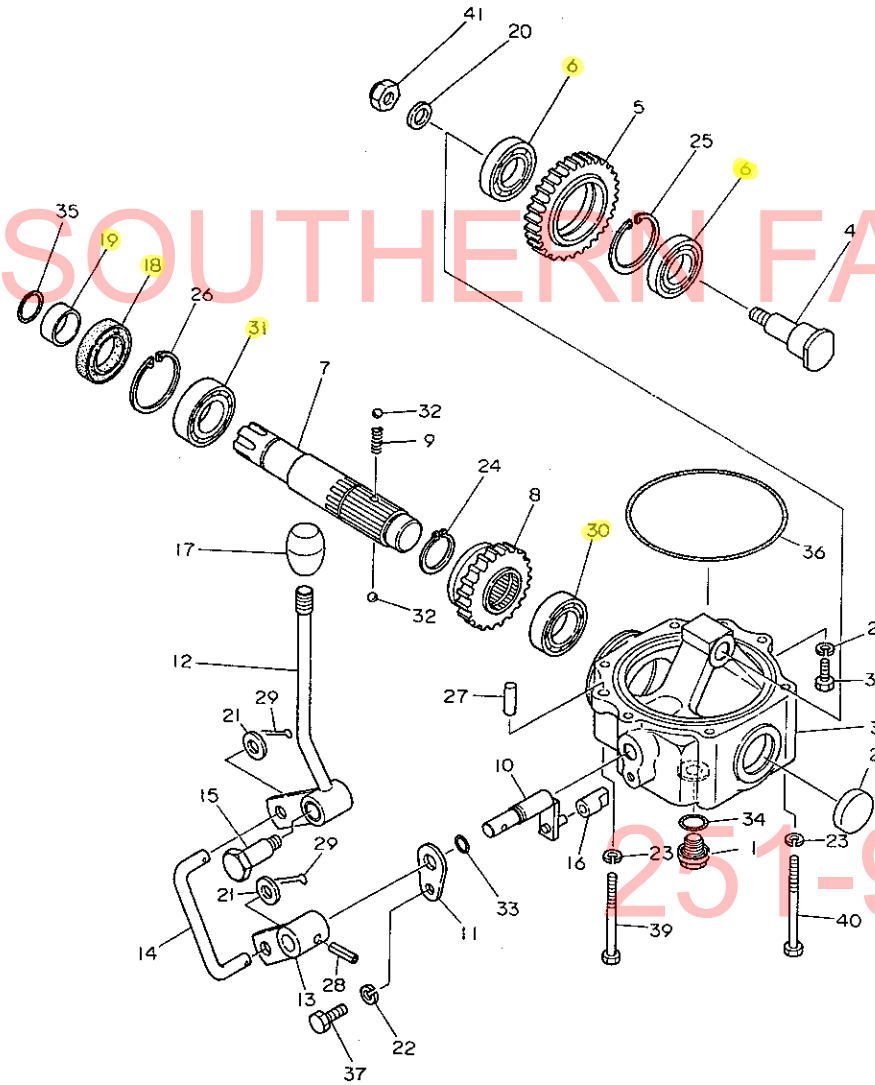

44. フロントドライブ

+-----+
I 1D05 I
I (1C07) I
+-----+
NPC-1548

44. フロントドライブ

83.06.14
(A)=YM1720DG
(B)=YM1720DPG
(C)=
(D)=

ミタツシ NO.	レバール 0	フロンパシコウ	フロン メイ	---コウ--- I P/U A R			
				(A)	(B)	(C)	(D)
1	.	23491-140002	トレンフック 14	1	1		2
2	.	194300-24980	メクラフタ 35	1	1		1
3	.	194421-28110	フロントドライブケース	1	1		1
4	.	194421-28150	アイトルキヤシャフト	1	1		1
5	.	194421-28160	フロントアイトルキヤ	1	1		1
6	.	194421-28170	ボールB 16004	2	2		1
7	.	194421-28211	フロントドライブシャフト	1	1		1
8	.	194421-28220	フロントドライブキヤ	1	1		1
9	.	194311-28230	スプリング	1	1		1
10	.	194421-28310	シフトア-ム(フロント)	1	1		1
11	.	194311-28320	キーフプレート	1	1		1
12	.	194521-28330	シフトレバー(フロントCMP)	1	1		1
13	.	194521-28360	チェンジレバー(F CMP)	1	1		1
14	.	194521-28370	ロツト(フロントシフト)	1	1		1
15	.	194521-28390	ピオン(フロントシフトレバー)	1	1		1
16	.	194191-28451	シフトフック(フロント)	1	1		1
17	.	194421-28480	ノブ(フロントドライブ)	1	1		1
18	.	24421-305208	シール TC30528	1	1		1
19	.	1E6190-54080	スリーブ S125 30 13	1	1		1
20	.	22117-120000	サッカネ 12	1	1		50
21	.	22137-100000	サッカネ 10	2	2		20
22	.	22217-080000	ハネサッカネ 8	1	1		50
23	.	22217-080000	ハネサッカネ 8	6	6		50
24	.	22242-000290	ショックスタツフリンク 29	1	1		10
25	.	22252-000420	アサヨウスタツフリンク 42	1	1		10
26	.	22252-000520	アサヨウスタツフリンク 52	1	1		10
27	.	22312-100140	レイコピオン 10X14	2	2		5
28	.	22351-060025	ロールピオン 6X25	1	1		5
29	.	22417-250180	フリピオン 2.5X18	2	2		10
30	.	24101-060054	ヘアリンク 6005	1	1		1
31	.	24101-062054	ボールヘアリンク 6205	1	1		1
32	.	24190-080003	コウキツウ 1/4	2	2		10
33	.	24311-000110	リンク P11	1	1		5
34	.	24311-000160	リンク P-16	1	1		5
35	.	24311-000210	リンク P-21	1	1		5
36	.	24321-001150	リンク G115	1	1		2
37	.	26116-080162	ボール 8X16	1	1		10
38	.	26116-080202	ボール 8X20	1	1		10
39	.	26116-080752	ボール 8X75	3	3		5
40	.	26116-080802	ボール 8X80	2	2		5
41	.	26346-120002	ウツツ 12	1	1		10

NO12947

NO12947