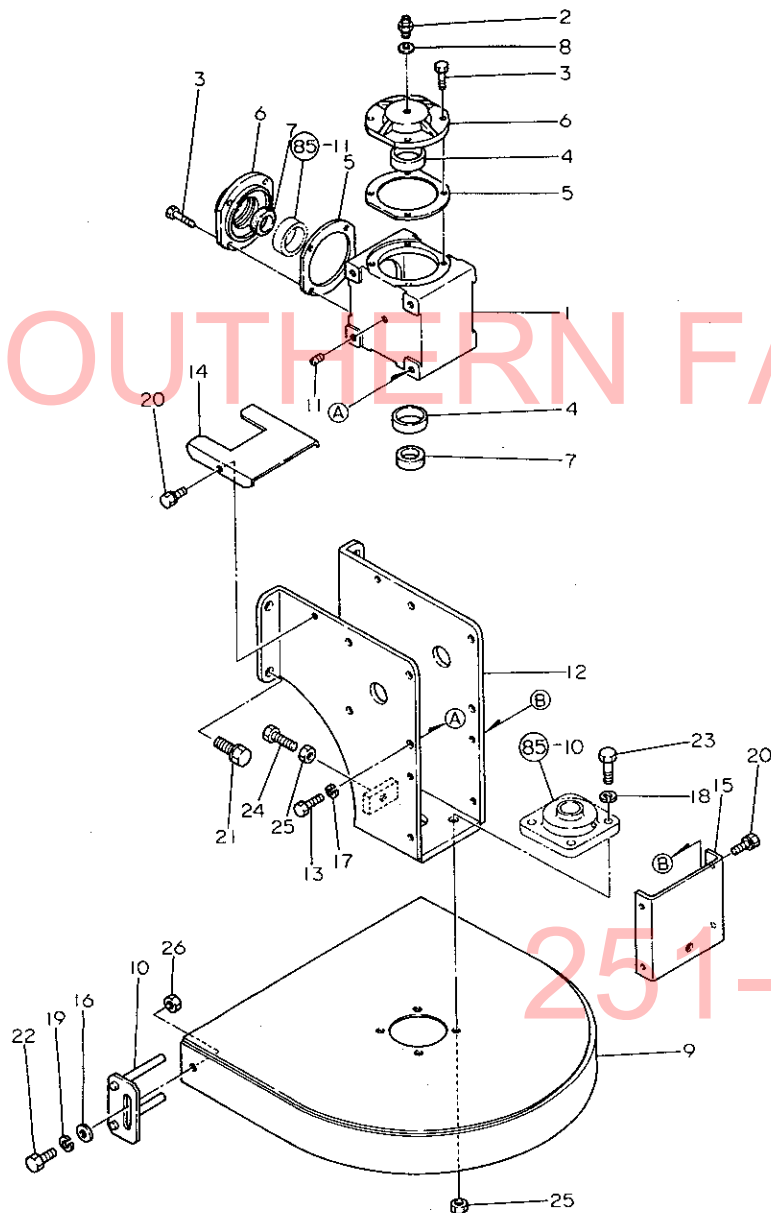

SOUTHERN FARM EQUIPMENT

251-957-2857

NO15835

NO15835

84. ギヤボックス

+-----+  
 | 1G10 |  
 | (1G08) |  
 +-----+  
 NPC-1548

84. ギヤボックス

83.06.14  
 (A)=JD60-KC  
 (B)=  
 (C)=  
 (D)=