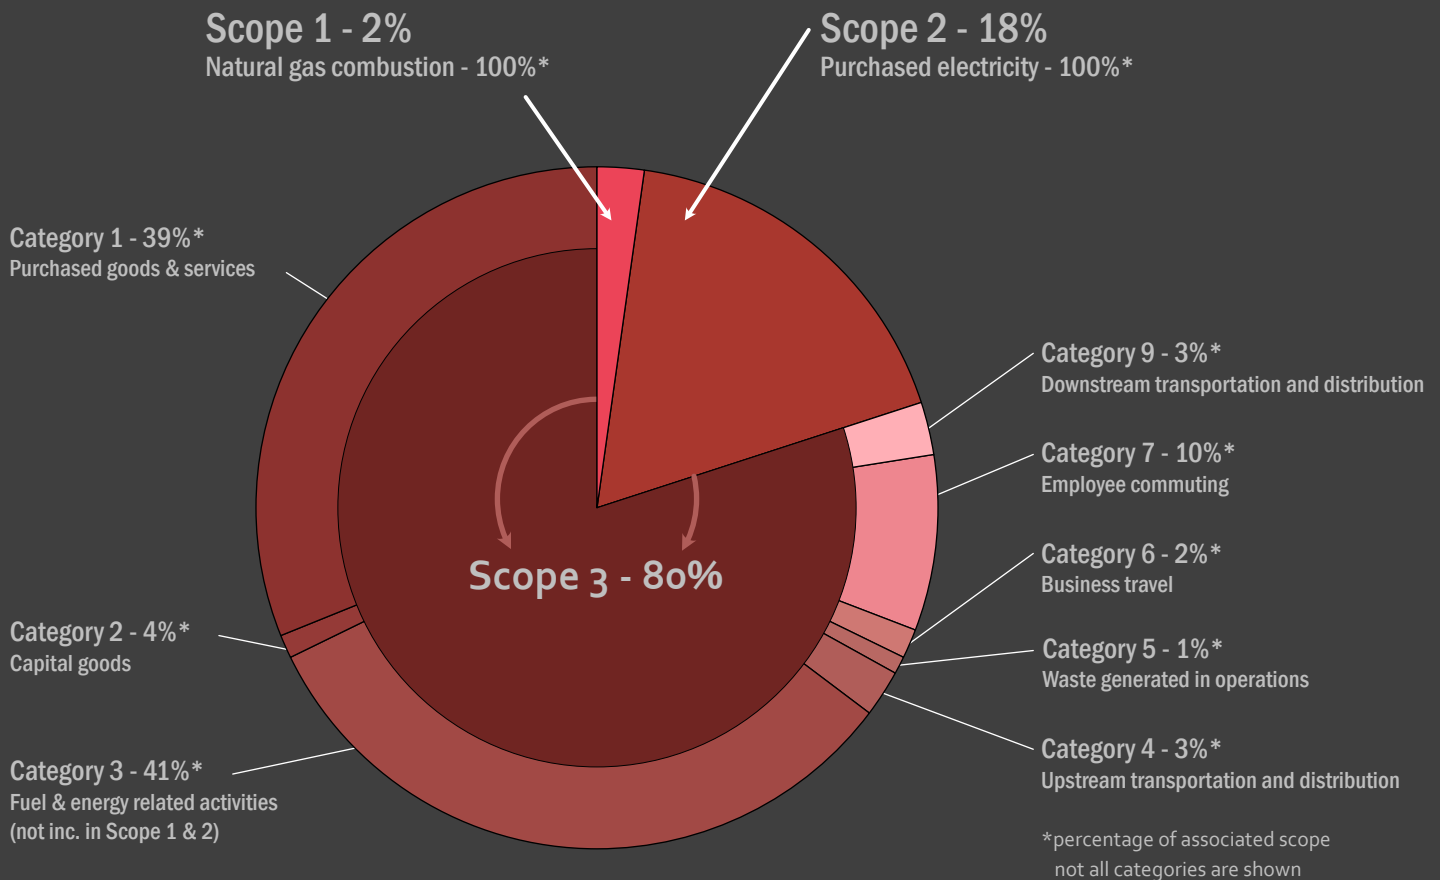

2022 Emissions Summary for YAMA Mountain Gear

Total CO₂e emissions: 35.3 metric ton (77,823 lbs)

- Scope 1: 0.83 metric ton
- Scope 2: 6.28 metric ton
- Scope 3: 28.2 metric ton

Landfill Waste produced: 87 kg (192 lb)

Purchased Reductions

35 Carbon Offsets

10 Carbon Offsets

Unitor REDD+ Project, Brazil (VCS2508, v.19)

14 Carbon Offsets

Ningxia Xiangshan Wind Farm, China (VCS1867, v.20) and Xingyang LFG Project, China (GS1253, v.21)