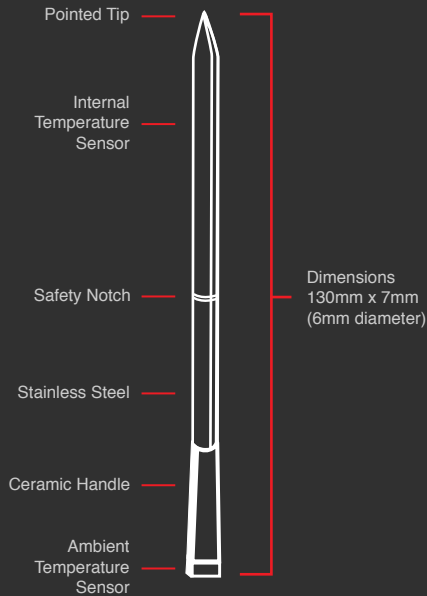

Technical Specification

Wireless Probe

Charger Front

Charger Back

Technical Specifications

- Stores and charges up to 4 MEATER probes allowing you to cook different meats at various temperatures at the same time
- Stand Alone Mode: Cook without the use of your smart phone
- WiFi Mode: Acts as a Bluetooth to WiFi bridge to extend your wireless range
- Modern design, made with real wood to match any kitchen or outdoor decor
- Touch capacitive interface
- Speaker: Provides audible notifications
- Crisp OLED display
- Powered by 4x AA batteries
- Dimensions 132mm l x 39mm w x 157mm h
- Weight 1kg

In the Box

- 4x MEATER probes
- 1x MEATER Block charger
- 4x AA batteries