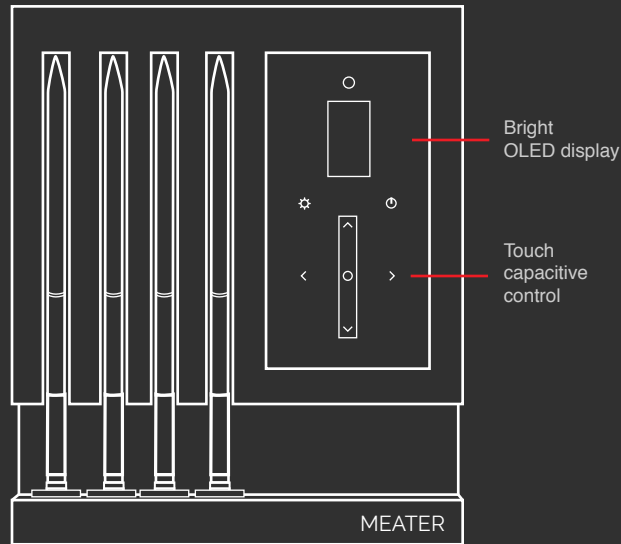

Technical Specification

Wireless Probe

Charger Front

Charger Back

Technical Specifications

- Stores and charges up to 4 MEATER probes allowing you to cook different meats at various temperatures at the same time
- Stand Alone Mode: Cook without the use of your smart phone
- WiFi Mode: Acts as a Bluetooth to WiFi bridge to extend your wireless range
- Modern design, made with real wood to match any kitchen or outdoor decor
- Touch capacitive interface
- Speaker: Provides audible notifications
- Crisp OLED display
- Powered by 4x AA batteries
- Dimensions 132mm l x 39mm w x 157mm h
- Weight 1kg

In the Box

- 4x MEATER probes
- 1x MEATER Block charger
- 4x AA batteries