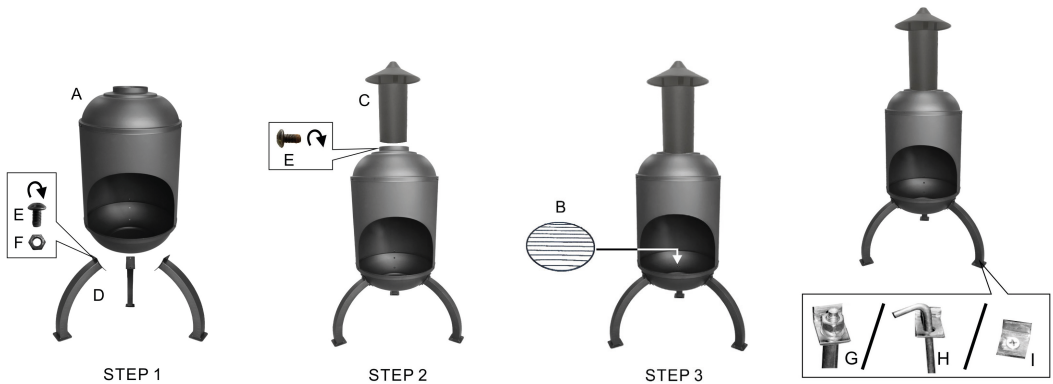

Fx6

Gx1

Hx1

Ix1

Jx1

SAFETY INFORMATION

1. DO NOT TOUCH THE FIRE PIT DURING USE.
2. DO NOT USE THE FIRE PIT INDOORS. FOR OUTDOOR USE ONLY.
3. DO NOT PLACE ONTO A TIMBER DECK OR ANY COMBUSTIBLE SURFACE.
4. NEVER LEAVE UNATTENDED DURING USE.
5. DO NOT ALLOW CHILDREN OR PETS NEAR THE FIRE PIT DURING USE.
6. DESIGNED FOR DOMESTIC USE. WOOD FUEL ONLY.
7. MADE FROM STEEL. THIS WILL RUST WITH USE AND OVER TIME.
8. TO PROLONG THE LIFE OF THIS PRODUCT PLEASE STORE UNDERCOVER OVER THE WINTER MONTHS.