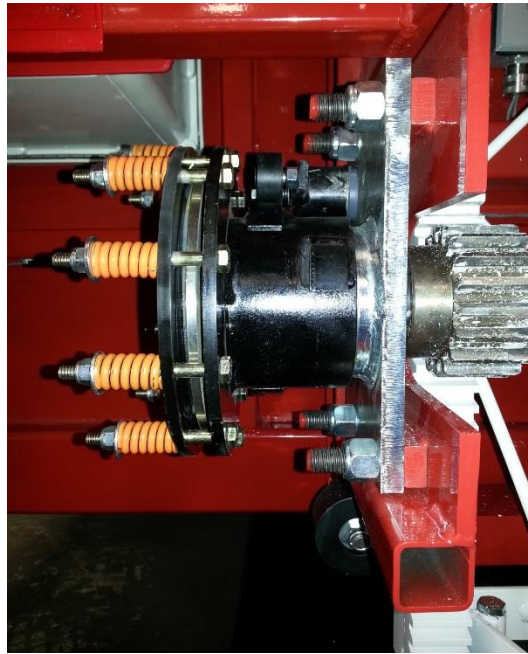

OVER SPEED SAFETY BRAKE

PART #: B12725

MATERIAL USE ONLY – NO RIDERS

www.hi-techhoist.com ■ sales@hi-techhoist.com

800-451-5053 ■ Local 321-733-3387 ■ Fax 321-733-9433 ■

Melbourne, FL - USA

Products manufactured by Hi-Tech Hoist LLC are for material use only. Never use the products to move people; never operate the units over people. It is the responsibility of the owner to install and operate the equipment to all applicable state and local codes.