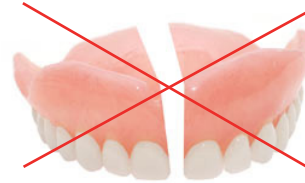

Karadent™

Semi-rigid microcrystalline polymer for full dentures, semi flexible partial dentures, clear clasps, frameworks & nightguards

*Karadent™
clear framework partial*

MONOMER FREE &
HYPOALLERGENIC

NO MORE BROKEN APPLIANCES

Prescribe Karadent™ for a comfortable, aesthetic, break resistant, and durable appliance.

TIPS

1. For best results use lightweight alginate impression materials.
2. Adjusting Karadent™ is quick and easy. You can adjust using the same techniques as acrylic dentures.
3. Use a carbide bur for making small adjustments and Green Mounted Stones to smoothen area.
4. For a touch-up polish, Blue Hi-Shine polishing paste (item #4215-01) is recommended.
5. Recommend TCS Dental Appliance Cleaner to your patients for optimal maintenance.

Specify Karadent™ on your Lab Slip

Karadent™ by tcs®

Karadent™ by tcs™ is a monomer free, semi-rigid microcrystalline resin formulated for complete dentures, semi-flexible partials, clear clasps, clear frameworks and nightguards. Karadent™ combines the durable strength of nylons with the simplicity of acrylics to create a comfortable, aesthetic and reliable appliance.

Benefits

- › Highly aesthetic
- › Maximum strength and durability
- › No volume shrinkage- exceptional fit
- › Minimal water absorption
- › Quick and easy chairside adjustments
- › Easy to repair, rebase, and relin with acrylic (laboratory procedure)