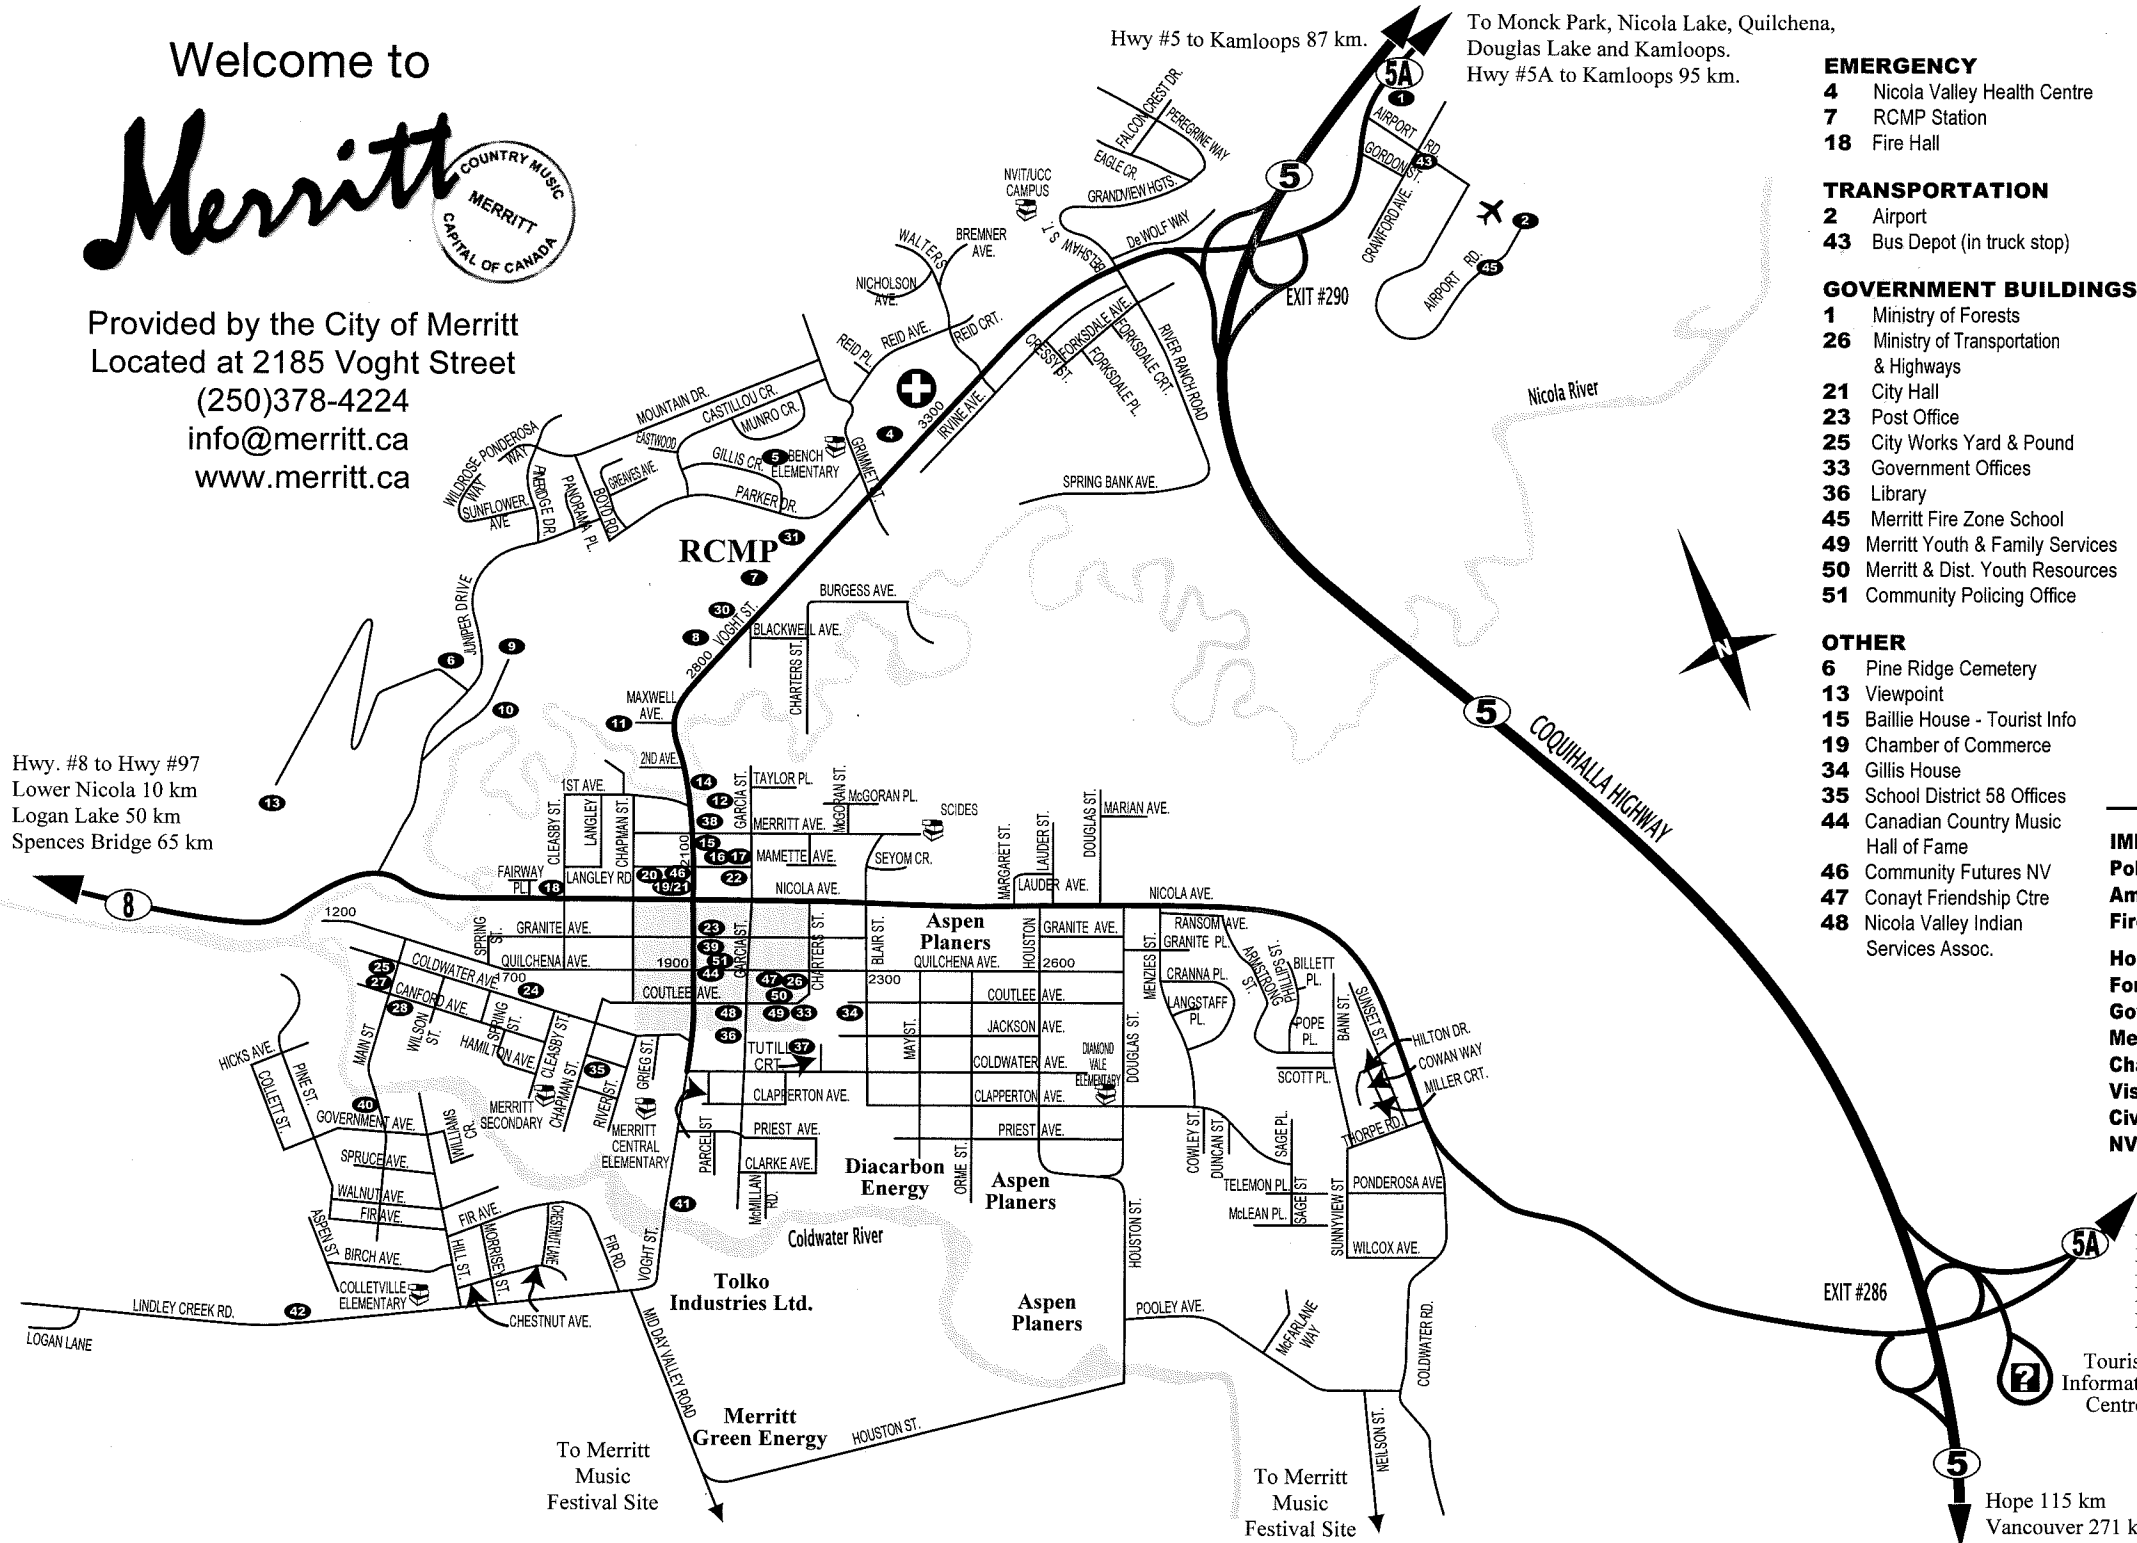

Welcome to Merritt

Provided by the City of Merritt
 Located at 2185 Voght Street
 (250)378-4224
 info@merritt.ca
 www.merritt.ca

Hwy. #8 to Hwy #97
 Lower Nicola 10 km
 Logan Lake 50 km
 Spences Bridge 65 km

Hwy #5 to Kamloops 87 km.
 To Monck Park, Nicola Lake, Quilchena,
 Douglas Lake and Kamloops.
 Hwy #5A to Kamloops 95 km.

- EMERGENCY**
 4 Nicola Valley Health Centre
 7 RCMP Station
 18 Fire Hall
- TRANSPORTATION**
 2 Airport
 43 Bus Depot (in truck stop)
- GOVERNMENT BUILDINGS**
 1 Ministry of Forests
 26 Ministry of Transportation & Highways
 21 City Hall
 23 Post Office
 25 City Works Yard & Pound
 33 Government Offices
 36 Library
 45 Merritt Fire Zone School
 49 Merritt Youth & Family Services
 50 Merritt & Dist. Youth Resources
 51 Community Policing Office
- OTHER**
 6 Pine Ridge Cemetery
 13 Viewpoint
 15 Baillie House - Tourist Info
 19 Chamber of Commerce
 34 Gillis House
 35 School District 58 Offices
 44 Canadian Country Music Hall of Fame
 46 Community Futures NV
 47 Conayt Friendship Ctr
 48 Nicola Valley Indian Services Assoc.

- RECREATIONAL FACILITIES**
 5 Bench Tennis Courts & Park
 8 Central Park & Kiwanis Play Area
 39 Spirit Square, Ask Wellness Ctr
 9 Golf Course
 10 Central Park Tennis Courts
 11 Rotary Park
 12 N'Kwala Park
 14 Lion's Park
 16 Curling Rink
 17 Nicola Valley Memorial Arena
 22 Nicola Valley Aquatic Centre
 24 Fairley Park
 27 Recycling Depot, Dog Park
 28 Voght Park
 37 Senior Citizen's Recreation Centre & Museum Archives
 38 Lawn Bowling Green
 40 Colletville Park
 41 Claybanks RV Park
 42 Rodeo Grounds, Fall Fair Complex
 30 Skateboard Park
 31 Bike Park

Peachland 108 km
 Penticton 156 km
 Princeton 85 km
 Kelowna 132 km

Tourist Information Centre

Hope 115 km
 Vancouver 271 km