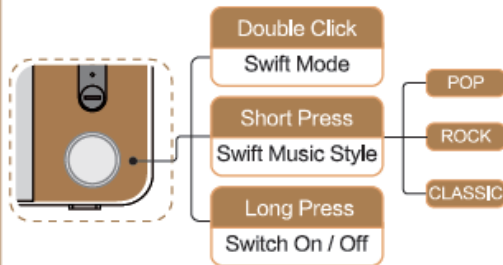

LU X ETECH

Stereo Bluetooth Speaker

Model: YZ8209

Quick User Manual

Product Spec.

Bluetooth V4.2 | MonoØ 40mm Speaker Driver | Output Power: 2 x 5W | Horn Resistance: 4Ω | Input 5V, 1A
Li-Polymer Rechargeable Battery 1500mAh | Up to 5-6 Hours play time | Support iPhone, iPad, most Smartphones & Tablets

China Design Patent: 201830609485.3 Others Patent Pending    Made in China

1 Power Button.

2 Bluetooth Connect .

3 Play Button.

4 Volume Button.

5 Slot Illustrate.

6 Swift Music Style.