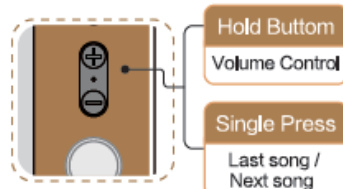

China Design Patent: 201830609485.3 Others Patent Pending    Made in China

1 Power Button.

2 Bluetooth Connect .

3 Play Button.

4 Volume Button.

5 Slot Illustrate.

6 Swift Music Style.