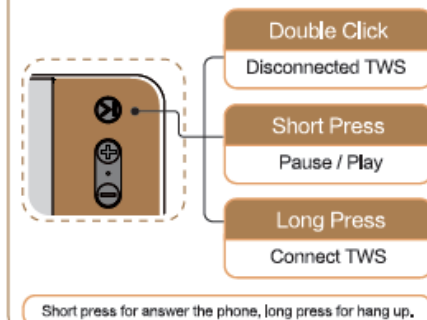

China Design Patent: 201830609485.3 Others Patent Pending    Made in China

1 Power Button.

2 Bluetooth Connect .

3 Play Button.

4 Volume Button.

5 Slot Illustrate.

6 Swift Music Style.