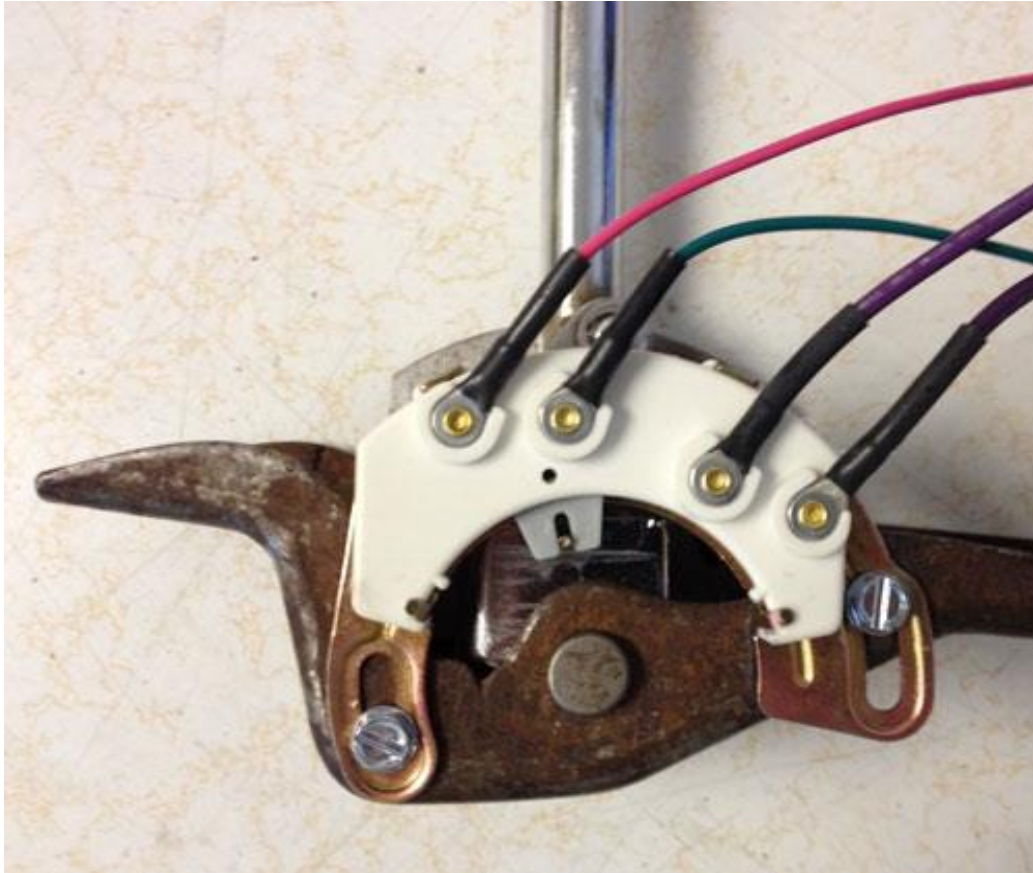

1968-81 Corvette

**#S522-CVT Neutral Safety/Backup Switch**

This switch mounts to the outside of the original shifter in the same location as the original switch.

**PURPLE** WIRES – Neutral Safety  
**PINK & GREEN** WIRES – Backup Lights

Use this switch for all overdrive automatic transmissions.

[www.shiftworks.com](http://www.shiftworks.com)