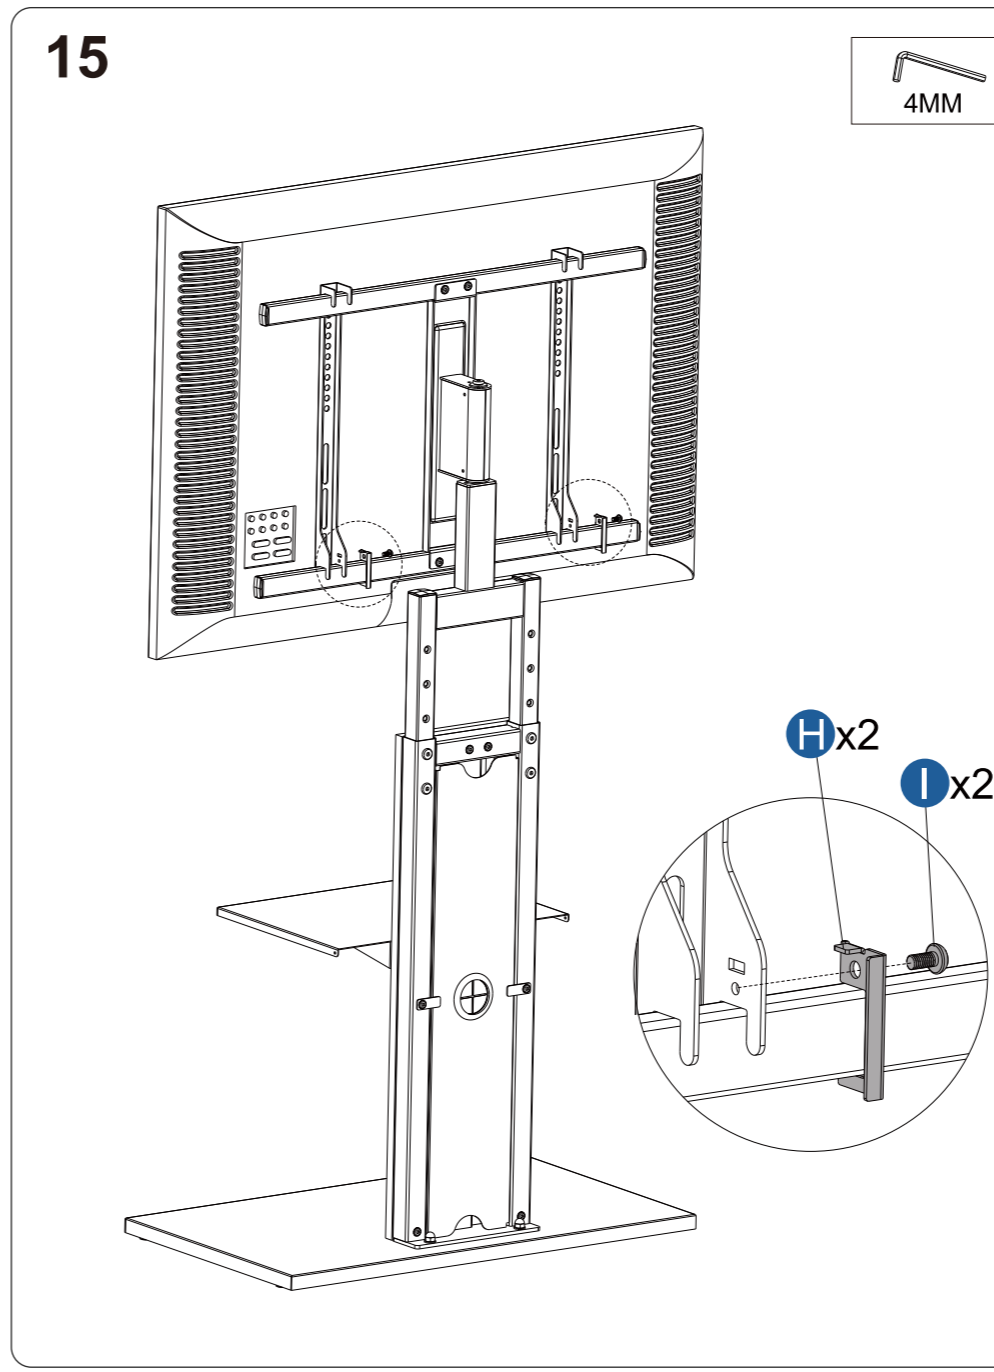

#### Accessories for installing TV

<b>M-A</b> x4 M6x14	<b>M-B</b> x4 M6x30	<b>M-C</b> x4 M8x20
<b>M-D</b> x4 M8x45	<b>M-E</b> x4 Ø16xØ8.2x1	<b>M-F</b> x4 Ø15xØ8.0x5
<b>M-G</b> x4 Ø15xØ8.0x15		

#### Easy to install

**4**

10 11

**5**

5MM E x4

Easy to install

Easy to install

Easy to install

Easy to install

Easy to install

Easy to install

Easy to install

Easy to install