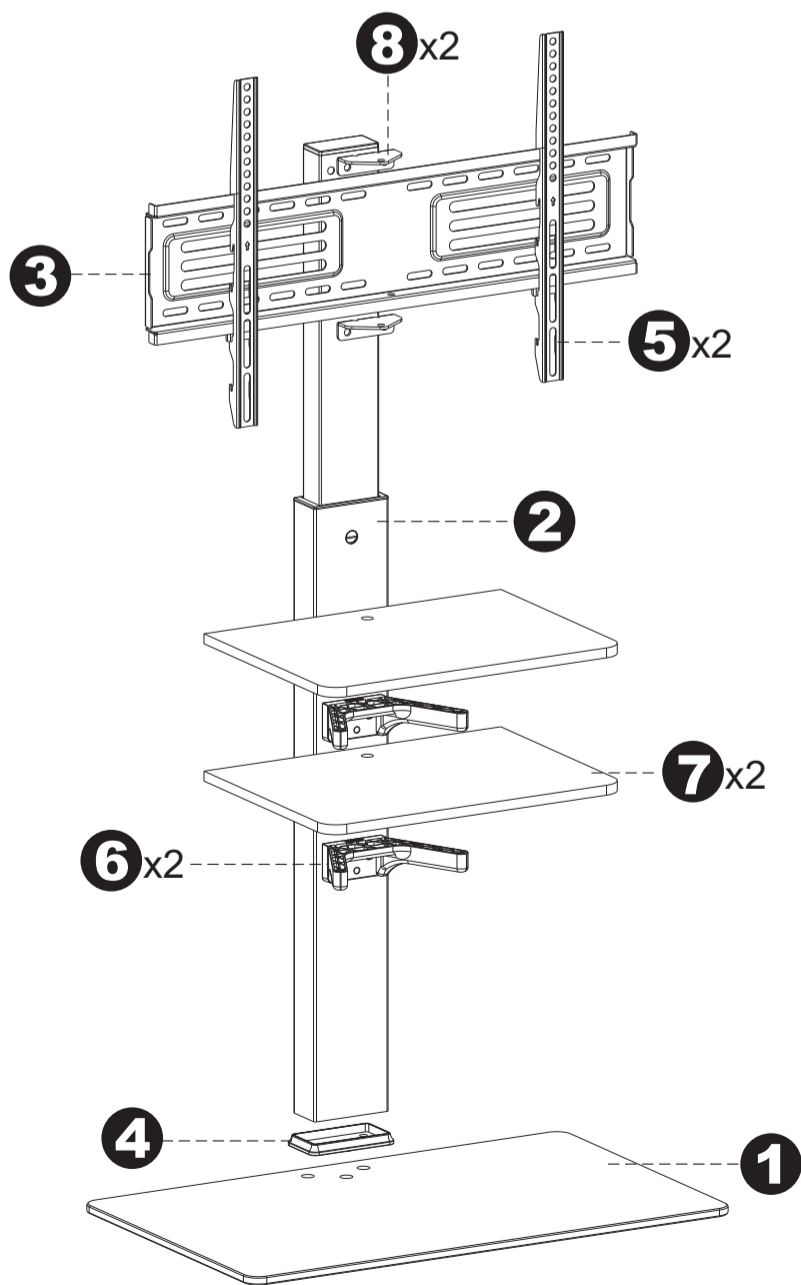

## WHAT'S IN THE BOX

<b>M-A x4</b>  M6x14	<b>M-B x4</b>  M6x30	<b>M-C x4</b>  M8x20	<b>M-D x4</b>  M8x45
<b>M-E x4</b>  φ16xφ8.2x1	<b>M-F x4</b>  φ15xφ8x5	<b>M-G x4</b>  φ15xφ8x15	

**(a) For Flat-backed TV**