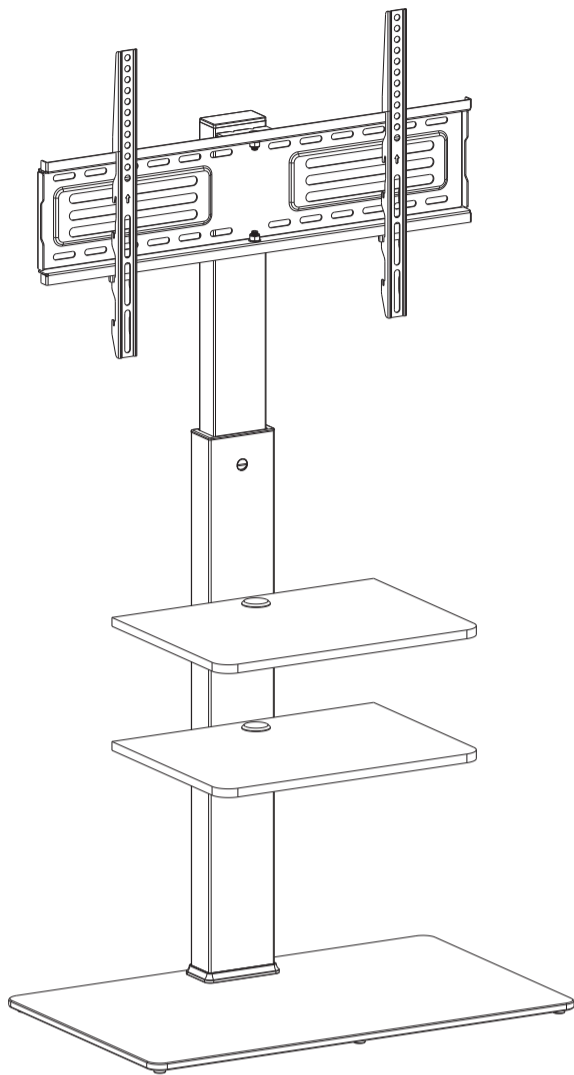

# TV STAND WITH MOUNT

TT307001MB

**FITUEYES®**

★ Thank you for choosing our products please read the instructions carefully before installation, and please keep the instructions properly

**Tips and tricks**

1. Do not attempt to move this furniture without first removing all equipment
2. Death or serious injury may occur when children climb on audio and/or video equipment furniture. A remote control or toys placed on the furnishing may encourage a child to climb on the furnishing and as a result the furnishing may tip over onto the child.
3. Please contact us using the details shown for further advice