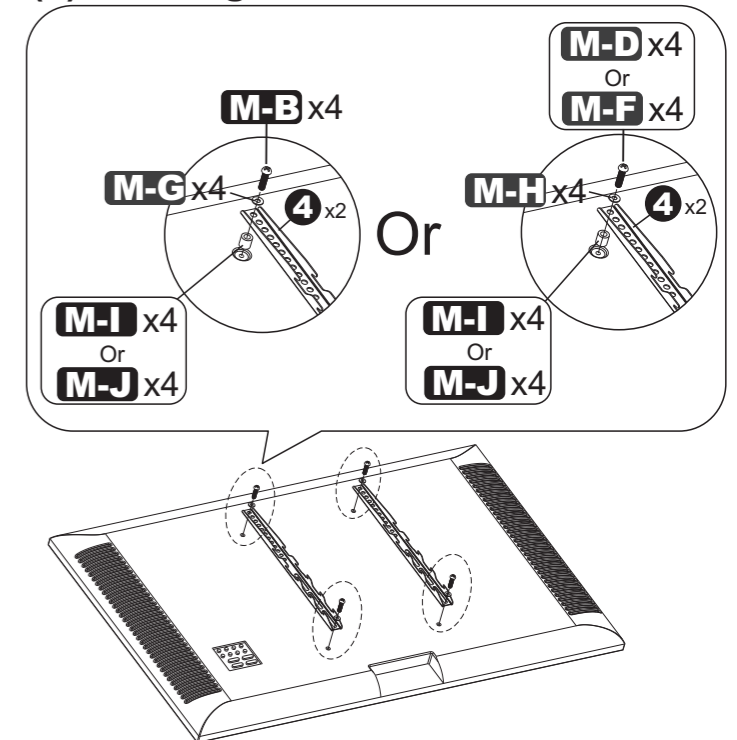

(b) For irregular-backed (Rounded) TV

★ Nous vous remercions d'avoir sélectionné nos produits, lisez les instructions attentivement avant l'installation, et gardez les instructions correctement s'il vous plaît!

Conseils et astuces

1. Ne tentez pas de déplacer ce mobilier sans enlever tout l'équipement.
2. Des dégâts ou des blessures graves pourraient survenir lorsque les enfants grimpent sur des meubles audio et / ou vidéo. Une télécommande ou des jouets placés sur le meuble pourraient encourager un enfant à grimper sur le meuble, il en résulte que le meuble pourrait basculer sur l'enfant.
3. Contactez-nous en utilisant les détails affichés pour obtenir les conseils s'il vous plaît

⚠ **AVERTISSEMENT** S'il y a des pièces manquantes ou endommagées, ne renvoyez pas l'article endommagé à votre vendeur; Contactez le service clientèle. Ne jamais utiliser de pièces endommagées!

★ ¡Gracias por elegir nuestros productos, por favor lea las instrucciones cuidadosamente antes de la instalación, y guárdelas correctamente!

Consejos y trucos

1. Si no quita todos los equipos en el primer lugar, no intente mover este mueble
2. Cuando los niños suben a los muebles con el equipo de audio y / o video, la muerte o las lesiones graves podrían ocurrir. El control remoto o los juguetes colocados en el mueble pueden estimar a un niño a subir en el él y el mueble podría volcarse sobre el niño.
3. Póngase en contacto con nosotros utilizando los detalles mostrados para obtener más sugerencias.

⚠ **ADVERTENCIA** Si las piezas faltan o están dañadas, no devuelva el producto dañado a su distribuidor; póngase en contacto con los Servicios al Cliente. ¡Nunca utilice las piezas dañadas!

★ 弊社の製品を選んでくれてありがとうございます。インストールする前に説明書をご覧いただき、それに当説明書を適切に保存してください。

提示と技巧

1. 設備を全て開かない場合、当設備を移動することはできません。
2. 子どもがステレオまたはビデオの設備の上に登ると、体を壊したり、ひどく傷ついたりする恐れがある。設備のリモコンと玩具によって、子どもが設備の上に登りたがっているかも知れないので、設備は子どもの身に倒れる危険がある。
3. 設備の使用に関わる詳細な情報を弊社にご連絡してください。

⚠ **警告** どんな部品が紛失したり壊れたりする場合でも、そのままディーラーのところへ返送しないでください、顧客サービスセンターに連絡してください。壊れた部品を使用しないでください。

★ Grazie per aver scelto i nostri prodotti, si prega di leggere attentamente le istruzioni prima dell'installazione e rispettare le istruzioni corrette!

Suggerimenti e trucchi

1. Non tentare di spostare questo mobile senza prima rimuovere tutte le apparecchiature
2. Possono verificarsi morti o gravi lesioni quando i bambini salgono su mobili per arredamento audio e/o video. Un telecomando o i giocattoli messi sull'arredamento possono incoraggiare un bambino ad arrampicarsi sull'arredamento, e di conseguenza l'arredamento può piegarsi sul bambino.
3. Vi preghiamo di contattarci utilizzando i dettagli mostrati per ulteriori consigli

⚠ **AVVERTENZA:** Sse mancano o sono danneggiate parti, non restituire l'elemento danneggiato al rivenditore; Contattare il Servizio Clienti. Non utilizzare mai parti danneggiate!