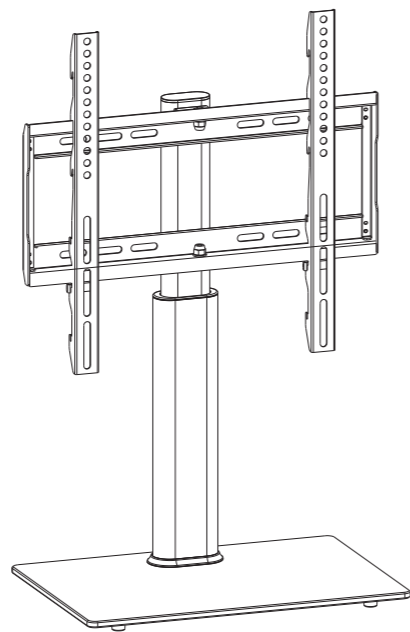

FITUEYES® UNIVERSAL TV STAND

Model TT104501GB

★ Thank you for choosing our products please read the instructions carefully before installation, and please keep the instructions properly

Tips and tricks

1. Do not attempt to move this furniture without first removing all equipment
2. Death or serious injury may occur when children climb on audio and/or video equipment furniture. A remote control or toys placed on the furnishing may encourage a child to climb on the furnishing and as a result the furnishing may tip over onto the child.
3. Please contact us using the details shown for further advice

Choose right screws for TV

M-A x4		M4x14
M-B x4		M4x30
M-C x4		M6x14
M-D x4		M6x30
M-E x4		M8x20
M-F x4		M8x45
M-G x4		φ12xφ5.2x1
M-H x4		φ16xφ8.2x1
M-I x4		φ15xφ8x5
M-J x4		φ15xφ8x15

(a) For Flat-backed TV