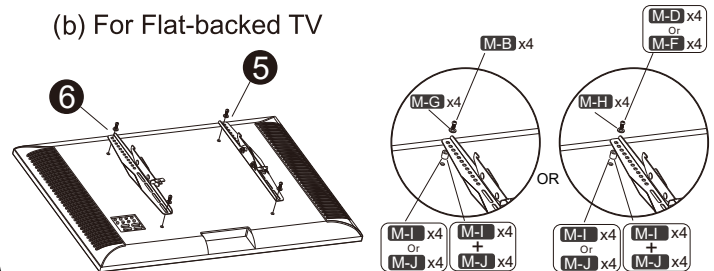

M8x45

M-G x4

Φ12x Φ5.2 x1

M-H x4

Φ16x Φ8.2 x1

M-I x4

Φ15x Φ8 x5

M-J x4

Φ15x Φ8 x15

How to choose mounting screws for your TV

(a) For irregular-backed (Rounded) TV

(b) For Flat-backed TV

Easy to install

1

1mm-3mm

Don't tighten the screw