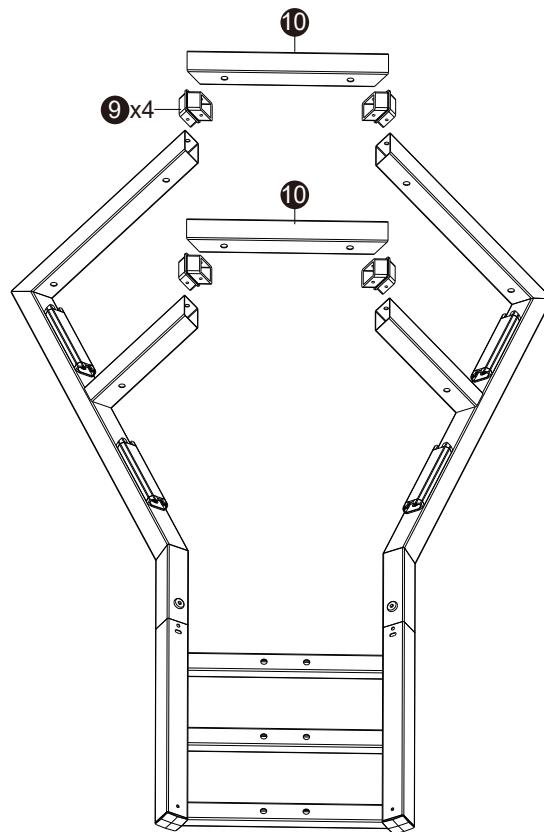

Easy to install

2