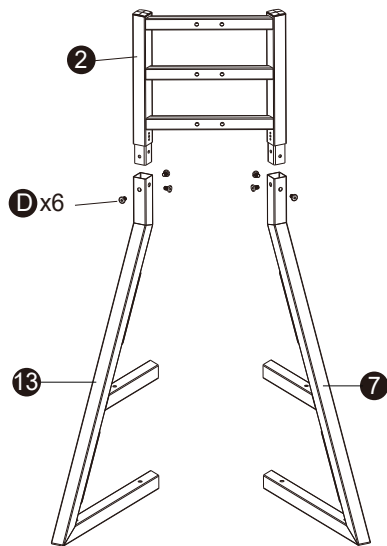

Φ15x Φ8 x15

How to choose mounting screws for your TV

(a) For irregular-backed (Rounded) TV

(b) For Flat-backed TV

Easy to install

1

1mm-3mm

Don't tighten the screw