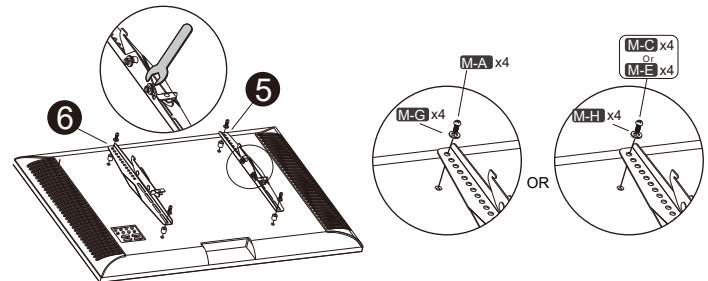

M8x45

M-G x4

Φ12x Φ5.2 x1

M-H x4

Φ16x Φ8.2 x1

M-I x4

Φ15x Φ8 x5

M-J x4

Φ15x Φ8 x15

How to choose mounting screws for your TV

(a) For irregular-backed (Rounded) TV

(b) For Flat-backed TV

Easy to install

1

1mm-3mm

Don't tighten the screw