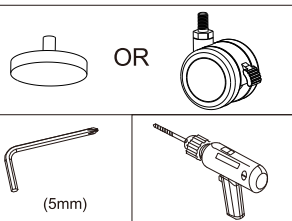

Φ15x Φ8 x15

How to choose mounting screws for your TV

(a) For irregular-backed (Rounded) TV

(b) For Flat-backed TV

Easy to install

1

1mm-3mm

Don't tighten the screw

ネジを締めないでください

4

Easy to install

2

5

Easy to install

3

6

Easy to install

4

7

Easy to install

5

8

Easy to install

6