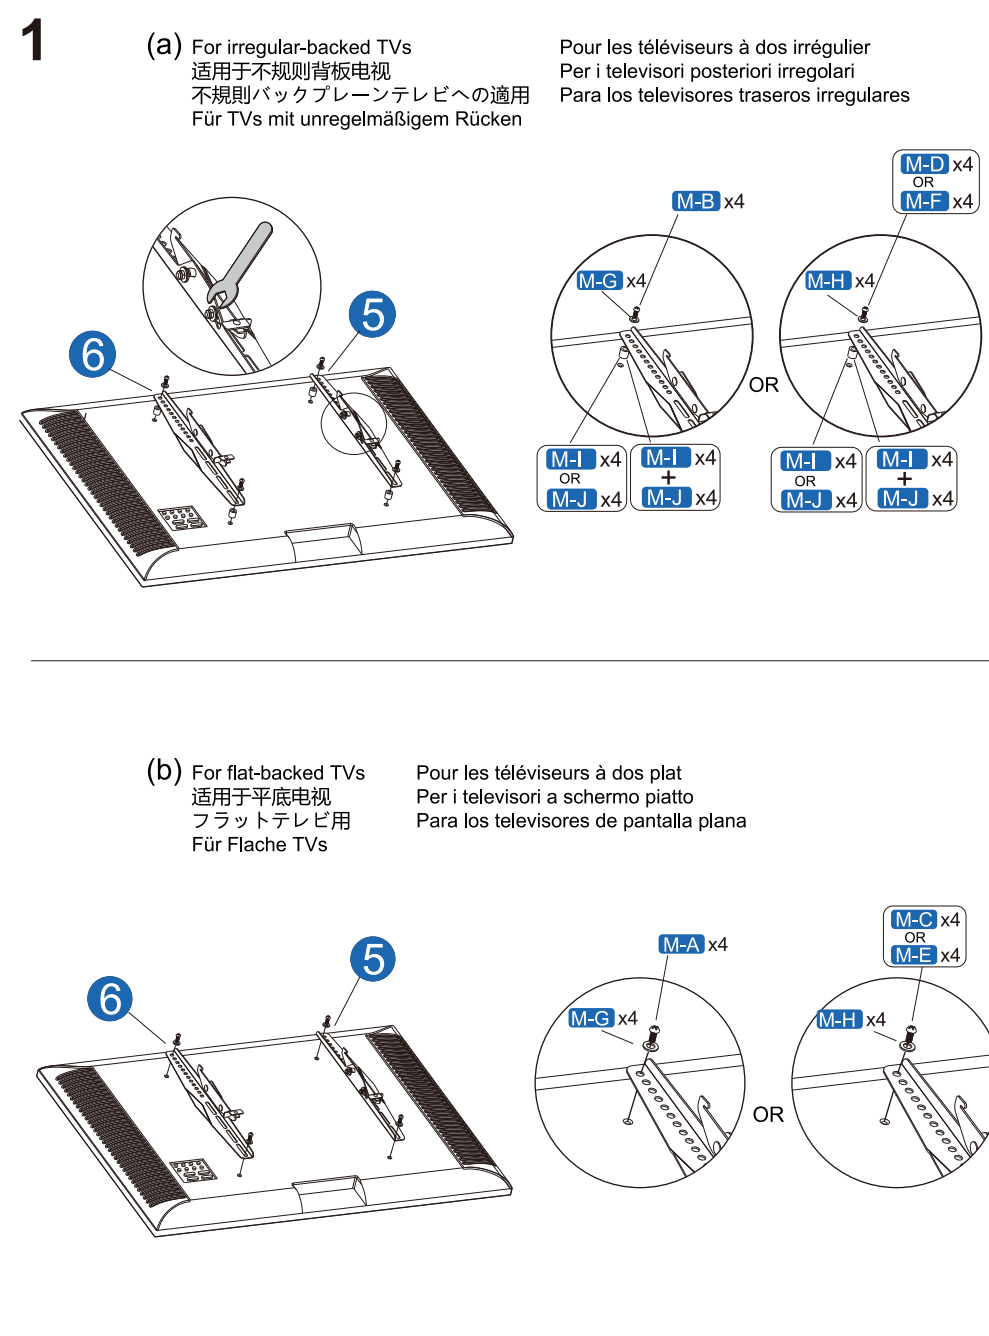

FITUEYES®

FLOOR TV STAND

FT65

F82F2441B / F82F2442A
F82F2443C / F82F2444L
F82F2445N

ISSUED: E

What's in the box

What's in the box

A x10 M8x45	B x8 M8
C x8 M5x16	D x10 M8x12
E x4 M8x35	F x8 Φ16xΦ8.5x1.0
G x1 5mm 13mm 14mm	GIFT Cable Strap x2 x4 Tools Required (Not included)

Accessories for installing TV

M-A x4 M4x14	M-B x4 M4x30	M-C x4 M6x14
M-D x4 M6x30	M-E x4 M8x20	M-F x4 M8x45
M-G x4 Ø12xØ5.2x1	M-H x4 Ø16xØ8.2x1	M-I x4 Ø15xØ8.0x5
M-J x4 Ø15xØ8.0x15		

Easy to install

Easy to install

Easy to install

Easy to install

Easy to install

5

Tighten the screws

拧紧螺丝

ネジをしっかりと締めてください

Ziehen Sie die Schrauben an