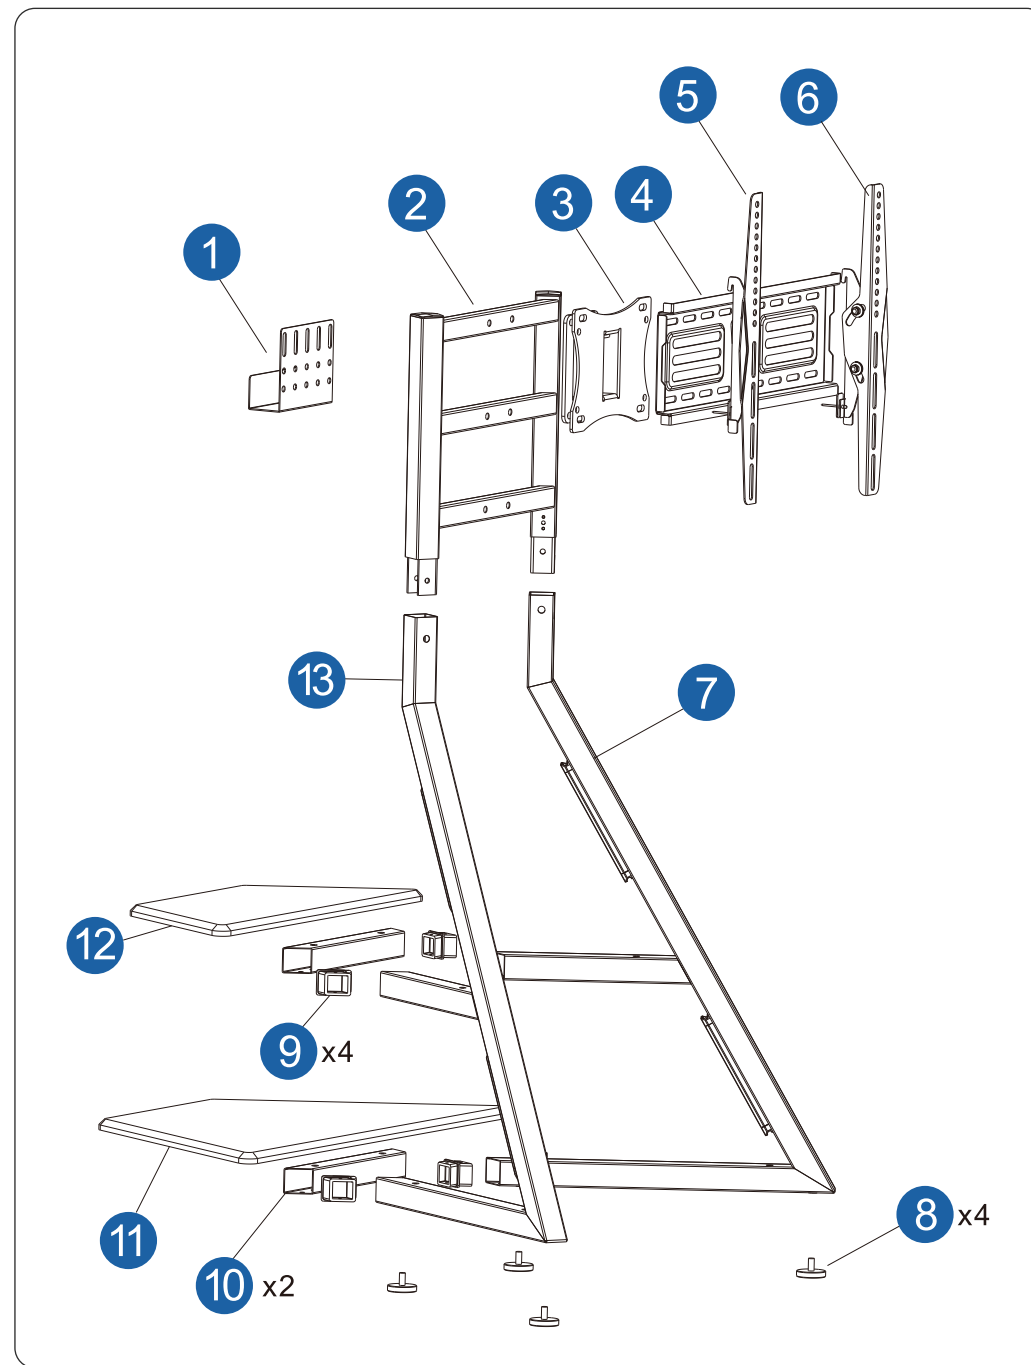

FITUEYES®

FLOOR TV STAND

FT65

F82F2441B / F82F2442A
F82F2443C / F82F2444L
F82F2445N

ISSUED: E

What's in the box

What's in the box

A x10 M8x45	B x8 M8
C x8 M5x16	D x10 M8x12
E x4 M8x35	F x8 Φ16xΦ8.5x1.0
G x1 5mm 13mm 14mm	GIFT Cable Strap x2 x4 Tools Required (Not included)

Accessories for installing TV

M-A x4 M4x14	M-B x4 M4x30	M-C x4 M6x14
M-D x4 M6x30	M-E x4 M8x20	M-F x4 M8x45
M-G x4 Ø12xØ5.2x1	M-H x4 Ø16xØ8.2x1	M-I x4 Ø15xØ8.0x5
M-J x4 Ø15xØ8.0x15		

Easy to install

Easy to install

Easy to install

Easy to install

Easy to install

5

Tighten the screws

拧紧螺丝

ネジをしっかりと締めてください

Ziehen Sie die Schrauben an

8

Easy to install

9