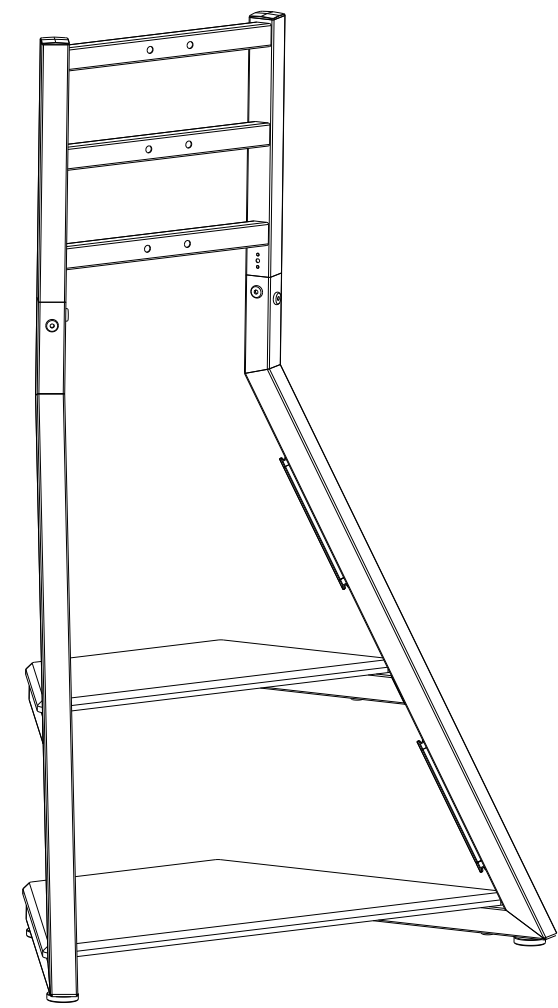

FITUEYES®

FLOOR TV STAND

FT65

F82F2441B / F82F2442A
F82F2443C / F82F2444L
F82F2445N

ISSUED: E

What's in the box

What's in the box

A x10 M8x45	B x8 M8
C x8 M5x16	D x10 M8x12
E x4 M8x35	F x8 Φ16xΦ8.5x1.0
G x1 5mm 13mm 14mm	GIFT Cable Strap x2 x4 Tools Required (Not included)

Accessories for installing TV

M-A x4 M4x14	M-B x4 M4x30	M-C x4 M6x14
M-D x4 M6x30	M-E x4 M8x20	M-F x4 M8x45
M-G x4 Ø12xØ5.2x1	M-H x4 Ø16xØ8.2x1	M-I x4 Ø15xØ8.0x5
M-J x4 Ø15xØ8.0x15		

Easy to install

Easy to install

Easy to install

Easy to install

Easy to install

5

Tighten the screws

拧紧螺丝

ネジをしっかりと締めてください

Ziehen Sie die Schrauben an