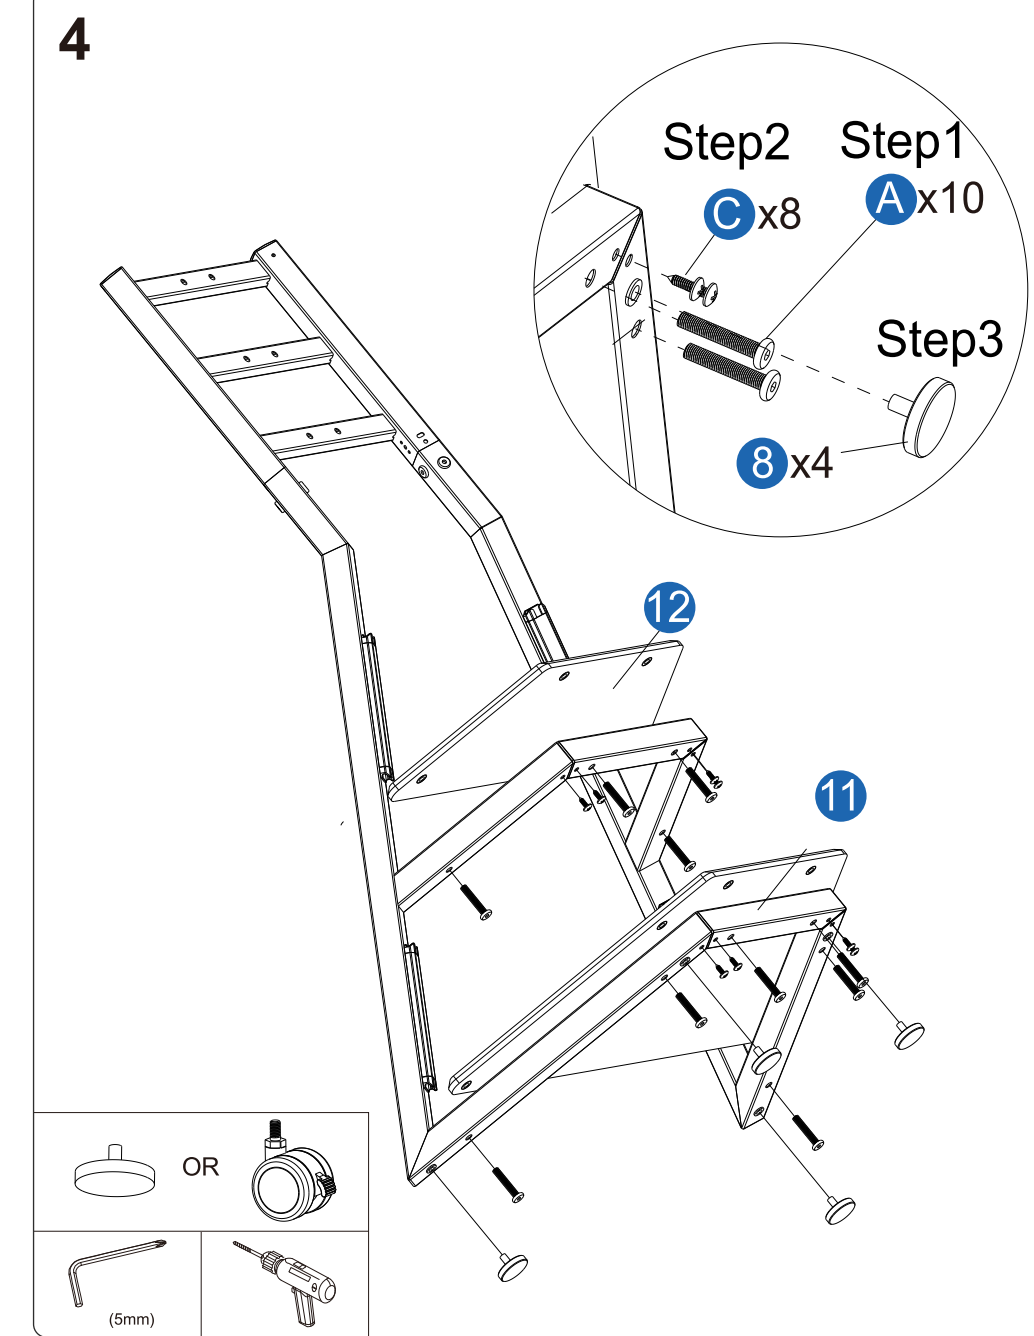

FITUEYES®

FLOOR TV STAND

FT65

F82F2441B / F82F2442A
F82F2443C / F82F2444L
F82F2445N

ISSUED: E

What's in the box

What's in the box

A x10 M8x45	B x8 M8
C x8 M5x16	D x10 M8x12
E x4 M8x35	F x8 Φ16xΦ8.5x1.0
G x1 5mm 13mm 14mm	GIFT Cable Strap x2 x4 Tools Required (Not included)

Accessories for installing TV

M-A x4 M4x14	M-B x4 M4x30	M-C x4 M6x14
M-D x4 M6x30	M-E x4 M8x20	M-F x4 M8x45
M-G x4 Ø12xØ5.2x1	M-H x4 Ø16xØ8.2x1	M-I x4 Ø15xØ8.0x5
M-J x4 Ø15xØ8.0x15		

Easy to install

Easy to install

Easy to install

Easy to install

Easy to install

5

Tighten the screws

拧紧螺丝

ネジをしっかりと締めてください

Ziehen Sie die Schrauben an