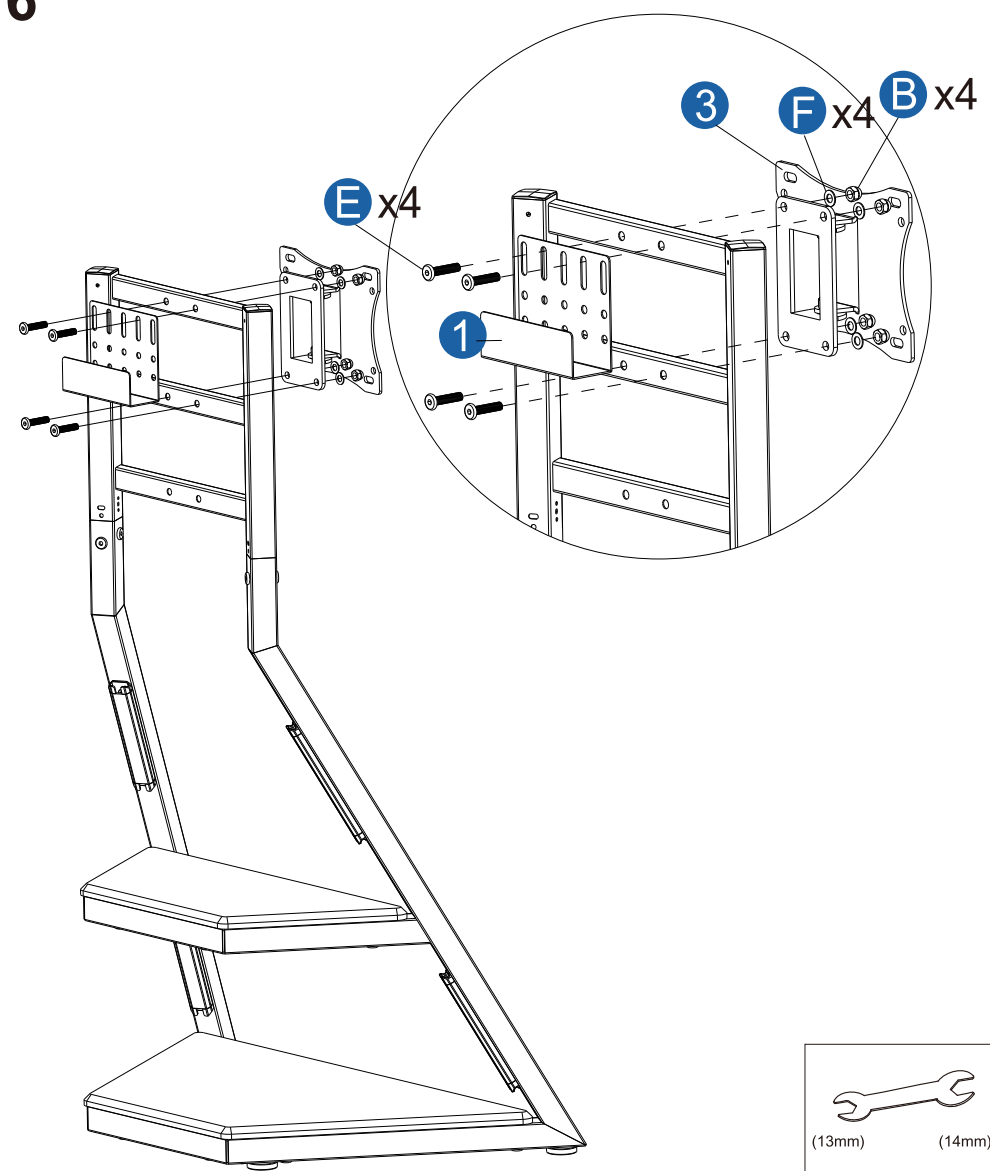

Easy to install

6