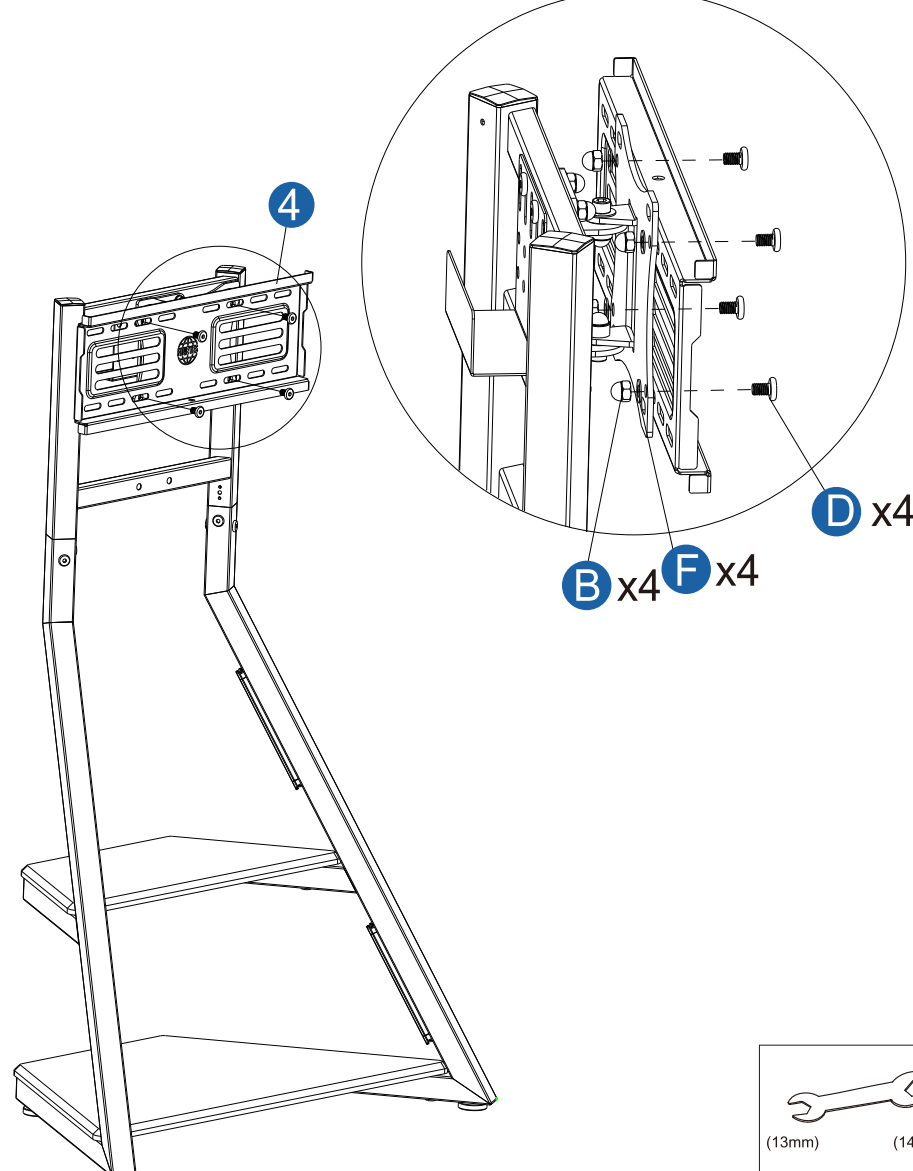

Easy to install

7