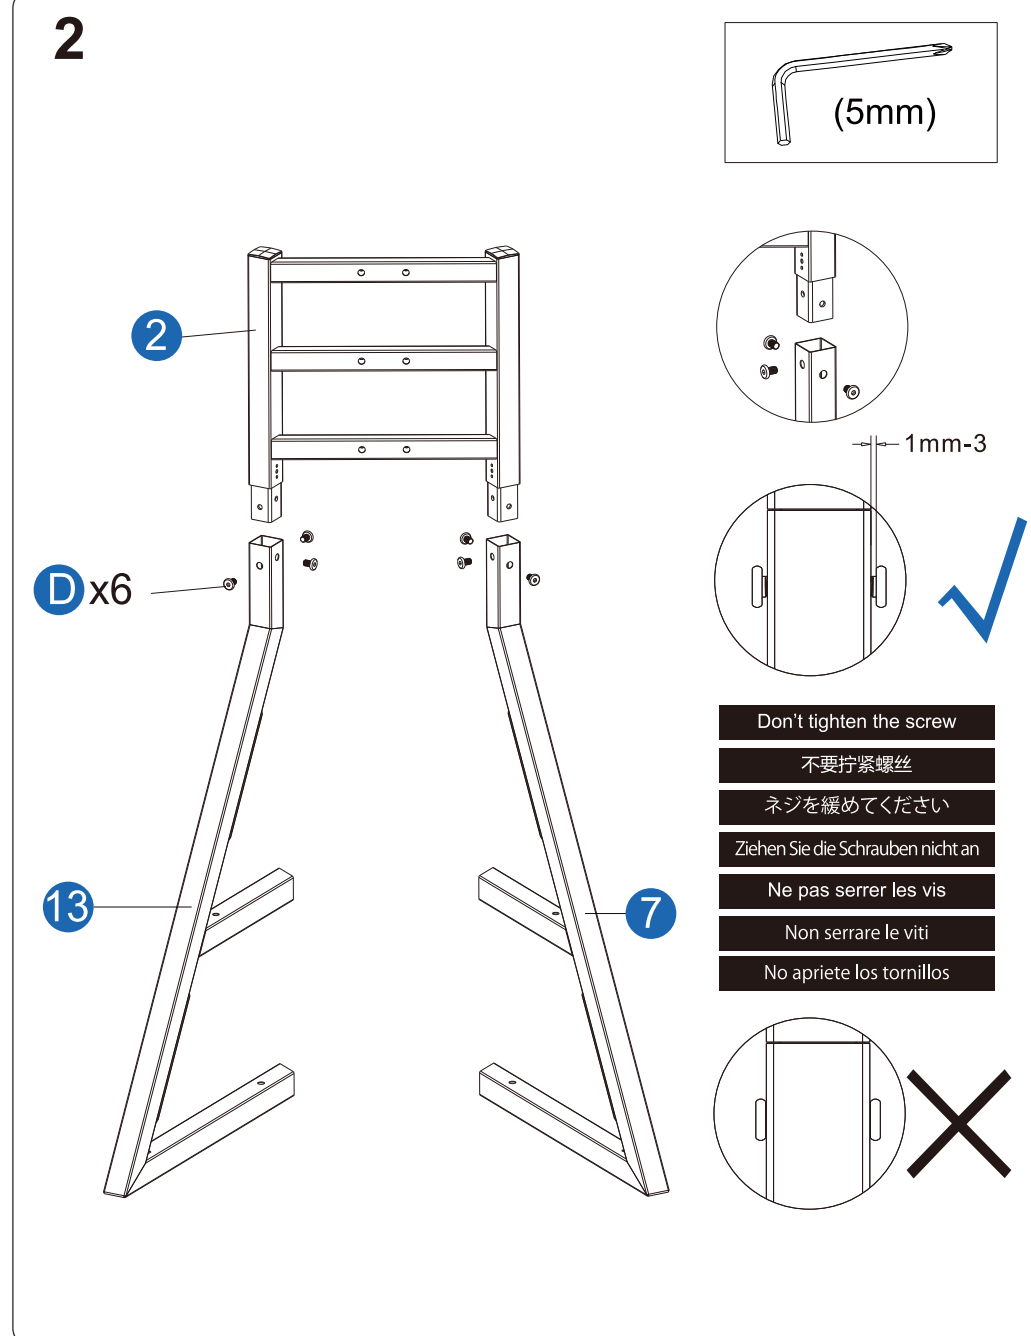

FITUEYES®

FLOOR TV STAND

FT65

F82F2441B / F82F2442A
F82F2443C / F82F2444L
F82F2445N

ISSUED: E

What's in the box

What's in the box

A x10 M8x45	B x8 M8
C x8 M5x16	D x10 M8x12
E x4 M8x35	F x8 Φ16xΦ8.5x1.0
G x1 5mm 13mm 14mm	GIFT Cable Strap x2 x4 Tools Required (Not included)

Accessories for installing TV

M-A x4 M4x14	M-B x4 M4x30	M-C x4 M6x14
M-D x4 M6x30	M-E x4 M8x20	M-F x4 M8x45
M-G x4 Ø12xØ5.2x1	M-H x4 Ø16xØ8.2x1	M-I x4 Ø15xØ8.0x5
M-J x4 Ø15xØ8.0x15		

Easy to install

Easy to install

Easy to install

Easy to install

Easy to install

5

Tighten the screws

拧紧螺丝

ネジをしっかりと締めてください

Ziehen Sie die Schrauben an