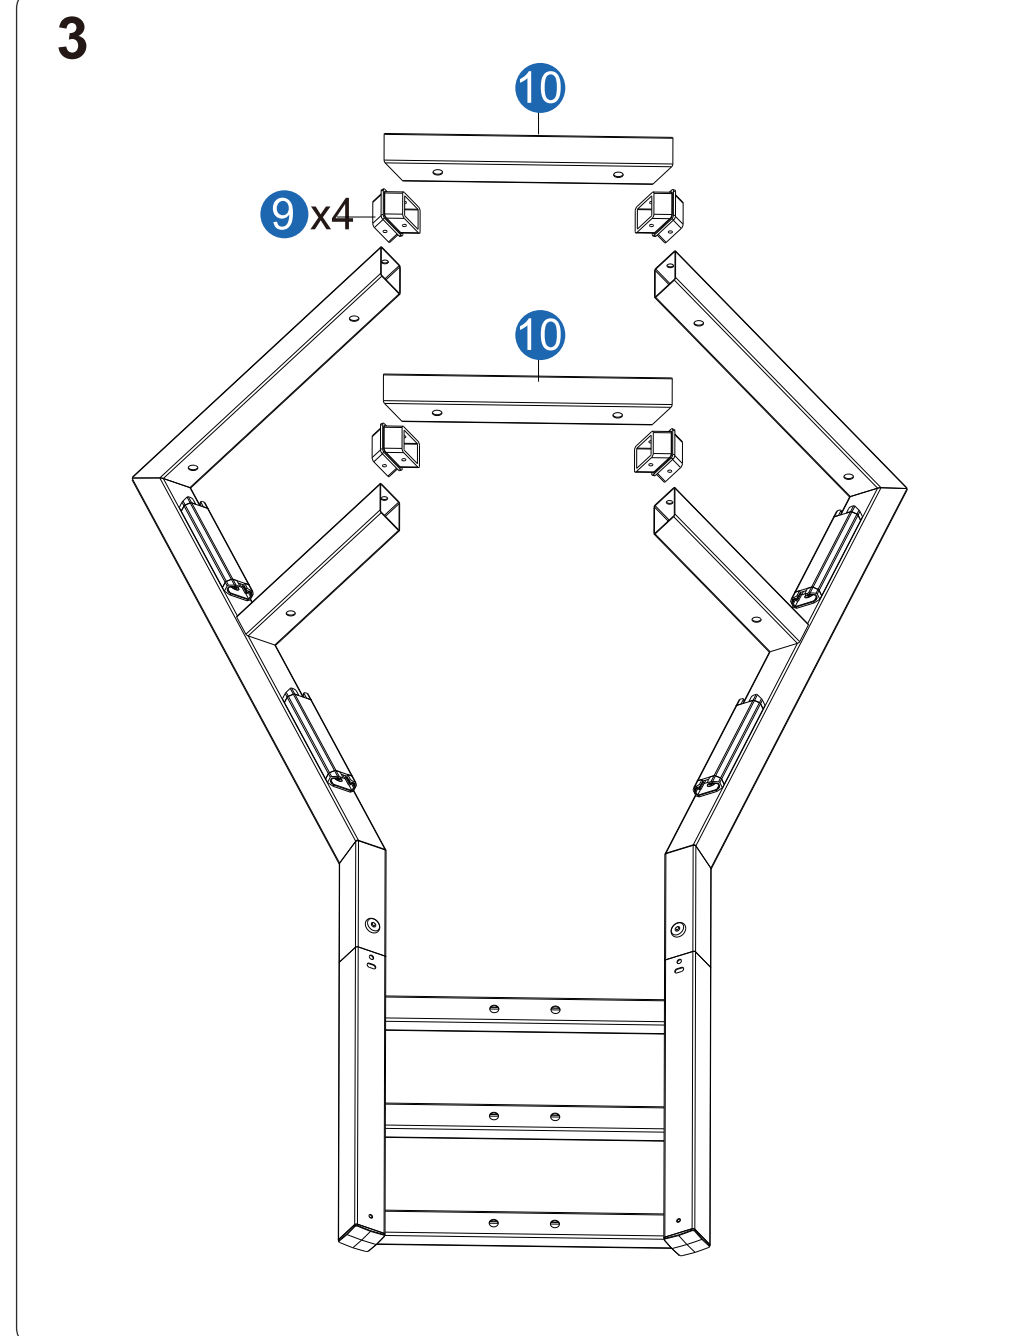

FITUEYES®

FLOOR TV STAND

FT65

F82F2441B / F82F2442A
F82F2443C / F82F2444L
F82F2445N

ISSUED: E

What's in the box

What's in the box

A x10 M8x45	B x8 M8
C x8 M5x16	D x10 M8x12
E x4 M8x35	F x8 Φ16xΦ8.5x1.0
G x1 5mm 13mm 14mm	GIFT Cable Strap x2 x4 Tools Required (Not included)

Accessories for installing TV

M-A x4 M4x14	M-B x4 M4x30	M-C x4 M6x14
M-D x4 M6x30	M-E x4 M8x20	M-F x4 M8x45
M-G x4 Ø12xØ5.2x1	M-H x4 Ø16xØ8.2x1	M-I x4 Ø15xØ8.0x5
M-J x4 Ø15xØ8.0x15		

Easy to install

Easy to install

Easy to install

Easy to install

Easy to install

5

Tighten the screws

拧紧螺丝

ネジをしっかりと締めてください

Ziehen Sie die Schrauben an