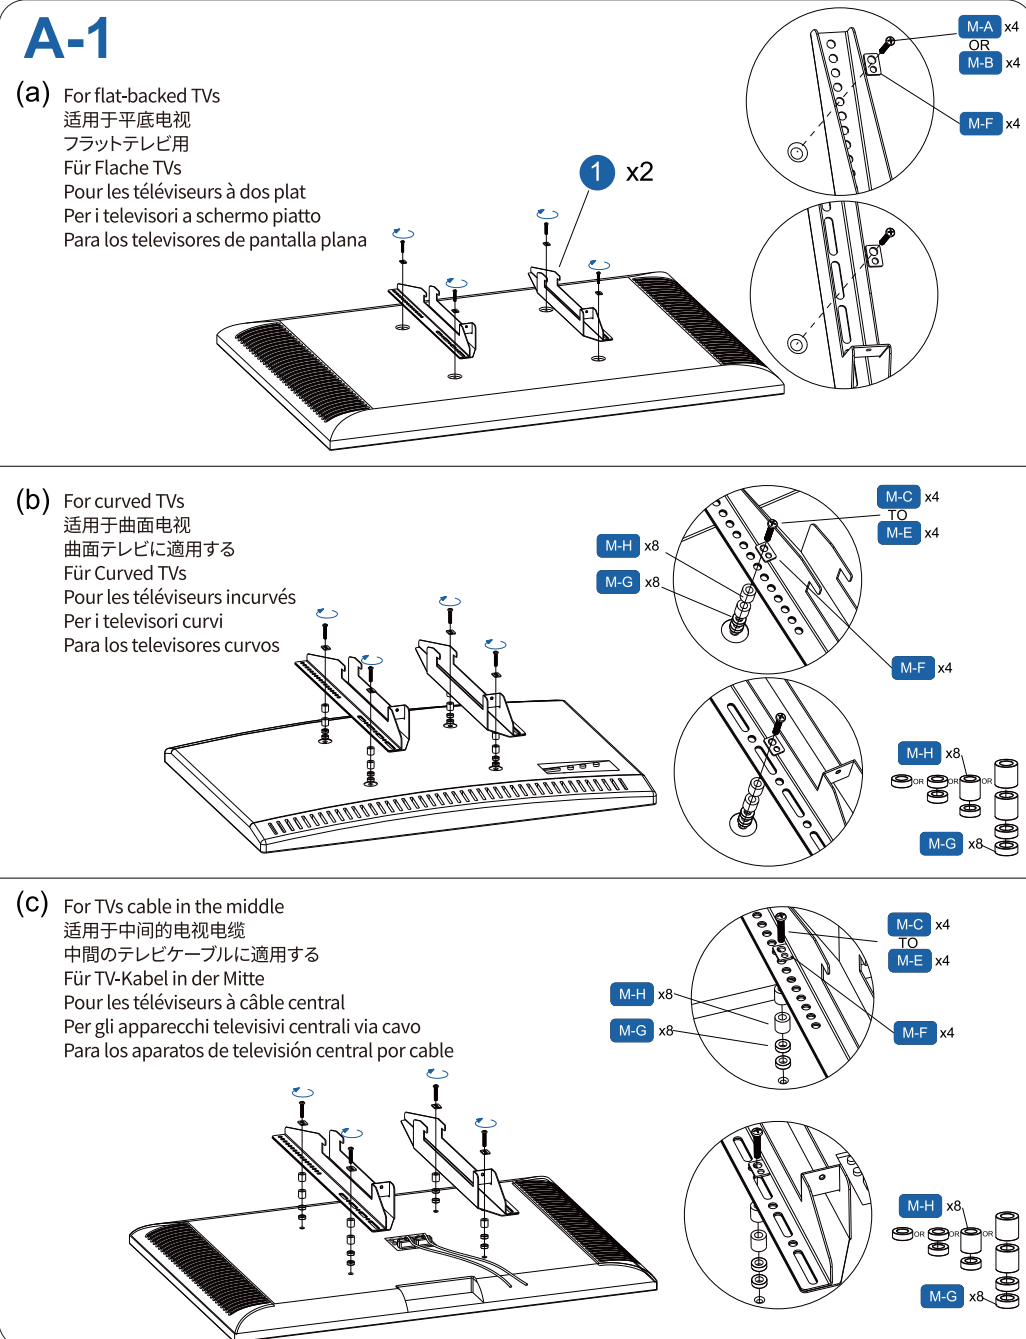

FITUEYES®

FLOOR TV STAND

FT100

F82F2681A / TT201301MB

What's in the box

What's in the box

Accessories for installing TV

Easy to install

Easy to install

Easy to install

Easy to install

Easy to install

Easy to install

Easy to install

Easy to install

Easy to install

Easy to install

Easy to install