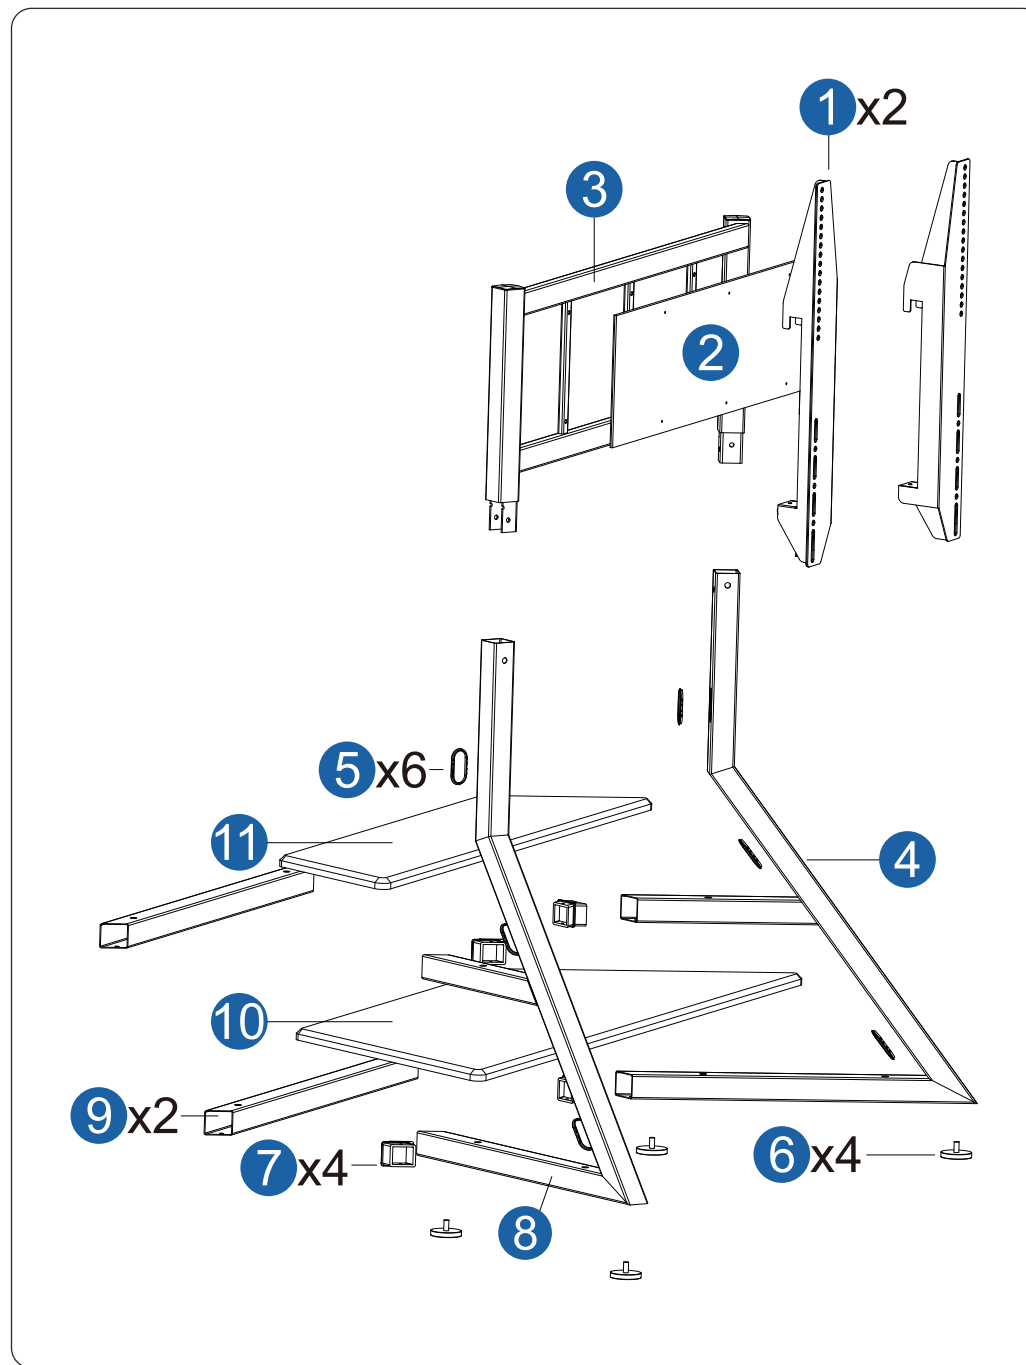

FITUEYES®

FLOOR TV STAND

FT100

F82F2681A / TT201301MB

What's in the box

What's in the box

Accessories for installing TV

Easy to install

Easy to install

Easy to install

Easy to install

Easy to install

Easy to install

Easy to install

Easy to install

Easy to install

Easy to install

Easy to install