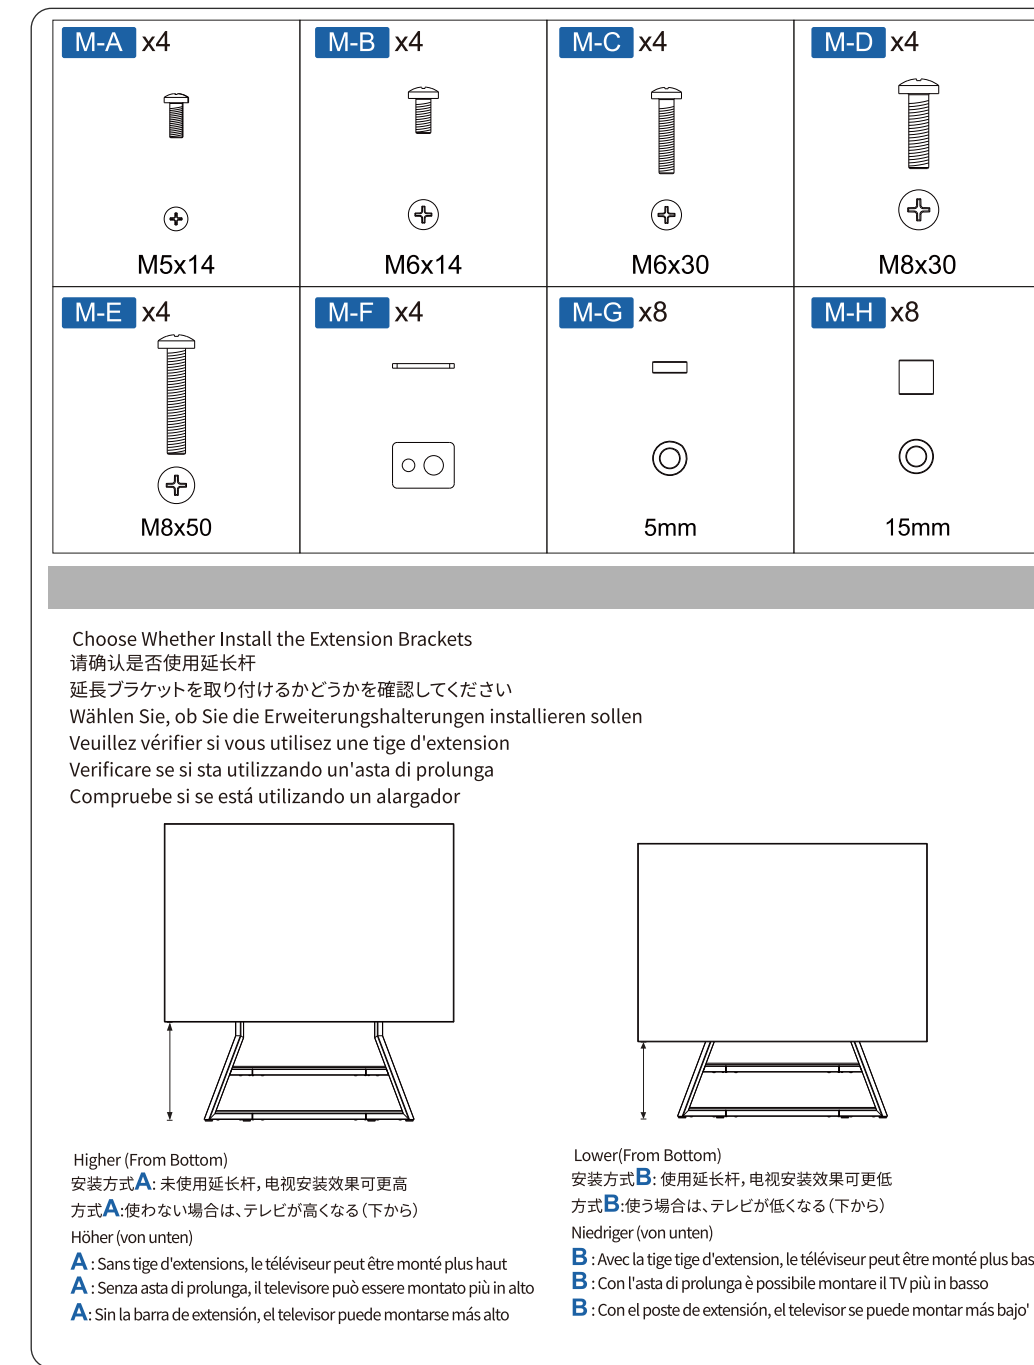

FITUEYES®

FLOOR TV STAND

FT100

F82F2681A / TT201301MB

What's in the box

What's in the box

Accessories for installing TV

Easy to install

Easy to install

Easy to install

Easy to install

Easy to install

Easy to install

Easy to install

Easy to install

Easy to install

Easy to install

Easy to install