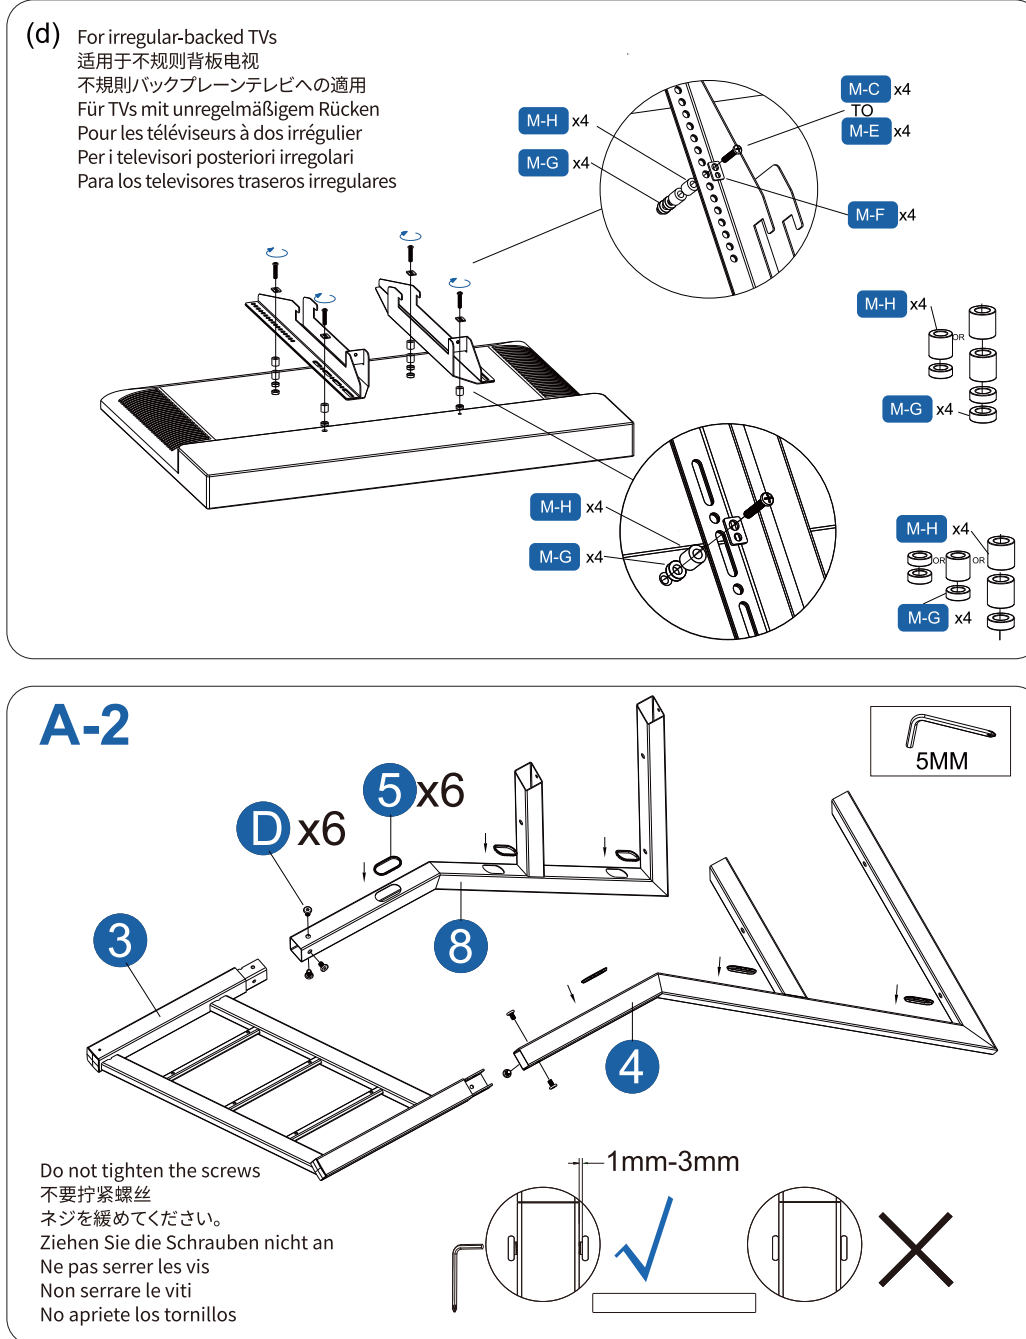

FITUEYES®

FLOOR TV STAND

FT100

F82F2681A / TT201301MB

What's in the box

What's in the box

Accessories for installing TV

Easy to install

Easy to install

Easy to install

Easy to install

Easy to install

Easy to install

Easy to install

Easy to install

Easy to install

Easy to install

Easy to install