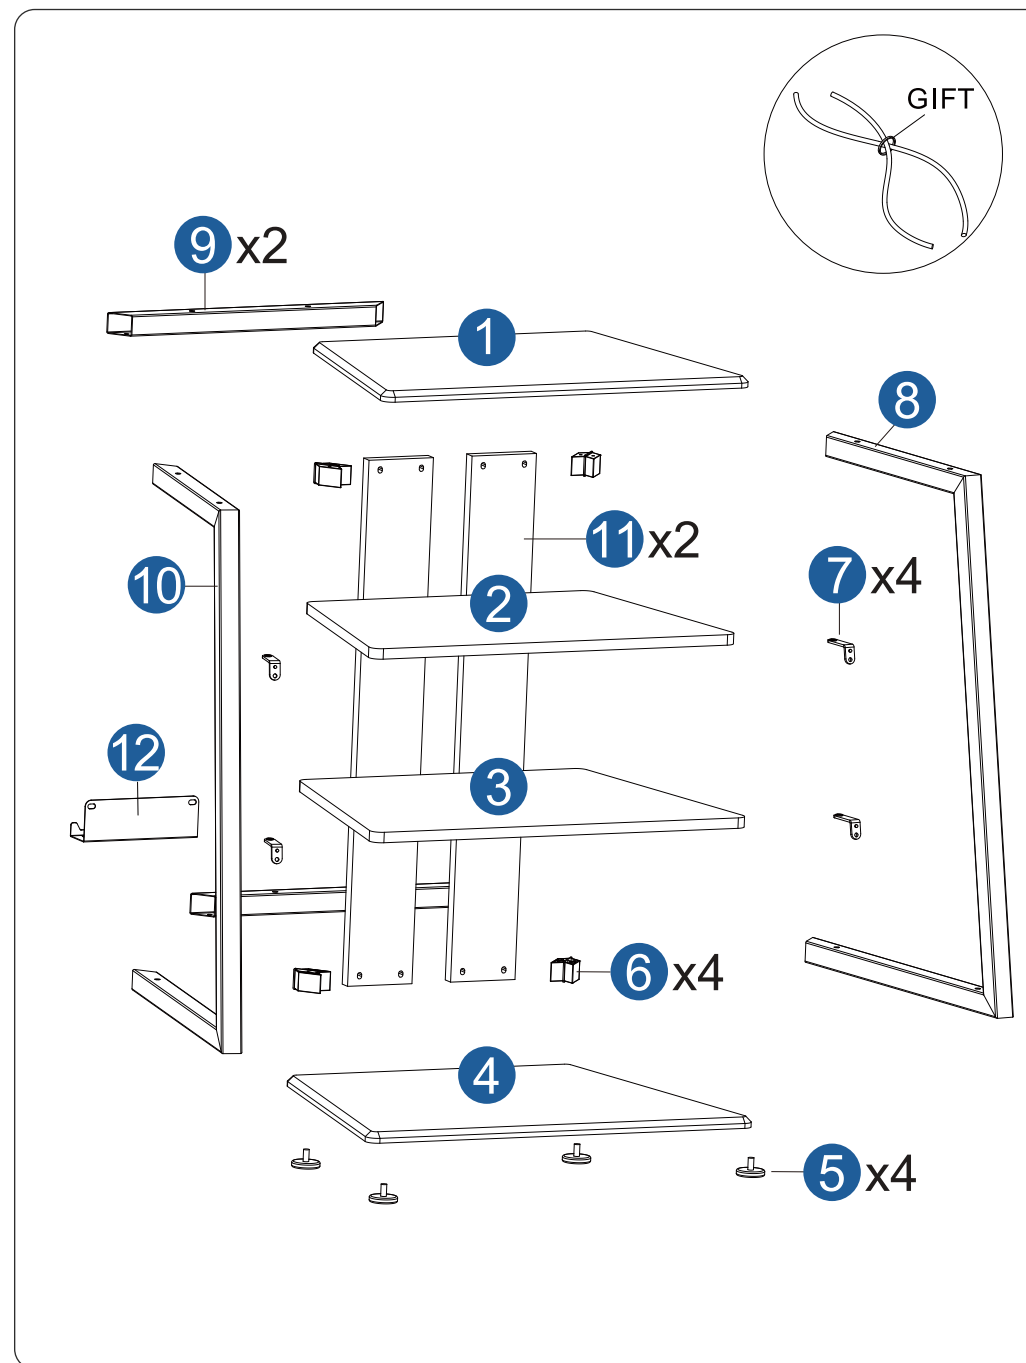

FITUEYES®

AV COMPONENT STAND

AS

F07F4061L / F07F4062B
F07F4063V / F07F4064N
F07F4065C

ISSUED: B

What's in the box

What's in the box

Easy to install

Easy to install

Easy to install

Easy to install

Easy to install

Easy to install

6

Easy to install

7

Easy to install

8

Easy to install

9

Easy to install

10

Easy to install

11