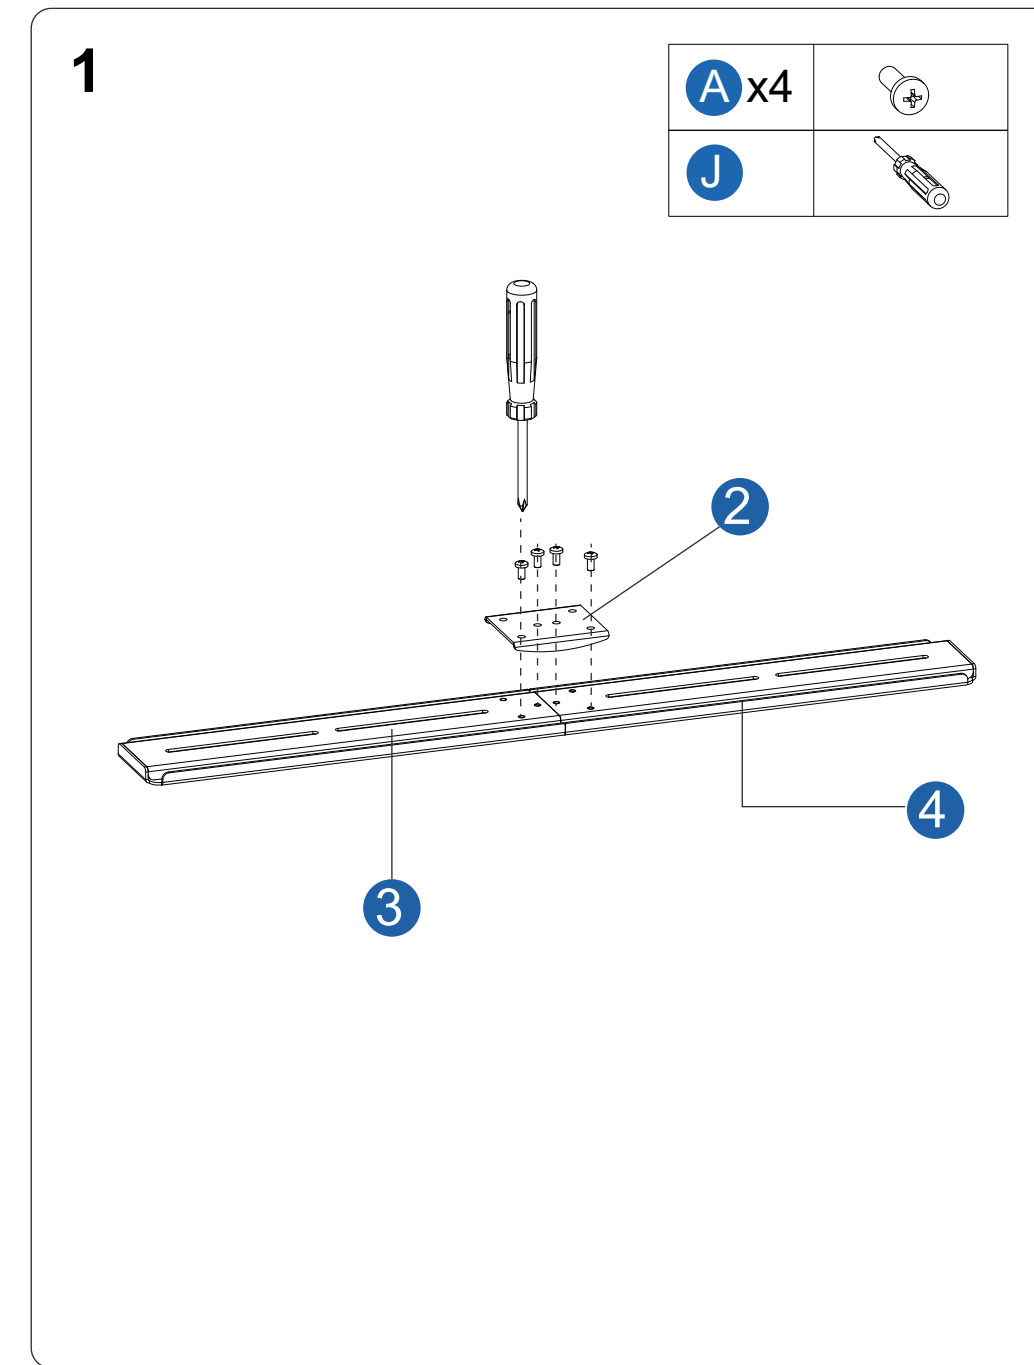

FITUEYES[®]

SOUNDBAR MOUNTS

P13P1161B

Piasso
FITUEYES DESIGN

ISSUED: B

What's in the box

What's in the box

Easy to install

Easy to install

Easy to install

Easy to install

Easy to install

Easy to install

5

A x2	
J	

Easy to install