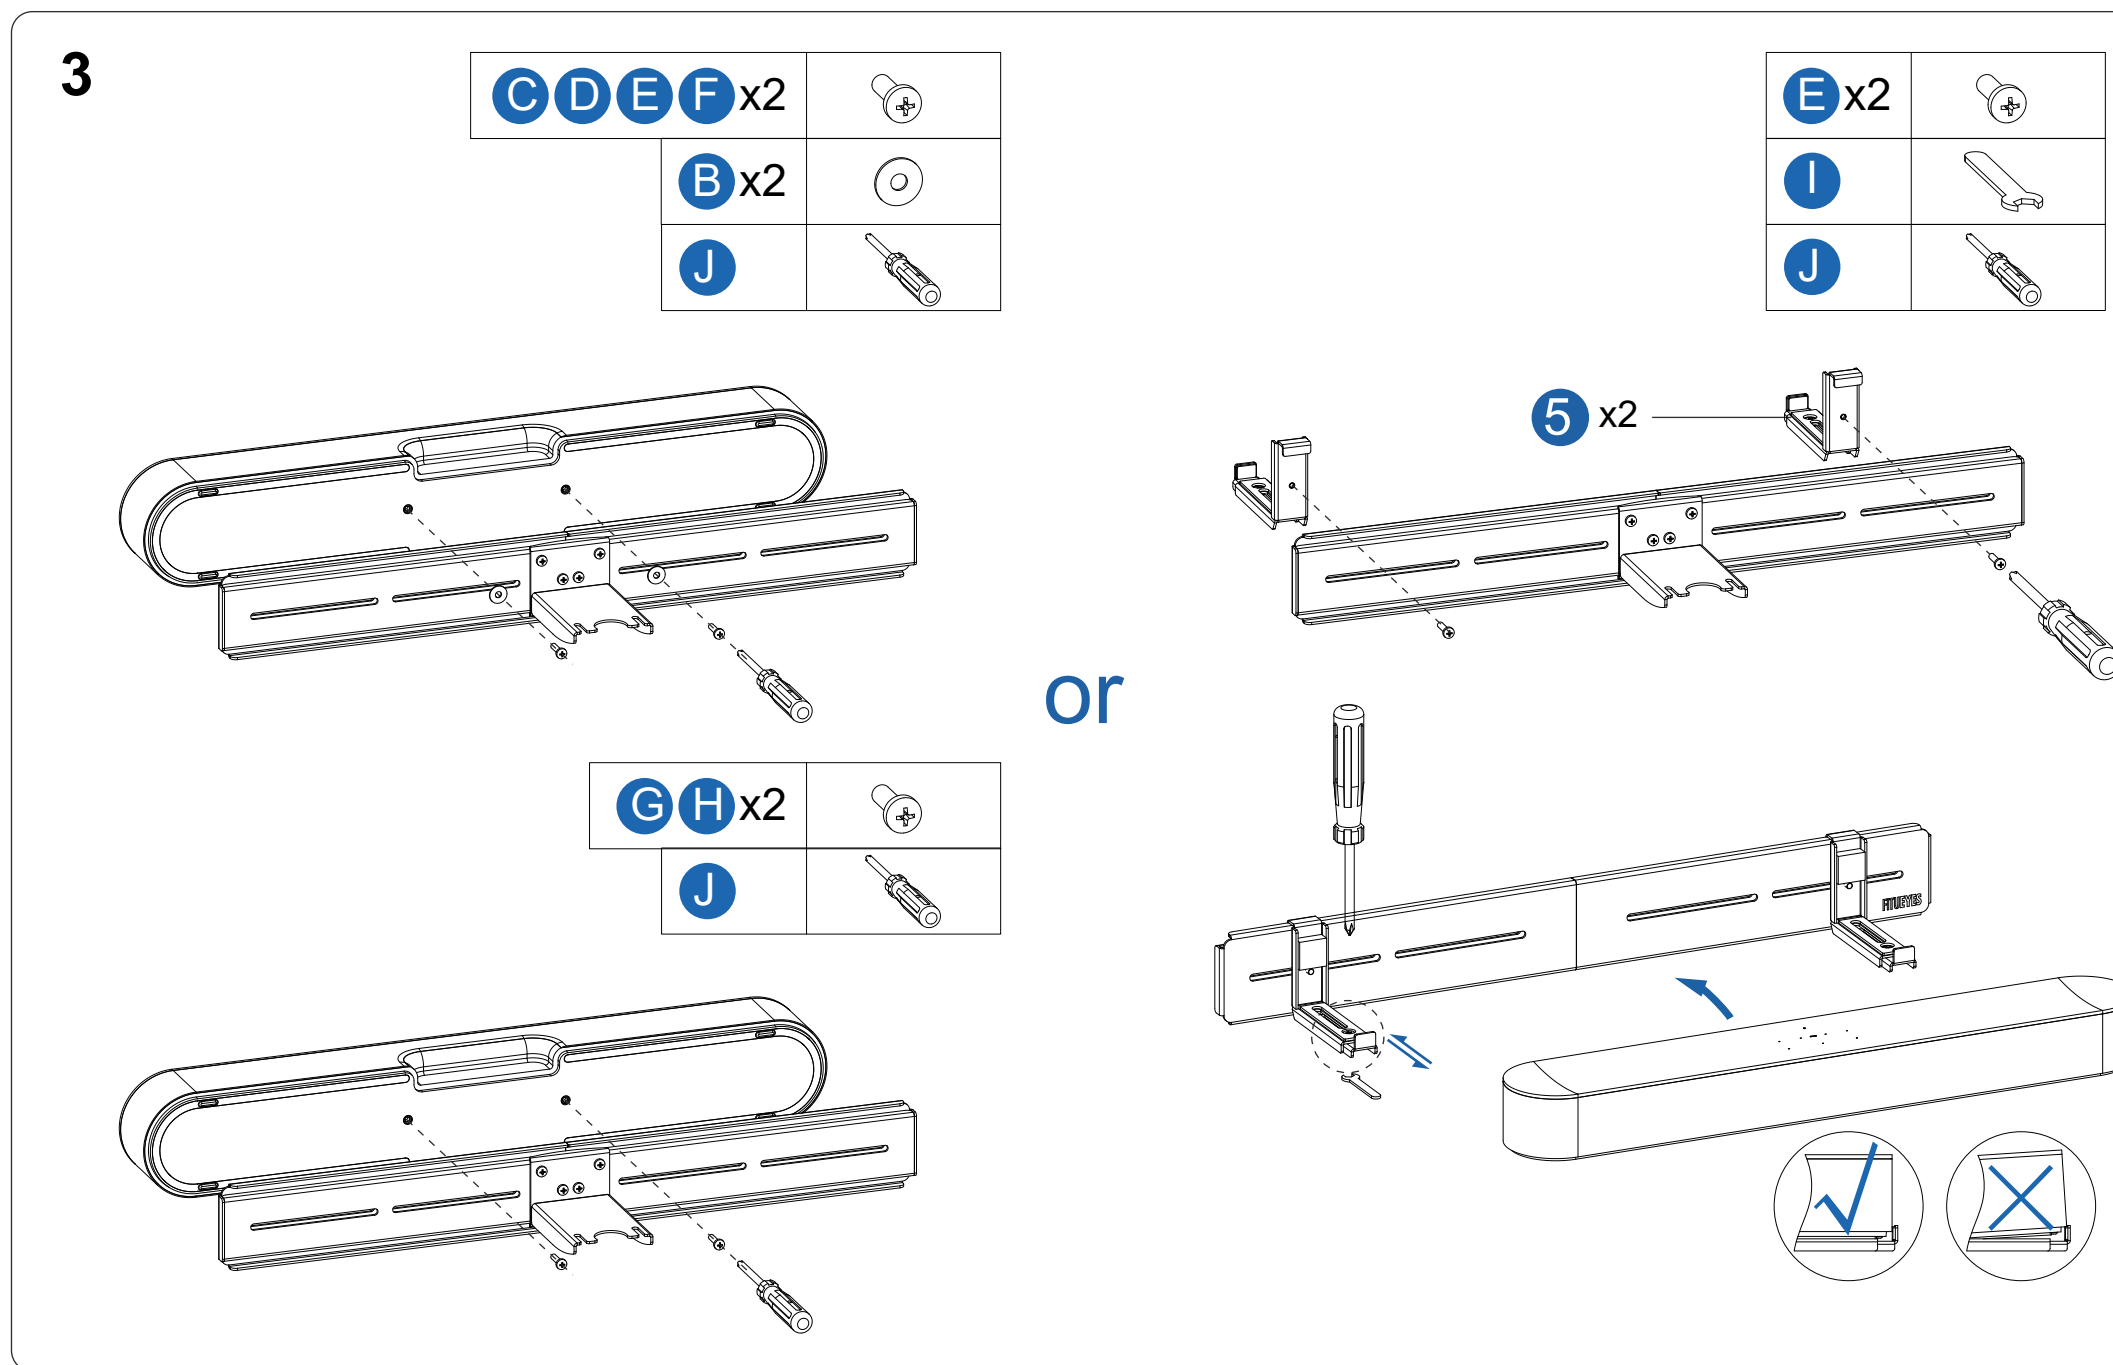

FITUEYES[®]

SOUNDBAR MOUNTS

P13P1161B

Piasso
FITUEYES DESIGN

ISSUED: B

What's in the box

What's in the box

Easy to install

Easy to install

Easy to install

Easy to install

Easy to install

Easy to install

5

A x2	
J	

Easy to install

6

A x2	
J	