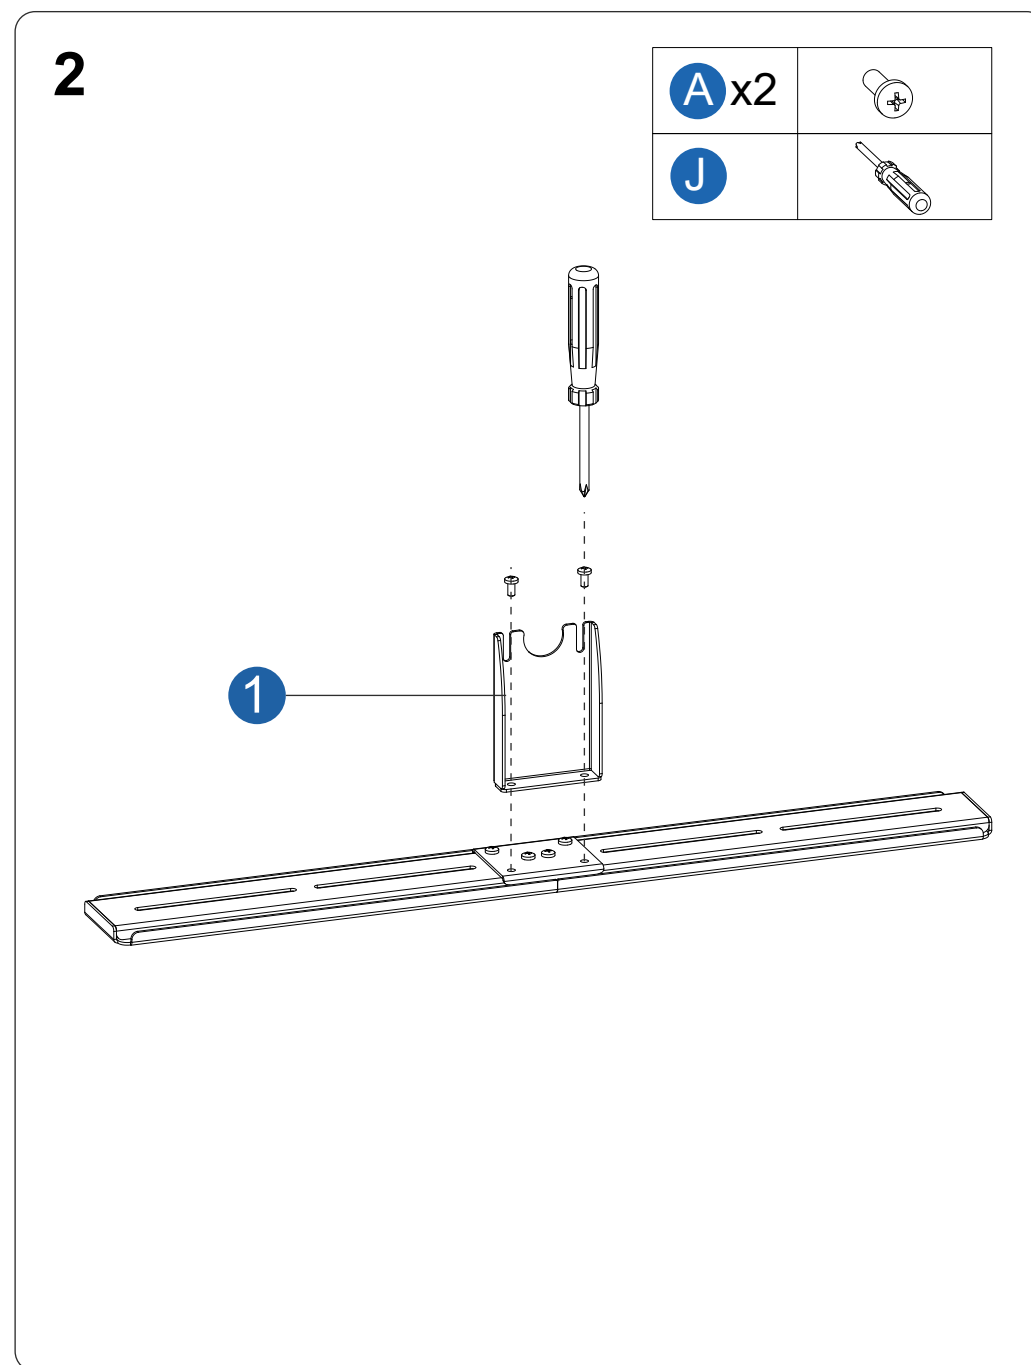

FITUEYES[®]

SOUNDBAR MOUNTS

P13P1161B

Piasso
FITUEYES DESIGN

ISSUED: B

What's in the box

What's in the box

Easy to install

Easy to install

Easy to install

Easy to install

Easy to install

Easy to install

5

A x2	
J	

Easy to install