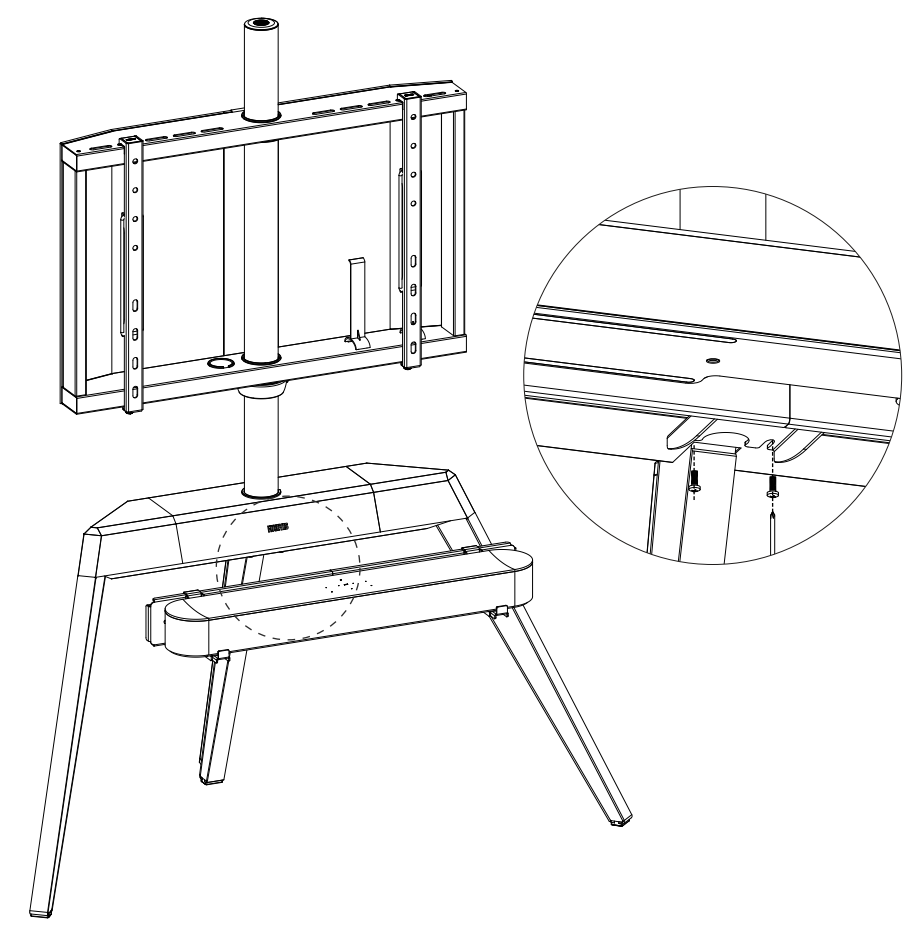

FITUEYES[®]

SOUNDBAR MOUNTS

P13P1161B

Piasso
FITUEYES DESIGN

ISSUED: B

What's in the box

What's in the box

Easy to install

Easy to install

Easy to install

Easy to install

Easy to install

Easy to install

5

A x2	
J	

Easy to install