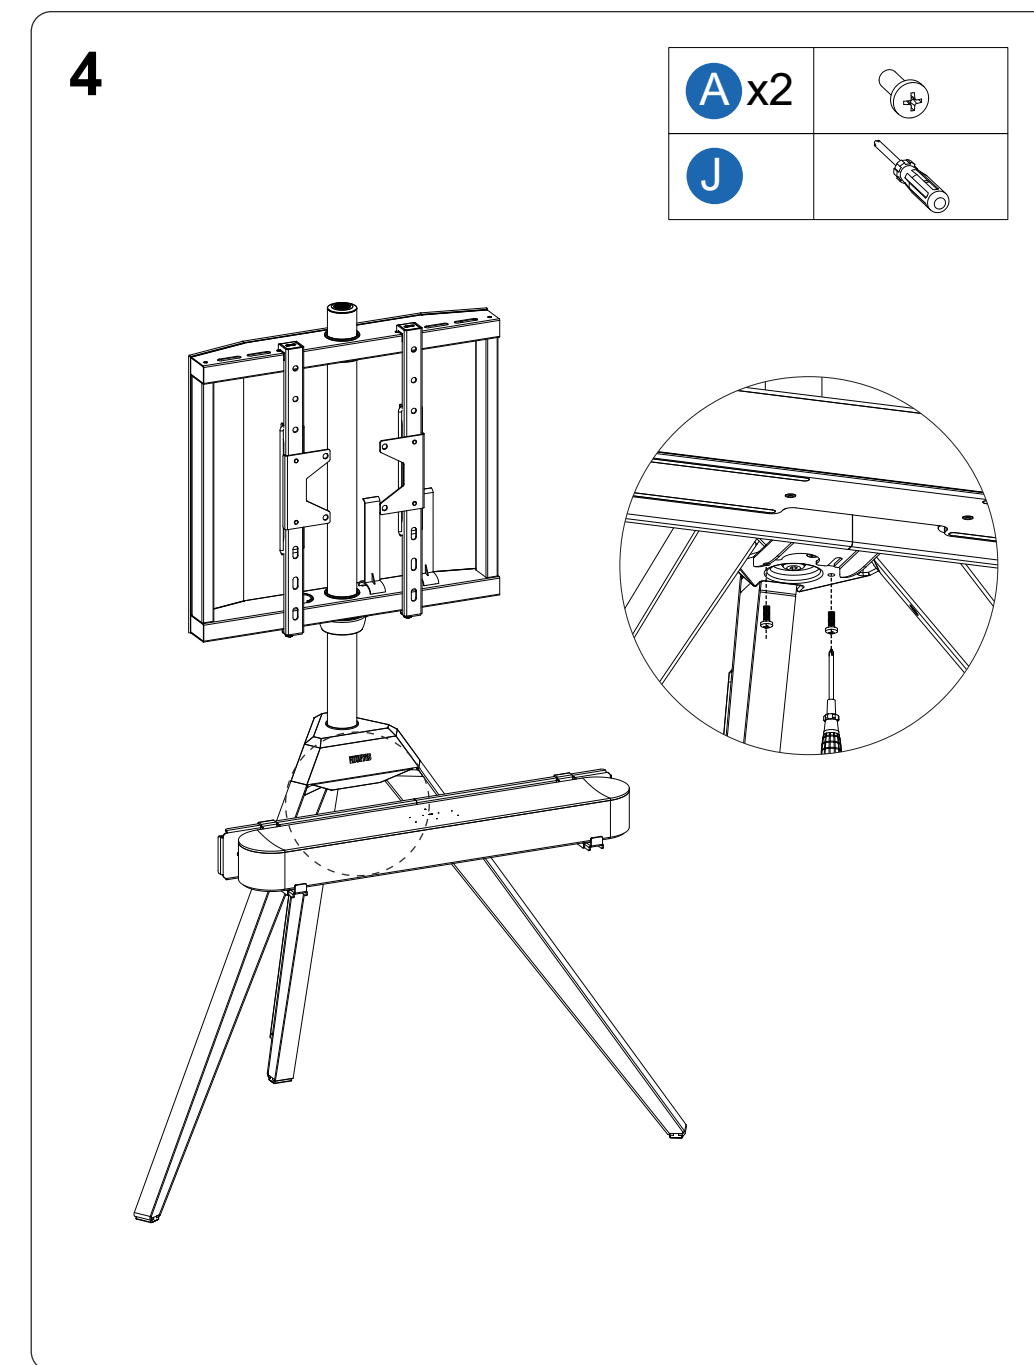

FITUEYES[®]

SOUNDBAR MOUNTS

P13P1161B

Piasso
FITUEYES DESIGN

ISSUED: B

What's in the box

What's in the box

Easy to install

Easy to install

Easy to install

Easy to install

Easy to install

Easy to install

5

A x2	
J	

Easy to install