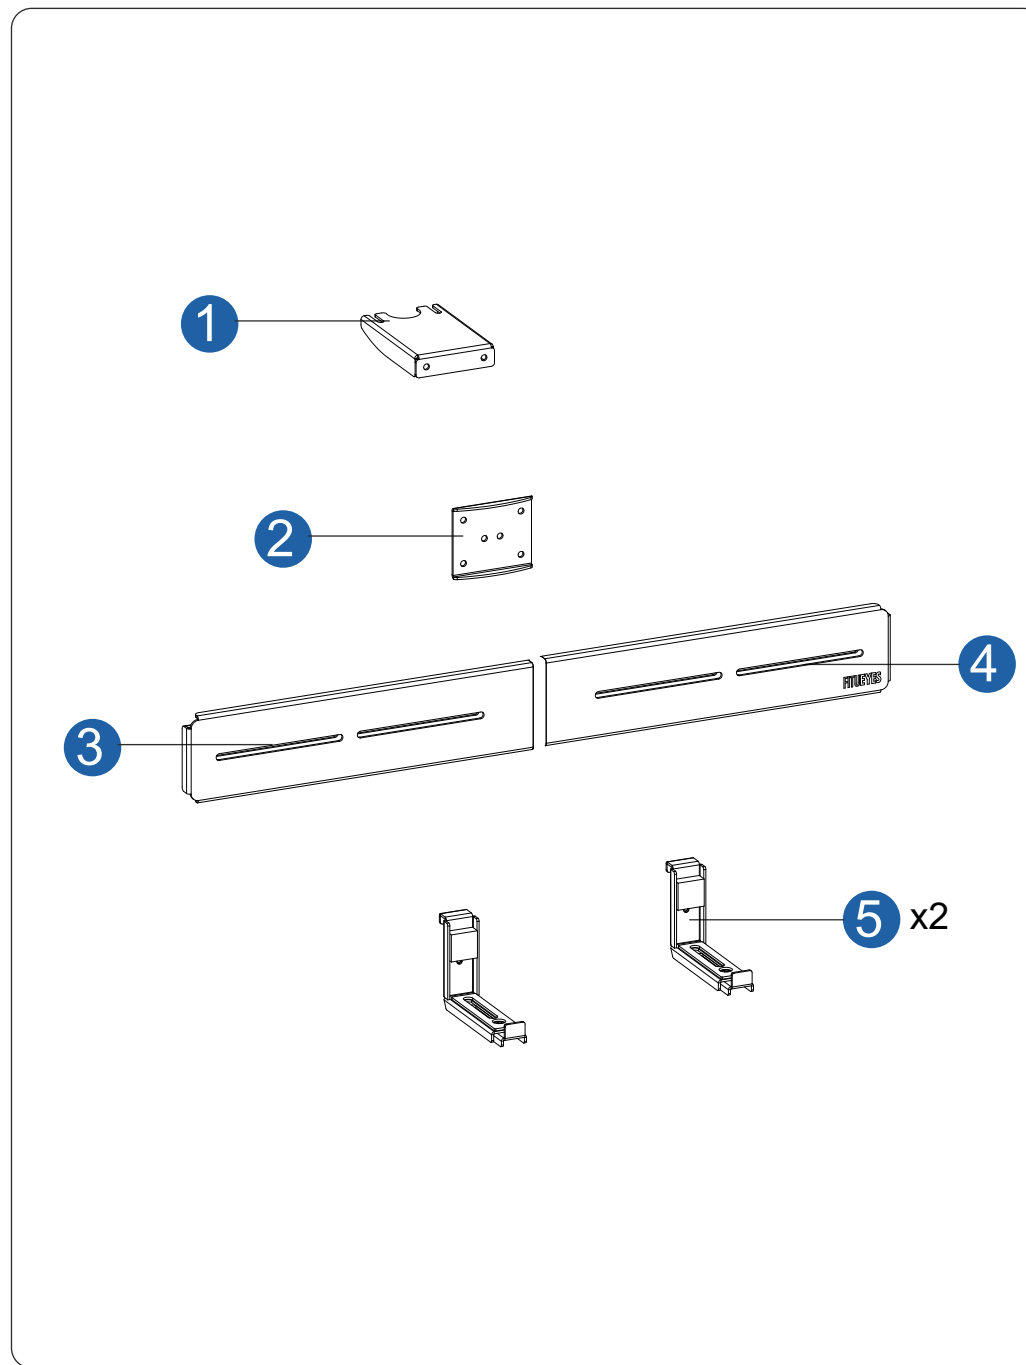

FITUEYES[®]

SOUNDBAR MOUNTS

P13P1161B

Piasso
FITUEYES DESIGN

ISSUED: B

What's in the box

What's in the box

Easy to install

Easy to install

Easy to install

Easy to install

Easy to install

Easy to install

5

A x2	
J	

Easy to install

6

A x2	
J	