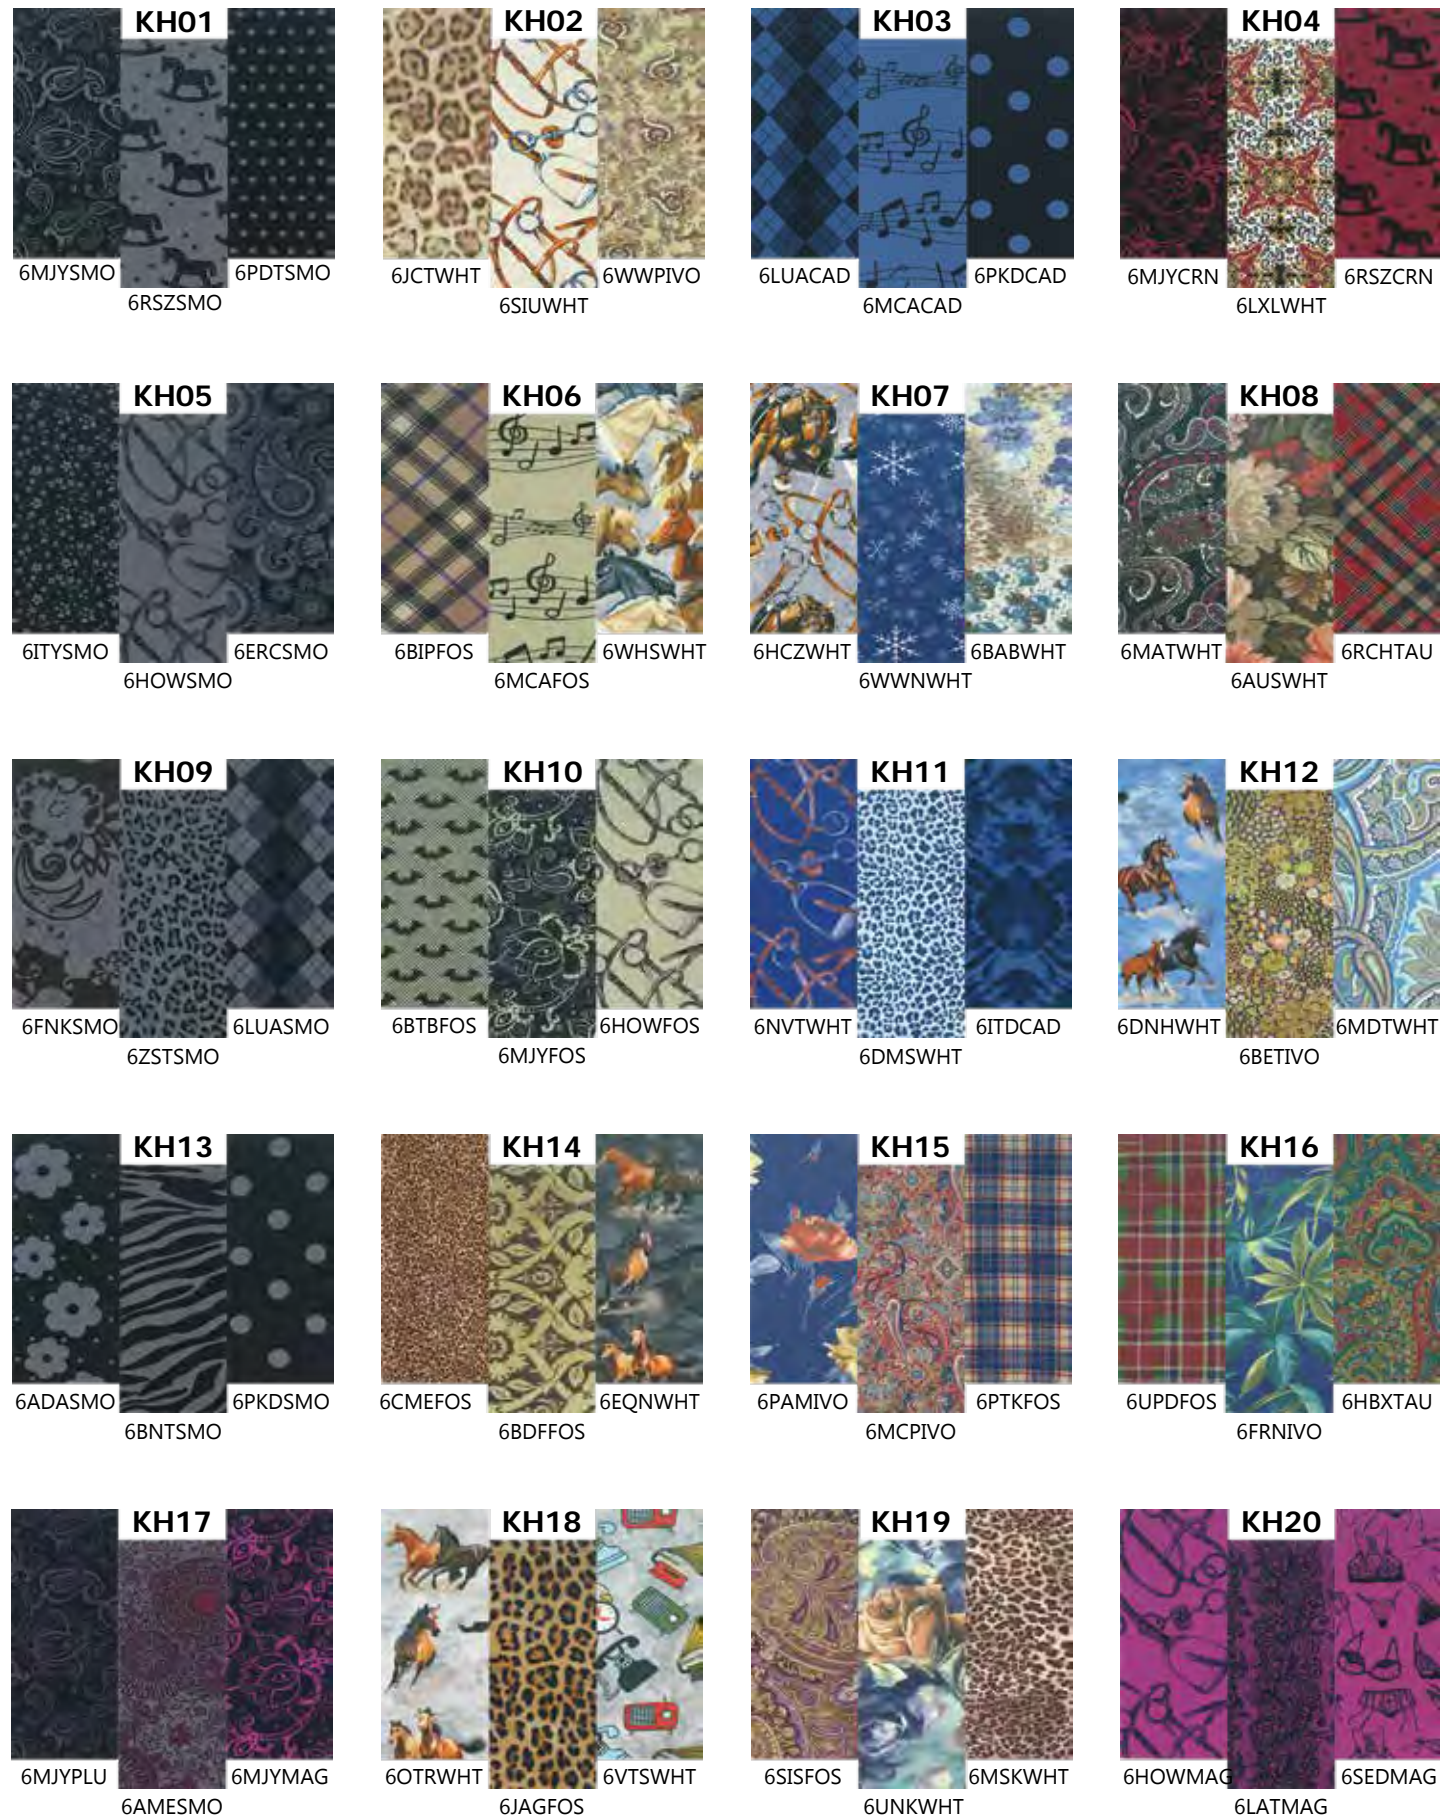

Contact Ali for all custom orders

Ali@SoxTrot.com

201-944-5250 x1004

For additional pattern options check
www.soxtrotwholesale.com/pages/custom

Adult Knee Highs...

...Our best selling product!

Minimum 6 Pair Each Print - Nylon/ Lycra
 Pattern placement and colors in brochure may vary from actual products.