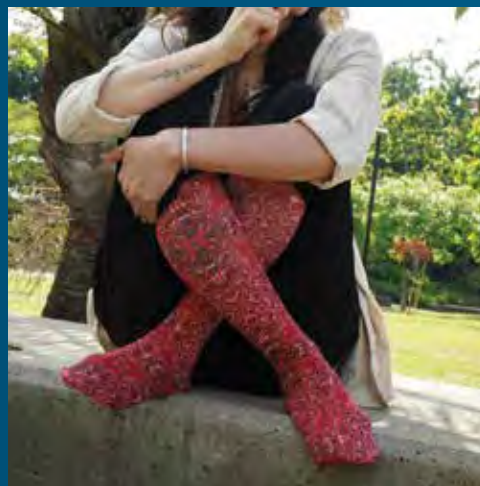

Sextret
Est. 1981
Fall 2023 /
Winter 2024

Custom Socks

We offer 2 different custom design options:

1. Screen Print Transfers (SPT):

A 1-2 color screen print transfer, limited in size and location on sock, can be used on any of our base sock colors except white, fossil or ivory

2. Heat Sublimation (HS):

A full color, full coverage option that can be used on most of our base sock colors, except black, chocolate and navy. Also Available in Tweener and Anklet Sizes. We also have 100+ editable designs to add your logo to.