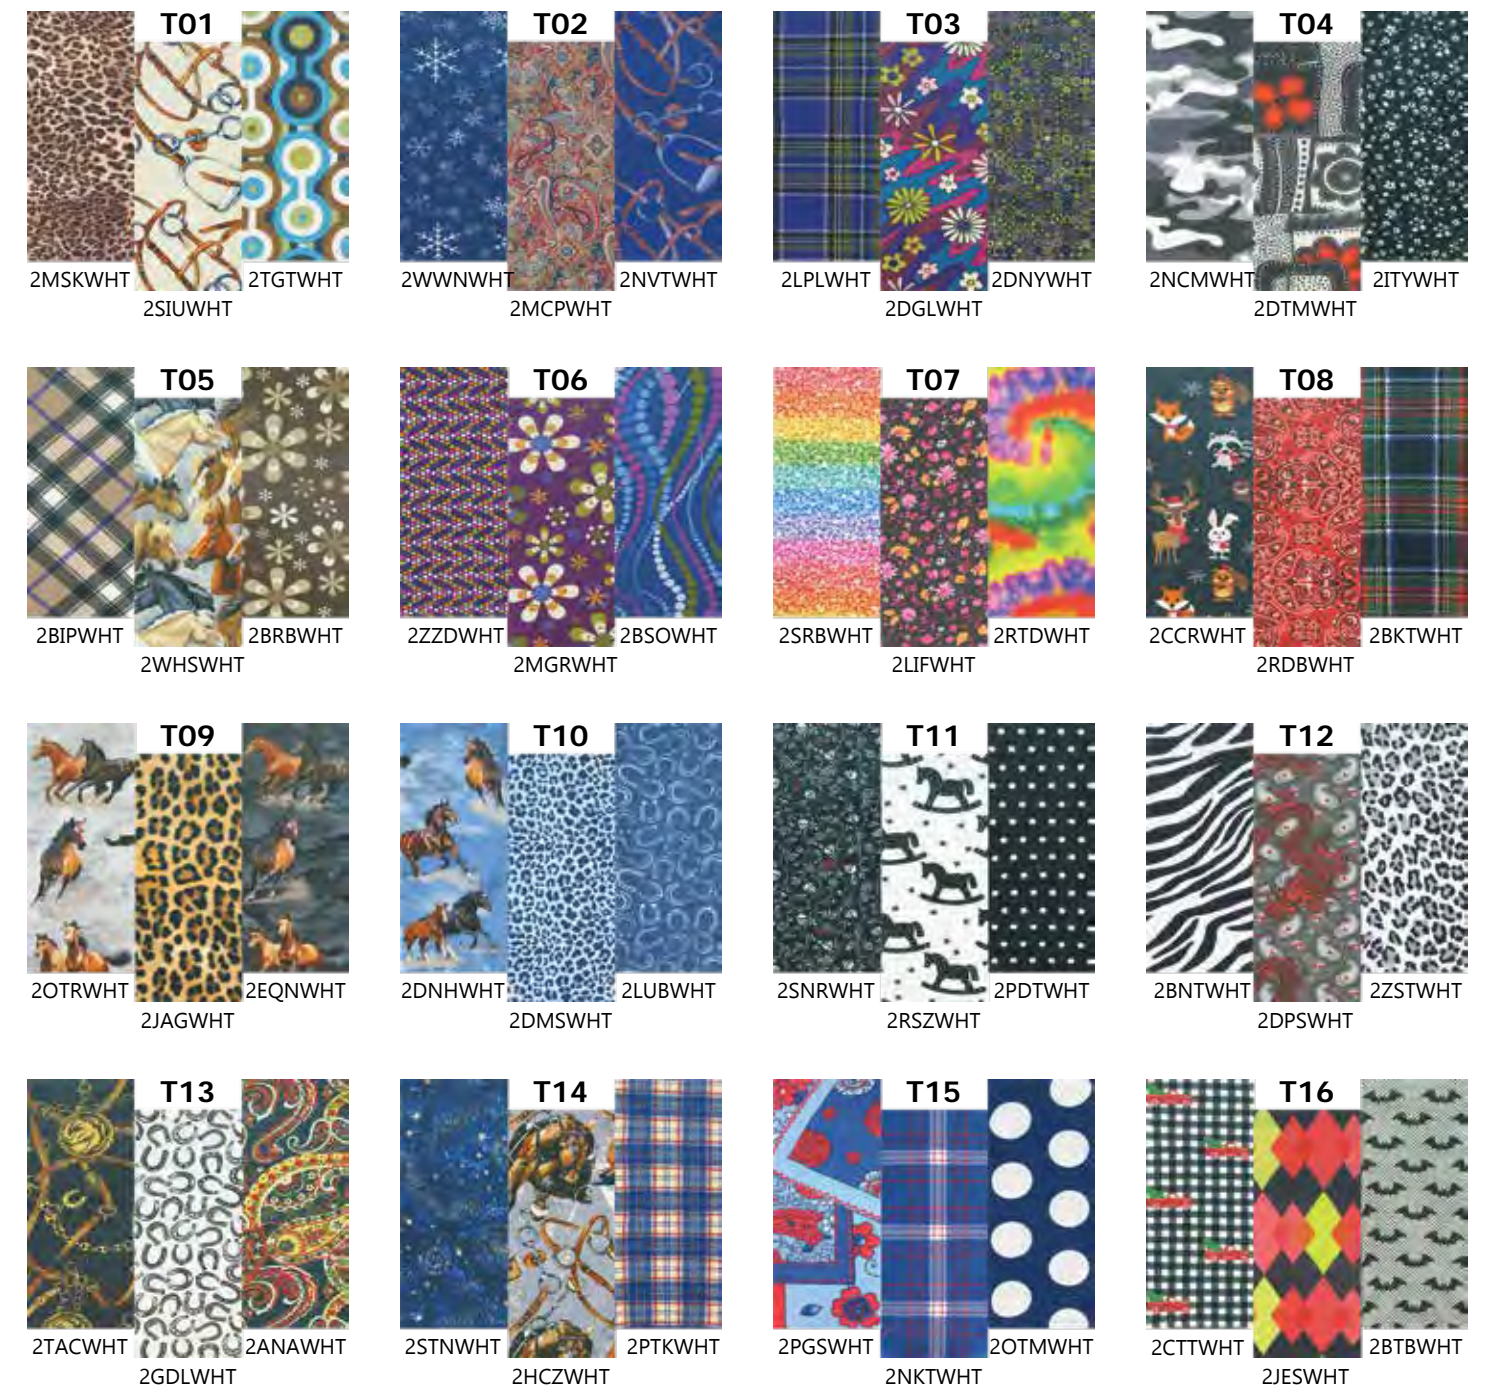

Contact Ali for all custom orders

Ali@SoxTrot.com

201-944-5250 x1004

For additional pattern options check
www.soxtrotwholesale.com/pages/custom

Adult Knee Highs...

...Our best selling product!

Minimum 6 Pair Each Print - Nylon/ Lycra
 Pattern placement and colors in brochure may vary from actual products.

Anklets

Minimum 6 Pair Each Print - Nylon/ Lycra
 Pattern placement and colors in brochure may vary from actual products.

Tweeners - Youth Knee Highs

Minimum 6 Pair Each Print - Nylon/ Lycra
 Pattern placement and colors in brochure may vary from actual products.