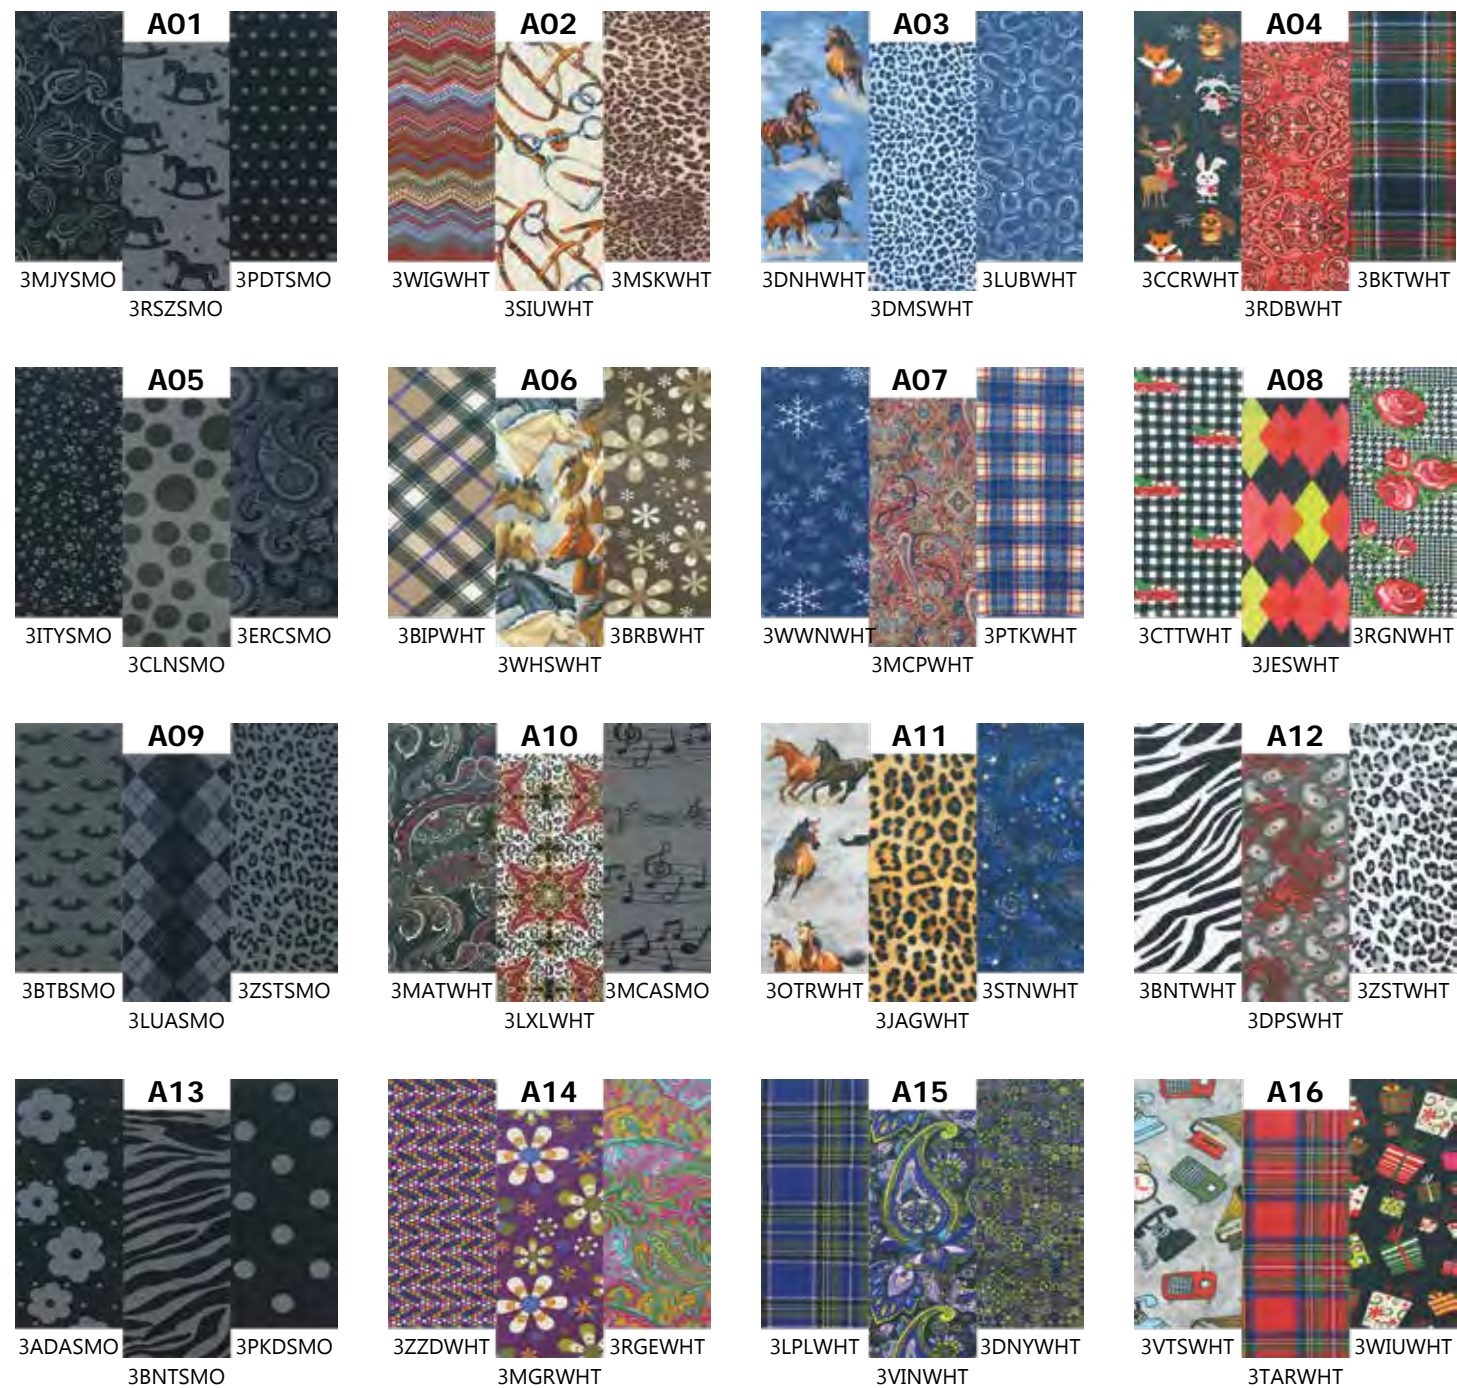

Contact Ali for all custom orders

Ali@SoxTrot.com

201-944-5250 x1004

For additional pattern options check
www.soxtrotwholesale.com/pages/custom

Adult Knee Highs...

...Our best selling product!

Minimum 6 Pair Each Print - Nylon/ Lycra
 Pattern placement and colors in brochure may vary from actual products.

Anklets

Minimum 6 Pair Each Print - Nylon/ Lycra
 Pattern placement and colors in brochure may vary from actual products.

Tweeners - Youth Knee Highs

Minimum 6 Pair Each Print - Nylon/ Lycra
 Pattern placement and colors in brochure may vary from actual products.