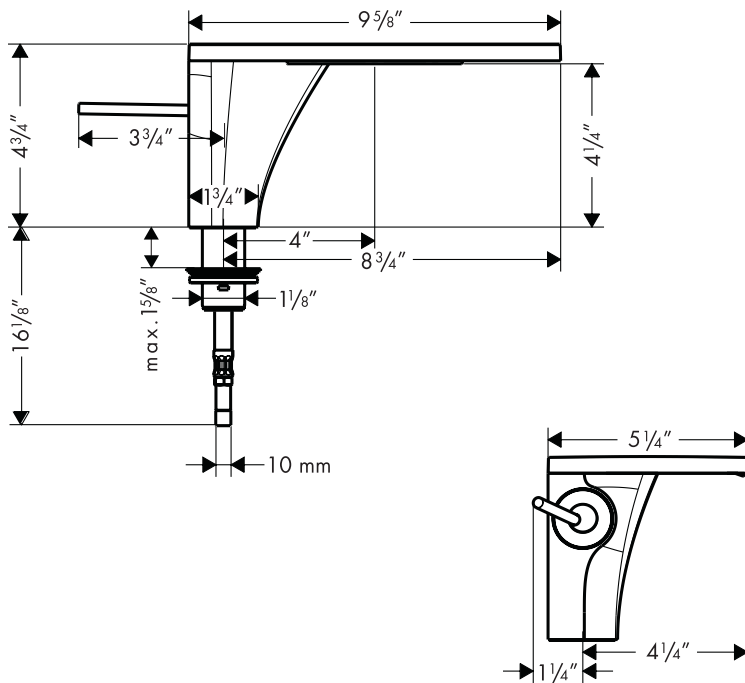

Product Features

- Single hole installation
- Ceramic cartridge
- Award-winning design
- 10 mm flexible supply hoses – includes 3/8" adapters
- Includes pop-up drain

Available Finishes

Chrome

18010001

The measurements shown are for reference only.

Products and specifications shown are subject to change without notice.

Specification sheet revised 3/2008