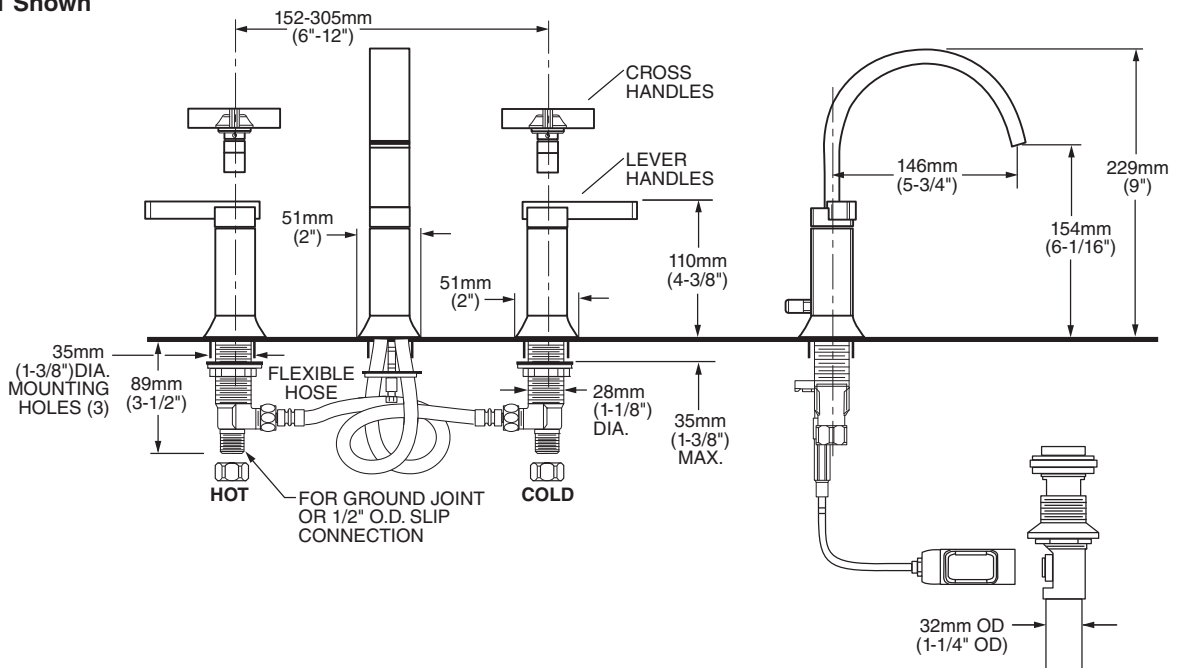

7430.801 Shown

MODEL NUMBER:

- **7430.801 Berwick Widespread**
Metal Speed Connect® Pop-up drain.
Metal Lever handles.
- **7430.821 Berwick Widespread**
Metal Speed Connect® Pop-up drain.
Metal Cross handles.

GENERAL DESCRIPTION:

Cast brass valve bodies with flexible hose connections for 6" to 12" (152mm to 305mm) installations. 1/4 turn washerless ceramic disc valve cartridges. Brass spout. Choice of metal lever or metal cross handles. One-half inch male inlet shanks with brass coupling nuts. 20 inch (500mm) long flexible stainless steel cable is pre-assembled to spout. Metal Speed Connect® drain body with 1-1/4 inch (32mm) tail piece. 1.5 gpm/5.7L/min. maximum flow rate.

PRODUCT FEATURES:

- Brass Construction:** Durable. Ideal for prolonged contact with water. Provides the finest surface for application of colors and finishes.
- Ceramic Disc Valve Cartridges:** Assures a lifetime of drip-free performance.
- Lead Free:** Faucet contains ≤ 0.25% total lead content by weighted average.
- Exclusive Speed Connect Metal Drain:**
 - Fewer parts. Installs in less time.
 - No adjustments required - seals the first time, every time.
 - Flexible stainless steel cable - installs effortlessly in tight spaces.
- Choice of Finishes:** Available in Polished Chrome or Satin Nickel (PVD).

SUGGESTED SPECIFICATION:

Two handle widespread lavatory faucet shall feature cast brass valve bodies with flexible hose connections for 6" to 12" installations. Shall also feature 1/4 turn washerless ceramic disc valve cartridges. Shall also feature a metal drain body with stainless steel cable actuation. Fitting shall be American Standard Model #7430.____.____.