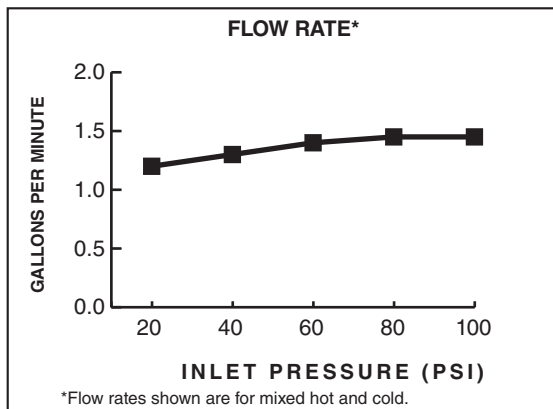

CODES AND STANDARDS

These products meet or exceed the following codes and standards:

- **ASME A112.18.1**
- **NSF 61/Section 9 and Annex G**
- **CSA B125.1**

Product Number	Description	Finish Options	
		Polished Chrome	Satin Nickel (PVD)
		002	295
7430.801	Berwick Widespread with Metal Speed Connect® Pop-up drain. Metal Lever handles.		
7430.821	Berwick Widespread with Metal Speed Connect® Pop-up drain. Metal Cross handles.		

Meets the American Disabilities Act Guidelines and **ANSI A117.1** Requirements for the physically challenged.