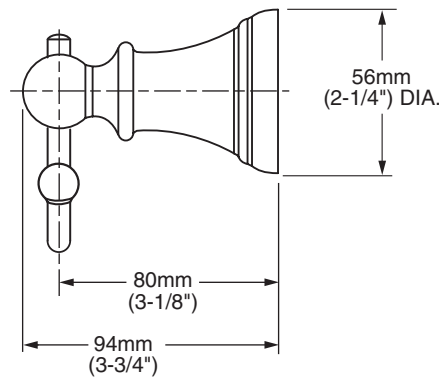

**MODEL NUMBER:**

☐ 8334.210 Robe Hook

**Available Finishes**

.002	Polished Chrome
.224	Oil Rubbed Bronze
.295	Satin Nickel (PVD)

**PRODUCT FEATURES:**

**Materials of Construction:** Metal construction for durability & long life.

**Concealed Mounting:** No exposed set screws.

**Easy to Install**

**Durability of Finishes:** Chrome and PVD finishes will never tarnish.

**SUGGESTED SPECIFICATION:**

Robe Hook shall feature metal construction with tarnish - free PVD finish. Shall feature concealed mounting with no exposed set screws. Robe Hook shall be American Standard Model # 8334.210.\_\_\_\_.