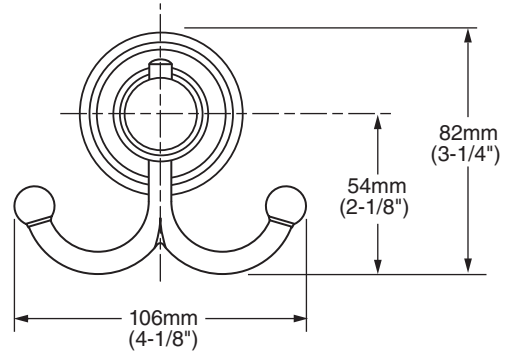

**MODEL NUMBER:**

☐ 8334.210 Robe Hook

**Available Finishes**

.002	Polished Chrome
.224	Oil Rubbed Bronze
.295	Satin Nickel (PVD)

**PRODUCT FEATURES:**

**Materials of Construction:** Metal construction for durability & long life.

**Concealed Mounting:** No exposed set screws.

**Easy to Install**

**Durability of Finishes:** Chrome and PVD finishes will never tarnish.

**SUGGESTED SPECIFICATION:**

Robe Hook shall feature metal construction with tarnish - free PVD finish. Shall feature concealed mounting with no exposed set screws. Robe Hook shall be American Standard Model # 8334.210.\_\_\_\_.