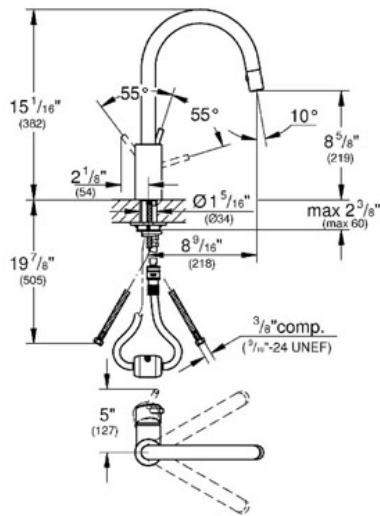

CONCETTO  
Single-lever sink mixer 1/2"  
MODEL # 32665

Pure Freude an Wasser

GROHE America, Inc | 200 North Gary Avenue, Suite G, Roselle, IL 60172  
Phone: +1 (800) 444-7643 | Fax: +1 (800) 225-2778 | us-customerservice@grohe.com

**Product Description:**  
Single-lever sink mixer 1/2"

**Standard Specification:**

- GROHE StarLight® finish
- GROHE SilkMove® ceramic cartridge
- Single hole installation
- Swivel Spout
- Extractable integrated trigger spray
- Integrated non-return valve
- Stainless Steel Braided Flexible Supplies
- Quick installation system
- **Protected against backflow**
- Max Flow Rate 1.75 gpm (6.6 L/min)
- Variable Handle Positioning

**Applicable Codes & Standards:**

- Energy Policy Act of 1992
- NSF 61
- ASME A112.18.1/CSA B125.1
- US Federal and State material regulations
- ICC/ANSI A117.1
- CalGreen

**Color:**

- 32665 001 chrome
- 32665 DC1 supersteel