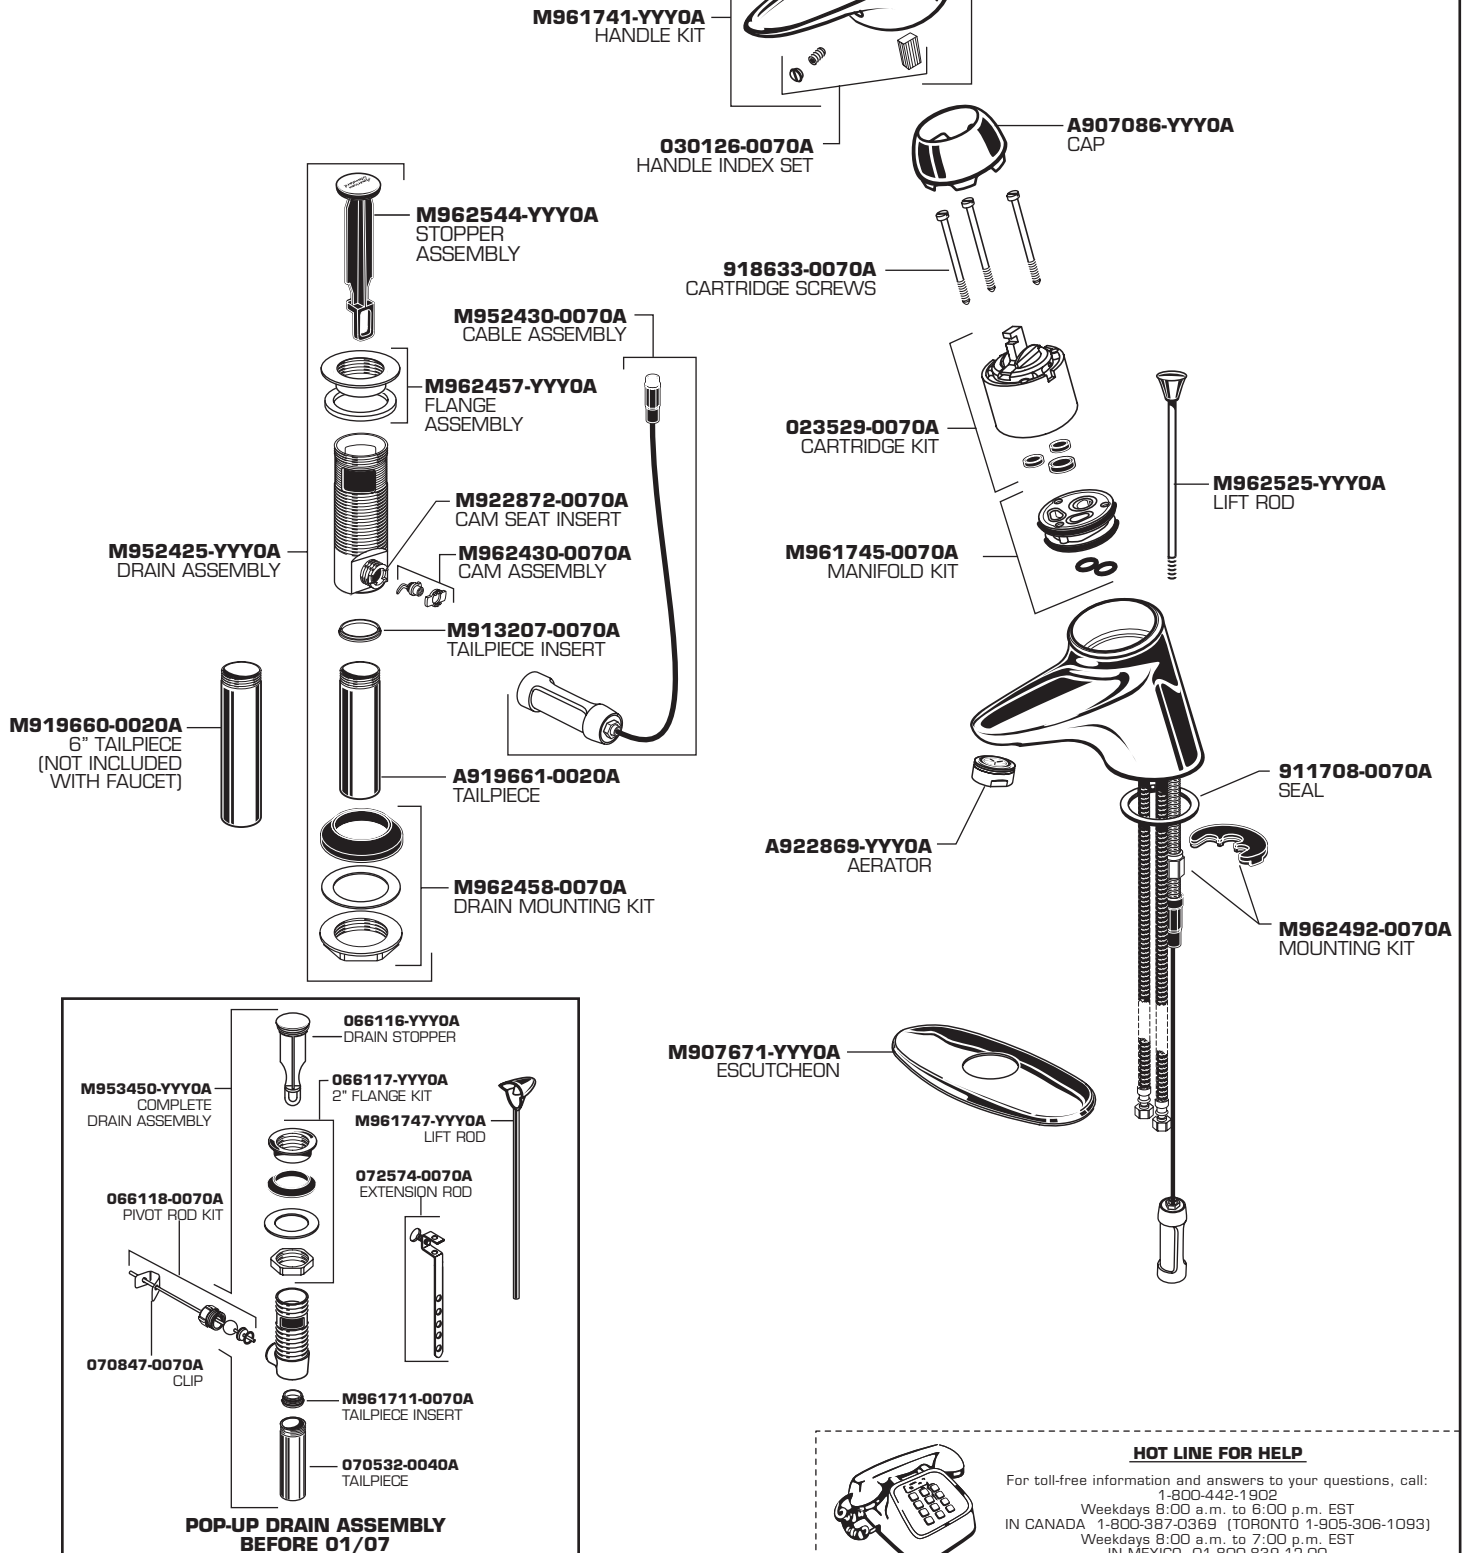

## Center-Set Lavatory Faucet with Pop-up Drain

### MODEL NUMBERS

**2000.10X**  
**2000.16X**

Replace the "YYY" with appropriate finish code

CHROME	002
SATIN	295

**HOT LINE FOR HELP**

For toll-free information and answers to your questions, call:  
1-800-442-1902  
Weekdays 8:00 a.m. to 6:00 p.m. EST  
IN CANADA 1-800-387-0369 (TORONTO 1-905-306-1093)  
Weekdays 8:00 a.m. to 7:00 p.m. EST  
IN MEXICO 01-800-839-1200