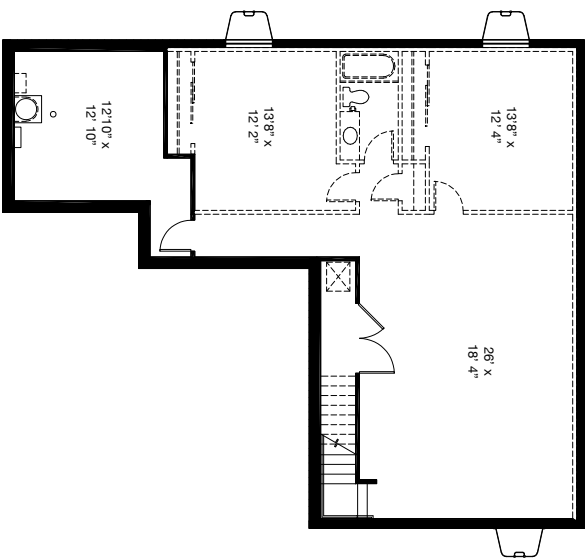

Englefield Heights Dali

SF 2,918 | 3 Bedrooms | 2 Bathrooms | 2 Car Garage

*Floorplans and renderings are conceptual drawings and may vary from actual plans and homes as built. Options and features may not be available on all homes and are subject to change without notice. Dimensions are approximate. Actual homes may vary from photos and/or drawings which may show upgrades and may not represent the lowest-priced homes in the community.