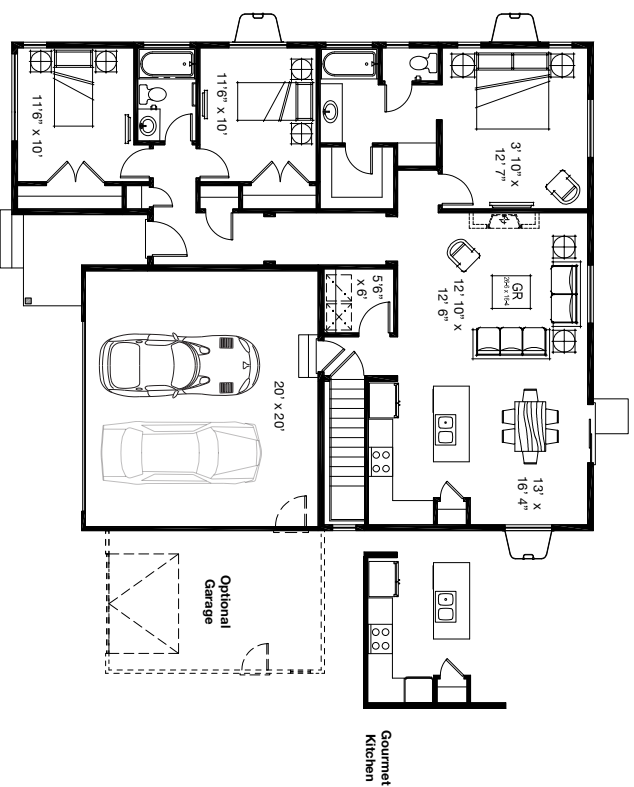

# Englefield Heights *Dali*

SF 2,918 | 3 Bedrooms | 2 Bathrooms | 2 Car Garage

*Elevation 1*

*Elevation 2*

*Elevation 3*

Curb appeal and an inviting covered entry draw you into this well-appointed rambler. Upon entering, secondary bedrooms and a full guest bath start this home off right. Pulling you in further with ample light and open space, find the welcoming great room with adjoining kitchen, well suited for entertaining. Off the great room you'll discover the private master suite with a spacious walk-in closet and secluded bathroom. A convenient, but out of the way, garage entry and laundry room complete this modern yet classic home.

\*Floorplans and renderings are conceptual drawings and may vary from actual plans and homes as built. Options and features may not be available on all homes and are subject to change without notice. Dimensions are approximate. Actual homes may vary from photos and/or drawings which may show upgrades and may not represent the lowest-priced homes in the community.

# Englefield Heights Dali

SF 2,918 | 3 Bedrooms | 2 Bathrooms | 2 Car Garage

\*Floorplans and renderings are conceptual drawings and may vary from actual plans and homes as built. Options and features may not be available on all homes and are subject to change without notice. Dimensions are approximate. Actual homes may vary from photos and/or drawings which may show upgrades and may not represent the lowest-priced homes in the community.