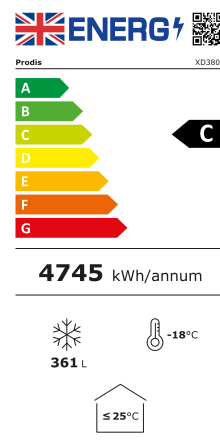

Model:
XD380N

Single Door Glass Door Display Freezer
 Single door, 5 shelves, 370 litre capacity

General Information

The Prodis XD380N is a single door full height display freezer with illuminated merchandising canopy. The unit features 5 static shelves, external temperature display, adjustable thermostat, fan assisted cooling and manual defrost.

Key Features

- -18°C to -24°C temperature range
- 5 static shelves
- LED internal illumination
- Illuminated merchandising canopy
- External light switch
- External thermostat
- Self closing door
- Recessed door handle
- Static refrigeration
- Manual defrost

Construction

- White exterior finish
- Grey front
- Food safe plastic interior
- Heated, double glazed door

Energy Rating

Technical Data

Model	XD380N
Capacity	372 Litres
External Dimensions	Width = 640 Depth = 670 Height = 2056
Interior Finish	Food safe plastic
Exterior Finish	White powder coated / grey plastic
Doors	1 hinged glass
Door frame	Plastic
Glass construction	Double glazed toughened
Self closing	✓
Self closing mechanism	Sprung
Locks	×
Shelves	(5) static
Internal Lighting	✓
Internal Lighting Type	LED
Lighting Colour Temperature	
Light switch	✓
Light switch position	Externally mounted
Temperature control	Analogue
Temperature control position	External
Temperature range	-18°C to -24°C
Refrigerant	R290
Evaporator style	Static shelves
Fan assisted	✓
Energy Rating	C