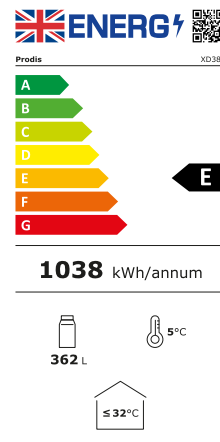

Model: XD380LH Single Door Glass Door Display Refrigerator
 Single door, 5 shelves, 372 litre capacity

General Information

The Prodis XD380LH is a fan assisted full height glass door display cooler with 5 adjustable shelves, fan assisted cooling and internal illumination.

Key Features

- +1°C to +10°C temperature range
- Fan assisted cooling
- 5 adjustable shelves
- Adjustable thermostat
- Off cycle defrost

Construction

- White exterior finish
- Food safe plastic interior
- Double glazed door
- Left hand hinged door

Energy Rating

Technical Data

Model	XD380LH
Capacity	372 Litres
External Dimensions	Width = 595 Depth = 650 Height = 1865
Interior Finish	Food safe plastic
Exterior Finish	White powder coated
Doors	1 hinged glass
Door frame	Aluminium
Glass construction	Double glazed toughened
Self closing	×
Self closing mechanism	×
Locks	×
Shelves	(5) adjustable
Internal Lighting	✓
Internal Lighting Type	LED
Lighting Colour Temperature	
Light switch	✓
Light switch position	Externally mounted
Temperature control	Analogue
Temperature control position	External
Temperature range	+1° to +10°c
Refrigerant	R600a
Evaporator style	Rollbond
Fan assisted	✓
Energy Rating	E