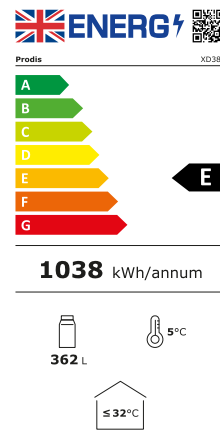

Model: XD380 Single Door Glass Door Display Refrigerator
 Single door, 5 shelves, 372 litre capacity

General Information

The Prodis XD380 is a fan assisted full height glass door display cooler with 5 adjustable shelves, fan assisted cooling and internal illumination.

Key Features

- +1°C to +10°C temperature range
- Fan assisted cooling
- 5 adjustable shelves
- Adjustable thermostat
- Off cycle defrost

Construction

- White exterior finish
- Food safe plastic interior
- Double glazed door

Energy Rating

Technical Data

Model	XD380
Capacity	372 Litres
External Dimensions	Width = 595 Depth = 650 Height = 1865
Interior Finish	Food safe plastic
Exterior Finish	White powder coated
Doors	1 hinged glass
Door frame	Aluminium
Glass construction	Double glazed toughened
Self closing	×
Self closing mechanism	×
Locks	×
Shelves	(5) adjustable
Internal Lighting	✓
Internal Lighting Type	LED
Lighting Colour Temperature	
Light switch	✓
Light switch position	Externally mounted
Temperature control	Analogue
Temperature control position	External
Temperature range	+1° to +10°c
Refrigerant	R600a
Evaporator style	Rollbond
Fan assisted	✓