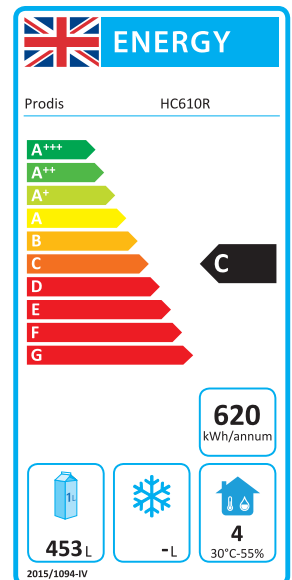

Project
Location
Item#
QTY

Model: HC610R **Single Door Upright White Fridge**
Single door, 4 full size adjustable shelves, 1 half shelf, 620 litre gross capacity

General Information

The Prodis HC610R is a 620 litre capacity upright fridge with 4 adjustable shelves. The cabinet is fitted with a sleek backlit white digital temperature controller and lockable door.

C

Key Features

- +2°C to +10°C temperature range
- Fan assisted cooling
- 4 full size adjustable shelves
- 1 half shelf
- Anti tip shelving
- 2/1GN shelf size
- Automatic off cycle defrost
- Digital temperature controller
- R600a refrigerant
- Removable and replaceable door gasket
- Lockable door
- 620 litre gross capacity
- 453 litre net capacity

Construction

- White exterior
- Food safe plastic interior
- 70mm thick insulation
- Recessed door handle
- Reversible door
- Adjustable feet to front with rollers to the rear

Energy Label

Technical Data

Model	HC610R
Gross Capacity	620 Litres
Net Capacity	453 Litres
External Dimensions	Width = 775 Depth = 760 Height = 1863
Internal Dimensions	Width = 633 Depth = 612 Height = 1603
Interior Finish	White
Exterior Finish	White
Doors	1 hinged (reversible)
Self closing	✓
Self closing mechanism	Sprung
Locks	(1)
Shelves	Adjustable (4 full 1 half)
Total power rating	180w
Power consumption	1.698 kWh/24h
Noise level	58 dB(A)
Temperature control	Digital
Temperature control position	External
Temperature range	+2°C to +10°C
Climate class	4
Refrigerant	R600
Evaporator style	Roll bond
Fan assisted	✓
Net weight	87kg
Gross weight	101kg
Packaged dimensions	795 x 770 x 2062