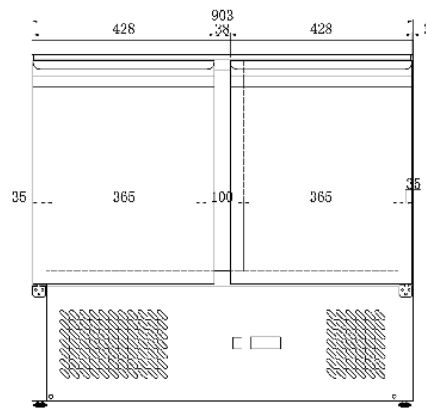

| |
|----------|
| Project |
| Location |
| Item# |
| QTY |

Model:
EC-2SS

Gastronorm Compatible Compact 2 Door Counter
2 door, 2 shelves, 240 litre capacity undermount compressor

General Information

The Prodis EC-2SS is a fan assisted gastronorm compatible 2 door compact counter refrigerator with 2 adjustable shelves, fan assisted cooling and digital temperature control.

Key Features

- +2°C to +8°C temperature range
- Fan assisted cooling
- 2 adjustable shelves
- Digital temperature control
- Replaceable door gasket
- Compact design
- Undermount compressor
- Automatic defrost

Construction

- Stainless steel exterior
- Stainless steel interior
- Heavy duty full width door handle

Energy Rating

ENERGY

Prodis EC-2SS

Energy Class: **C**

933 kWh/annum

201 L

-L

4 30°C-55%

2015/1094-IV

Technical Data

| | |
|------------------------------|--|
| Model | EC-2SS |
| Capacity | 257 Litres |
| External Dimensions | Width = 903 Depth = 700 Height = 870 |
| Interior Finish | Stainless Steel |
| Exterior Finish | Stainless Steel |
| Doors | 2 hinged |
| Self closing | × |
| Self closing mechanism | N/A |
| Locks | × |
| Shelves | (2) adjustable |
| Gastronorm Compatible | ✓ |
| Temperature control | Digital |
| Temperature control position | External |
| Temperature range | +2° to +8°c |
| Refrigerant | R600a |
| Evaporator style | Skin |
| Fan assisted | ✓ |