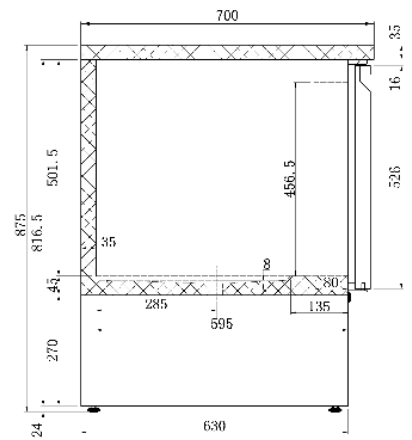

| |
|----------|
| Project |
| Location |
| Item# |
| QTY |

Model:
EC-2SS

Gastronorm Compatible Compact 2 Door Counter
2 door, 2 shelves, 240 litre capacity undermount compressor

General Information

The Prodis EC-2SS is a fan assisted gastronorm compatible 2 door compact counter refrigerator with 2 adjustable shelves, fan assisted cooling and digital temperature control.

Construction

- Stainless steel exterior
- Stainless steel interior
- Heavy duty full width door handle

Energy Rating

ENERGY

Prodis EC-2SS

Energy Class: **C**

933 kWh/annum

201 L

-L

4 30°C-55%

2015/1094-IV

Technical Data

| | |
|------------------------------|--|
| Model | EC-2SS |
| Capacity | 257 Litres |
| External Dimensions | Width = 903 Depth = 700 Height = 870 |
| Interior Finish | Stainless Steel |
| Exterior Finish | Stainless Steel |
| Doors | 2 hinged |
| Self closing | × |
| Self closing mechanism | N/A |
| Locks | × |
| Shelves | (2) adjustable |
| Gastronorm Compatible | ✓ |
| Temperature control | Digital |
| Temperature control position | External |
| Temperature range | +2° to +8°c |
| Refrigerant | R600a |
| Evaporator style | Skin |
| Fan assisted | ✓ |