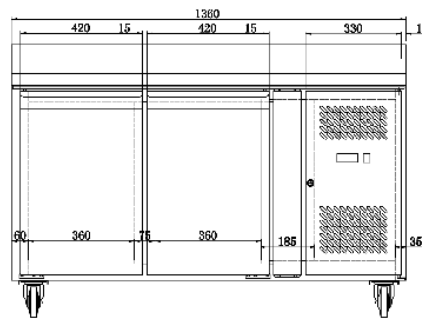

Key Features

- -18°C to -22°C temperature range
- Fan assisted cooling
- 2 adjustable shelves
- Digital temperature control
- Replaceable door gasket
- Automatic defrost

Construction

- Stainless steel exterior
- Stainless steel interior
- Heavy duty full width door handle
- 100mm upstand

Energy Rating

Prodis GRN-W2F

A+++
A++
A+
A
B
C
D
E
F
G

2537
kWh/annum

205 L

4
30°C-55%

2015/1094-IV