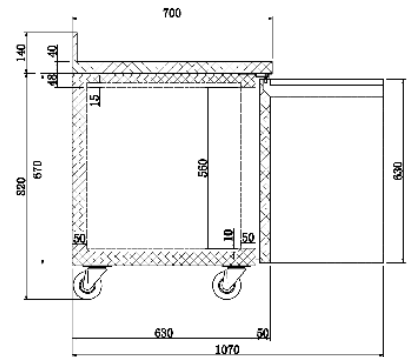

Key Features

- -18°C to -22°C temperature range
- Fan assisted cooling
- 2 adjustable shelves
- Digital temperature control
- Replaceable door gasket
- Automatic defrost

Construction

- Stainless steel exterior
- Stainless steel interior
- Heavy duty full width door handle
- 100mm upstand

Energy Rating

Prodis GRN-W2F

A+++
A++
A+
A
B
C
D
E
F
G

2537
kWh/annum

205 L

4
30°C-55%

2015/1094-IV