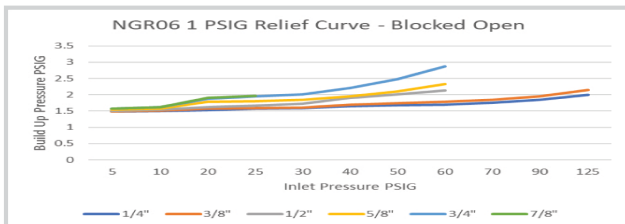

NGR Series

PRESSURE REDUCING REGULATORS
for Residential, Commercial or Industrial Applications

RELIEF CURVES

NGR02 Series

Individual results may vary.

NGR04 Series

Individual results may vary.

NGR Series

PRESSURE REDUCING REGULATORS
for Residential, Commercial or Industrial Applications

RELIEF CURVES

NGR06 Series

NGR08 Series

Individual results may vary.

Individual results may vary.