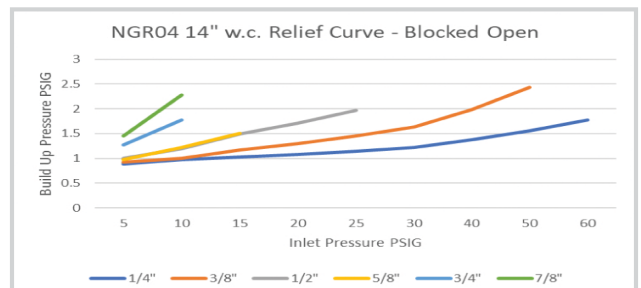

NGR Series

PRESSURE REDUCING REGULATORS
for Residential, Commercial or Industrial Applications

RELIEF CURVES

NGR02 Series

Individual results may vary.

NGR04 Series

Individual results may vary.

NGR Series

PRESSURE REDUCING REGULATORS
for Residential, Commercial or Industrial Applications

RELIEF CURVES

NGR06 Series

NGR08 Series

Individual results may vary.

Individual results may vary.