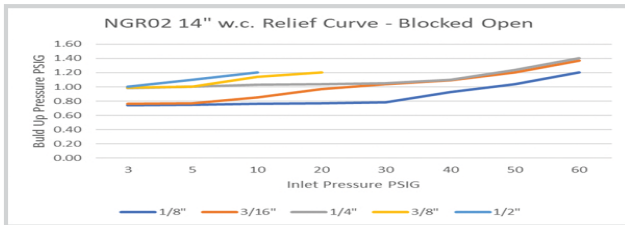

NGR Series

PRESSURE REDUCING REGULATORS
for Residential, Commercial or Industrial Applications

RELIEF CURVES

NGR02 Series

Individual results may vary.

NGR04 Series

Individual results may vary.

NGR Series

PRESSURE REDUCING REGULATORS
for Residential, Commercial or Industrial Applications

RELIEF CURVES

NGR06 Series

NGR08 Series

Individual results may vary.

Individual results may vary.