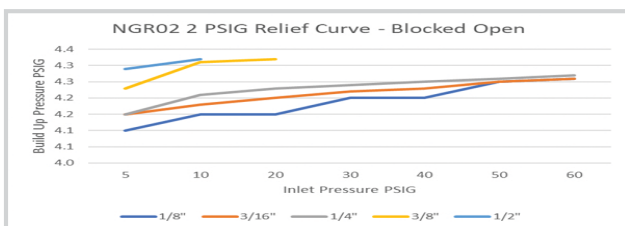

NGR Series

PRESSURE REDUCING REGULATORS
for Residential, Commercial or Industrial Applications

RELIEF CURVES

NGR02 Series

Individual results may vary.

NGR04 Series

Individual results may vary.

NGR Series

PRESSURE REDUCING REGULATORS
for Residential, Commercial or Industrial Applications

RELIEF CURVES

NGR06 Series

NGR08 Series

Individual results may vary.

Individual results may vary.