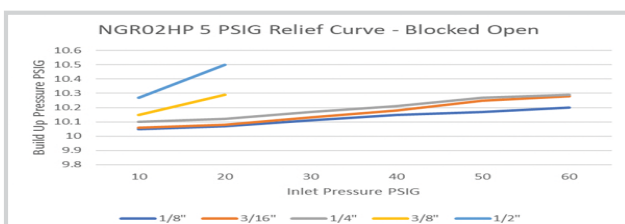

NGR Series

PRESSURE REDUCING REGULATORS
for Residential, Commercial or Industrial Applications

RELIEF CURVES

NGR02 Series

Individual results may vary.

NGR04 Series

Individual results may vary.

NGR Series

PRESSURE REDUCING REGULATORS
for Residential, Commercial or Industrial Applications

RELIEF CURVES

NGR06 Series

NGR08 Series

Individual results may vary.

Individual results may vary.