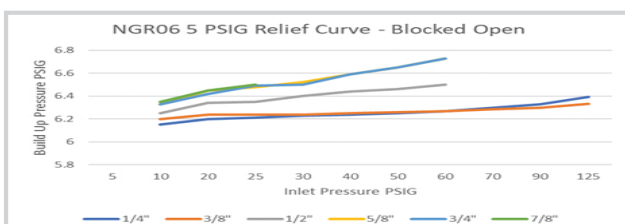

NGR Series

PRESSURE REDUCING REGULATORS
for Residential, Commercial or Industrial Applications

RELIEF CURVES

NGR02 Series

Individual results may vary.

NGR04 Series

Individual results may vary.

NGR Series

PRESSURE REDUCING REGULATORS
for Residential, Commercial or Industrial Applications

RELIEF CURVES

NGR06 Series

NGR08 Series

Individual results may vary.

Individual results may vary.