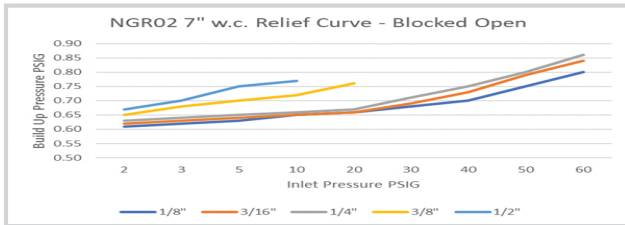

NGR Series

PRESSURE REDUCING REGULATORS
for Residential, Commercial or Industrial Applications

RELIEF CURVES

NGR02 Series

Individual results may vary.

NGR04 Series

Individual results may vary.

NGR Series

PRESSURE REDUCING REGULATORS
for Residential, Commercial or Industrial Applications

RELIEF CURVES

NGR06 Series

NGR08 Series

Individual results may vary.

Individual results may vary.