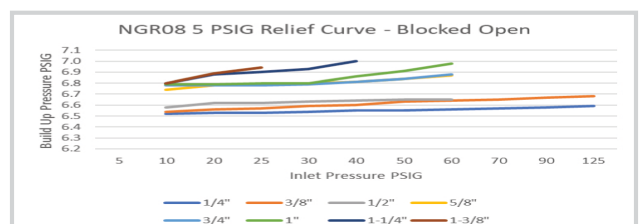

NGR Series

PRESSURE REDUCING REGULATORS
for Residential, Commercial or Industrial Applications

RELIEF CURVES

NGR02 Series

Individual results may vary.

NGR04 Series

Individual results may vary.

NGR Series

PRESSURE REDUCING REGULATORS
for Residential, Commercial or Industrial Applications

RELIEF CURVES

NGR06 Series

NGR08 Series

Individual results may vary.

Individual results may vary.