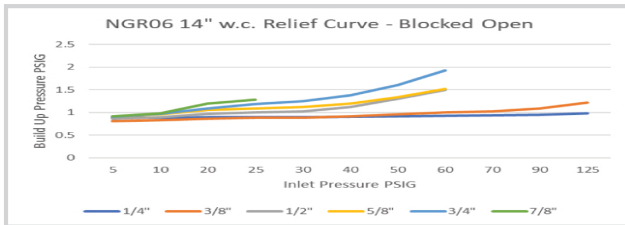

NGR Series

PRESSURE REDUCING REGULATORS
for Residential, Commercial or Industrial Applications

RELIEF CURVES

NGR02 Series

Individual results may vary.

NGR04 Series

Individual results may vary.

NGR Series

PRESSURE REDUCING REGULATORS
for Residential, Commercial or Industrial Applications

RELIEF CURVES

NGR06 Series

NGR08 Series

Individual results may vary.

Individual results may vary.