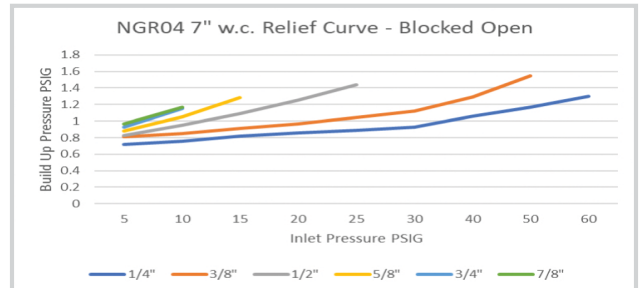

NGR Series

PRESSURE REDUCING REGULATORS
for Residential, Commercial or Industrial Applications

RELIEF CURVES

NGR02 Series

Individual results may vary.

NGR04 Series

Individual results may vary.

NGR Series

PRESSURE REDUCING REGULATORS
for Residential, Commercial or Industrial Applications

RELIEF CURVES

NGR06 Series

NGR08 Series

Individual results may vary.

Individual results may vary.