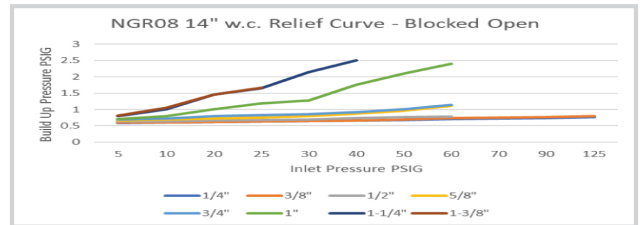

NGR Series

PRESSURE REDUCING REGULATORS
for Residential, Commercial or Industrial Applications

RELIEF CURVES

NGR02 Series

Individual results may vary.

NGR04 Series

Individual results may vary.

NGR Series

PRESSURE REDUCING REGULATORS
for Residential, Commercial or Industrial Applications

RELIEF CURVES

NGR06 Series

NGR08 Series

Individual results may vary.

Individual results may vary.