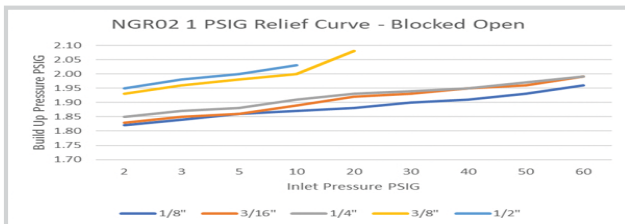

NGR Series

PRESSURE REDUCING REGULATORS
for Residential, Commercial or Industrial Applications

RELIEF CURVES

NGR02 Series

Individual results may vary.

NGR04 Series

Individual results may vary.

NGR Series

PRESSURE REDUCING REGULATORS
for Residential, Commercial or Industrial Applications

RELIEF CURVES

NGR06 Series

NGR08 Series

Individual results may vary.

Individual results may vary.