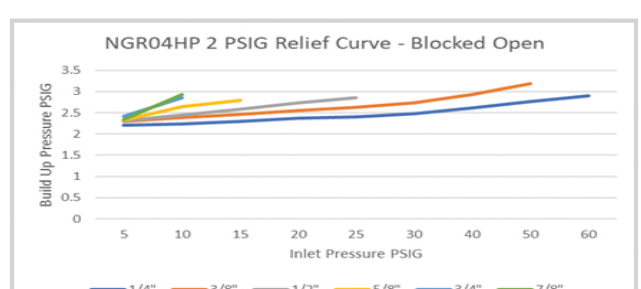

NGR Series

PRESSURE REDUCING REGULATORS
for Residential, Commercial or Industrial Applications

RELIEF CURVES

NGR02 Series

Individual results may vary.

NGR04 Series

Individual results may vary.

NGR Series

PRESSURE REDUCING REGULATORS
for Residential, Commercial or Industrial Applications

RELIEF CURVES

NGR06 Series

NGR08 Series

Individual results may vary.

Individual results may vary.