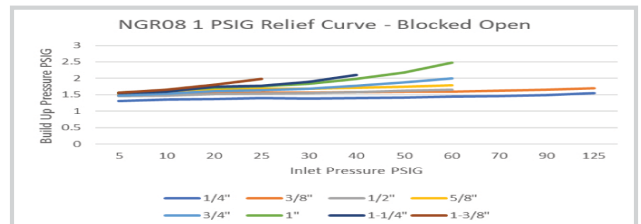

NGR Series

PRESSURE REDUCING REGULATORS
for Residential, Commercial or Industrial Applications

RELIEF CURVES

NGR02 Series

Individual results may vary.

NGR04 Series

Individual results may vary.

NGR Series

PRESSURE REDUCING REGULATORS
for Residential, Commercial or Industrial Applications

RELIEF CURVES

NGR06 Series

NGR08 Series

Individual results may vary.

Individual results may vary.