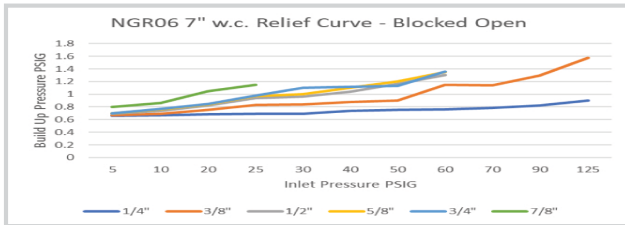

NGR Series

PRESSURE REDUCING REGULATORS
for Residential, Commercial or Industrial Applications

RELIEF CURVES

NGR02 Series

Individual results may vary.

NGR04 Series

Individual results may vary.

NGR Series

PRESSURE REDUCING REGULATORS
for Residential, Commercial or Industrial Applications

RELIEF CURVES

NGR06 Series

NGR08 Series

Individual results may vary.

Individual results may vary.