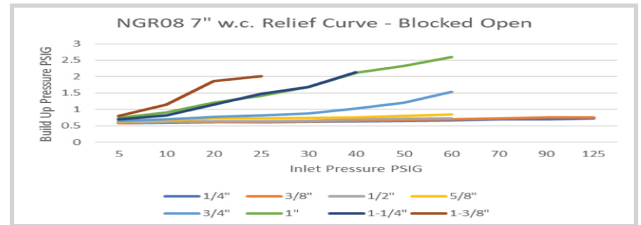

NGR Series

PRESSURE REDUCING REGULATORS
for Residential, Commercial or Industrial Applications

RELIEF CURVES

NGR02 Series

Individual results may vary.

NGR04 Series

Individual results may vary.

NGR Series

PRESSURE REDUCING REGULATORS
for Residential, Commercial or Industrial Applications

RELIEF CURVES

NGR06 Series

NGR08 Series

Individual results may vary.

Individual results may vary.