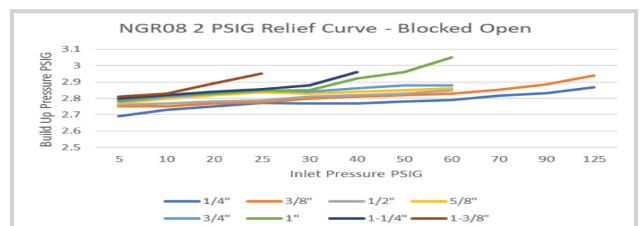

NGR Series

PRESSURE REDUCING REGULATORS
for Residential, Commercial or Industrial Applications

RELIEF CURVES

NGR02 Series

Individual results may vary.

NGR04 Series

Individual results may vary.

NGR Series

PRESSURE REDUCING REGULATORS
for Residential, Commercial or Industrial Applications

RELIEF CURVES

NGR06 Series

NGR08 Series

Individual results may vary.

Individual results may vary.