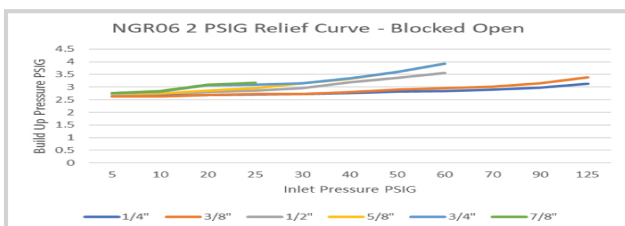

NGR Series

PRESSURE REDUCING REGULATORS
for Residential, Commercial or Industrial Applications

RELIEF CURVES

NGR02 Series

Individual results may vary.

NGR04 Series

Individual results may vary.

NGR Series

PRESSURE REDUCING REGULATORS
for Residential, Commercial or Industrial Applications

RELIEF CURVES

NGR06 Series

NGR08 Series

Individual results may vary.

Individual results may vary.