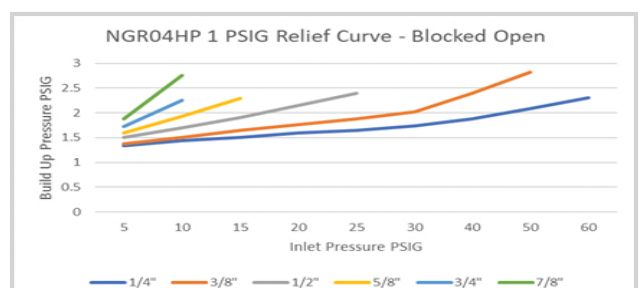

NGR Series

PRESSURE REDUCING REGULATORS
for Residential, Commercial or Industrial Applications

RELIEF CURVES

NGR02 Series

Individual results may vary.

NGR04 Series

Individual results may vary.

NGR Series

PRESSURE REDUCING REGULATORS
for Residential, Commercial or Industrial Applications

RELIEF CURVES

NGR06 Series

NGR08 Series

Individual results may vary.

Individual results may vary.