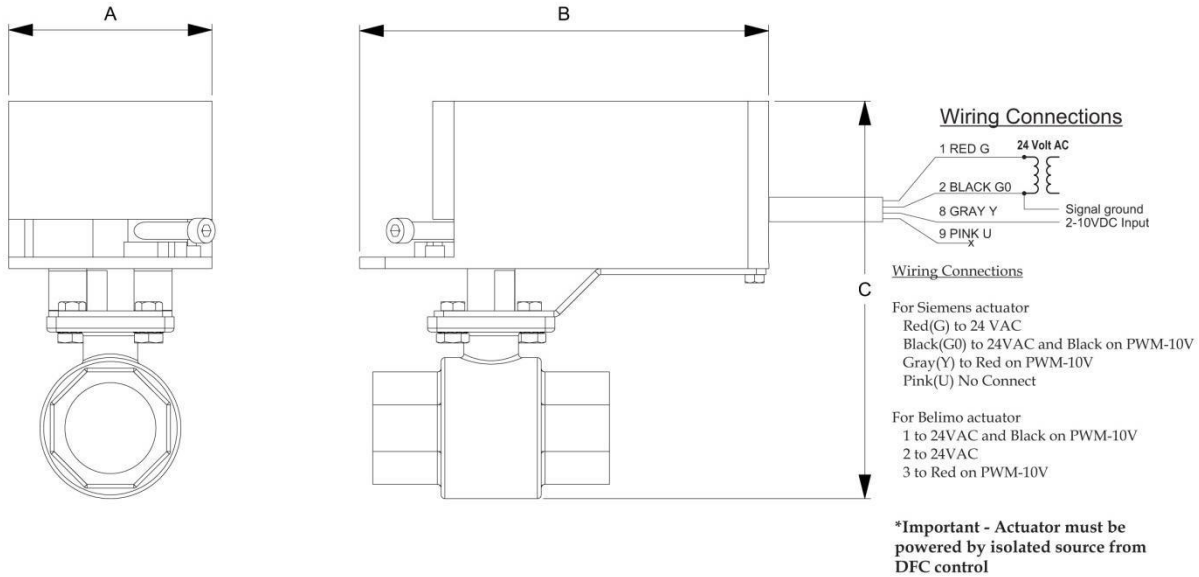

ABV - Modulating Gas Actuated Ball Valve

RTC PN	Actuator P N	Pipe Size	A	B	C
ABV-1.2NN	ACT-2.0	1/2"	2.68	5.4	4.79
ABV-3.4NN	ACT-2.0	3/4"	2.68	5.4	5.05
ABV-1.0NN	ACT-2.0	1"	2.68	5.4	5.35
ABV-11.4NN	ACT-3.0	1 1/4"	2.68	5.6	5.88
ABV-11.2NN	ACT-3.0	1 1/2"	2.68	5.83	6.22
ABV-2.0NN	ACT-3.0	2"	2.68	6.22	6.9

** All dimensions are in inches. The ball valve assembly and actuator are sold separately.