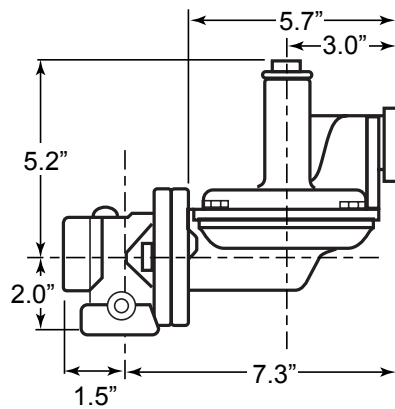

# Model 496 Illustrations

Domestic Service Regulator

## Dimensions

496-20 Straight Body  
 All Outlet Sizes

496-10 Angle Body  
 3/4" and 1" Outlet ONLY

## Valve Body Sizes

Straight	Angle
3/8" x 3/8"	-
1/2" x 1/2"	-
3/4" x 3/4"	3/4" x 3/4"
3/4" x 1"	3/4" x 1"
1" x 1"	1" x 1"