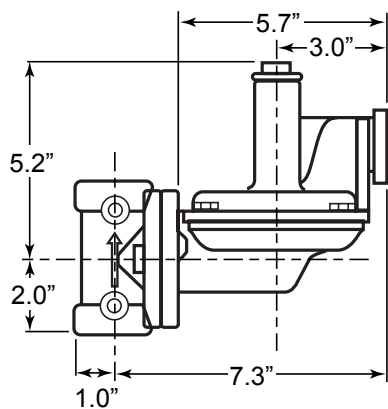

# Model 496 Illustrations

Domestic Service Regulator

## Dimensions

496-20 Straight Body  
 All Outlet Sizes

496-10 Angle Body  
 3/4" and 1" Outlet ONLY

## Valve Body Sizes

Straight	Angle
3/8" x 3/8"	-
1/2" x 1/2"	-
3/4" x 3/4"	3/4" x 3/4"
3/4" x 1"	3/4" x 1"
1" x 1"	1" x 1"