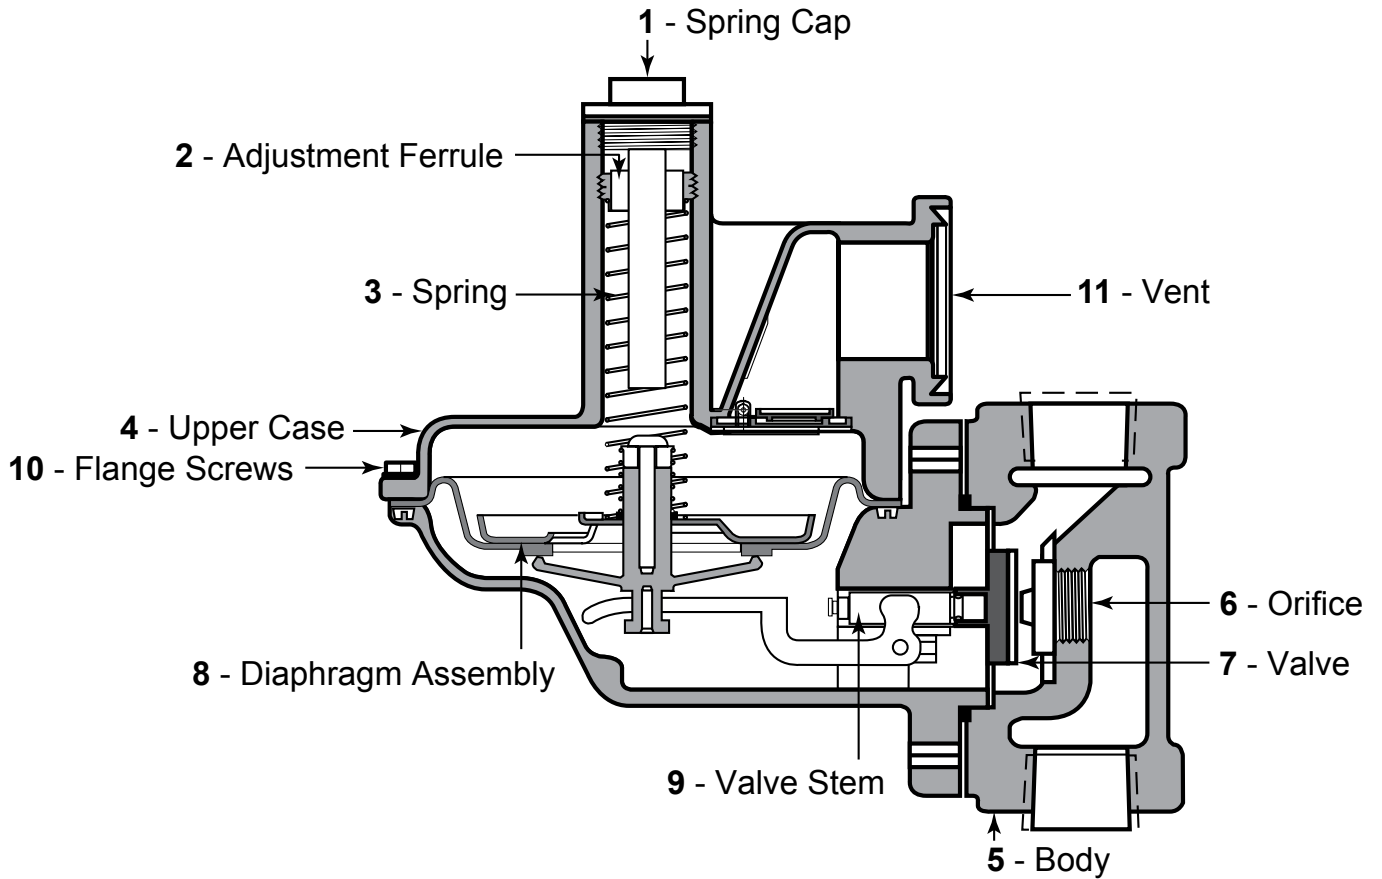

# Model 496 Illustrations

Domestic Service Regulator

## Dimensions

496-20 Straight Body  
 All Outlet Sizes

496-10 Angle Body  
 3/4" and 1" Outlet ONLY

## Valve Body Sizes

Straight	Angle
3/8" x 3/8"	-
1/2" x 1/2"	-
3/4" x 3/4"	3/4" x 3/4"
3/4" x 1"	3/4" x 1"
1" x 1"	1" x 1"