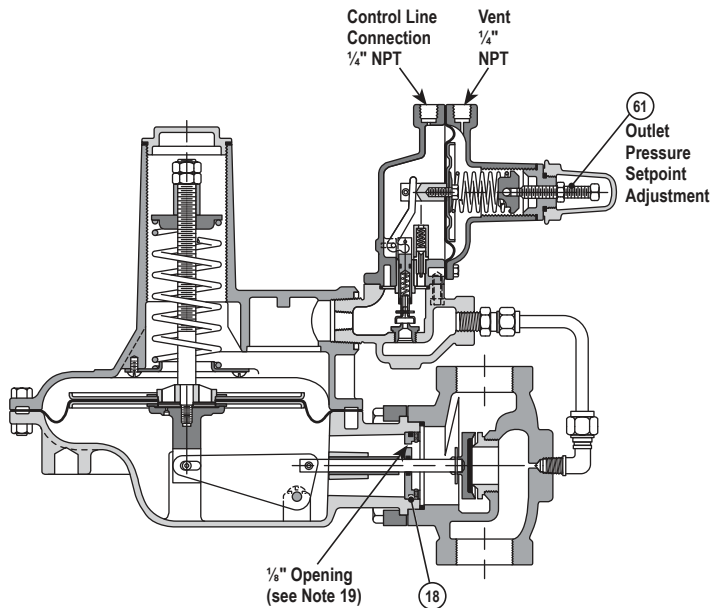

# Model 243-RPC Pilot Operated Regulator Illustrations

## 243-RPC Pilot Operated Regulators

### Model 243-RPC-A – 1/8" Throat Opening

### Model 243-RPC-B – 1/8" Throat Opening and no control line