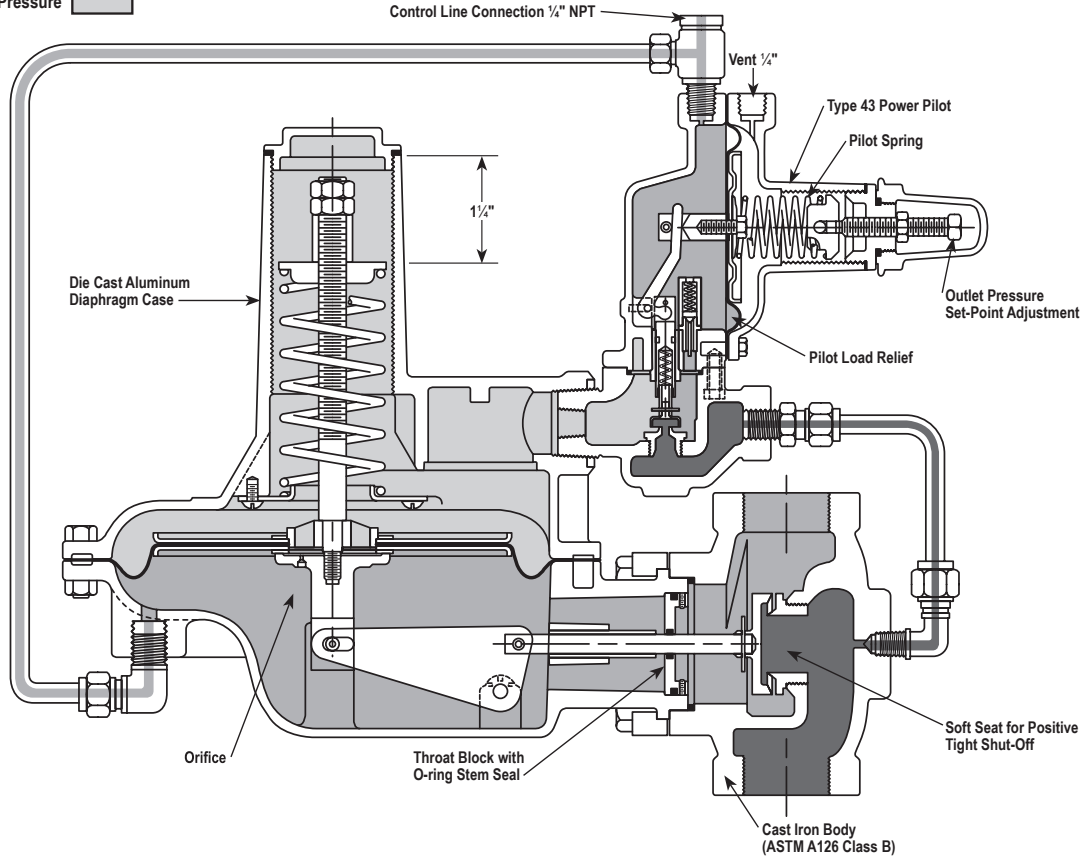

# Model 243-RPC Pilot Operated Regulator Illustrations

## 243-RPC Pilot Operated Regulators

### Model 243-RPC-A – 1/8" Throat Opening

### Model 243-RPC-B – 1/8" Throat Opening and no control line