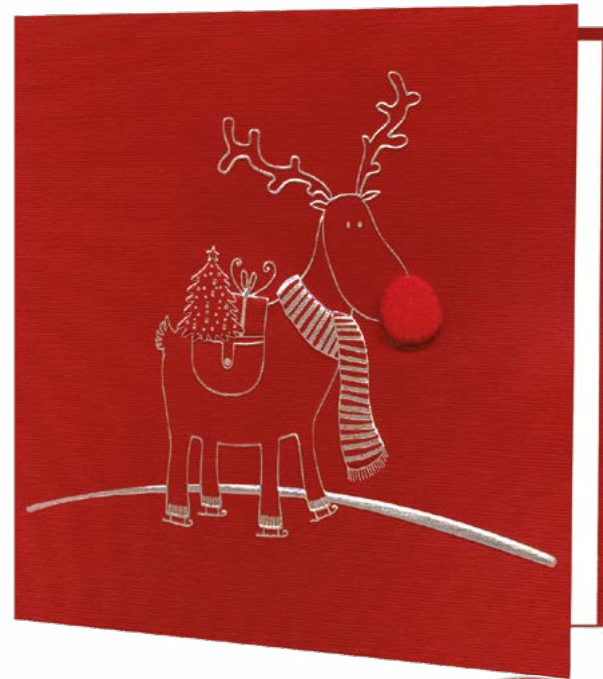

Detail

02.6.241

Size: 160 x 160 mm

- Cover: textured red paper
- Silver foil
- Cotton red ball
- Embossing
- Double white insert
- Complimentary envelopes
- PRICE BAND: C