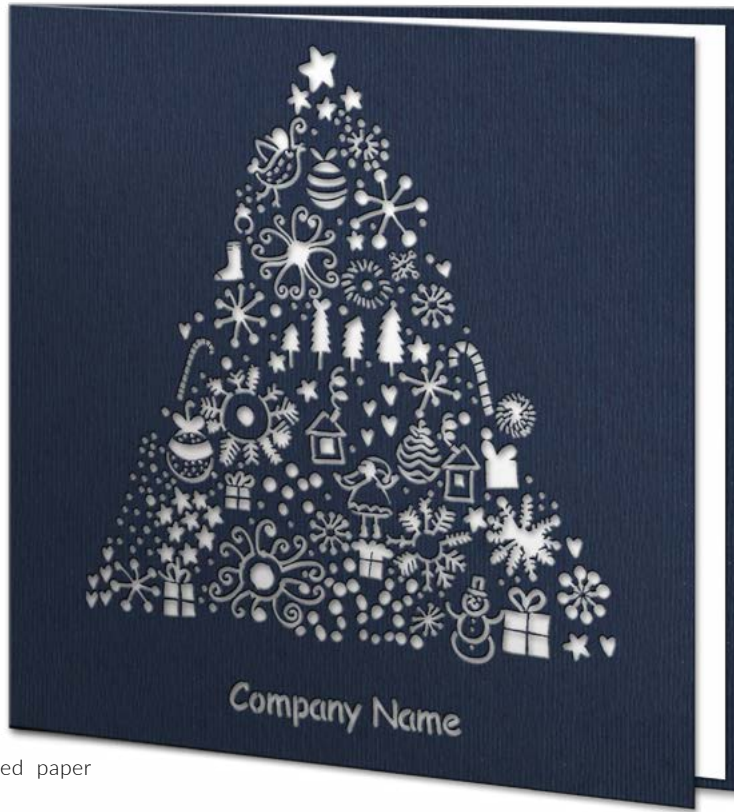

02.15.460

Size: 160 x 160 mm

Cover: navy blue textured paper

White double insert

Laser cut motif

Company cut out logo or name

Colour paper and insert can be changed

Complimentary envelopes

PRICE BAND: D