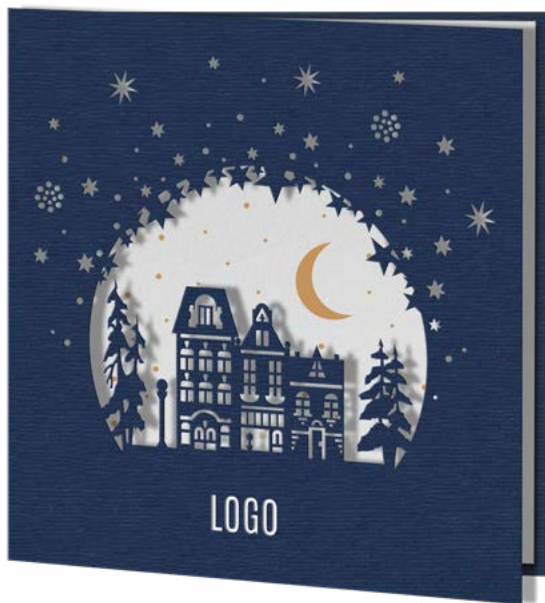

02.16.117

Size: 160 x 160 mm

Cover: textured blue navy paper
Double white metallic, printed insert
Laser cut motif
Company cut out logo or name
Colour paper and insert can be changed
Complimentary envelopes

PRICE BAND: C