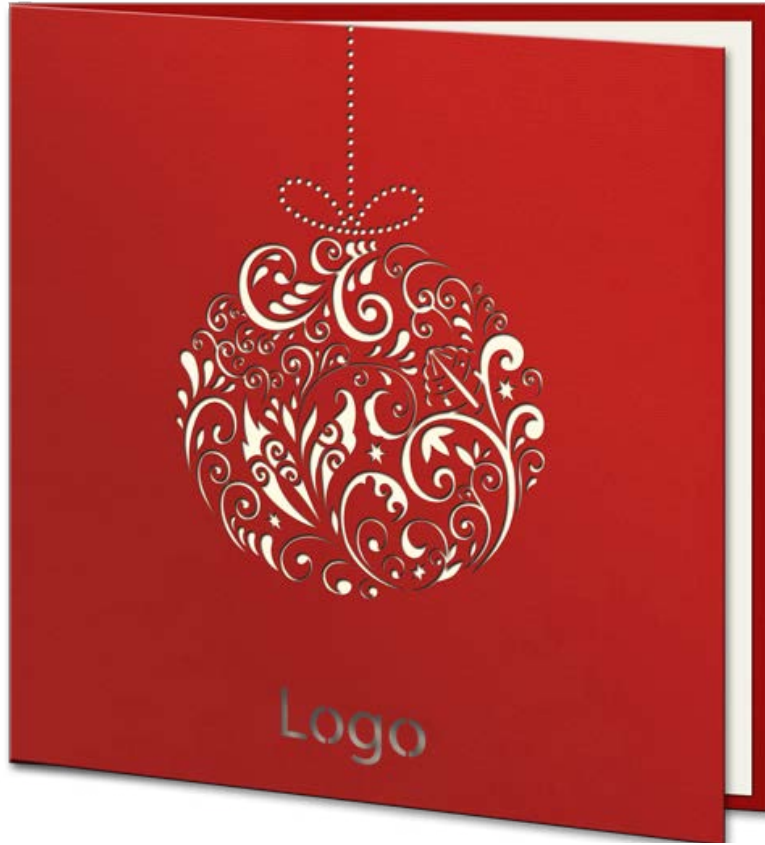

02.13.420

Size: 160 x 160 mm

Cover: textured red Italian paper

Laser cut motif

Company cut out logo or name

Colour paper and insert can be changed

Double white insert

Complimentary envelopes

PRICE BAND: C