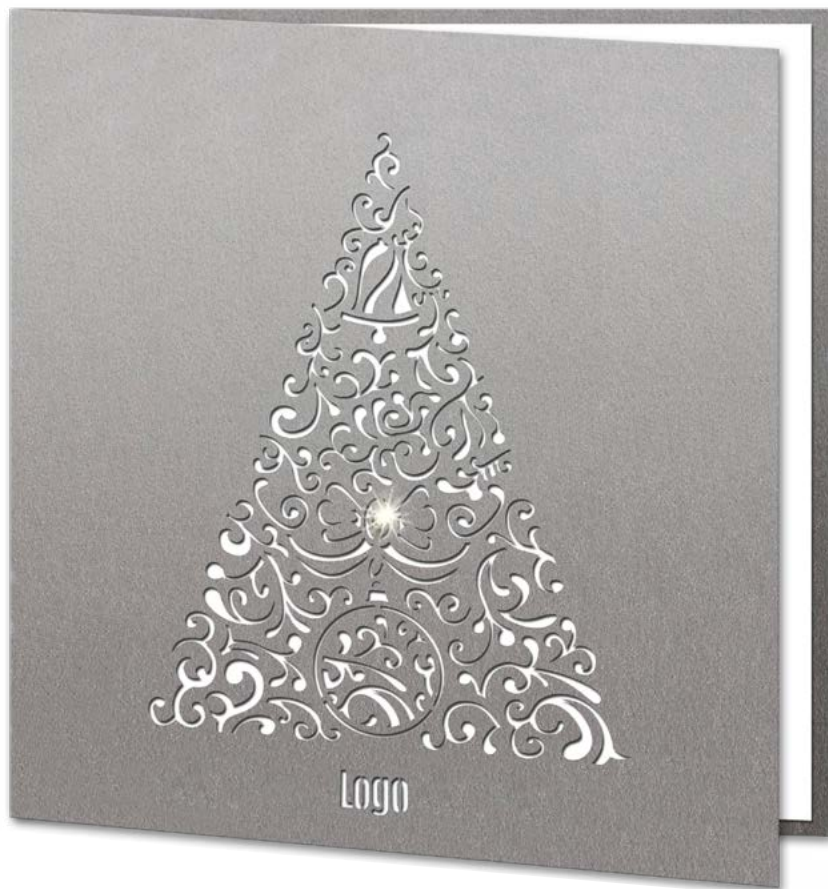

Company cut out logo or name

Colour paper and insert can be changed

Complimentary envelopes

**PRICE BAND: C**

**02.13.429**

**Size: 135 x 135 mm**

Cover: red paper

White double insert with gold foil

Laser cut motif

Company cut out logo or name

Colour paper and insert can be changed

Complimentary envelopes

**PRICE BAND: C**

**Detail**