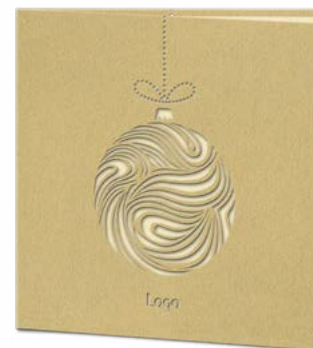

02.16.149

Size: 135 x 135 mm

Cover: metallic gold paper

Cream double insert

Laser cut motif

Company cut out logo or name

Colour paper and insert can be changed

Complimentary envelopes

PRICE BAND: C