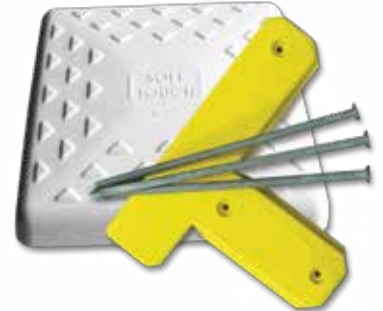

### A Series - Premium Bases For full season installation

- The ultimate in safety, installation and maintenance
- Full-season mounting system
- Patented 7" Box In-Ground Mount
- Exclusive "Progressive Release" Design

### C Series - Convertible Bases For use with existing mounts

- Use the safest bases with existing 1" stake or 1-1/2" sleeve mounting systems
- Great for adapting to different mounting systems at multiple facilities
- Exclusive "Progressive Release" Design

### S Series - Spike Down Bases For game time installation

- Use the safest bases anywhere with this exclusive spike down mounting system
- Easy game-time installation and easy removal
- Perfect for facilities without permanent mounting systems
- Exclusive "Progressive Release" Design

### T Series - Soft Touch® for Turf For synthetic playing fields

- No mounting system necessary
- Easy game-time install
- Can remain in ground year round
- For synthetic turf