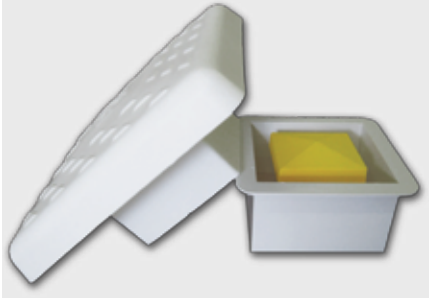

### A Series - Premium Bases For full season installation

- The ultimate in safety, installation and maintenance
- Full-season mounting system
- Patented 7" Box In-Ground Mount
- Exclusive "Progressive Release" Design

### C Series - Convertible Bases For use with existing mounts

- Use the safest bases with existing 1" stake or 1-1/2" sleeve mounting systems
- Great for adapting to different mounting systems at multiple facilities
- Exclusive "Progressive Release" Design

### S Series - Spike Down Bases For game time installation

- Use the safest bases anywhere with this exclusive spike down mounting system
- Easy game-time installation and easy removal
- Perfect for facilities without permanent mounting systems
- Exclusive "Progressive Release" Design