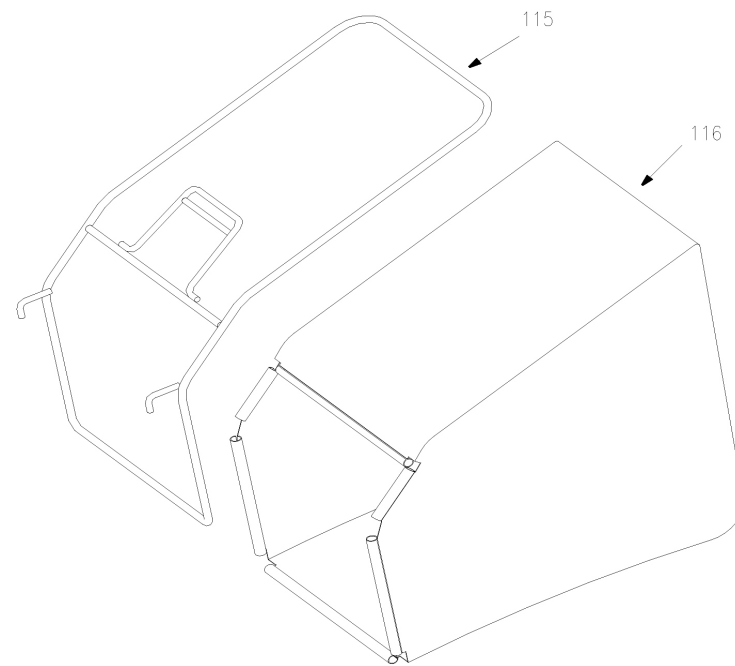

Bluebird Taurus 51TH Rotary Mower

Bluebird Taurus 51TH Rotary Mower

Bluebird Taurus 51TH Rotary Mower

Bluebird Taurus 51TH Rotary Mower

| REF NO. | PART NO. | DESCRIPTION |
|---------|-------------|-------------------------------------|
| 8 | WORD18.6-04 | Handle Grip |
| 9 | 2003201 | Drive Clutch Lever |
| 10 | B820-640 | Phillips Hd Screw M6*40mm |
| 11 | 2003002 | Upper handle |
| 13 | XSZ56-1-09 | Knob Nut M8mm |
| 15 | XSZ56-1-17 | Hair Pin |
| 16 | 2003101 | Blade Control Handle |
| 17 | B820-650 | Phillips Hd Screw M6*50mm |
| 18 | WORD18.6-05 | Guy hook |
| 19 | B6182-6 | Nylon Insert Lock Nut M6mm |
| 20 | B97.1-6 | Flat Washer 6mm |
| 21 | XSS46.7 | Throttle Control Assembly |
| 22 | 2203333 | Cable unit |
| 23 | 2011031 | Cable Clamp |
| 24 | XSS46.4-04 | Bolt, Handle |
| 25 | 2003001 | Lower handle |
| 26 | B801-840 | Square Neck Bolt M8x40mm |
| 28 | 2203003 | Bracket |
| 29 | B91-220 | Hair Pin |
| 30 | 2205000A | Right Bracket |
| 31 | 2200003A | Torsion Spring, Right |
| 32 | B6182-8 | Nylon Insert Lock Nut M8mm |
| 33 | B801-816 | Square Neck Bolt M8x16mm |
| 34 | 2000008C | Height Adjustment Rack |
| 35 | B5787-616 | Hex Hd. Flange Bolt M6x16mm |
| 36 | 2200021 | Torsion Spring |
| 37 | 2000016 | Mulch Cover |
| 38 | 2213000 | Mounting Bracket, Discharging Chute |
| 39 | 2000019 | Pivot Shaft |
| 40 | 2008210 | Mower Deck |
| 41 | 2211000 | Middle Baffle |
| 42 | B5787-835 | Hex Hd. Flange Bolt M8x35mm |
| 43 | B5787-865 | Hex Hd. Flange Bolt M8x65mm |
| 44 | 2010000 | Rear Baffle |
| 45 | B5787-612 | Hex Hd. Flange Bolt M6x12mm |
| 46 | XSS46-15 | Rear Guard |
| 47 | 2000006 | Rod, Rear Guard |
| 48 | 2200002A | Torsion Spring, Left |
| 49 | 2204000A | Left Bracket |
| 50 | 2000004 | Rear Cover |
| 51 | 2000001A | Rod, Rear Cover |