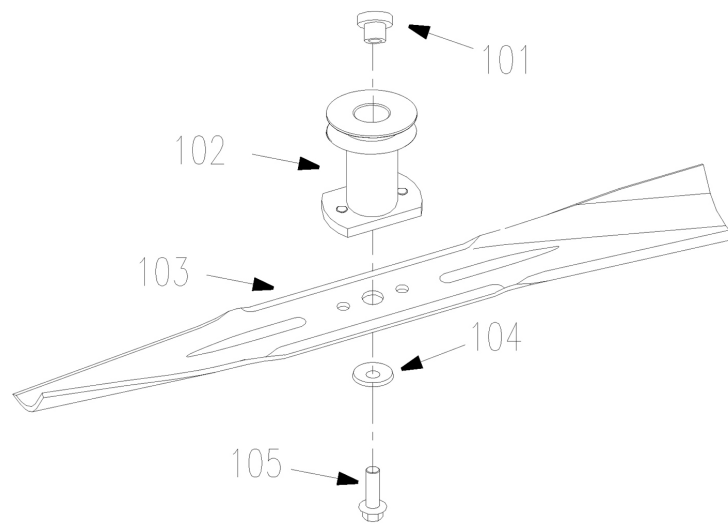

Bluebird Taurus 51TH Rotary Mower

Bluebird Taurus 51TH Rotary Mower

Bluebird Taurus 51TH Rotary Mower

Bluebird Taurus 51TH Rotary Mower

| REF NO. | PART NO. | DESCRIPTION |
|---------|-------------|-------------------------------------|
| 8 | WORD18.6-04 | Handle Grip |
| 9 | 2003201 | Drive Clutch Lever |
| 10 | B820-640 | Phillips Hd Screw M6*40mm |
| 11 | 2003002 | Upper handle |
| 13 | XSZ56-1-09 | Knob Nut M8mm |
| 15 | XSZ56-1-17 | Hair Pin |
| 16 | 2003101 | Blade Control Handle |
| 17 | B820-650 | Phillips Hd Screw M6*50mm |
| 18 | WORD18.6-05 | Guy hook |
| 19 | B6182-6 | Nylon Insert Lock Nut M6mm |
| 20 | B97.1-6 | Flat Washer 6mm |
| 21 | XSS46.7 | Throttle Control Assembly |
| 22 | 2203333 | Cable unit |
| 23 | 2011031 | Cable Clamp |
| 24 | XSS46.4-04 | Bolt, Handle |
| 25 | 2003001 | Lower handle |
| 26 | B801-840 | Square Neck Bolt M8x40mm |
| 28 | 2203003 | Bracket |
| 29 | B91-220 | Hair Pin |
| 30 | 2205000A | Right Bracket |
| 31 | 2200003A | Torsion Spring, Right |
| 32 | B6182-8 | Nylon Insert Lock Nut M8mm |
| 33 | B801-816 | Square Neck Bolt M8x16mm |
| 34 | 2000008C | Height Adjustment Rack |
| 35 | B5787-616 | Hex Hd. Flange Bolt M6x16mm |
| 36 | 2200021 | Torsion Spring |
| 37 | 2000016 | Mulch Cover |
| 38 | 2213000 | Mounting Bracket, Discharging Chute |
| 39 | 2000019 | Pivot Shaft |
| 40 | 2008210 | Mower Deck |
| 41 | 2211000 | Middle Baffle |
| 42 | B5787-835 | Hex Hd. Flange Bolt M8x35mm |
| 43 | B5787-865 | Hex Hd. Flange Bolt M8x65mm |
| 44 | 2010000 | Rear Baffle |
| 45 | B5787-612 | Hex Hd. Flange Bolt M6x12mm |
| 46 | XSS46-15 | Rear Guard |
| 47 | 2000006 | Rod, Rear Guard |
| 48 | 2200002A | Torsion Spring, Left |
| 49 | 2204000A | Left Bracket |
| 50 | 2000004 | Rear Cover |
| 51 | 2000001A | Rod, Rear Cover |