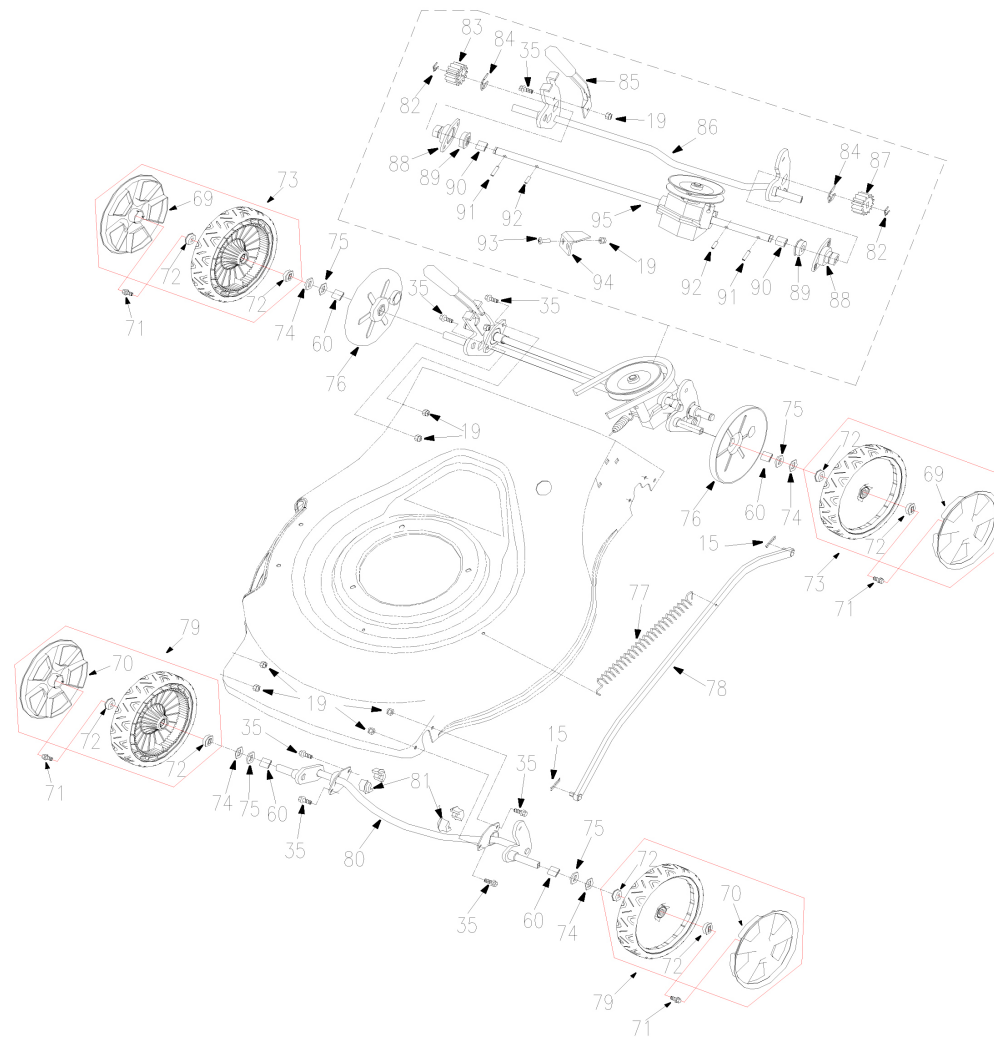

Bluebird Taurus 51TH Rotary Mower

Bluebird Taurus 51TH Rotary Mower

Bluebird Taurus 51TH Rotary Mower

Bluebird Taurus 51TH Rotary Mower

| REF NO. | PART NO. | DESCRIPTION |
|---------|-------------|-------------------------------------|
| 8 | WORD18.6-04 | Handle Grip |
| 9 | 2003201 | Drive Clutch Lever |
| 10 | B820-640 | Phillips Hd Screw M6*40mm |
| 11 | 2003002 | Upper handle |
| 13 | XSZ56-1-09 | Knob Nut M8mm |
| 15 | XSZ56-1-17 | Hair Pin |
| 16 | 2003101 | Blade Control Handle |
| 17 | B820-650 | Phillips Hd Screw M6*50mm |
| 18 | WORD18.6-05 | Guy hook |
| 19 | B6182-6 | Nylon Insert Lock Nut M6mm |
| 20 | B97.1-6 | Flat Washer 6mm |
| 21 | XSS46.7 | Throttle Control Assembly |
| 22 | 2203333 | Cable unit |
| 23 | 2011031 | Cable Clamp |
| 24 | XSS46.4-04 | Bolt, Handle |
| 25 | 2003001 | Lower handle |
| 26 | B801-840 | Square Neck Bolt M8x40mm |
| 28 | 2203003 | Bracket |
| 29 | B91-220 | Hair Pin |
| 30 | 2205000A | Right Bracket |
| 31 | 2200003A | Torsion Spring, Right |
| 32 | B6182-8 | Nylon Insert Lock Nut M8mm |
| 33 | B801-816 | Square Neck Bolt M8x16mm |
| 34 | 2000008C | Height Adjustment Rack |
| 35 | B5787-616 | Hex Hd. Flange Bolt M6x16mm |
| 36 | 2200021 | Torsion Spring |
| 37 | 2000016 | Mulch Cover |
| 38 | 2213000 | Mounting Bracket, Discharging Chute |
| 39 | 2000019 | Pivot Shaft |
| 40 | 2008210 | Mower Deck |
| 41 | 2211000 | Middle Baffle |
| 42 | B5787-835 | Hex Hd. Flange Bolt M8x35mm |
| 43 | B5787-865 | Hex Hd. Flange Bolt M8x65mm |
| 44 | 2010000 | Rear Baffle |
| 45 | B5787-612 | Hex Hd. Flange Bolt M6x12mm |
| 46 | XSS46-15 | Rear Guard |
| 47 | 2000006 | Rod, Rear Guard |
| 48 | 2200002A | Torsion Spring, Left |
| 49 | 2204000A | Left Bracket |
| 50 | 2000004 | Rear Cover |
| 51 | 2000001A | Rod, Rear Cover |