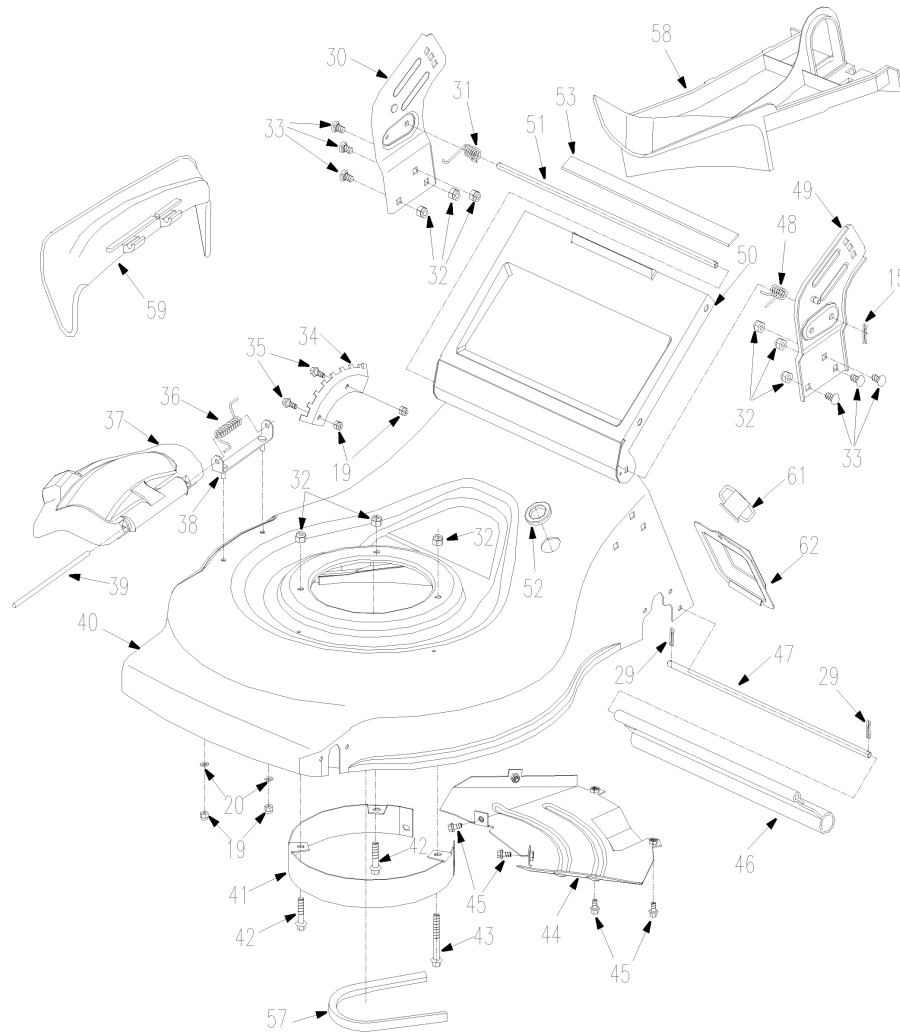

Bluebird Taurus 51TH Rotary Mower

Bluebird Taurus 51TH Rotary Mower

Bluebird Taurus 51TH Rotary Mower

Bluebird Taurus 51TH Rotary Mower

| REF NO. | PART NO. | DESCRIPTION |
|---------|-------------|-------------------------------------|
| 8 | WORD18.6-04 | Handle Grip |
| 9 | 2003201 | Drive Clutch Lever |
| 10 | B820-640 | Phillips Hd Screw M6*40mm |
| 11 | 2003002 | Upper handle |
| 13 | XSZ56-1-09 | Knob Nut M8mm |
| 15 | XSZ56-1-17 | Hair Pin |
| 16 | 2003101 | Blade Control Handle |
| 17 | B820-650 | Phillips Hd Screw M6*50mm |
| 18 | WORD18.6-05 | Guy hook |
| 19 | B6182-6 | Nylon Insert Lock Nut M6mm |
| 20 | B97.1-6 | Flat Washer 6mm |
| 21 | XSS46.7 | Throttle Control Assembly |
| 22 | 2203333 | Cable unit |
| 23 | 2011031 | Cable Clamp |
| 24 | XSS46.4-04 | Bolt, Handle |
| 25 | 2003001 | Lower handle |
| 26 | B801-840 | Square Neck Bolt M8x40mm |
| 28 | 2203003 | Bracket |
| 29 | B91-220 | Hair Pin |
| 30 | 2205000A | Right Bracket |
| 31 | 2200003A | Torsion Spring, Right |
| 32 | B6182-8 | Nylon Insert Lock Nut M8mm |
| 33 | B801-816 | Square Neck Bolt M8x16mm |
| 34 | 2000008C | Height Adjustment Rack |
| 35 | B5787-616 | Hex Hd. Flange Bolt M6x16mm |
| 36 | 2200021 | Torsion Spring |
| 37 | 2000016 | Mulch Cover |
| 38 | 2213000 | Mounting Bracket, Discharging Chute |
| 39 | 2000019 | Pivot Shaft |
| 40 | 2008210 | Mower Deck |
| 41 | 2211000 | Middle Baffle |
| 42 | B5787-835 | Hex Hd. Flange Bolt M8x35mm |
| 43 | B5787-865 | Hex Hd. Flange Bolt M8x65mm |
| 44 | 2010000 | Rear Baffle |
| 45 | B5787-612 | Hex Hd. Flange Bolt M6x12mm |
| 46 | XSS46-15 | Rear Guard |
| 47 | 2000006 | Rod, Rear Guard |
| 48 | 2200002A | Torsion Spring, Left |
| 49 | 2204000A | Left Bracket |
| 50 | 2000004 | Rear Cover |
| 51 | 2000001A | Rod, Rear Cover |