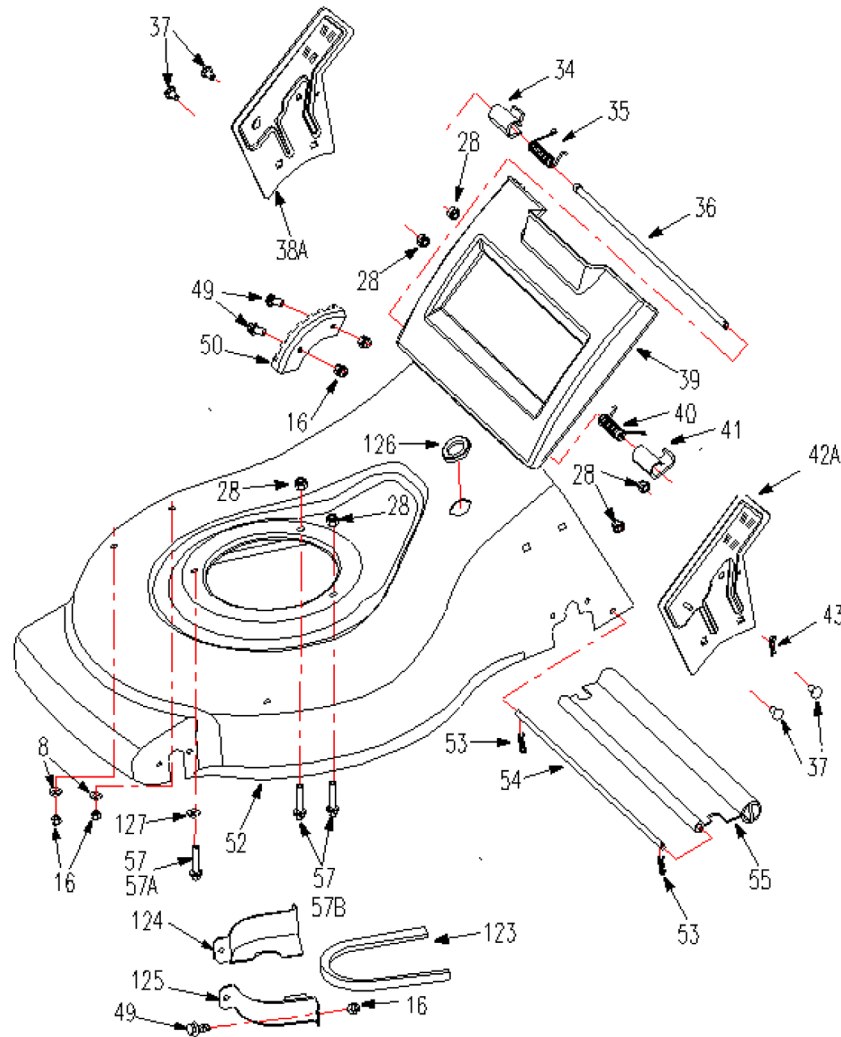

Bluebird Taurus 46TH Rotary Mower

Bluebird Taurus 46TH Rotary Mower

Bluebird Taurus 46TH Rotary Mower

Bluebird Taurus 46TH Rotary Mower

REF NO.	PART NO.	DESCRIPTION
8	B97.1-6	Flat Washer 6mm
12	B820-640	Phillips Hd Screw M6x40mm
14	B820-650	Phillips Hd Screw M6x50mm
15	2011031	Cable Clip
16	B6182-6	Nut M6
18	2215300	Throttle Control Assembly
18A	2215300A▲	Throttle Control Assembly
19	2203333	Cable Unit
19A	2203334▲	Cable Unit
24	XSZ56-1-09	Knob Nut M8
28	B6182-8	Nylon Insert Lock Nut M8mm
34	2000054	Torsion Spring Seat, RH
35	2000056	Torsion Spring, Right
36	2000024	Rod, Rear Cover
37	B801-816	Square Neck Bolt M8x16mm
38A	1822006	Right Bracket
39	1800004	Rear Cover
40	2000055	Torsion Spring, Left
41	2000053	Torsion Spring Seat, LH
42A	1822004	Left Bracket
43	XSZ56-1-17	Hair Pin
49	B5787-616	Hex Hd. Flange Bolt M6x16mm
50	1822031	Height Adjustment
52	1822050	Mower Deck
53	B91-220	Hair Pin 2x20
54	2000006	Rod, Rear Guard
55	XSS46-15	Rear Guard
57	B5787-835	Hex Hd. Flange Bolt M8x35mm
57A	B5787-820▲	Hex Hd. Flange Bolt M8x20mm
57B	B5787-840▲	Square Neck Bolt M8x40mm
66	WORD18.6-04	Handle Grip
67	2003101	Blade Control Handle
68	1803002A	Upper Handle
69	WORD18.6-01A	Lower Handle
70	XSZ56-1-15	Bolt, Handle
71	B801-840	Square Neck Bolt M8x40mm
72	00701	Hub Cap
73	B5787-816	Hex Hd. Flange Bolt M8x16mm
74	00700	Wheel 7x2.25"
75	WORD18-01	Bearing