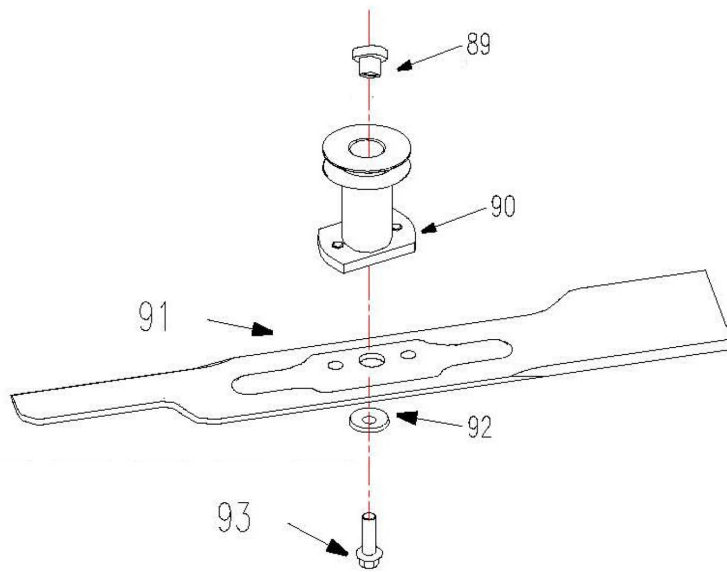

Bluebird Taurus 46TH Rotary Mower

Bluebird Taurus 46TH Rotary Mower

Bluebird Taurus 46TH Rotary Mower

Bluebird Taurus 46TH Rotary Mower

REF NO.	PART NO.	DESCRIPTION
8	B97.1-6	Flat Washer 6mm
12	B820-640	Phillips Hd Screw M6x40mm
14	B820-650	Phillips Hd Screw M6x50mm
15	2011031	Cable Clip
16	B6182-6	Nut M6
18	2215300	Throttle Control Assembly
18A	2215300A▲	Throttle Control Assembly
19	2203333	Cable Unit
19A	2203334▲	Cable Unit
24	XSZ56-1-09	Knob Nut M8
28	B6182-8	Nylon Insert Lock Nut M8mm
34	2000054	Torsion Spring Seat, RH
35	2000056	Torsion Spring, Right
36	2000024	Rod, Rear Cover
37	B801-816	Square Neck Bolt M8x16mm
38A	1822006	Right Bracket
39	1800004	Rear Cover
40	2000055	Torsion Spring, Left
41	2000053	Torsion Spring Seat, LH
42A	1822004	Left Bracket
43	XSZ56-1-17	Hair Pin
49	B5787-616	Hex Hd. Flange Bolt M6x16mm
50	1822031	Height Adjustment
52	1822050	Mower Deck
53	B91-220	Hair Pin 2x20
54	2000006	Rod, Rear Guard
55	XSS46-15	Rear Guard
57	B5787-835	Hex Hd. Flange Bolt M8x35mm
57A	B5787-820▲	Hex Hd. Flange Bolt M8x20mm
57B	B5787-840▲	Square Neck Bolt M8x40mm
66	WORD18.6-04	Handle Grip
67	2003101	Blade Control Handle
68	1803002A	Upper Handle
69	WORD18.6-01A	Lower Handle
70	XSZ56-1-15	Bolt, Handle
71	B801-840	Square Neck Bolt M8x40mm
72	00701	Hub Cap
73	B5787-816	Hex Hd. Flange Bolt M8x16mm
74	00700	Wheel 7x2.25"
75	WORD18-01	Bearing

Note: The part no. with "▲" is only for WORLD engine.

Bluebird Taurus 46TH Rotary Mower