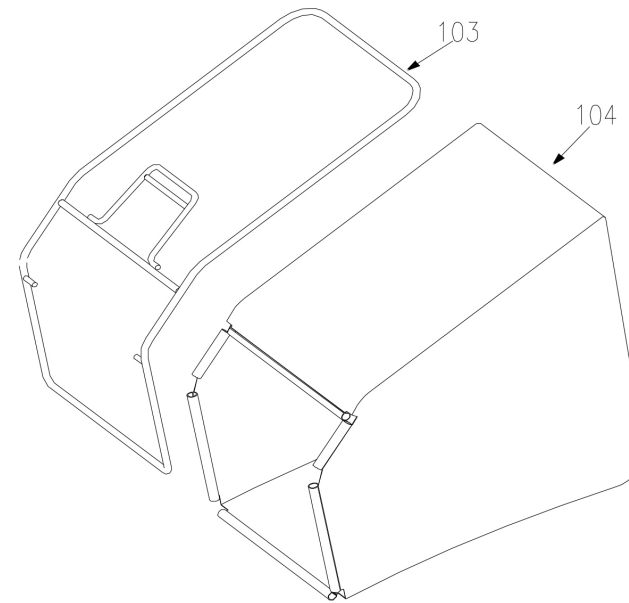

Bluebird Taurus 46TH Rotary Mower

Bluebird Taurus 46TH Rotary Mower

Bluebird Taurus 46TH Rotary Mower

Bluebird Taurus 46TH Rotary Mower

REF NO.	PART NO.	DESCRIPTION
8	B97.1-6	Flat Washer 6mm
12	B820-640	Phillips Hd Screw M6x40mm
14	B820-650	Phillips Hd Screw M6x50mm
15	2011031	Cable Clip
16	B6182-6	Nut M6
18	2215300	Throttle Control Assembly
18A	2215300A▲	Throttle Control Assembly
19	2203333	Cable Unit
19A	2203334▲	Cable Unit
24	XSZ56-1-09	Knob Nut M8
28	B6182-8	Nylon Insert Lock Nut M8mm
34	2000054	Torsion Spring Seat, RH
35	2000056	Torsion Spring, Right
36	2000024	Rod, Rear Cover
37	B801-816	Square Neck Bolt M8x16mm
38A	1822006	Right Bracket
39	1800004	Rear Cover
40	2000055	Torsion Spring, Left
41	2000053	Torsion Spring Seat, LH
42A	1822004	Left Bracket
43	XSZ56-1-17	Hair Pin
49	B5787-616	Hex Hd. Flange Bolt M6x16mm
50	1822031	Height Adjustment
52	1822050	Mower Deck
53	B91-220	Hair Pin 2x20
54	2000006	Rod, Rear Guard
55	XSS46-15	Rear Guard
57	B5787-835	Hex Hd. Flange Bolt M8x35mm
57A	B5787-820▲	Hex Hd. Flange Bolt M8x20mm
57B	B5787-840▲	Square Neck Bolt M8x40mm
66	WORD18.6-04	Handle Grip
67	2003101	Blade Control Handle
68	1803002A	Upper Handle
69	WORD18.6-01A	Lower Handle
70	XSZ56-1-15	Bolt, Handle
71	B801-840	Square Neck Bolt M8x40mm
72	00701	Hub Cap
73	B5787-816	Hex Hd. Flange Bolt M8x16mm
74	00700	Wheel 7x2.25"
75	WORD18-01	Bearing

Note: The part no. with "▲" is only for WORLD engine.

Bluebird Taurus 46TH Rotary Mower