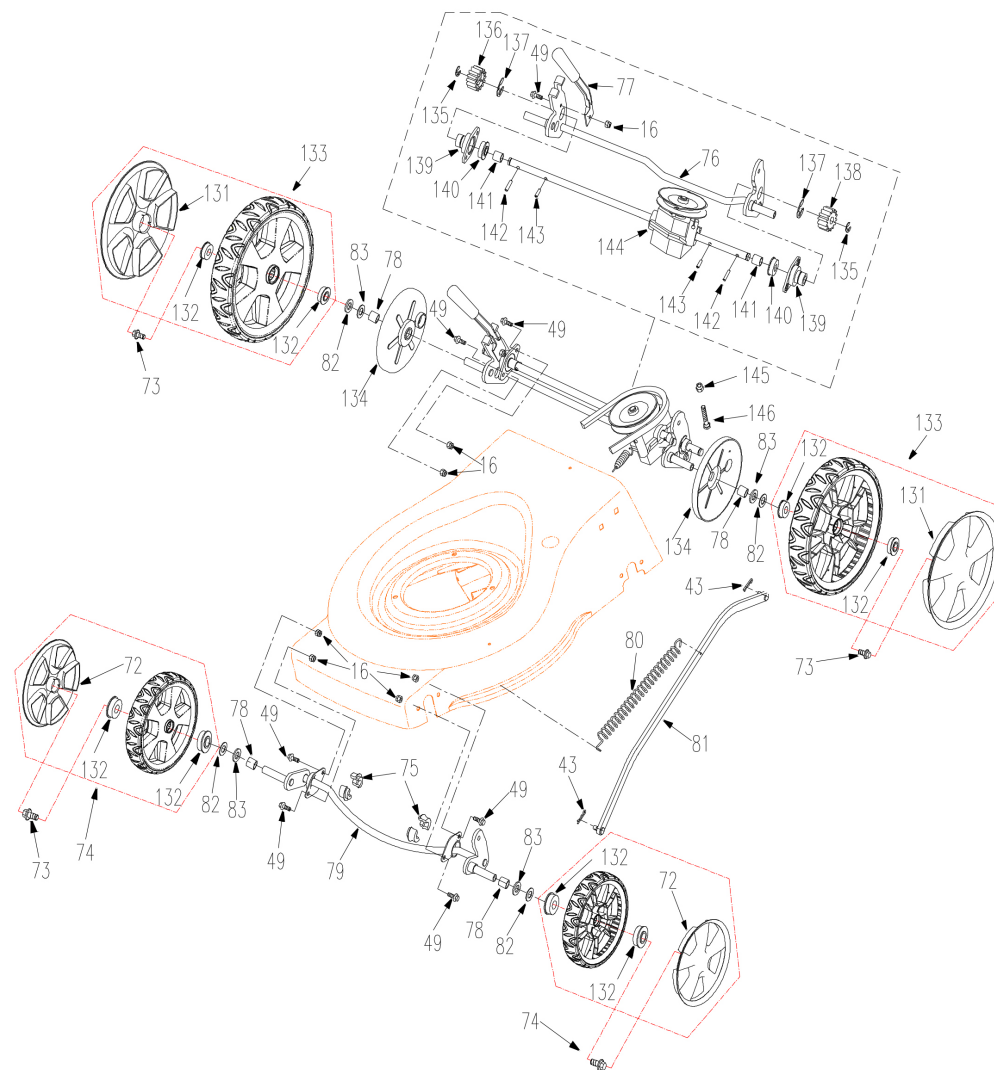

Bluebird Taurus 46TH Rotary Mower

Bluebird Taurus 46TH Rotary Mower

Bluebird Taurus 46TH Rotary Mower

Bluebird Taurus 46TH Rotary Mower

REF NO.	PART NO.	DESCRIPTION
8	B97.1-6	Flat Washer 6mm
12	B820-640	Phillips Hd Screw M6x40mm
14	B820-650	Phillips Hd Screw M6x50mm
15	2011031	Cable Clip
16	B6182-6	Nut M6
18	2215300	Throttle Control Assembly
18A	2215300A▲	Throttle Control Assembly
19	2203333	Cable Unit
19A	2203334▲	Cable Unit
24	XSZ56-1-09	Knob Nut M8
28	B6182-8	Nylon Insert Lock Nut M8mm
34	2000054	Torsion Spring Seat, RH
35	2000056	Torsion Spring, Right
36	2000024	Rod, Rear Cover
37	B801-816	Square Neck Bolt M8x16mm
38A	1822006	Right Bracket
39	1800004	Rear Cover
40	2000055	Torsion Spring, Left
41	2000053	Torsion Spring Seat, LH
42A	1822004	Left Bracket
43	XSZ56-1-17	Hair Pin
49	B5787-616	Hex Hd. Flange Bolt M6x16mm
50	1822031	Height Adjustment
52	1822050	Mower Deck
53	B91-220	Hair Pin 2x20
54	2000006	Rod, Rear Guard
55	XSS46-15	Rear Guard
57	B5787-835	Hex Hd. Flange Bolt M8x35mm
57A	B5787-820▲	Hex Hd. Flange Bolt M8x20mm
57B	B5787-840▲	Square Neck Bolt M8x40mm
66	WORD18.6-04	Handle Grip
67	2003101	Blade Control Handle
68	1803002A	Upper Handle
69	WORD18.6-01A	Lower Handle
70	XSZ56-1-15	Bolt, Handle
71	B801-840	Square Neck Bolt M8x40mm
72	00701	Hub Cap
73	B5787-816	Hex Hd. Flange Bolt M8x16mm
74	00700	Wheel 7x2.25"
75	WORD18-01	Bearing

Note: The part no. with "▲" is only for WORLD engine.

Bluebird Taurus 46TH Rotary Mower