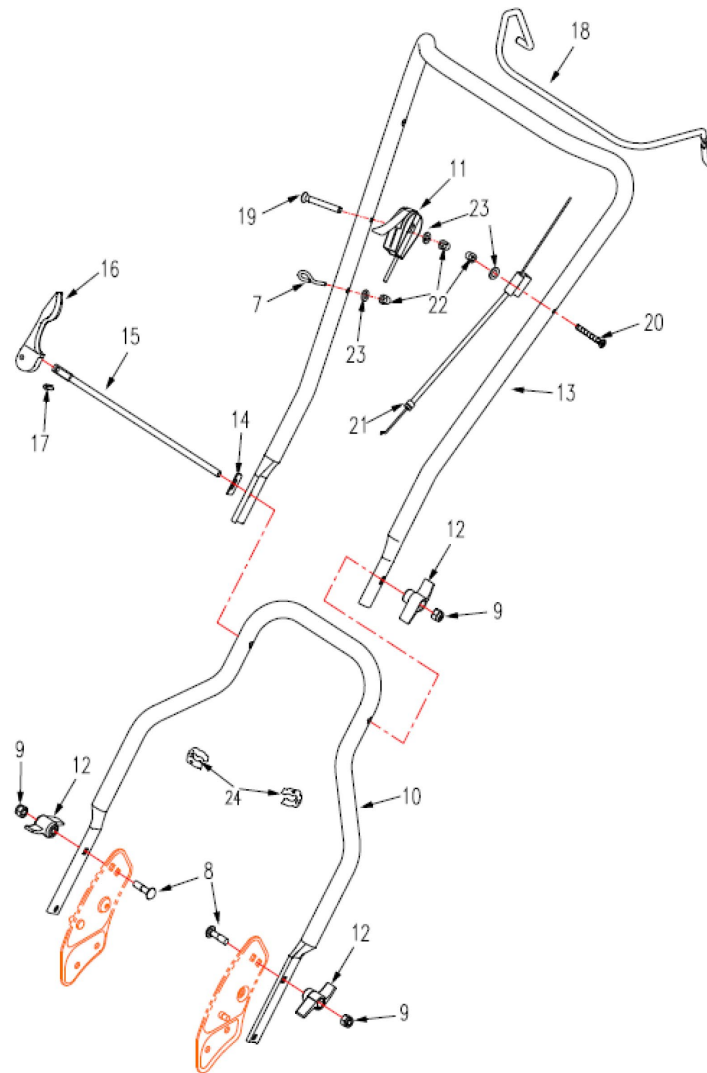

Bluebird Taurus 41 Rotary Mower

Bluebird Taurus 41 Rotary Mower

Bluebird Taurus 41 Rotary Mower

Bluebird Taurus 41 Rotary Mower

Bluebird Taurus 41 Rotary Mower

Ref.	Part No.	Description	Quantity
1	09T602	B&S 450series engine	1
2	WYS16-1	Handlebar & console	1
3	WYS16-2	Mower deck assembly	1
4	WYS16-3	Drive assembly	1
5	WYS16-4	Straight blade assembly	1
6	WYS16-5	Grass bag assembly	1
7	WORD18.6-05B	Guy Hook	1
8	B801-830	Bolt M8x30mm	2
9	B6182-8	Nut M8	3
10	1600501	Lower Handle	1
11	XSS46.7	Throttle Control Assembly	1
12	1600506	Knob	3
13	1600502A	Upper Handle	1
14	1600513	Quick fix flat	1
15	1600512	Traction screw	1
16	1600511	Quick fix	1
17	B879-619	Spring pin 6*19	1
18	1600505	Flywheel brake lever	1
19	B820-645	Philips Hd screw M6x45	1
20	B820-635	Philips Hd screw M6x35	1
21	1600122	Cable Unit	1
22	B923-6	Nut M6	3
23	B97.1-6	Washer 6mm	3

24	2011031	Cable Clamp	2
25	1600128	Right Holder	1
26	16-6	Star lock washer 6mm	2
27	1600129	Spacer	2
28	1600127	Left Holder	1
29	1600110	Rear Cover	1
30	1600125	Torsion Spring	1
31	1600115	Rod, rear cover	1
32	B3452.1-112265	Seal ring 11.2*2.65	1
33	1810014	Washing pot	1
34	1810015	Washer	1
35	B896-15	E-Clip 15mm	1
36	B5787-835	Flange bolt M8*35mm	3
37	1600100	Deck	1
38	B5787-816	Flange bolt M8*16mm	4
39	1600070	7"rear wheel	2
40	1600072	7" wheel cap	2
41	2201002	Bearing	8
42	16-12.8	Star lock washer 12.8mm	4
43	1600060	6"front wheel	2
44	1600062	6"wheel cap	2
45	1600112	Pull rod	1
46	16-8	Star lock washer 8mm	2
47	1600200	Front wheel shaft assembly	1