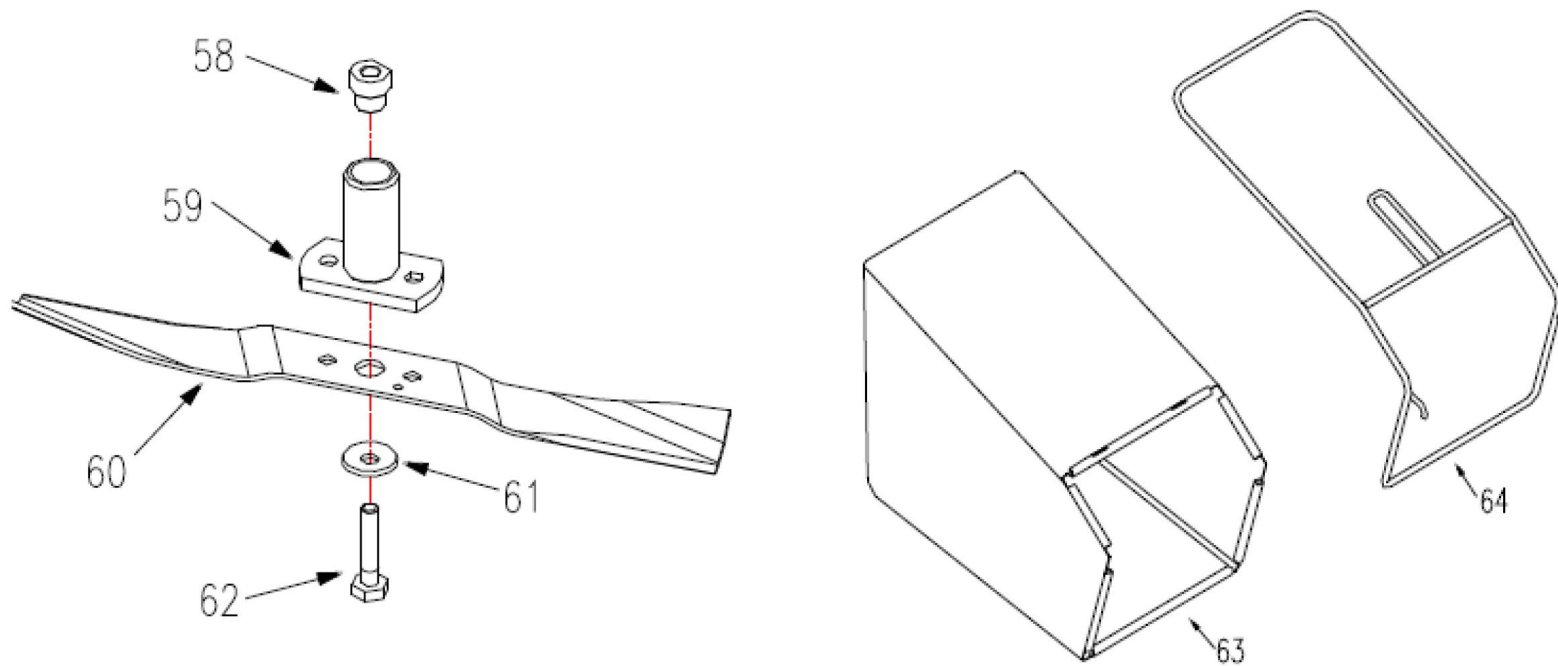

Bluebird Taurus 41 Rotary Mower

Bluebird Taurus 41 Rotary Mower

Bluebird Taurus 41 Rotary Mower

Bluebird Taurus 41 Rotary Mower

Bluebird Taurus 41 Rotary Mower

Ref.	Part No.	Description	Quantity
1	09T602	B&S 450series engine	1
2	WYS16-1	Handlebar & console	1
3	WYS16-2	Mower deck assembly	1
4	WYS16-3	Drive assembly	1
5	WYS16-4	Straight blade assembly	1
6	WYS16-5	Grass bag assembly	1
7	WORD18.6-05B	Guy Hook	1
8	B801-830	Bolt M8x30mm	2
9	B6182-8	Nut M8	3
10	1600501	Lower Handle	1
11	XSS46.7	Throttle Control Assembly	1
12	1600506	Knob	3
13	1600502A	Upper Handle	1
14	1600513	Quick fix flat	1
15	1600512	Traction screw	1
16	1600511	Quick fix	1
17	B879-619	Spring pin 6*19	1
18	1600505	Flywheel brake lever	1
19	B820-645	Philips Hd screw M6x45	1
20	B820-635	Philips Hd screw M6x35	1
21	1600122	Cable Unit	1
22	B923-6	Nut M6	3
23	B97.1-6	Washer 6mm	3

24	2011031	Cable Clamp	2
25	1600128	Right Holder	1
26	16-6	Star lock washer 6mm	2
27	1600129	Spacer	2
28	1600127	Left Holder	1
29	1600110	Rear Cover	1
30	1600125	Torsion Spring	1
31	1600115	Rod, rear cover	1
32	B3452.1-112265	Seal ring 11.2*2.65	1
33	1810014	Washing pot	1
34	1810015	Washer	1
35	B896-15	E-Clip 15mm	1
36	B5787-835	Flange bolt M8*35mm	3
37	1600100	Deck	1
38	B5787-816	Flange bolt M8*16mm	4
39	1600070	7"rear wheel	2
40	1600072	7" wheel cap	2
41	2201002	Bearing	8
42	16-12.8	Star lock washer 12.8mm	4
43	1600060	6"front wheel	2
44	1600062	6"wheel cap	2
45	1600112	Pull rod	1
46	16-8	Star lock washer 8mm	2
47	1600200	Front wheel shaft assembly	1