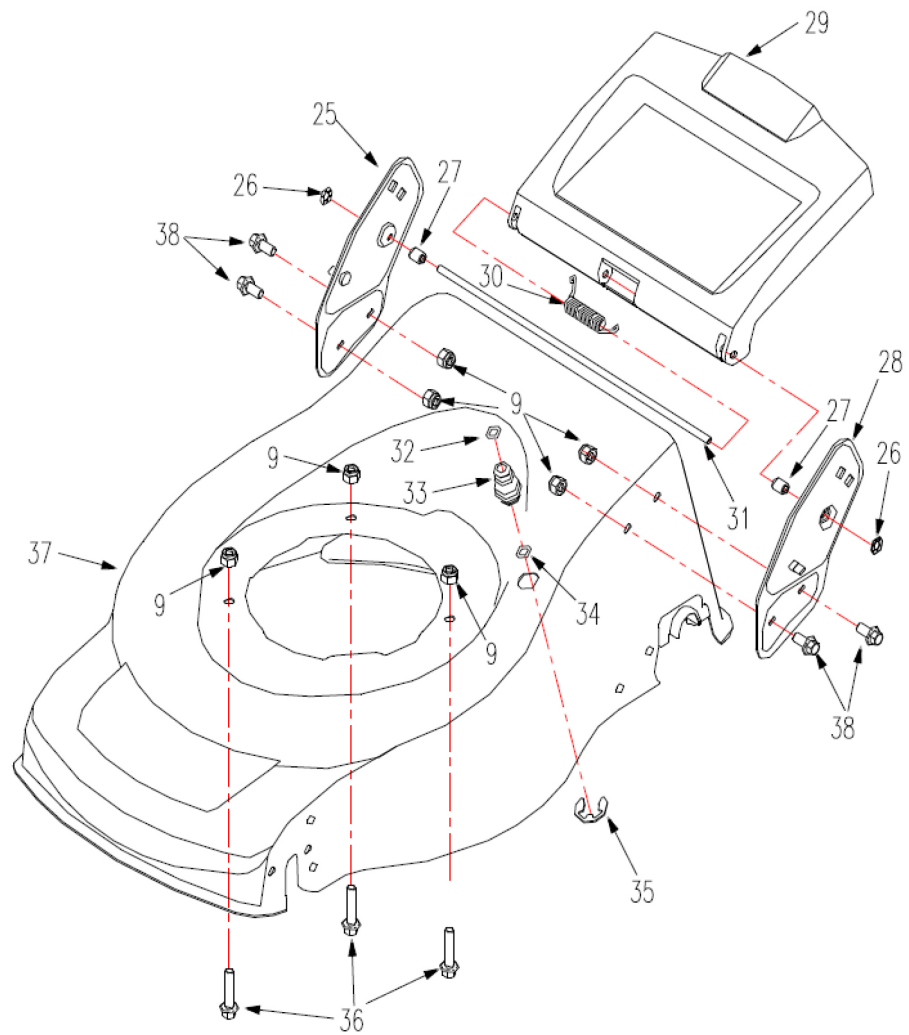

Bluebird Taurus 41 Rotary Mower

Bluebird Taurus 41 Rotary Mower

Bluebird Taurus 41 Rotary Mower

Bluebird Taurus 41 Rotary Mower

Bluebird Taurus 41 Rotary Mower

Ref.	Part No.	Description	Quantity
1	09T602	B&S 450series engine	1
2	WYS16-1	Handlebar & console	1
3	WYS16-2	Mower deck assembly	1
4	WYS16-3	Drive assembly	1
5	WYS16-4	Straight blade assembly	1
6	WYS16-5	Grass bag assembly	1
7	WORD18.6-05B	Guy Hook	1
8	B801-830	Bolt M8x30mm	2
9	B6182-8	Nut M8	3
10	1600501	Lower Handle	1
11	XSS46.7	Throttle Control Assembly	1
12	1600506	Knob	3
13	1600502A	Upper Handle	1
14	1600513	Quick fix flat	1
15	1600512	Traction screw	1
16	1600511	Quick fix	1
17	B879-619	Spring pin 6*19	1
18	1600505	Flywheel brake lever	1
19	B820-645	Philips Hd screw M6x45	1
20	B820-635	Philips Hd screw M6x35	1
21	1600122	Cable Unit	1
22	B923-6	Nut M6	3
23	B97.1-6	Washer 6mm	3

24	2011031	Cable Clamp	2
25	1600128	Right Holder	1
26	16-6	Star lock washer 6mm	2
27	1600129	Spacer	2
28	1600127	Left Holder	1
29	1600110	Rear Cover	1
30	1600125	Torsion Spring	1
31	1600115	Rod, rear cover	1
32	B3452.1-112265	Seal ring 11.2*2.65	1
33	1810014	Washing pot	1
34	1810015	Washer	1
35	B896-15	E-Clip 15mm	1
36	B5787-835	Flange bolt M8*35mm	3
37	1600100	Deck	1
38	B5787-816	Flange bolt M8*16mm	4
39	1600070	7"rear wheel	2
40	1600072	7" wheel cap	2
41	2201002	Bearing	8
42	16-12.8	Star lock washer 12.8mm	4
43	1600060	6"front wheel	2
44	1600062	6"wheel cap	2
45	1600112	Pull rod	1
46	16-8	Star lock washer 8mm	2
47	1600200	Front wheel shaft assembly	1