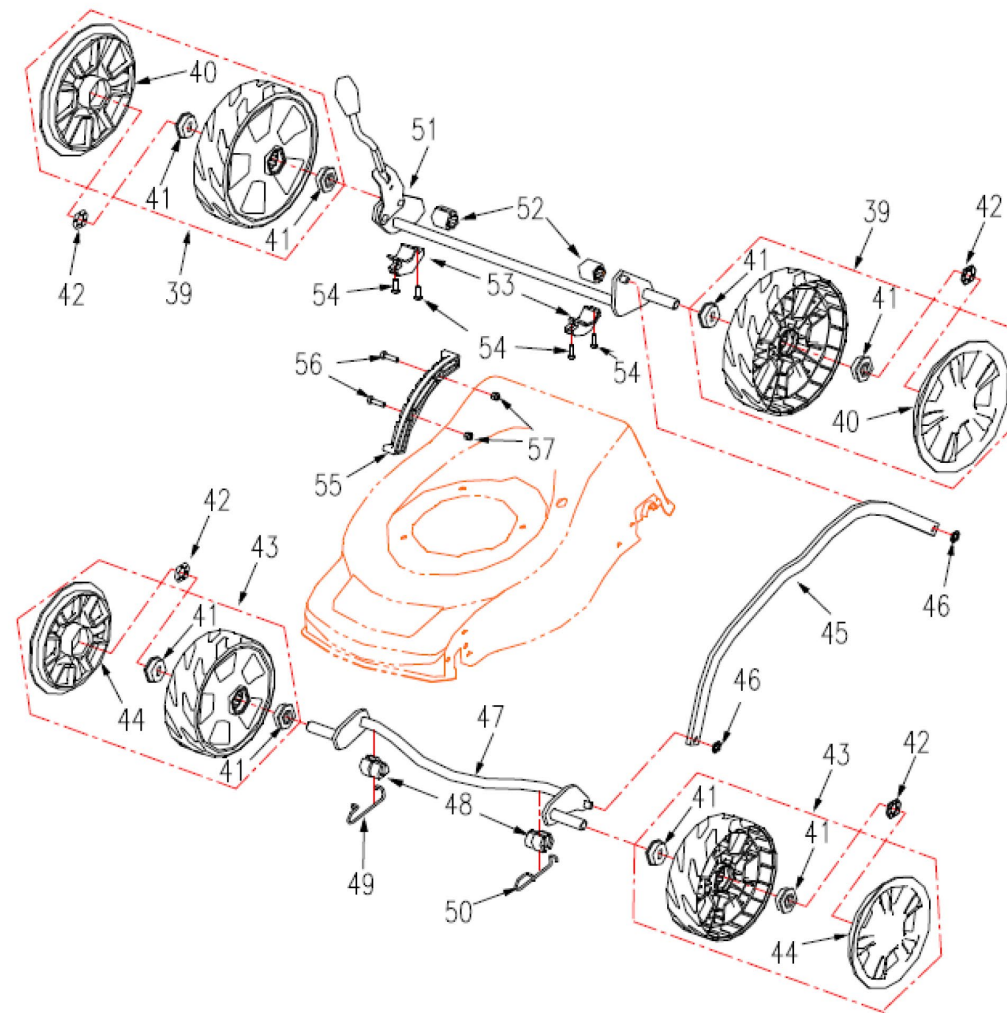

Bluebird Taurus 41 Rotary Mower

Bluebird Taurus 41 Rotary Mower

Bluebird Taurus 41 Rotary Mower

Bluebird Taurus 41 Rotary Mower

Bluebird Taurus 41 Rotary Mower

Ref.	Part No.	Description	Quantity
1	09T602	B&S 450series engine	1
2	WYS16-1	Handlebar & console	1
3	WYS16-2	Mower deck assembly	1
4	WYS16-3	Drive assembly	1
5	WYS16-4	Straight blade assembly	1
6	WYS16-5	Grass bag assembly	1
7	WORD18.6-05B	Guy Hook	1
8	B801-830	Bolt M8x30mm	2
9	B6182-8	Nut M8	3
10	1600501	Lower Handle	1
11	XSS46.7	Throttle Control Assembly	1
12	1600506	Knob	3
13	1600502A	Upper Handle	1
14	1600513	Quick fix flat	1
15	1600512	Traction screw	1
16	1600511	Quick fix	1
17	B879-619	Spring pin 6*19	1
18	1600505	Flywheel brake lever	1
19	B820-645	Philips Hd screw M6x45	1
20	B820-635	Philips Hd screw M6x35	1
21	1600122	Cable Unit	1
22	B923-6	Nut M6	3
23	B97.1-6	Washer 6mm	3

24	2011031	Cable Clamp	2
25	1600128	Right Holder	1
26	16-6	Star lock washer 6mm	2
27	1600129	Spacer	2
28	1600127	Left Holder	1
29	1600110	Rear Cover	1
30	1600125	Torsion Spring	1
31	1600115	Rod, rear cover	1
32	B3452.1-112265	Seal ring 11.2*2.65	1
33	1810014	Washing pot	1
34	1810015	Washer	1
35	B896-15	E-Clip 15mm	1
36	B5787-835	Flange bolt M8*35mm	3
37	1600100	Deck	1
38	B5787-816	Flange bolt M8*16mm	4
39	1600070	7"rear wheel	2
40	1600072	7" wheel cap	2
41	2201002	Bearing	8
42	16-12.8	Star lock washer 12.8mm	4
43	1600060	6"front wheel	2
44	1600062	6"wheel cap	2
45	1600112	Pull rod	1
46	16-8	Star lock washer 8mm	2
47	1600200	Front wheel shaft assembly	1