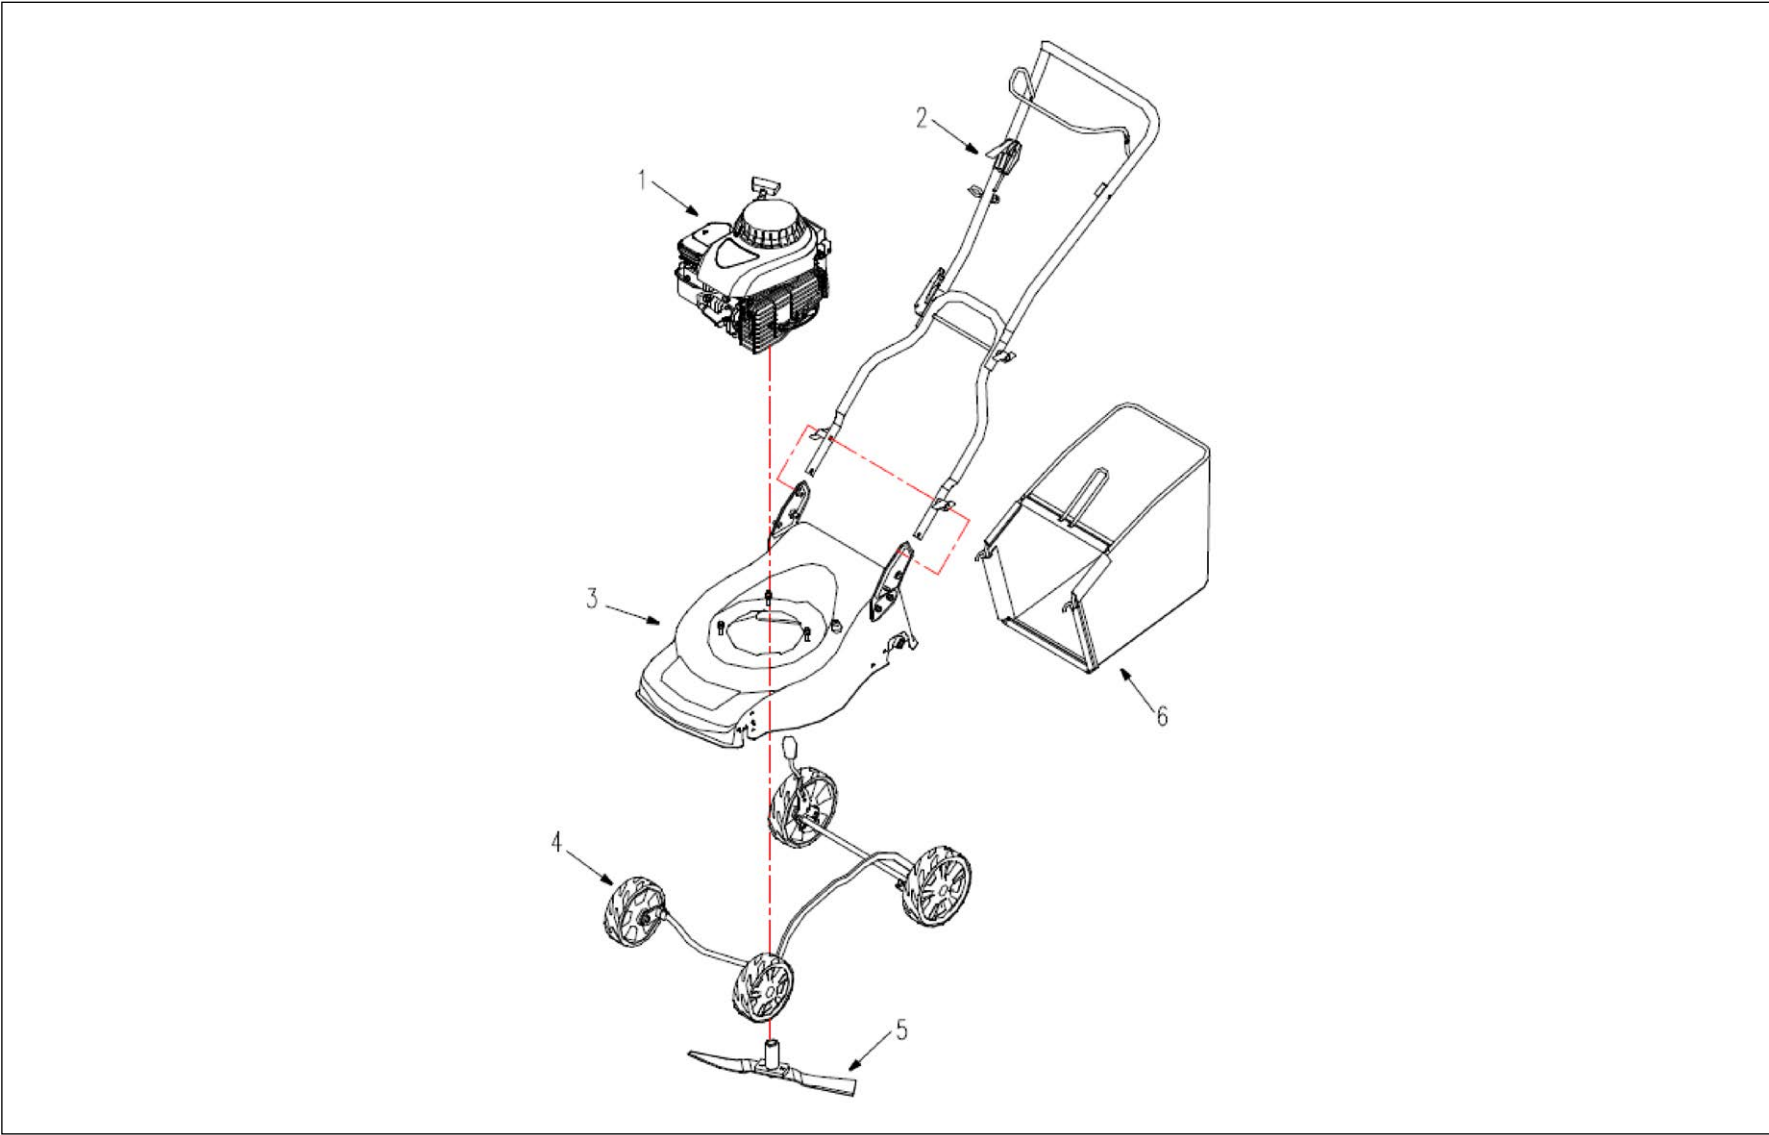

# TAURUS 41 MOWER

# Taurus 41 Rotary Mower