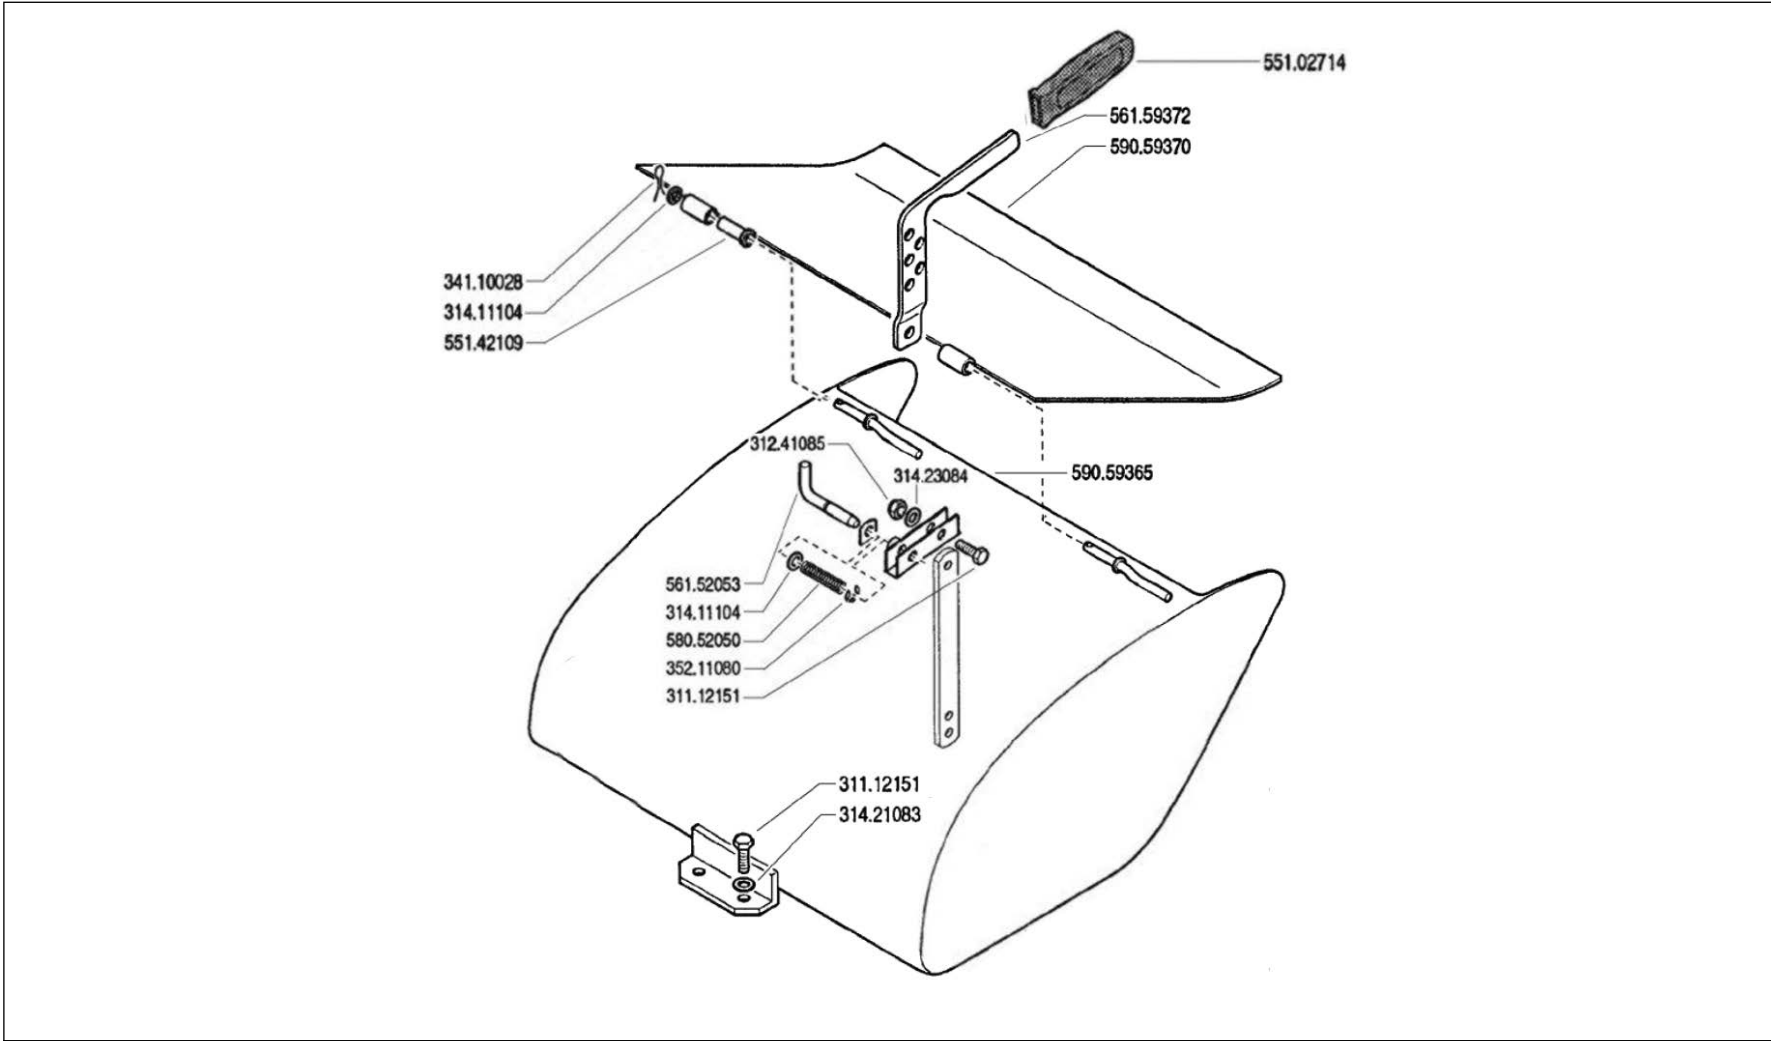

Rotavator Attachment

Rotavator Cover - 46cm (18")

Rotavator Attachment

Rotavator Cover - 52cm (20") & 66cm (26")

Rotavator Attachment

Rotavator Cover - 80cm (32")

Rotavator Attachment

RIGHT { 580.59277 (46cm)
580.59275 (80cm) }

LEFT { 580.59278 (46cm)
580.59276 (80cm) }

314.23084
312.41085
311.12151

561.59363
311.12151

314.23084
312.41085

311.12153

311.12151
311.12152

312.41080
314.23084
590.59283

312.41080
314.23084

580.59278 (46cm)
580.59276 (80cm)

312.41085
314.23084
590.49850
311.12152

580.02052
561.42467
341.10042
580.42468
314.00181

922.42465

590.59231 (46cm)

Complete Tine Sets			
46cm (18") Rotavator		80cm (32") Rotavator	
Complete set = ... tines		Complete set = 24 tines	
Standard tines	710925	Standard tines	710911
Heavy duty tines	n/a	Heavy duty tines	n/a
Nuts & bolts	710924	Nuts & bolts	n/a

Rotavator Tines - 52cm (20") & 66cm (26")

Rotavator Attachment