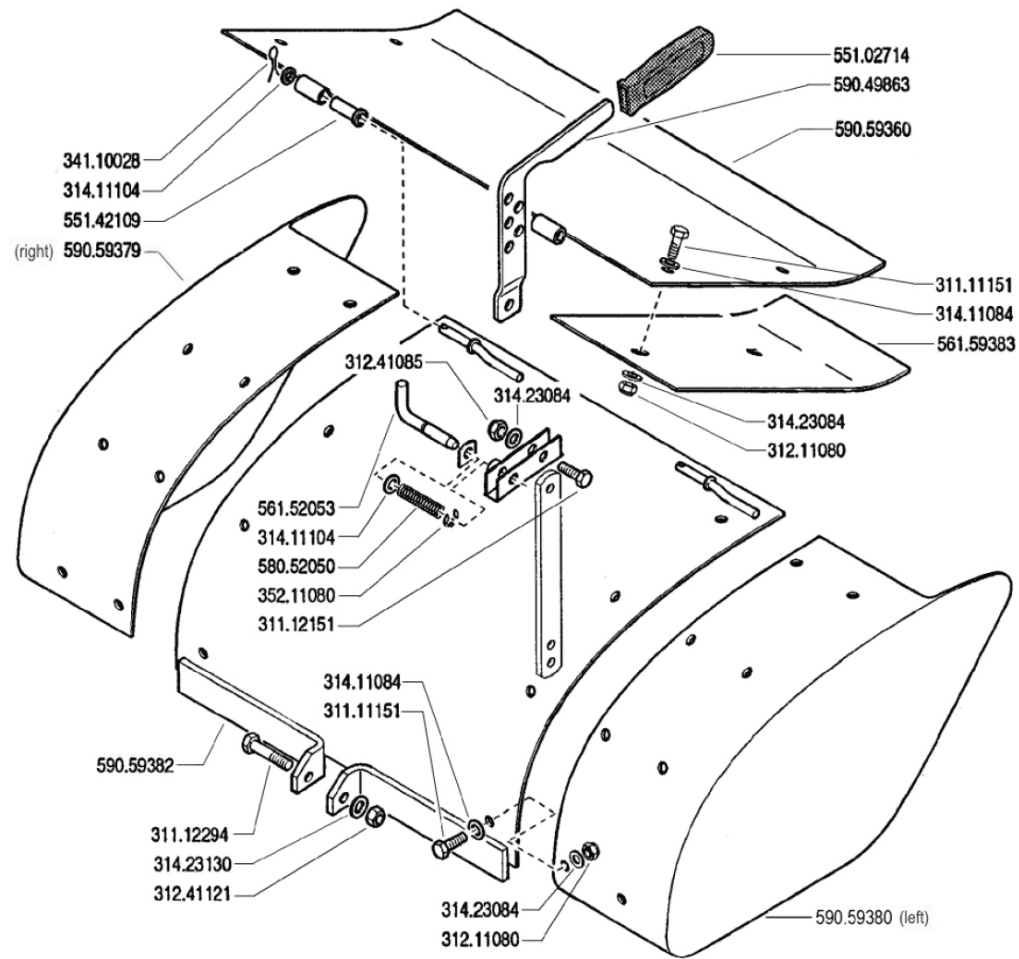

Rotavator Attachment

Rotavator Cover - 46cm (18")

Rotavator Attachment

Rotavator Cover - 52cm (20") & 66cm (26")

Rotavator Attachment

Rotavator Cover - 80cm (32")

Rotavator Attachment

RIGHT { 580.59277 (46cm)
580.59275 (80cm) }

LEFT { 580.59278 (46cm)
580.59276 (80cm) }

314.23084
312.41085
311.12151

561.59363
311.12151

314.23084
312.41085

311.12153

311.12151
311.12152

312.41080
314.23084
590.59283

312.41080
314.23084

580.59278 (46cm)
580.59276 (80cm)

312.41085
314.23084
590.49850
311.12152

580.02052
561.42467
341.10042
580.42468
314.00181

922.42465

590.59231 (46cm)

Complete Tine Sets			
46cm (18") Rotavator		80cm (32") Rotavator	
Complete set = ... tines		Complete set = 24 tines	
Standard tines	710925	Standard tines	710911
Heavy duty tines	n/a	Heavy duty tines	n/a
Nuts & bolts	710924	Nuts & bolts	n/a

Rotavator Tines - 52cm (20") & 66cm (26")

Rotavator Attachment