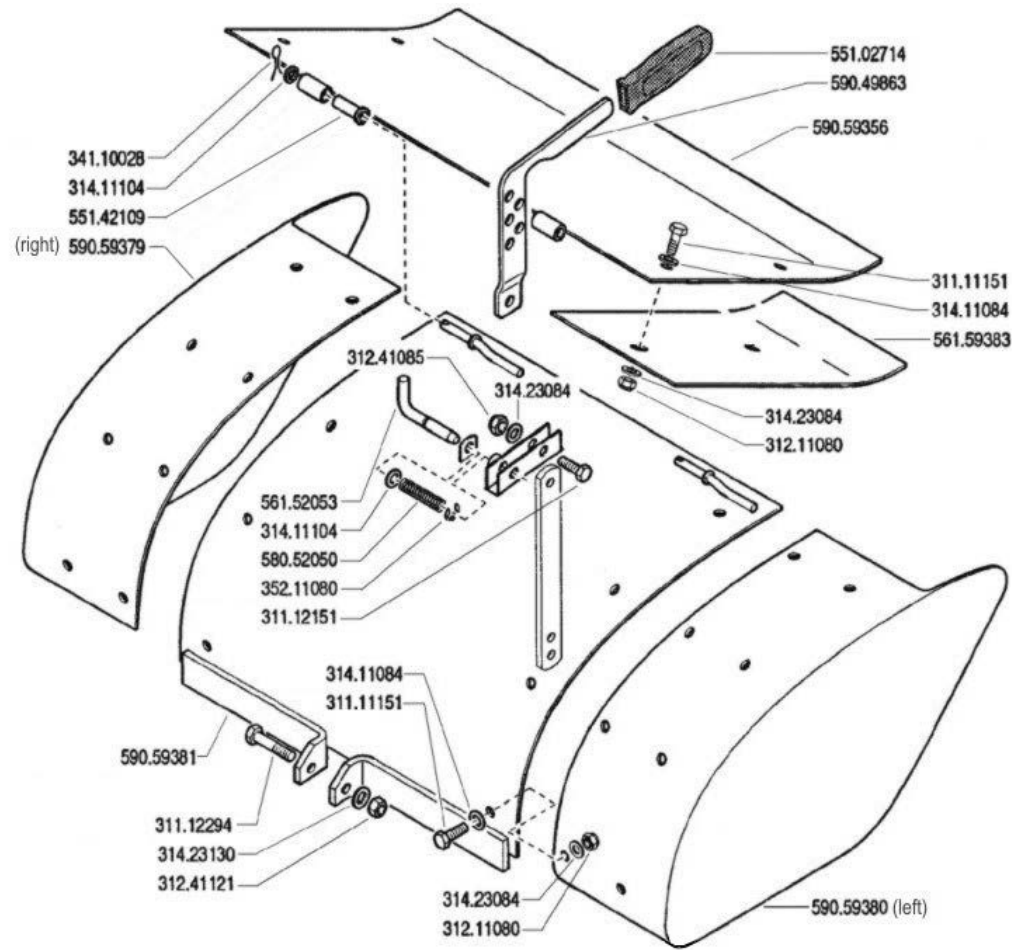

ROTAVATOR ATTACHMENT

46cm ▪ 52cm ▪ 66cm ▪ 80cm

PARTS DIAGRAMS

Tracmaster Ltd | Sovereign Centre | Victoria Road | Burgess Hill | RH15 9LR | UK

Tel: +44 (0)1444 247689 | F: +44 (0)1444 871612 | www.tracmaster.co.uk | [spares@tracmaster.co.uk](mailto:spare@tracmaster.co.uk)

Rotavator Attachment

Rotavator Cover - 46cm (18")

Rotavator Attachment

Rotavator Cover - 52cm (20") & 66cm (26")

Rotavator Attachment

Rotavator Cover - 80cm (32")

Rotavator Attachment

RIGHT { 580.59277 (46cm)
580.59275 (80cm) }

580.59278 (46cm)
580.59276 (80cm)

312.41085
314.23084
590.49850
311.12152

580.02052
561.42467
341.10042
580.42468
314.00181

922.42465

590.59231 (46cm)

Complete Tine Sets			
46cm (18") Rotavator		80cm (32") Rotavator	
Complete set = ... tines		Complete set = 24 tines	
Standard tines	710925	Standard tines	710911
Heavy duty tines	n/a	Heavy duty tines	n/a
Nuts & bolts	710924	Nuts & bolts	n/a

Rotavator Tines - 52cm (20") & 66cm (26")

Rotavator Attachment