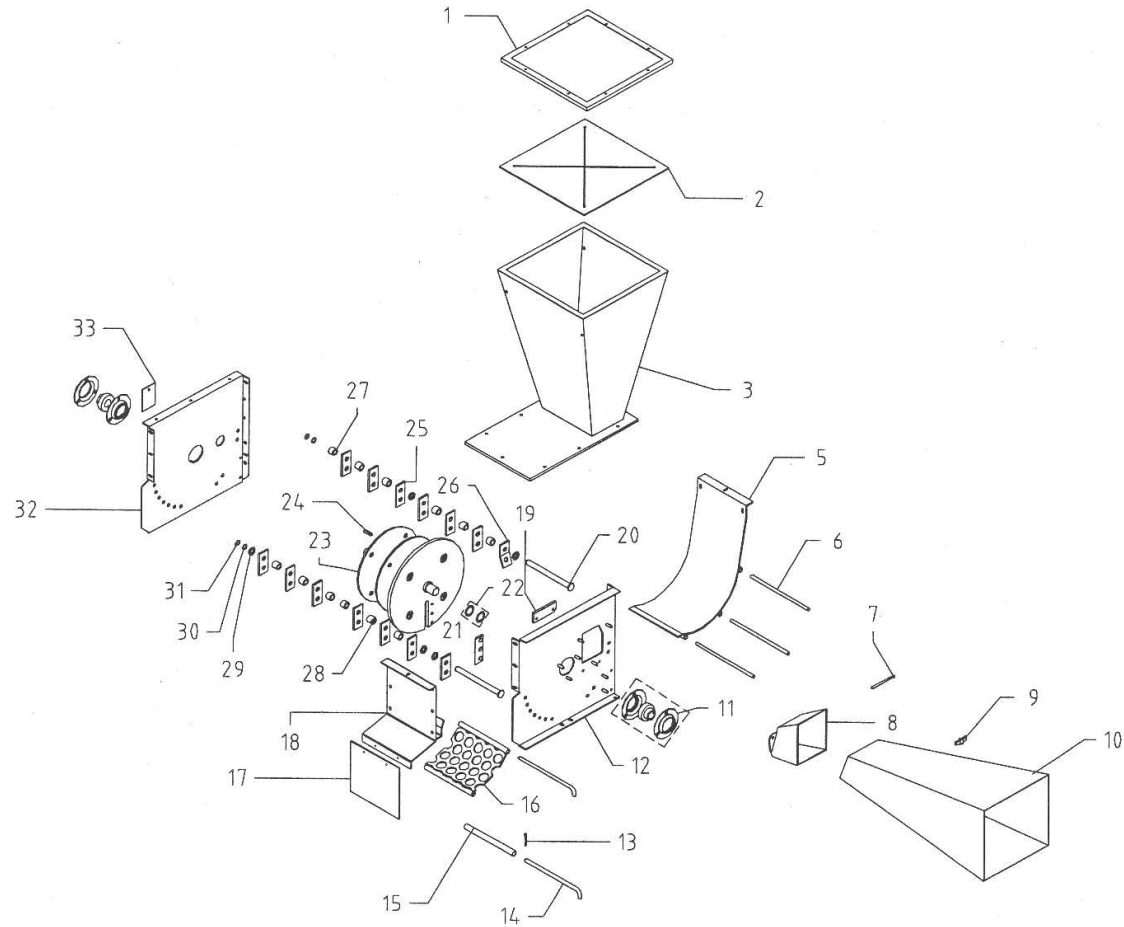

Chipper Shredder Attachment

PTO Chipper Shredder

Chipper Shredder Attachment

Diagram No.	Part No.	Description	Qty
1	510009000	Circlip	1
2	540001000	Bearing	1
3	010202000	Roll Pin	1
4	530001000	Pin	1
5	010201000	S/Mounting	1
6	010900000	Sticker	1
7	010203000	Shaft	1
8	010700000	Cover	1
9	011000000	Adj. Pin	4
10	010204000	Pulley Frame	1
11	011100000	Leg	2
12	540002000	Bearing	1
13	510011000	Circlip	1
14	013100000	Large Pulley	1
15	500010010	Bolt	1
16	013500000	Washer	1
17	011200000	Small Pulley	1
18	620002034	Belt	2
19	013600000	Washer	1
20	012600000	Wheel	2

PTO Chipper Shredder

Chipper Shredder Attachment

PTO Chipper Shredder

Chipper Shredder Attachment

Diagram No.	Part No.	Description	Qty
1	010300000	Retainer	1
2	010302000	Rubber Guard	1
3	010304000	Funnel	1
5	012000000	Bowl	1
6	012100000	Pin	3
7	011810002	Hinge Pin	1
8	011601000	Chute Bracket	1
9	540006800	Wing Nut	1
10	011810000	Chute	1
11	550002030	Carrier	2
12	012500000	Side Plate	1
13	530003000	Clip	5
14	012700000	Rod	5
15	013200000	Tube	5
16	012800000	Grille	1
17	012900000	Rubber Flap	1
18	012200000	Cover	1
19	013000000	Fixed Blade	1
20	010102000	Tie Rod	4
21	013300000	Cutting Blade	1
22	021100002	Shim	

Diagram No.	Part No.	Description	Qty
23	010101000	Rotor	1
24	530004000	Pin	1
25	010103000	Hammer	26
26	010104000	'L' Hammer	2
27	010108001	Spacer 18mm	12
28	010105000	Spacer 21mm	16
29	511120020	Washer	10
30	080009016	Shim	4
31	510012000	Circlip	4
32	010140000	Side Plate	1
33	011300000	Cover	1