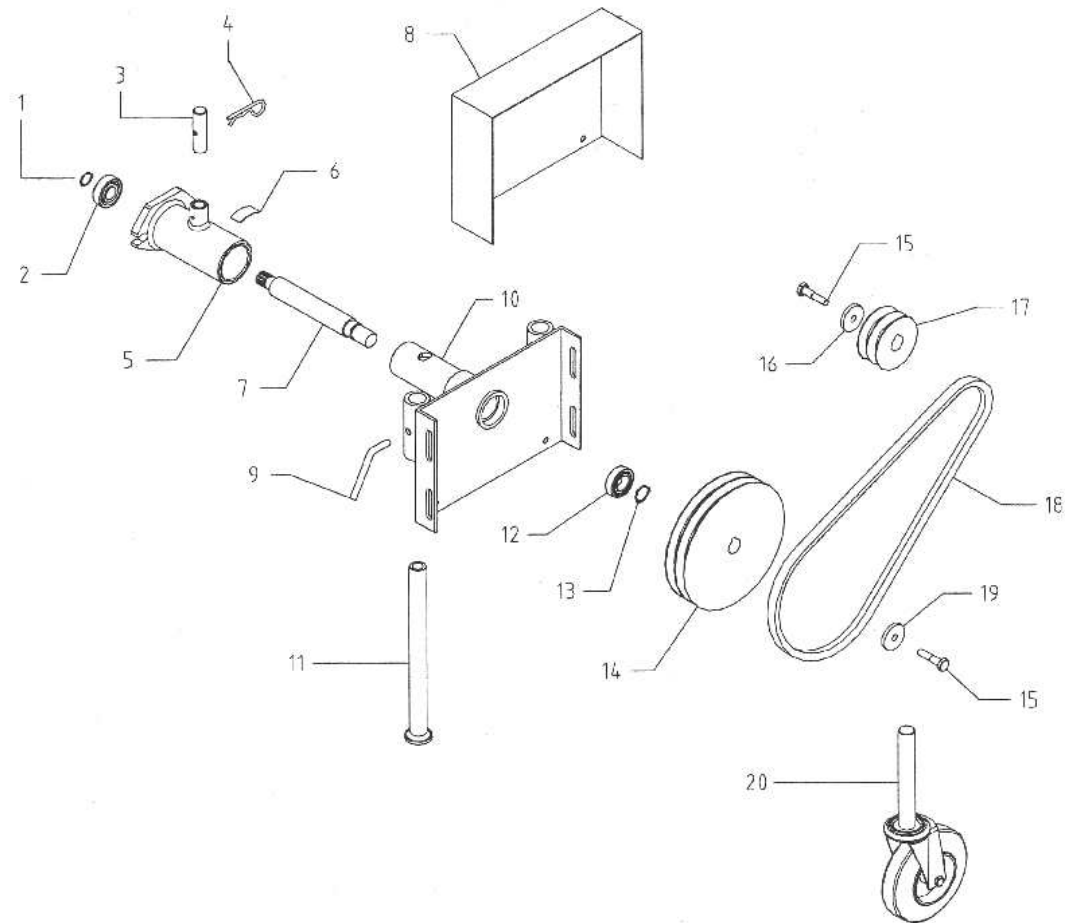

Chipper Shredder Attachment

PTO Chipper Shredder

Chipper Shredder Attachment

Diagram No.	Part No.	Description	Qty
1	510009000	Circlip	1
2	540001000	Bearing	1
3	010202000	Roll Pin	1
4	530001000	Pin	1
5	010201000	S/Mounting	1
6	010900000	Sticker	1
7	010203000	Shaft	1
8	010700000	Cover	1
9	011000000	Adj. Pin	4
10	010204000	Pulley Frame	1
11	011100000	Leg	2
12	540002000	Bearing	1
13	510011000	Circlip	1
14	013100000	Large Pulley	1
15	500010010	Bolt	1
16	013500000	Washer	1
17	011200000	Small Pulley	1
18	620002034	Belt	2
19	013600000	Washer	1
20	012600000	Wheel	2

PTO Chipper Shredder

Chipper Shredder Attachment

PTO Chipper Shredder

Chipper Shredder Attachment

Diagram No.	Part No.	Description	Qty
1	010300000	Retainer	1
2	010302000	Rubber Guard	1
3	010304000	Funnel	1
5	012000000	Bowl	1
6	012100000	Pin	3
7	011810002	Hinge Pin	1
8	011601000	Chute Bracket	1
9	540006800	Wing Nut	1
10	011810000	Chute	1
11	550002030	Carrier	2
12	012500000	Side Plate	1
13	530003000	Clip	5
14	012700000	Rod	5
15	013200000	Tube	5
16	012800000	Grille	1
17	012900000	Rubber Flap	1
18	012200000	Cover	1
19	013000000	Fixed Blade	1
20	010102000	Tie Rod	4
21	013300000	Cutting Blade	1
22	021100002	Shim	

Diagram No.	Part No.	Description	Qty
23	010101000	Rotor	1
24	530004000	Pin	1
25	010103000	Hammer	26
26	010104000	'L' Hammer	2
27	010108001	Spacer 18mm	12
28	010105000	Spacer 21mm	16
29	511120020	Washer	10
30	080009016	Shim	4
31	510012000	Circlip	4
32	010140000	Side Plate	1
33	011300000	Cover	1