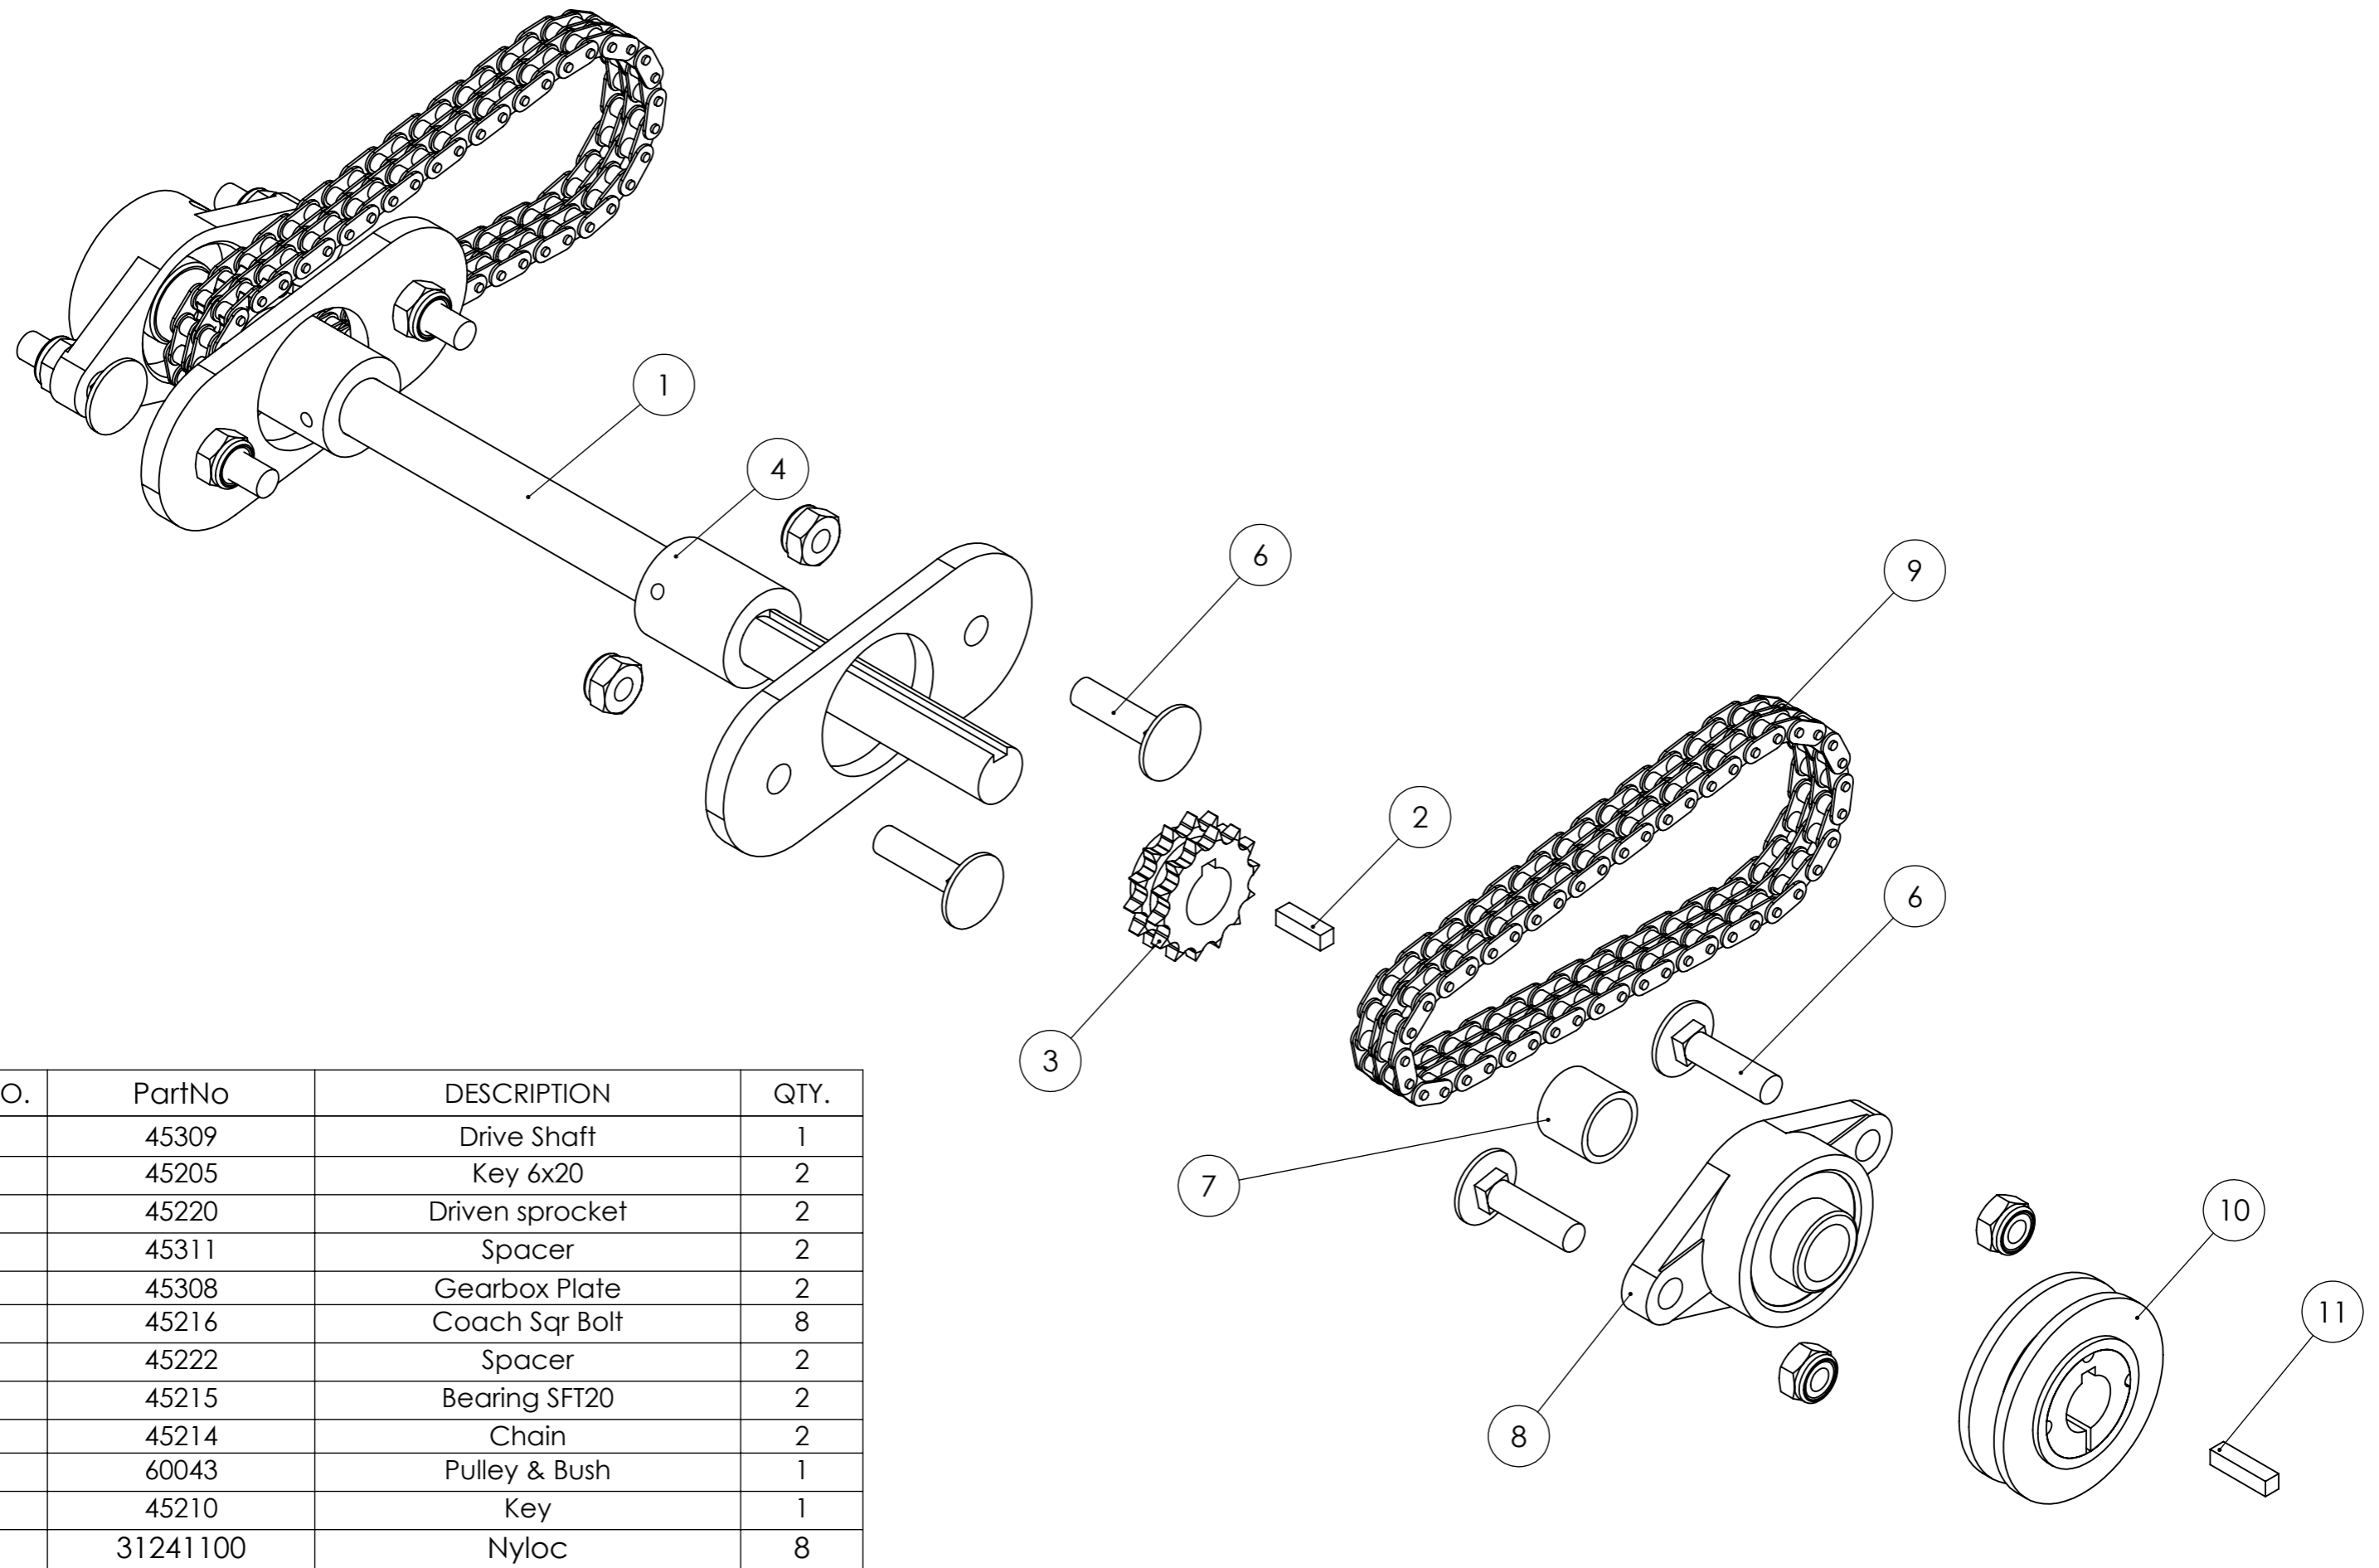

from A04-52050 & A11-46000

REVISION

A

ITEM NO.	PART NUMBER	DESCRIPTION	QTY.
1	45286	RH Wheel Axle	1
2	45336	Wheel	4
3	60065	Washer	4
4	60075	Washer	4
5	31112162	Hex Bolt	4
6	45284	Front Axle	2
7	31112154	Bolt	8
8	31411105	Washer	15
9	31241080	Nyloc Nut	8
10	45287	LH Wheel Axle	1

SERIAL NUMBER

from A04-52050 & A11-46000

REVISION

A

ITEM NO.	PartNo	DESCRIPTION	QTY.
1	45300	Chassis	1
2	45301	Right Hand Lower Side Plate	1
3	45302	Left Hand Top Side Plate	1
4	45303	Left Hand Cover	1
5	45305	Belt Guard	1
6	45312	Gearbox Cover	2
7	45304	Cover	1
8	45325	Front Bumper	1
9	31411064	Washer	14
10	60079	Washer	14
11	60031	Bolt	14
12	60065	Washer	8
13	31112152	Bolt	4
14	31241080	Nyloc Nut	4
15	60600	Cage Nut	1
16	60027	Washer	5
17	31112093	Bolt	5

SERIAL NUMBER

from A04-52050 & A11-46000

REVISION

A

ITEM NO.	PartNo	DESCRIPTION	QTY.
1	45309	Drive Shaft	1
2	45205	Key 6x20	2
3	45220	Driven sprocket	2
4	45311	Spacer	2
5	45308	Gearbox Plate	2
6	45216	Coach Sq Bolt	8
7	45222	Spacer	2
8	45215	Bearing SFT20	2
9	45214	Chain	2
10	60043	Pulley & Bush	1
11	45210	Key	1
12	31241100	Nyloc	8

SERIAL NUMBER

from A04-52050 & A11-46000

REVISION

A

ITEM NO.	PART NUMBER	DESCRIPTION	QTY.
1	45230	Tine Rod	1
2	37112171	Bearing	1
3	35111040	Circlip	2
4	31231160	Nut	1
5	45250	Straight Solid Tine	1
6	M10 nut	Nut	2
7	TCLAWKS1	Split washer	1
8	31423105	Wavy Washer	1
9	45252	Corer	1