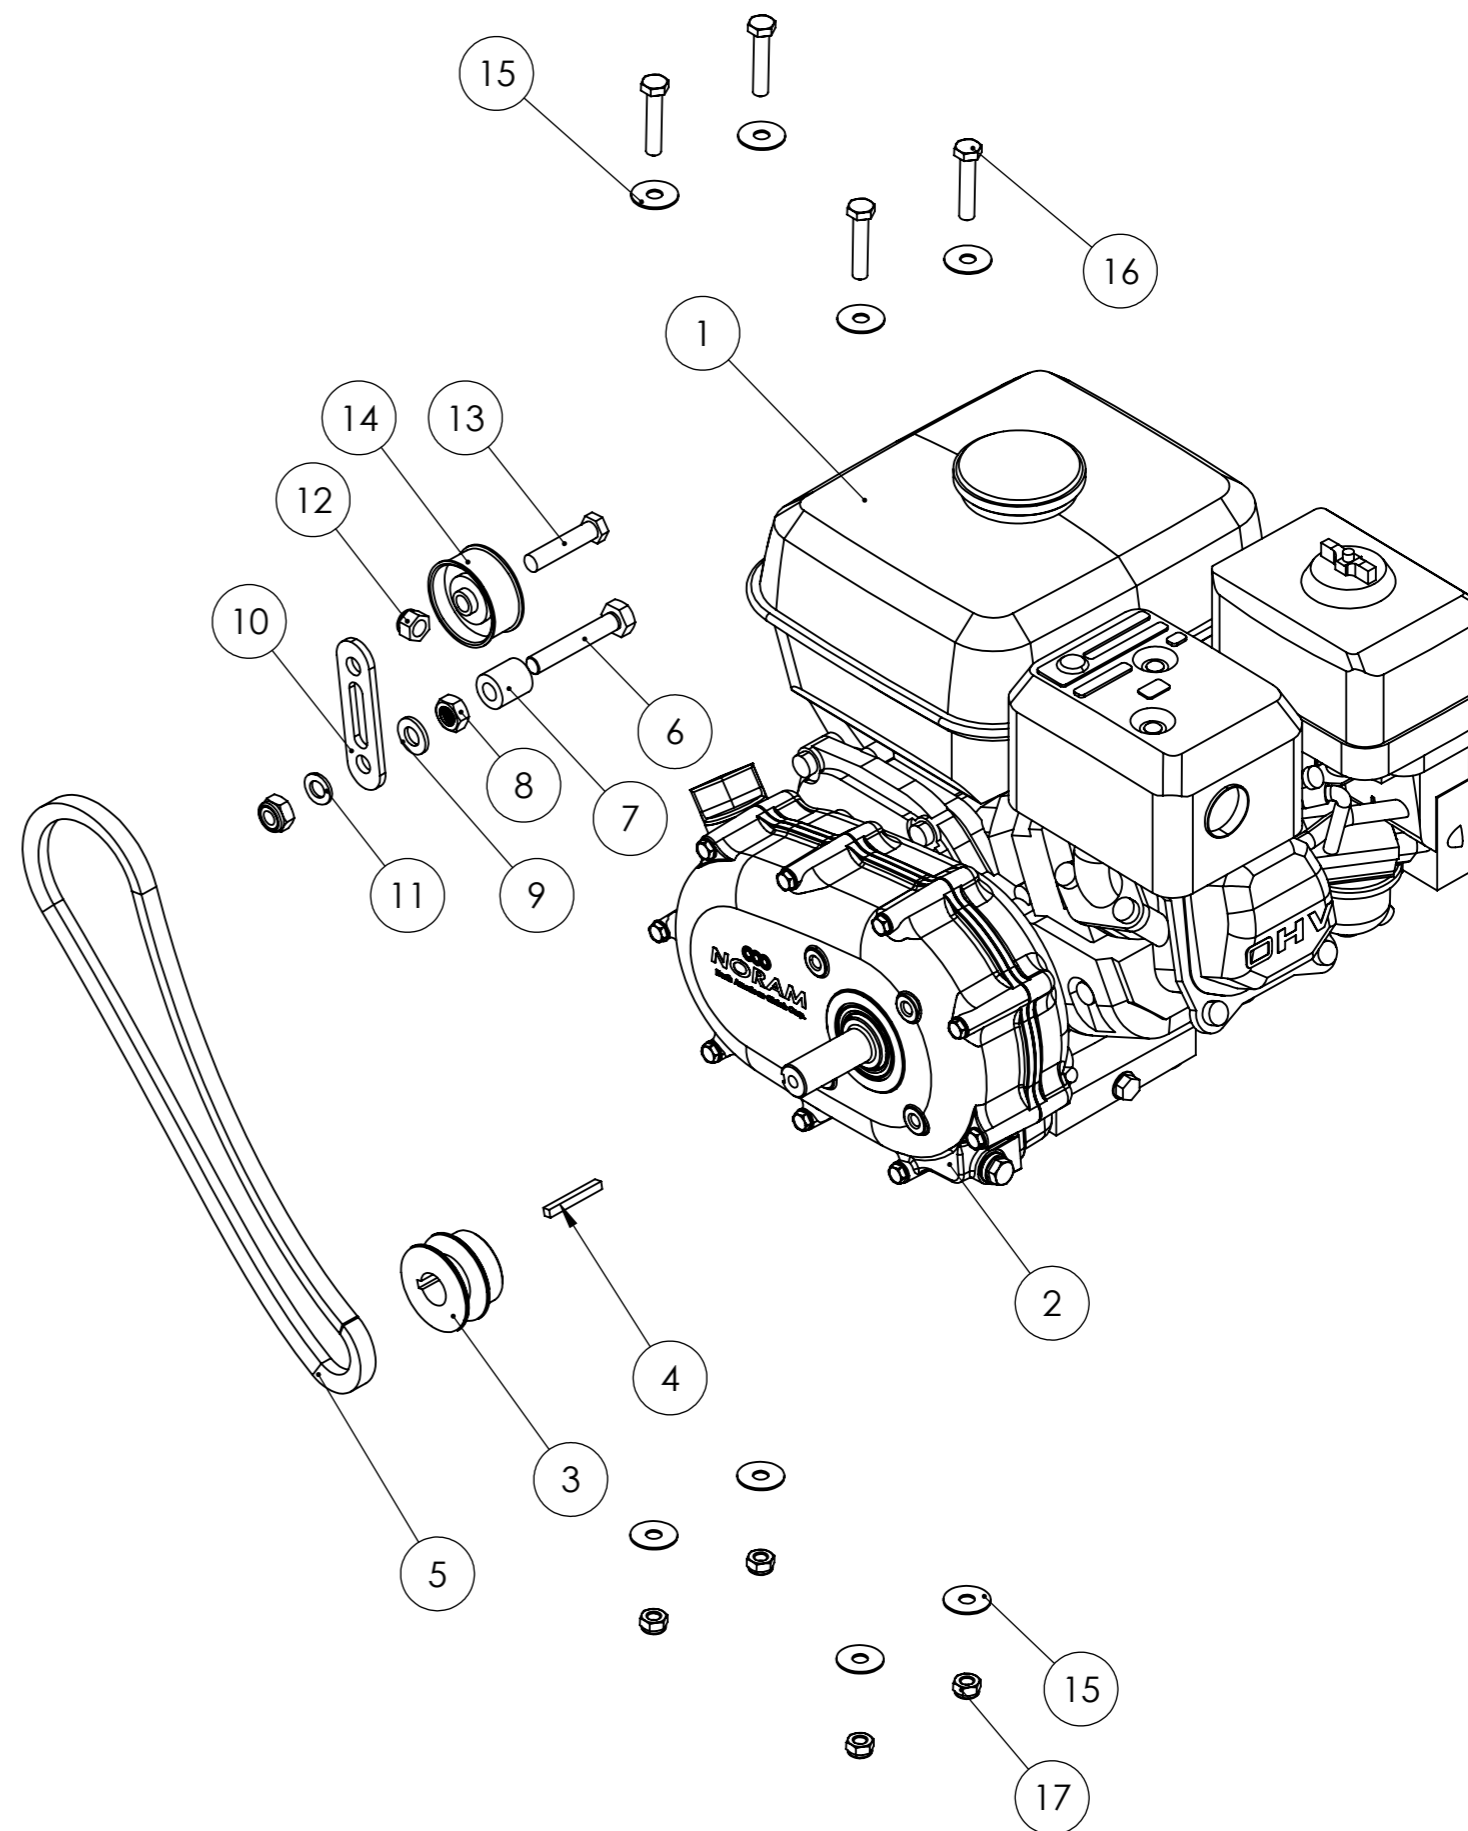

from A04-52050 & A11-46000

REVISION

A

ITEM NO.	PART NUMBER	DESCRIPTION	QTY.
1	45286	RH Wheel Axle	1
2	45336	Wheel	4
3	60065	Washer	4
4	60075	Washer	4
5	31112162	Hex Bolt	4
6	45284	Front Axle	2
7	31112154	Bolt	8
8	31411105	Washer	15
9	31241080	Nyloc Nut	8
10	45287	LH Wheel Axle	1

SERIAL NUMBER

from A04-52050 & A11-46000

REVISION

A

ITEM NO.	PART NUMBER	DESCRIPTION	QTY.
1	45230	Tine Rod	1
2	37112171	Bearing	1
3	35111040	Circlip	2
4	31231160	Nut	1
5	45250	Straight Solid Tine	1
6	M10 nut	Nut	2
7	TCLAWKS1	Split washer	1
8	31423105	Wavy Washer	1
9	45252	Corer	1

Tracmaster Ltd

Tel: +44 (0) 144 247689

www.tracmaster.co.uk

Parts Diagram

CAMON LA25 Aerator

Tine Rod Assembly

VALID FROM

JUNE 2016

SERIAL NUMBER

from A04-52050 & A11-46000

REVISION

A

ITEM NO.	PART NUMBER	DESCRIPTION	QTY.
1	GX160_light	Engine	1
2	GB2 7575	Gearbox	1
3	25271686	Engine pulley	1
4	56356165	Key	1
5	45337	Belt	1
6	M10 Bolt	Bolt	1
7	45331	Spacer	1
8	31241101	Nut	1
9	45339	Shakeproof Washer	1
10	45328	Belt Tensioner Arm	1
11	31423105	Wavy Washer	1
12	60032	Nyloc nut	1
13	45338	Bolt	1
14	60028	Jockey wheel	1
15	60065	Washer	8
16	31112154	Bolt	4
17	31241080	Nyloc Nut	4
18	M10 NYLOC	Nyloc	1