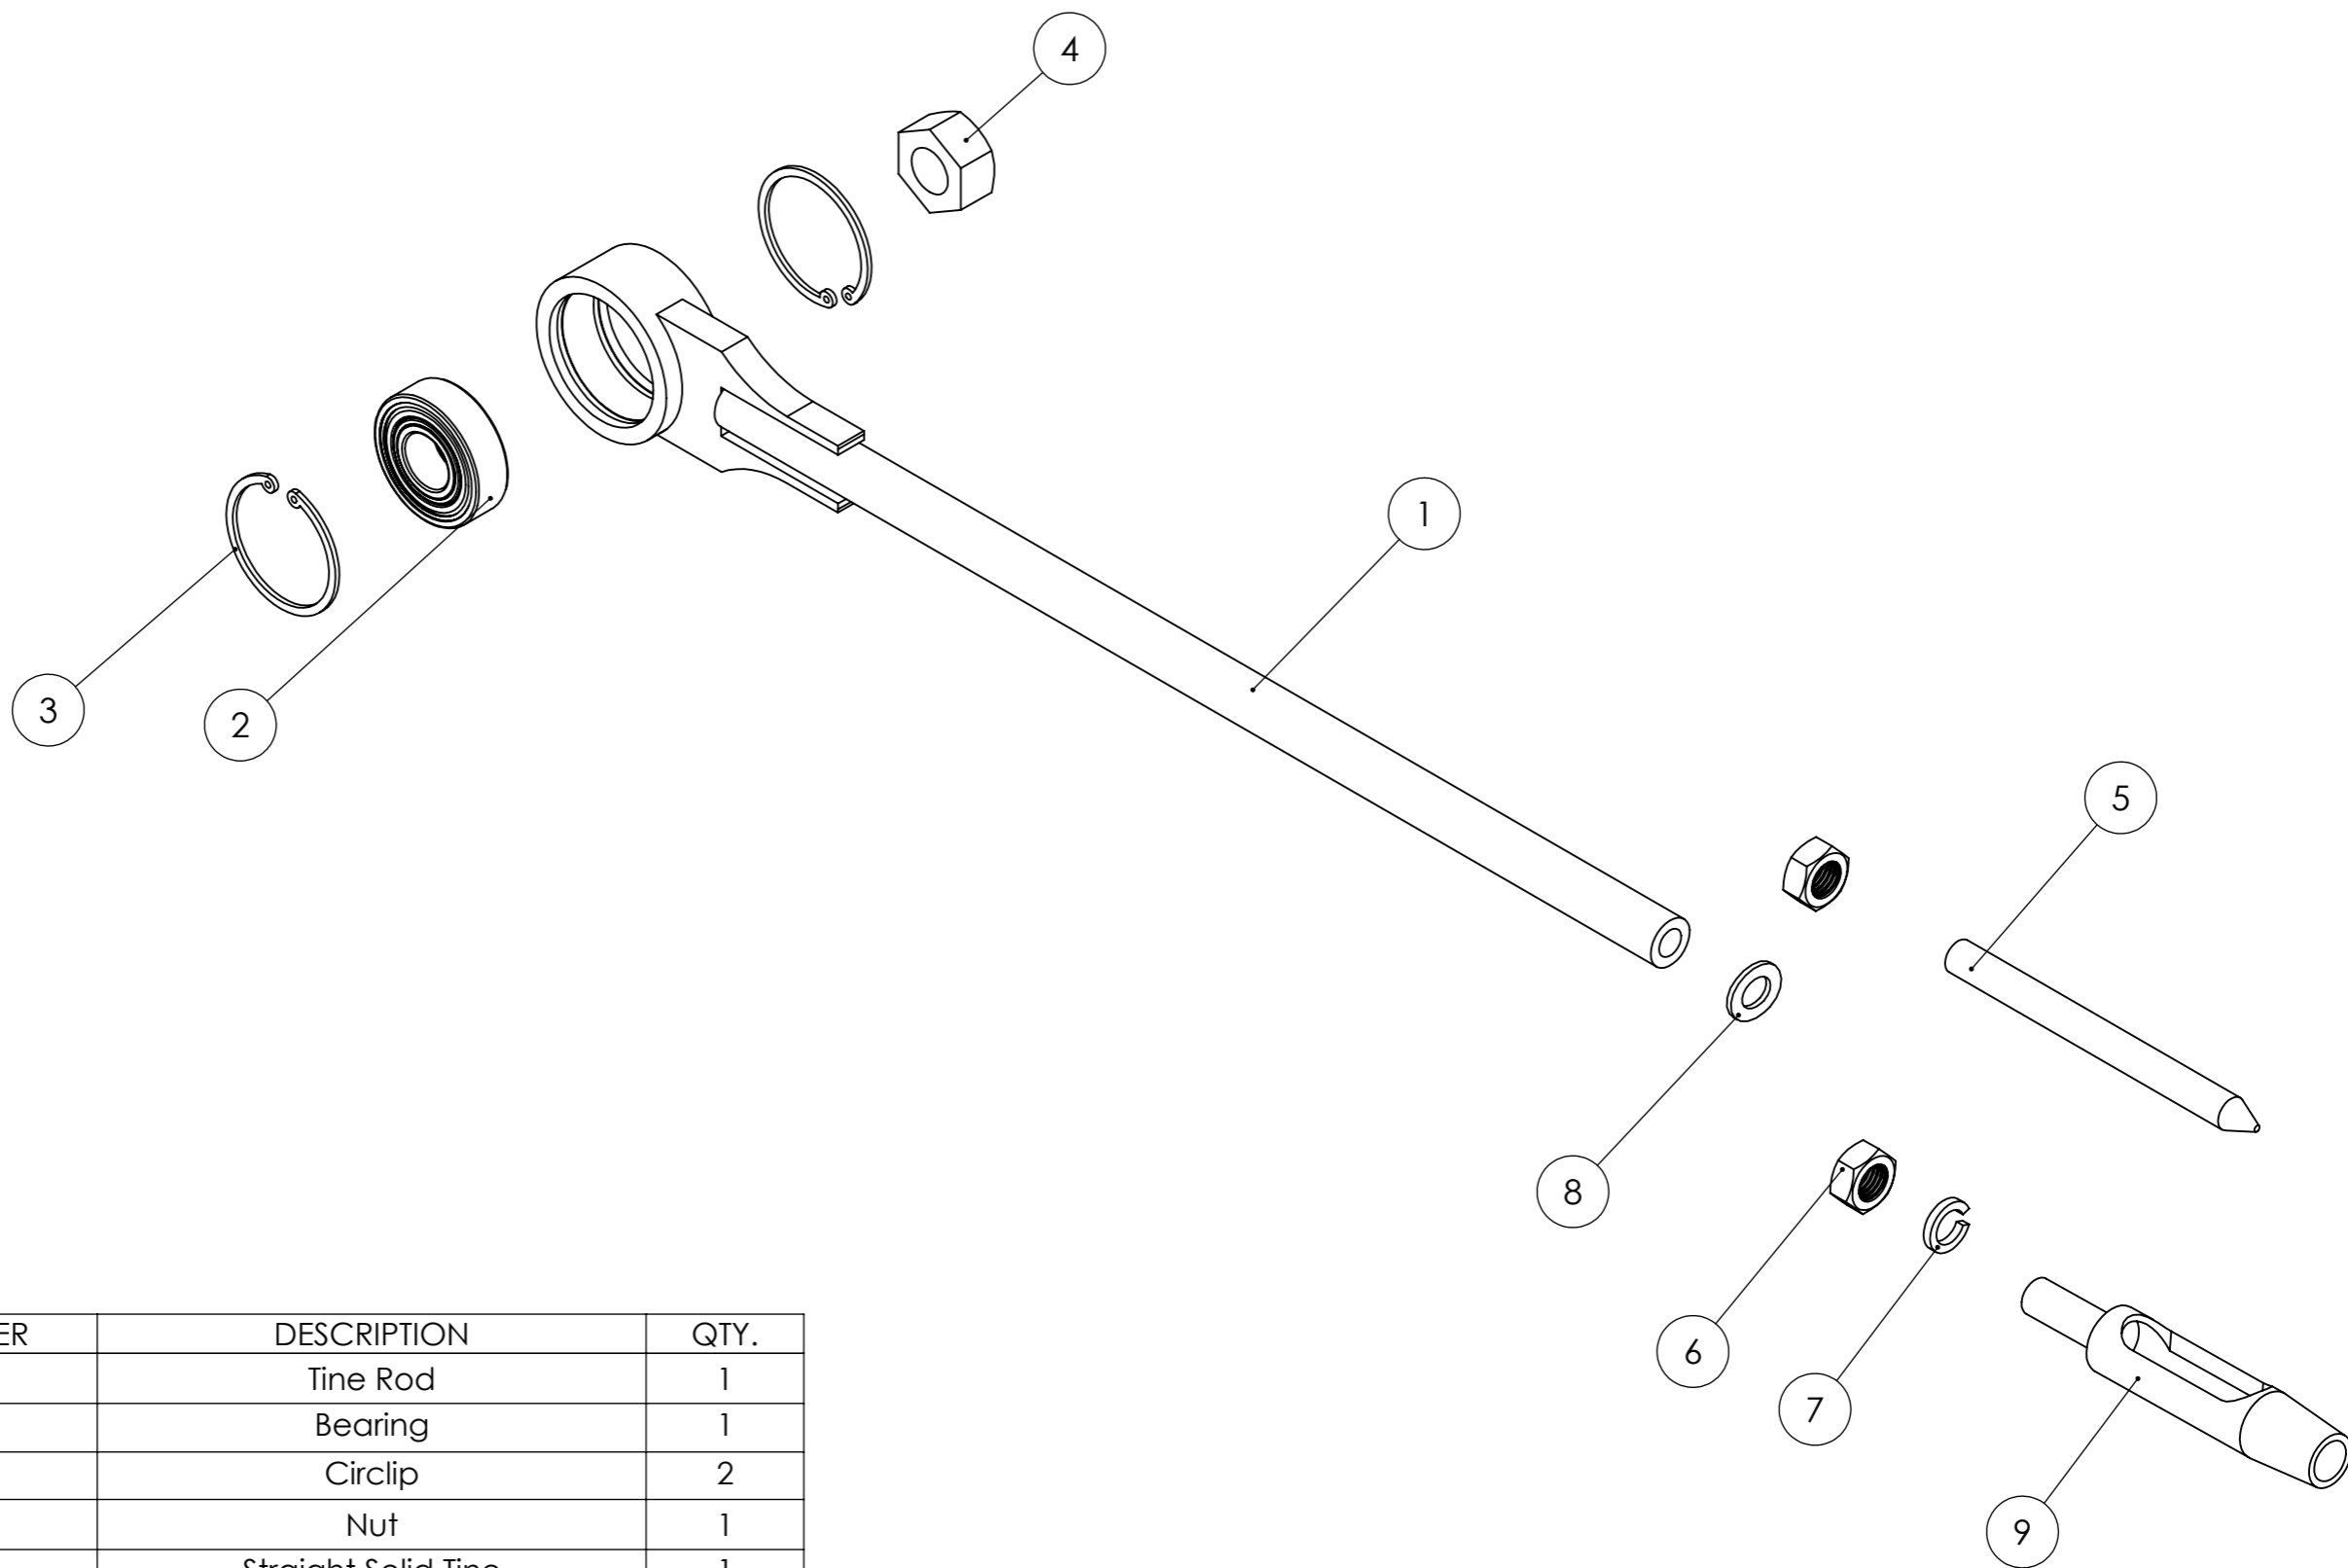

from A04-52050 & A11-46000

REVISION

A

ITEM NO.	PART NUMBER	DESCRIPTION	QTY.
1	45286	RH Wheel Axle	1
2	45336	Wheel	4
3	60065	Washer	4
4	60075	Washer	4
5	31112162	Hex Bolt	4
6	45284	Front Axle	2
7	31112154	Bolt	8
8	31411105	Washer	15
9	31241080	Nyloc Nut	8
10	45287	LH Wheel Axle	1

SERIAL NUMBER

from A04-52050 & A11-46000

REVISION

A

ITEM NO.	PART NUMBER	DESCRIPTION	QTY.
1	45230	Tine Rod	1
2	37112171	Bearing	1
3	35111040	Circlip	2
4	31231160	Nut	1
5	45250	Straight Solid Tine	1
6	M10 nut	Nut	2
7	TCLAWKS1	Split washer	1
8	31423105	Wavy Washer	1
9	45252	Corer	1

SERIAL NUMBER

from A04-52050 & A11-46000

REVISION

A

ITEM NO.	PART NUMBER	DESCRIPTION	QTY.
1	GX160_light	Engine	1
2	GB2 7575	Gearbox	1
3	25271686	Engine pulley	1
4	56356165	Key	1
5	45337	Belt	1
6	M10 Bolt	Bolt	1
7	45331	Spacer	1
8	31241101	Nut	1
9	45339	Shakeproof Washer	1
10	45328	Belt Tensioner Arm	1
11	31423105	Wavy Washer	1
12	60032	Nyloc nut	1
13	45338	Bolt	1
14	60028	Jockey wheel	1
15	60065	Washer	8
16	31112154	Bolt	4
17	31241080	Nyloc Nut	4
18	M10 NYLOC	Nyloc	1