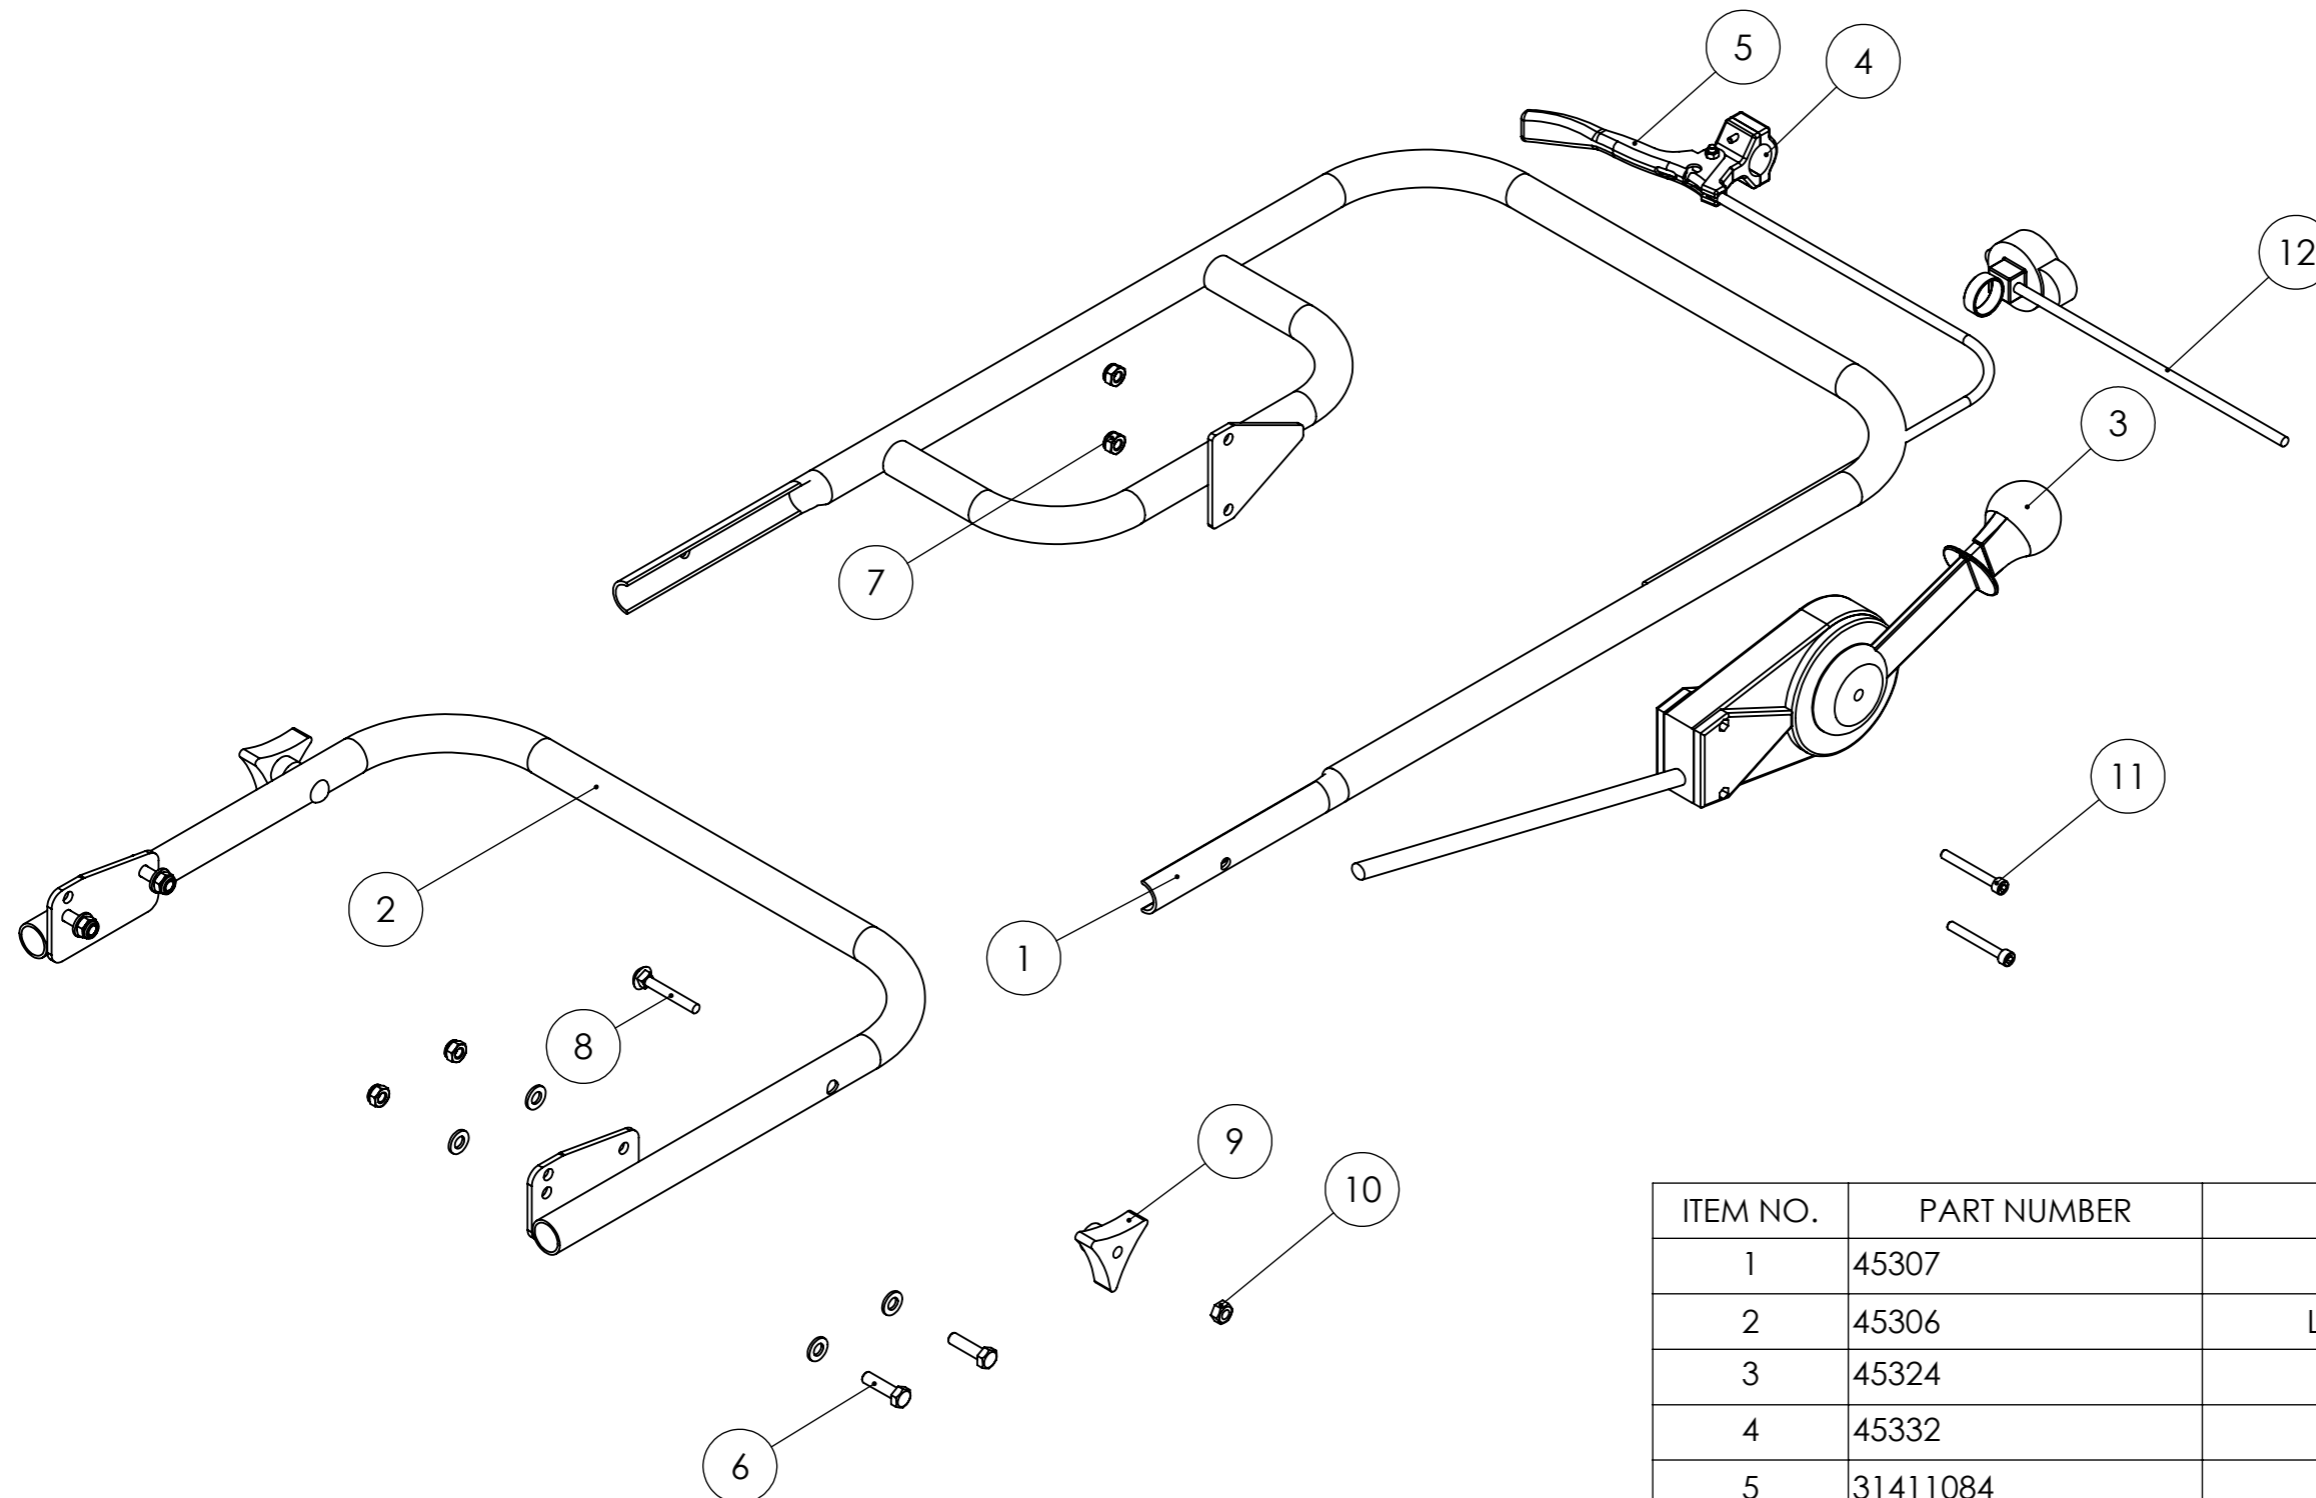

SERIAL NUMBER

from A04-52050 & A11-46000

REVISION

A

ITEM NO.	PART NUMBER	DESCRIPTION	QTY.
1	45230	Tine Rod	1
2	37112171	Bearing	1
3	35111040	Circlip	2
4	31231160	Nut	1
5	45250	Straight Solid Tine	1
6	M10 nut	Nut	2
7	TCLAWKS1	Split washer	1
8	31423105	Wavy Washer	1
9	45252	Corer	1

SERIAL NUMBER

from A04-52050 & A11-46000

REVISION

A

ITEM NO.	PART NUMBER	DESCRIPTION	QTY.
1	GX160_light	Engine	1
2	GB2 7575	Gearbox	1
3	25271686	Engine pulley	1
4	56356165	Key	1
5	45337	Belt	1
6	M10 Bolt	Bolt	1
7	45331	Spacer	1
8	31241101	Nut	1
9	45339	Shakeproof Washer	1
10	45328	Belt Tensioner Arm	1
11	31423105	Wavy Washer	1
12	60032	Nyloc nut	1
13	45338	Bolt	1
14	60028	Jockey wheel	1
15	60065	Washer	8
16	31112154	Bolt	4
17	31241080	Nyloc Nut	4
18	M10 NYLOC	Nyloc	1

SERIAL NUMBER

from A04-52050 & A11-46000

REVISION

A

ITEM NO.	PART NUMBER	DESCRIPTION	QTY.
1	45329	Lifting board	1
2	45320	Tine Cover	1
3	31112053	Hex Bolt	2
4	60065	Washer	2
5	60075	Washer	2
6	58043228	Bolt	2
7	31241120	Nyloc	2
8	45318-7	Backboard Frame	1

SERIAL NUMBER

from A04-52050 & A11-46000

REVISION

A

ITEM NO.	PART NUMBER	DESCRIPTION	QTY.
1	45307	LA25 Top Handlebar	1
2	45306	LA25 Lower Handle Bar	1
3	45324	Tine Lifting Lever	1
4	45332	Lever & Cable Assy	1
5	31411084	Washer	8
6	31112152	Bolt	4
7	31241080	Nyloc Nut	6
8	12819201	Coach Bolt	2
9	22399900	Knob	2
10	31211080	Nut	2
11	12074	Capscrew	2
12	12999	On Off Switch / Throttle	1