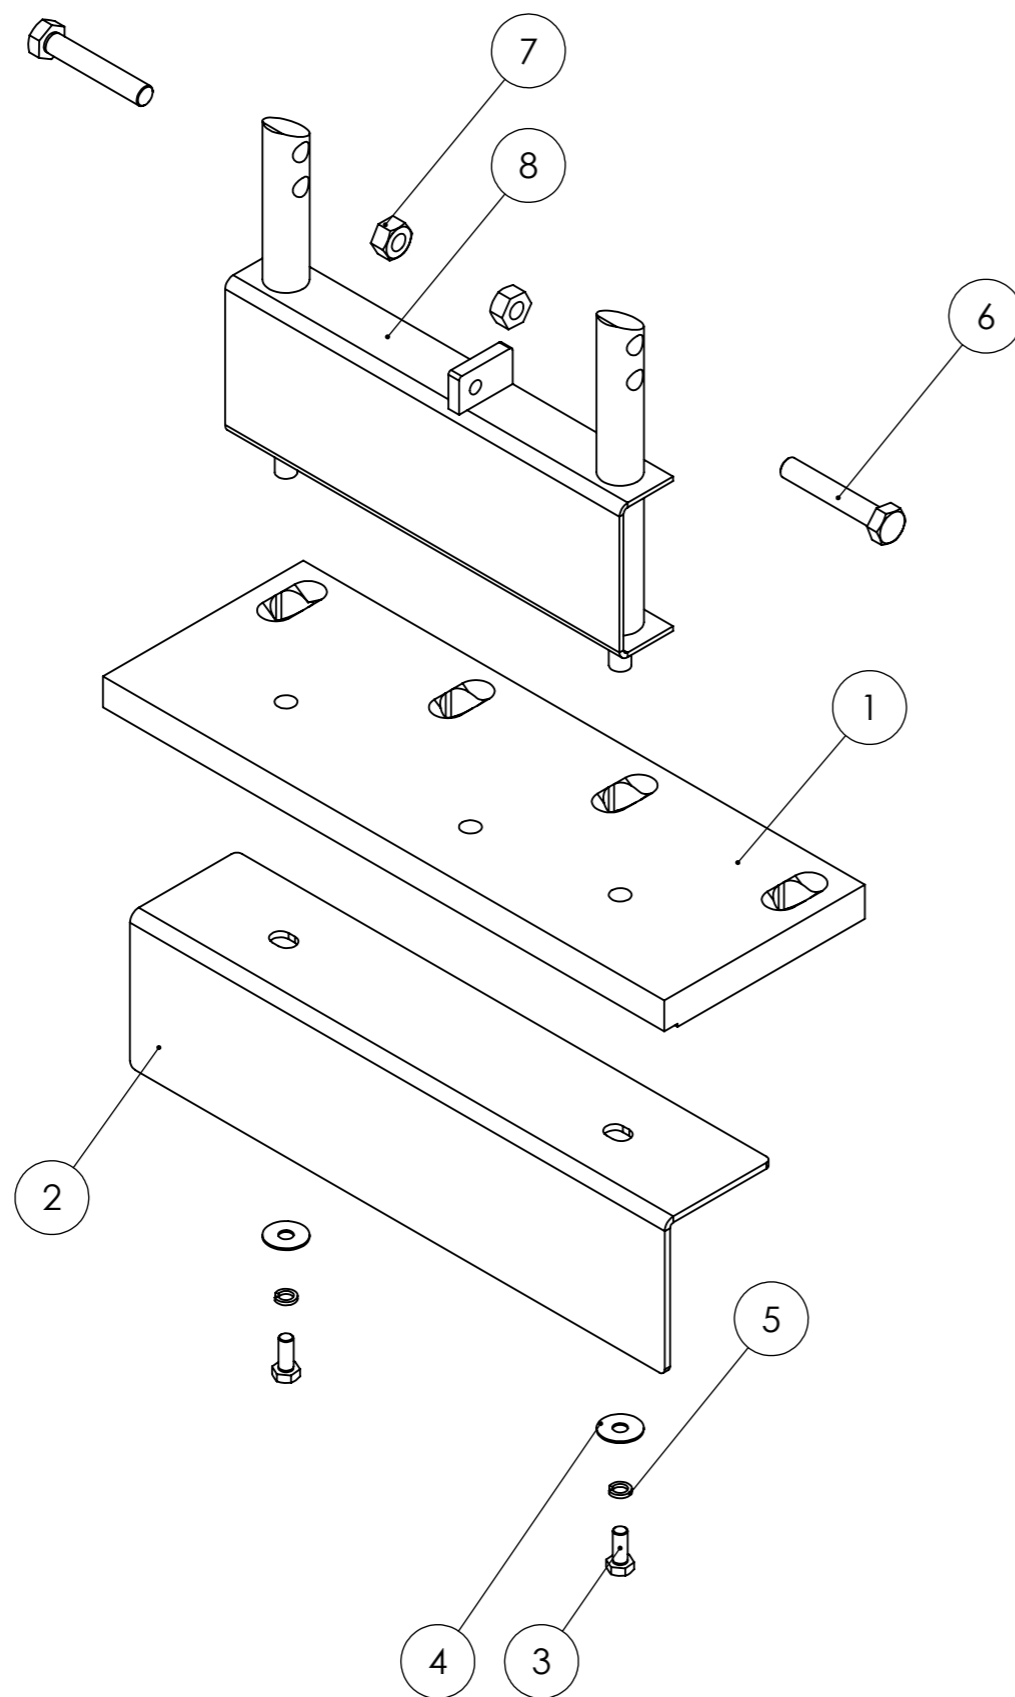

SERIAL NUMBER

from A04-52050 & A11-46000

REVISION

A

ITEM NO.	PART NUMBER	DESCRIPTION	QTY.
1	GX160_light	Engine	1
2	GB2 7575	Gearbox	1
3	25271686	Engine pulley	1
4	56356165	Key	1
5	45337	Belt	1
6	M10 Bolt	Bolt	1
7	45331	Spacer	1
8	31241101	Nut	1
9	45339	Shakeproof Washer	1
10	45328	Belt Tensioner Arm	1
11	31423105	Wavy Washer	1
12	60032	Nyloc nut	1
13	45338	Bolt	1
14	60028	Jockey wheel	1
15	60065	Washer	8
16	31112154	Bolt	4
17	31241080	Nyloc Nut	4
18	M10 NYLOC	Nyloc	1

SERIAL NUMBER

from A04-52050 & A11-46000

REVISION

A

ITEM NO.	PART NUMBER	DESCRIPTION	QTY.
1	45329	Lifting board	1
2	45320	Tine Cover	1
3	31112053	Hex Bolt	2
4	60065	Washer	2
5	60075	Washer	2
6	58043228	Bolt	2
7	31241120	Nyloc	2
8	45318-7	Backboard Frame	1