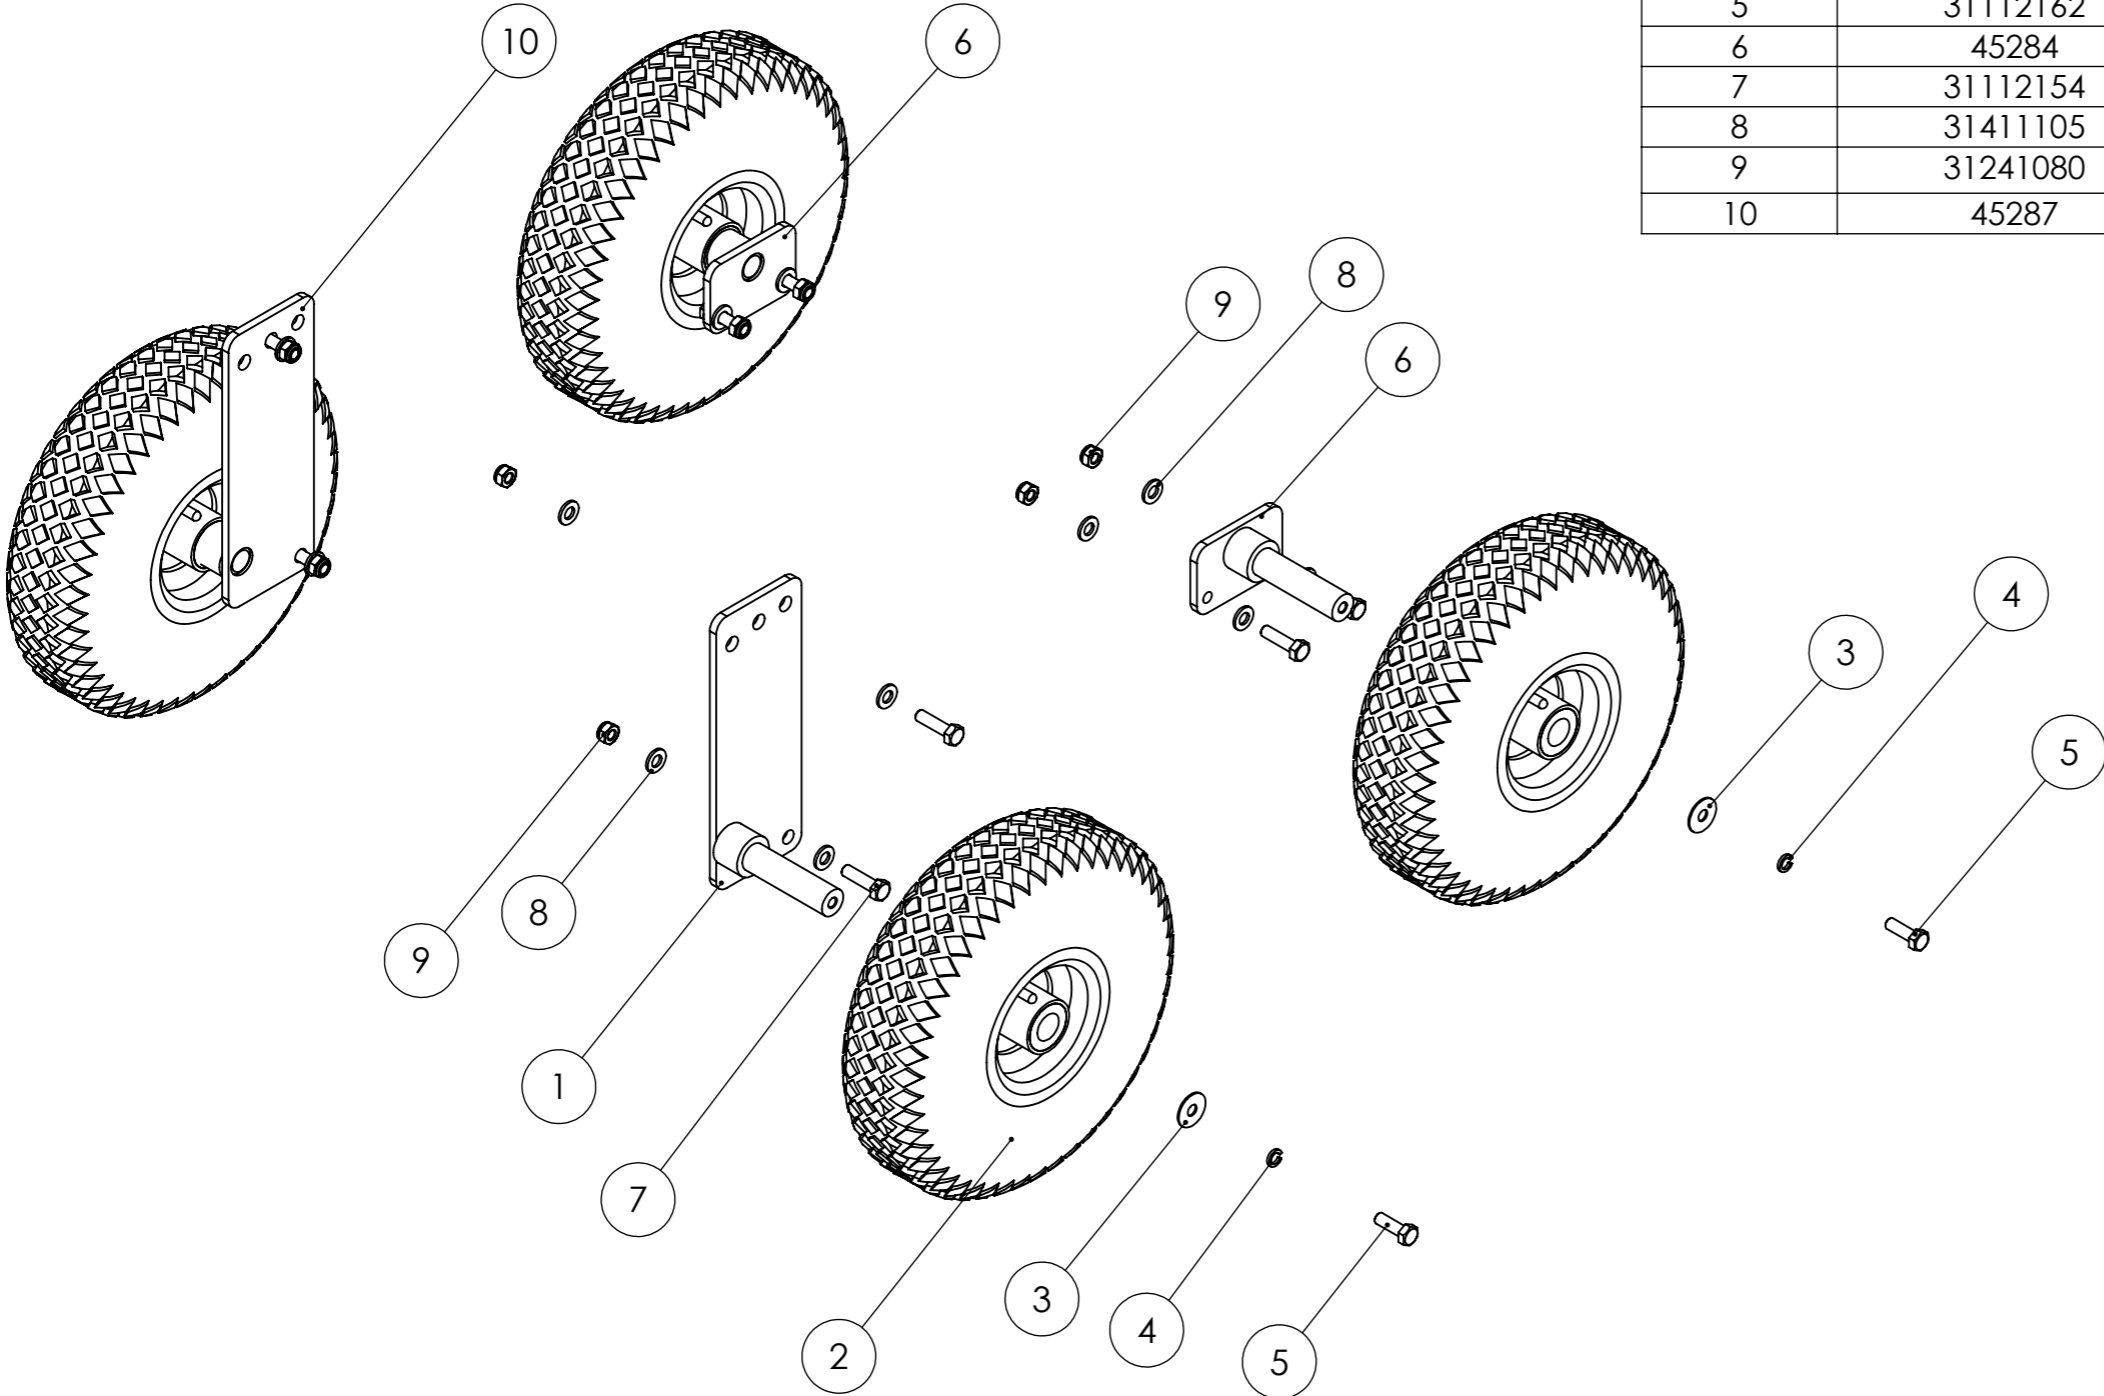

from A04-52050 & A11-46000

REVISION

A

ITEM NO.	PART NUMBER	DESCRIPTION	QTY.
1	45286	RH Wheel Axle	1
2	45336	Wheel	4
3	60065	Washer	4
4	60075	Washer	4
5	31112162	Hex Bolt	4
6	45284	Front Axle	2
7	31112154	Bolt	8
8	31411105	Washer	15
9	31241080	Nyloc Nut	8
10	45287	LH Wheel Axle	1

SERIAL NUMBER

from A04-52050 & A11-46000

REVISION

A

ITEM NO.	PartNo	DESCRIPTION	QTY.
1	45300	Chassis	1
2	45301	Right Hand Lower Side Plate	1
3	45302	Left Hand Top Side Plate	1
4	45303	Left Hand Cover	1
5	45305	Belt Guard	1
6	45312	Gearbox Cover	2
7	45304	Cover	1
8	45325	Front Bumper	1
9	31411064	Washer	14
10	60079	Washer	14
11	60031	Bolt	14
12	60065	Washer	8
13	31112152	Bolt	4
14	31241080	Nyloc Nut	4
15	60600	Cage Nut	1
16	60027	Washer	5
17	31112093	Bolt	5

SERIAL NUMBER

from A04-52050 & A11-46000

REVISION

A

ITEM NO.	PART NUMBER	DESCRIPTION	QTY.
1	45230	Tine Rod	1
2	37112171	Bearing	1
3	35111040	Circlip	2
4	31231160	Nut	1
5	45250	Straight Solid Tine	1
6	M10 nut	Nut	2
7	TCLAWKS1	Split washer	1
8	31423105	Wavy Washer	1
9	45252	Corer	1

SERIAL NUMBER

from A04-52050 & A11-46000

REVISION

A

ITEM NO.	PART NUMBER	DESCRIPTION	QTY.
1	45307	LA25 Top Handlebar	1
2	45306	LA25 Lower Handle Bar	1
3	45324	Tine Lifting Lever	1
4	45332	Lever & Cable Assy	1
5	31411084	Washer	8
6	31112152	Bolt	4
7	31241080	Nyloc Nut	6
8	12819201	Coach Bolt	2
9	22399900	Knob	2
10	31211080	Nut	2
11	12074	Capscrew	2
12	12999	On Off Switch / Throttle	1