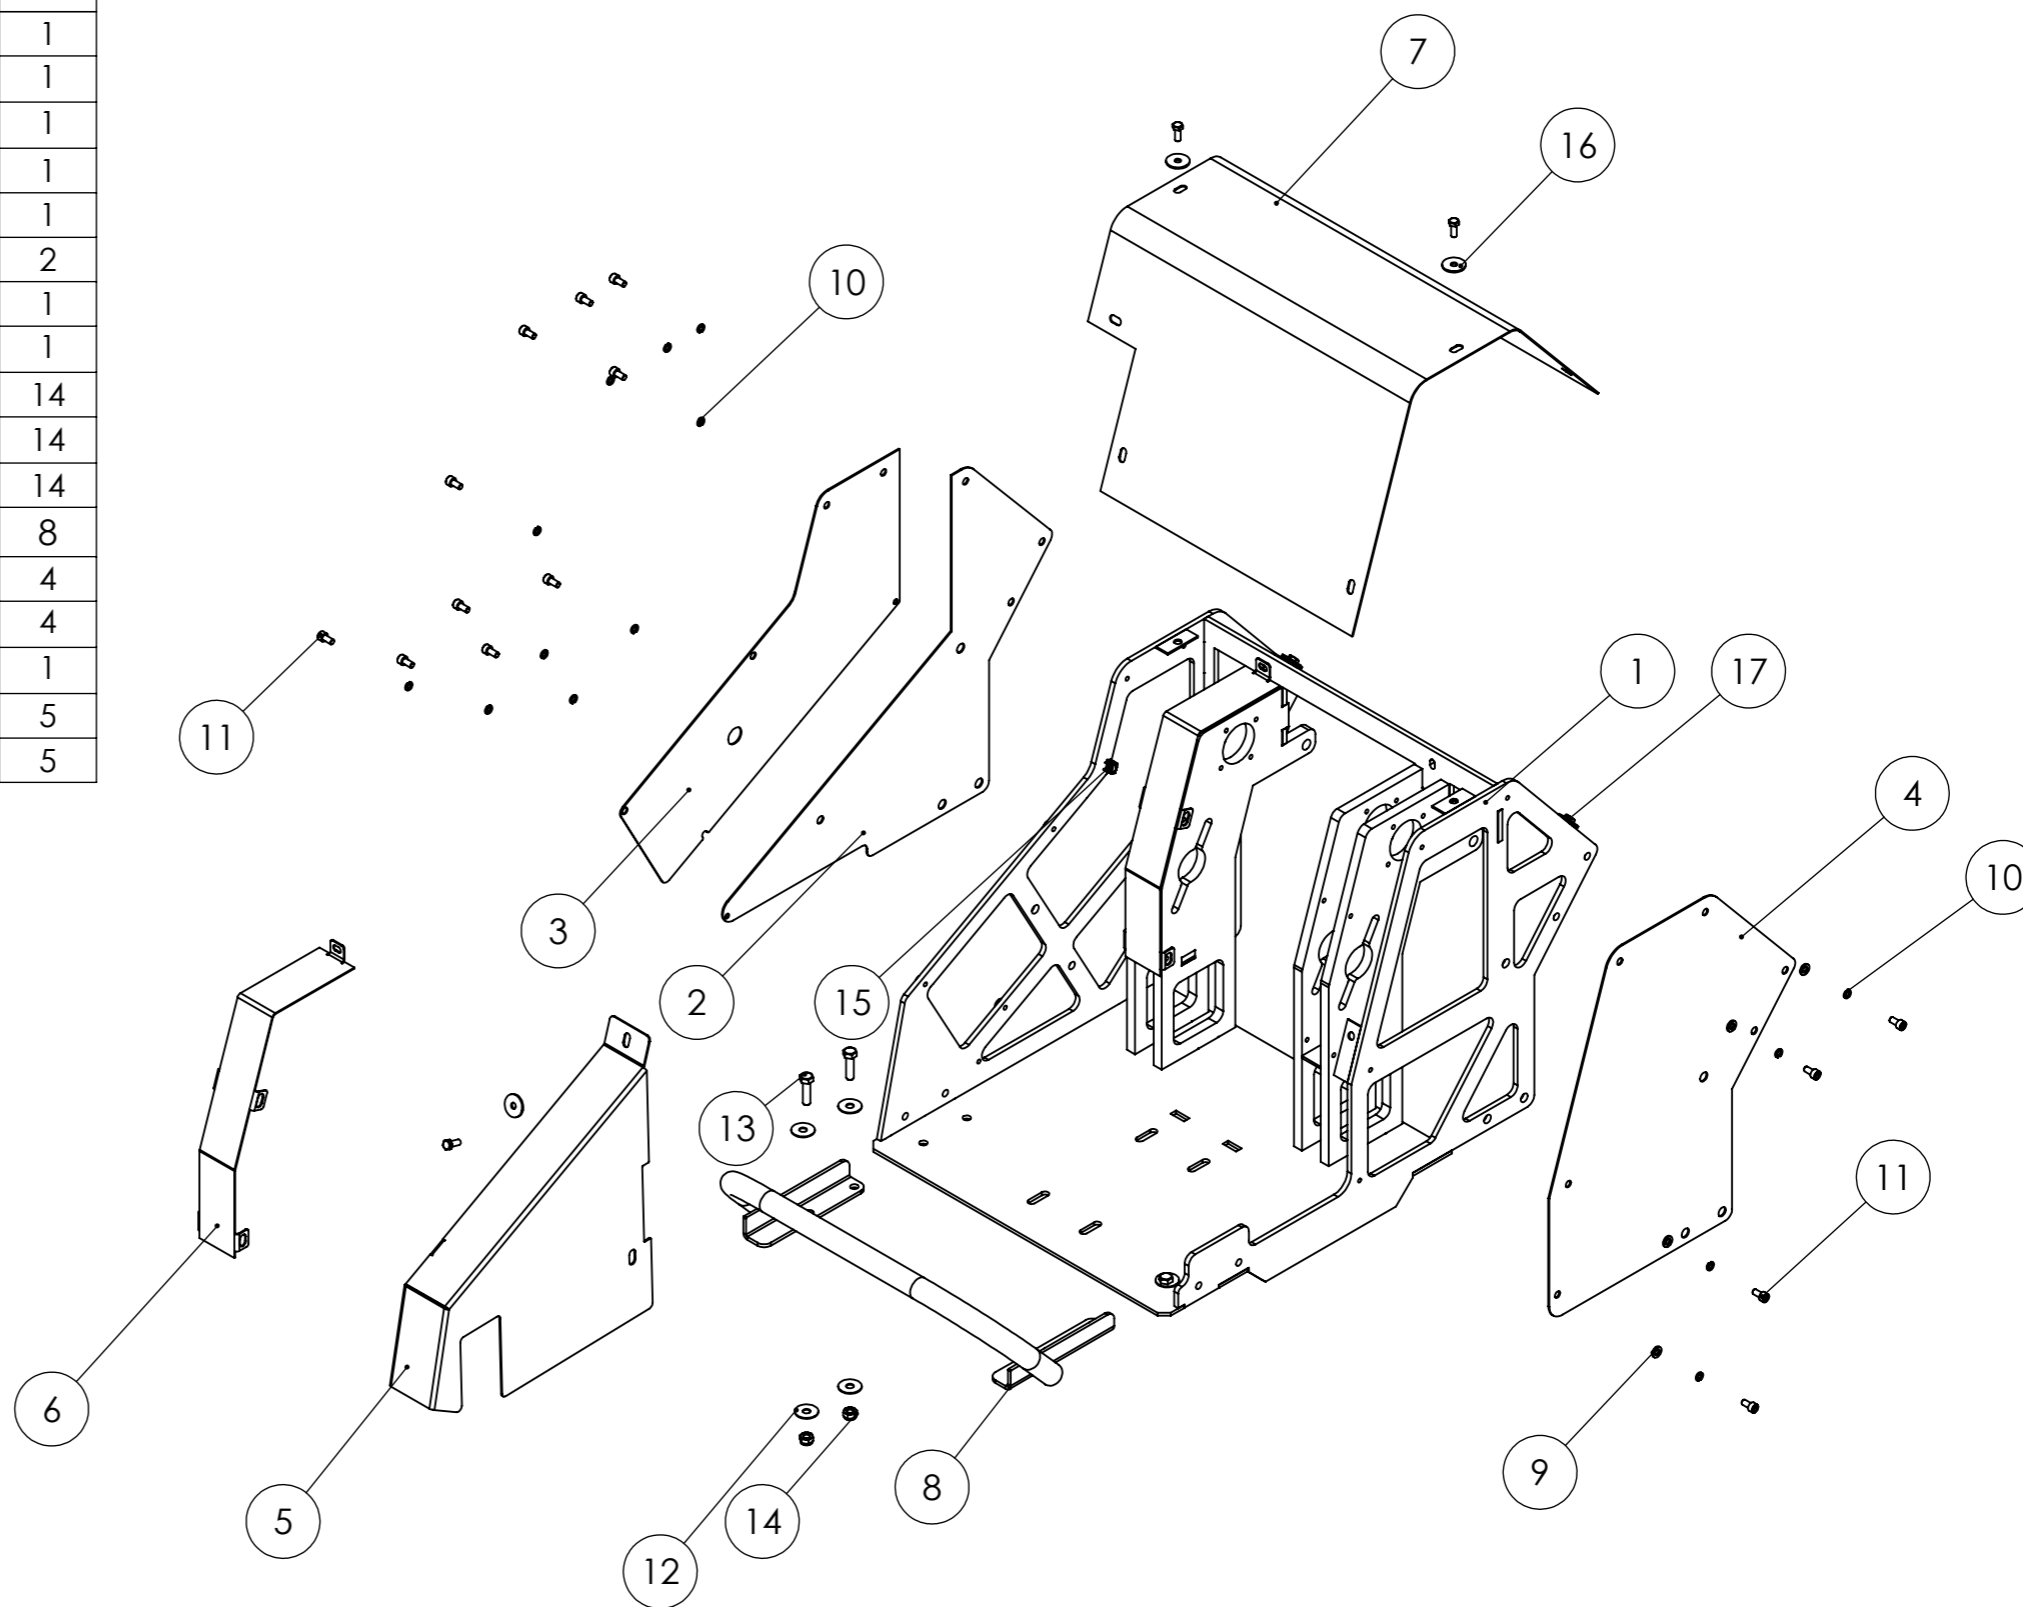

from A04-52050 & A11-46000

REVISION

A

ITEM NO.	PART NUMBER	DESCRIPTION	QTY.
1	45286	RH Wheel Axle	1
2	45336	Wheel	4
3	60065	Washer	4
4	60075	Washer	4
5	31112162	Hex Bolt	4
6	45284	Front Axle	2
7	31112154	Bolt	8
8	31411105	Washer	15
9	31241080	Nyloc Nut	8
10	45287	LH Wheel Axle	1

SERIAL NUMBER

from A04-52050 & A11-46000

REVISION

A

ITEM NO.	PartNo	DESCRIPTION	QTY.
1	45300	Chassis	1
2	45301	Right Hand Lower Side Plate	1
3	45302	Left Hand Top Side Plate	1
4	45303	Left Hand Cover	1
5	45305	Belt Guard	1
6	45312	Gearbox Cover	2
7	45304	Cover	1
8	45325	Front Bumper	1
9	31411064	Washer	14
10	60079	Washer	14
11	60031	Bolt	14
12	60065	Washer	8
13	31112152	Bolt	4
14	31241080	Nyloc Nut	4
15	60600	Cage Nut	1
16	60027	Washer	5
17	31112093	Bolt	5