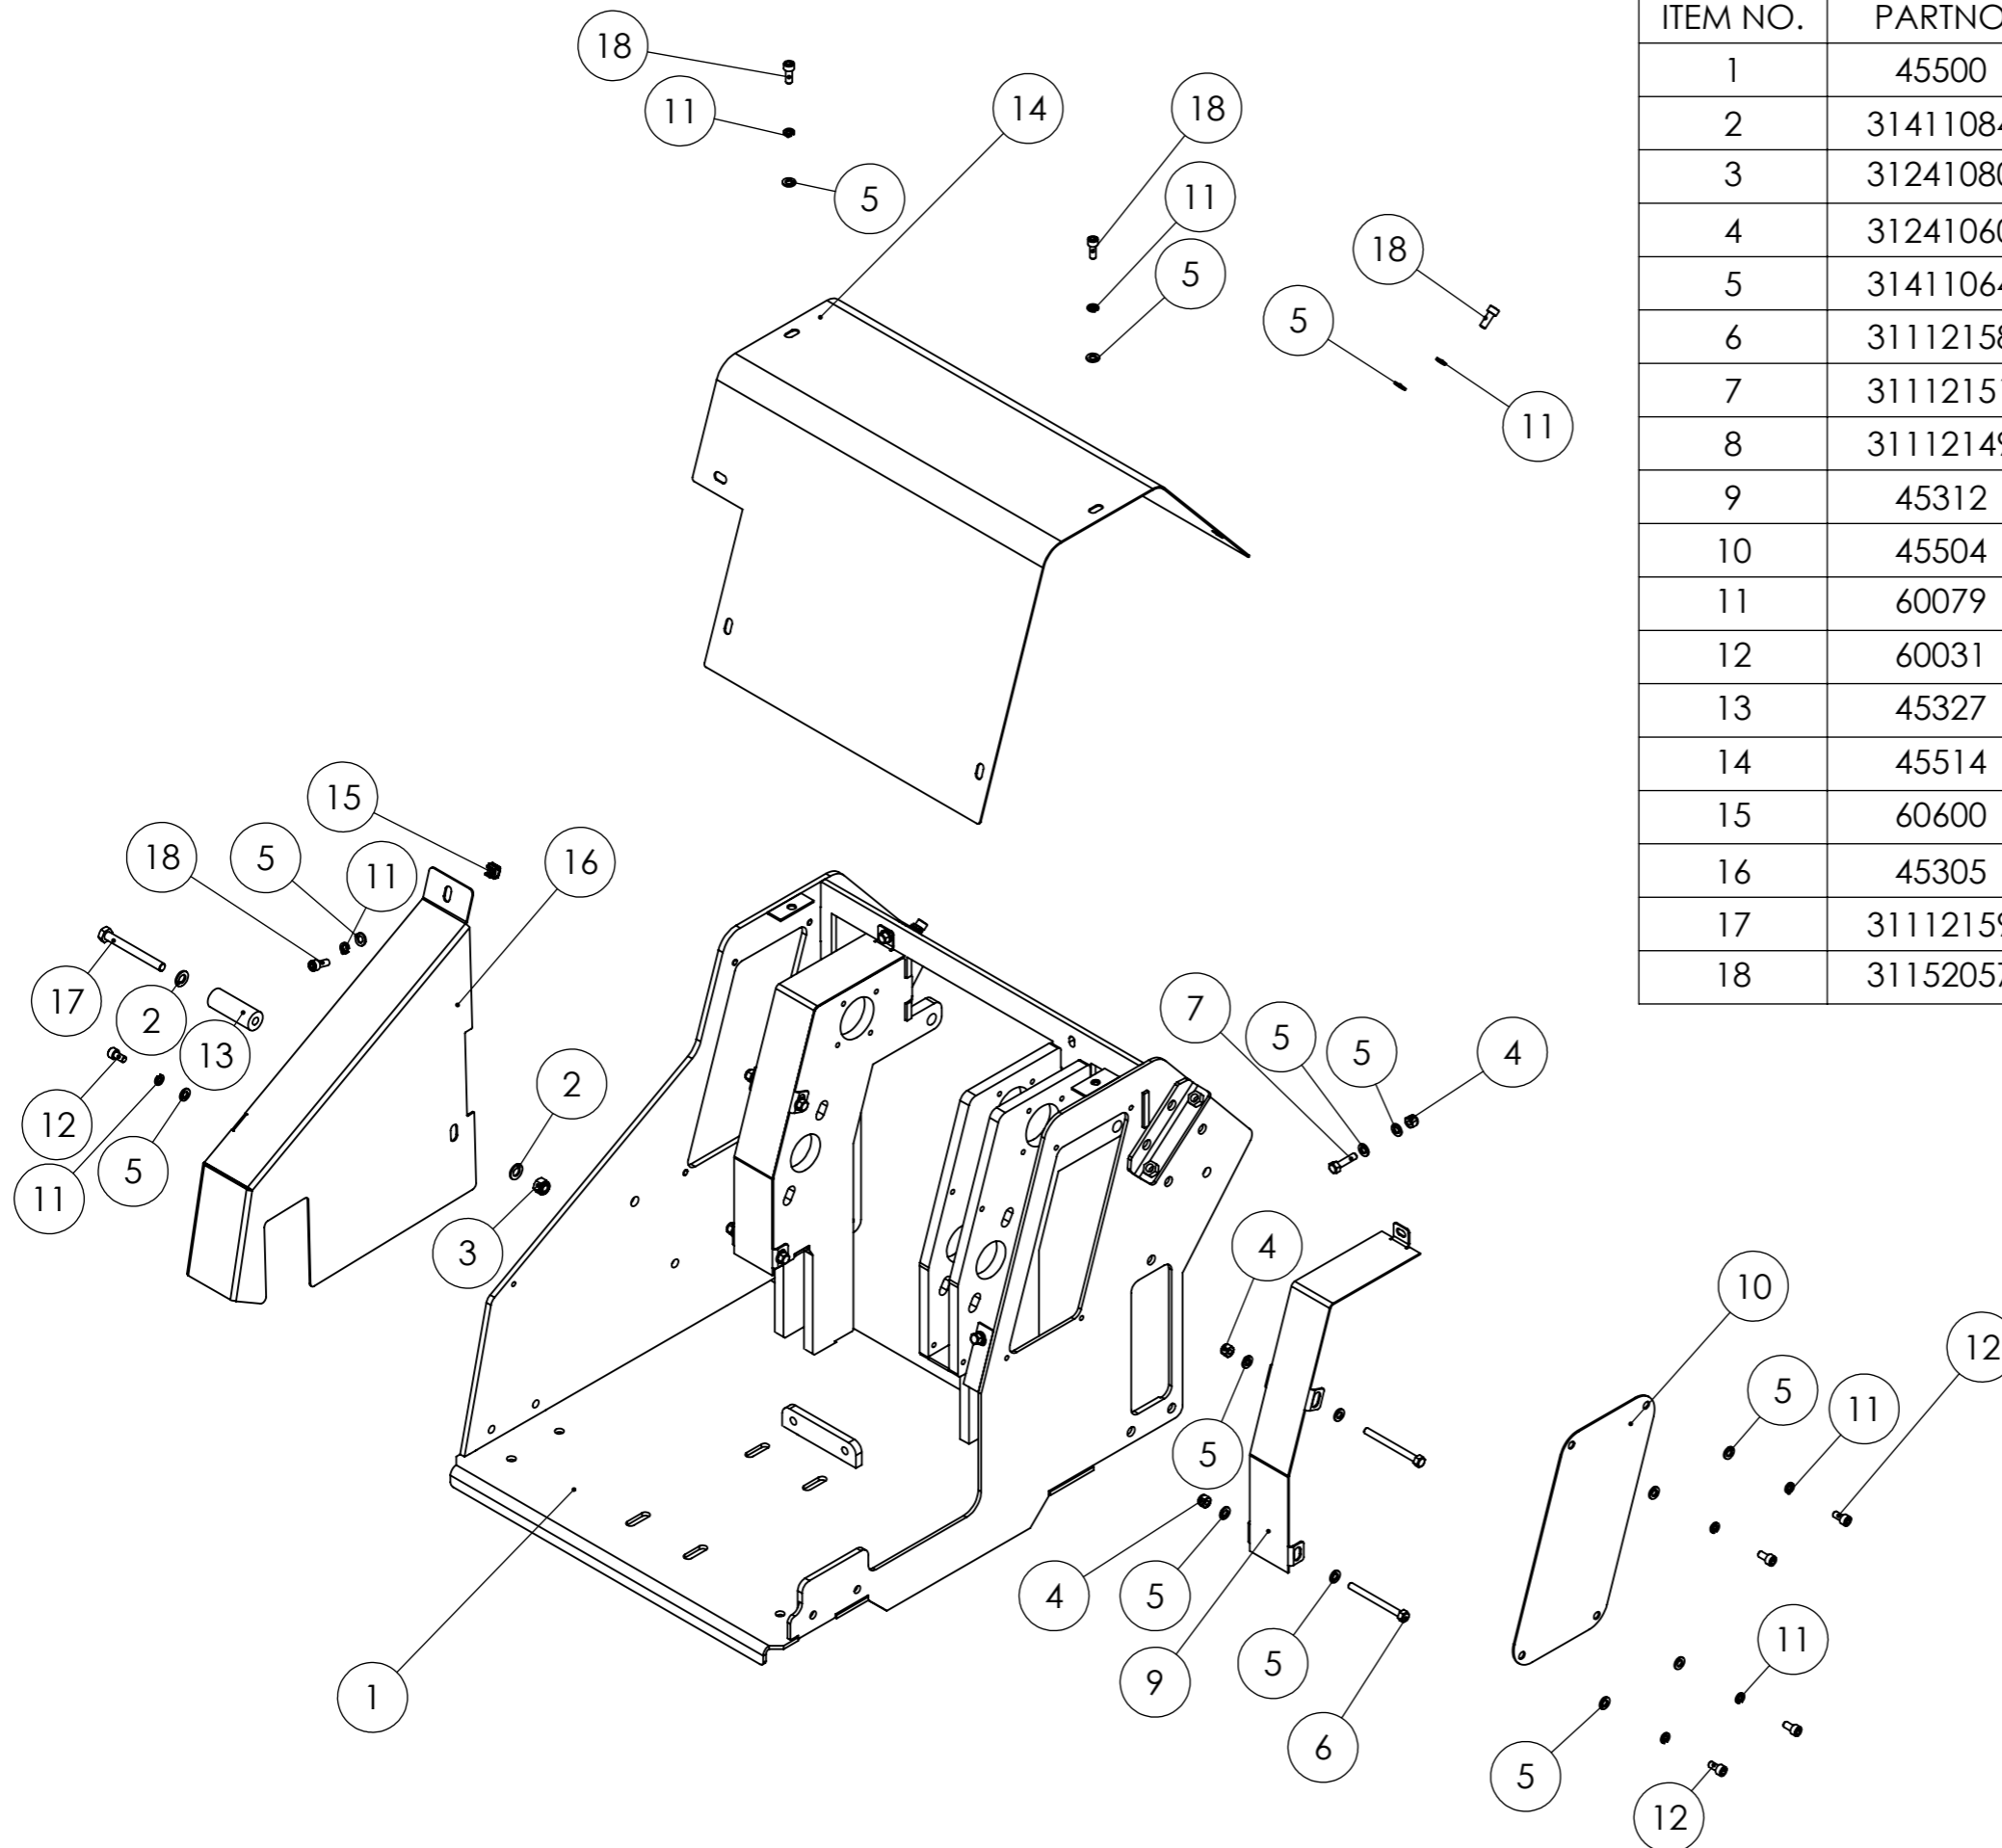

ITEM NO.	PARTNO	DESCRIPTION	QTY.
1	45500	Chassis	1
2	31411084	Washer	2
3	31241080	Nyloc	1
4	31241060	Nut	6
5	31411064	Washer	27
6	31112158	M8 Hex Hd Screw	4
7	31112151	Hex Bolt	2
8	31112149	Hex Bolt	1
9	45312	Gearbox Cover	2
10	45504	Side Cover	2
11	60079	Spring Washer	15
12	60031	Capscrew	9
13	45327	Guard Spacer	1
14	45514	Top Cover	1
15	60600	Cage Nut	1
16	45305	Belt Guard	1
17	31112159	Hex Bolt	1
18	31152057	Cap screw	6

Tracmaster Ltd
Tel: +44 (0) 1444 247689
Order Parts Online:
www.tracmaster.co.uk

Parts Diagram

LA25B1 Lawn Aerator

VALID FROM	February 2021
SERIAL NUMBER	B11-
REVISION	February 2022