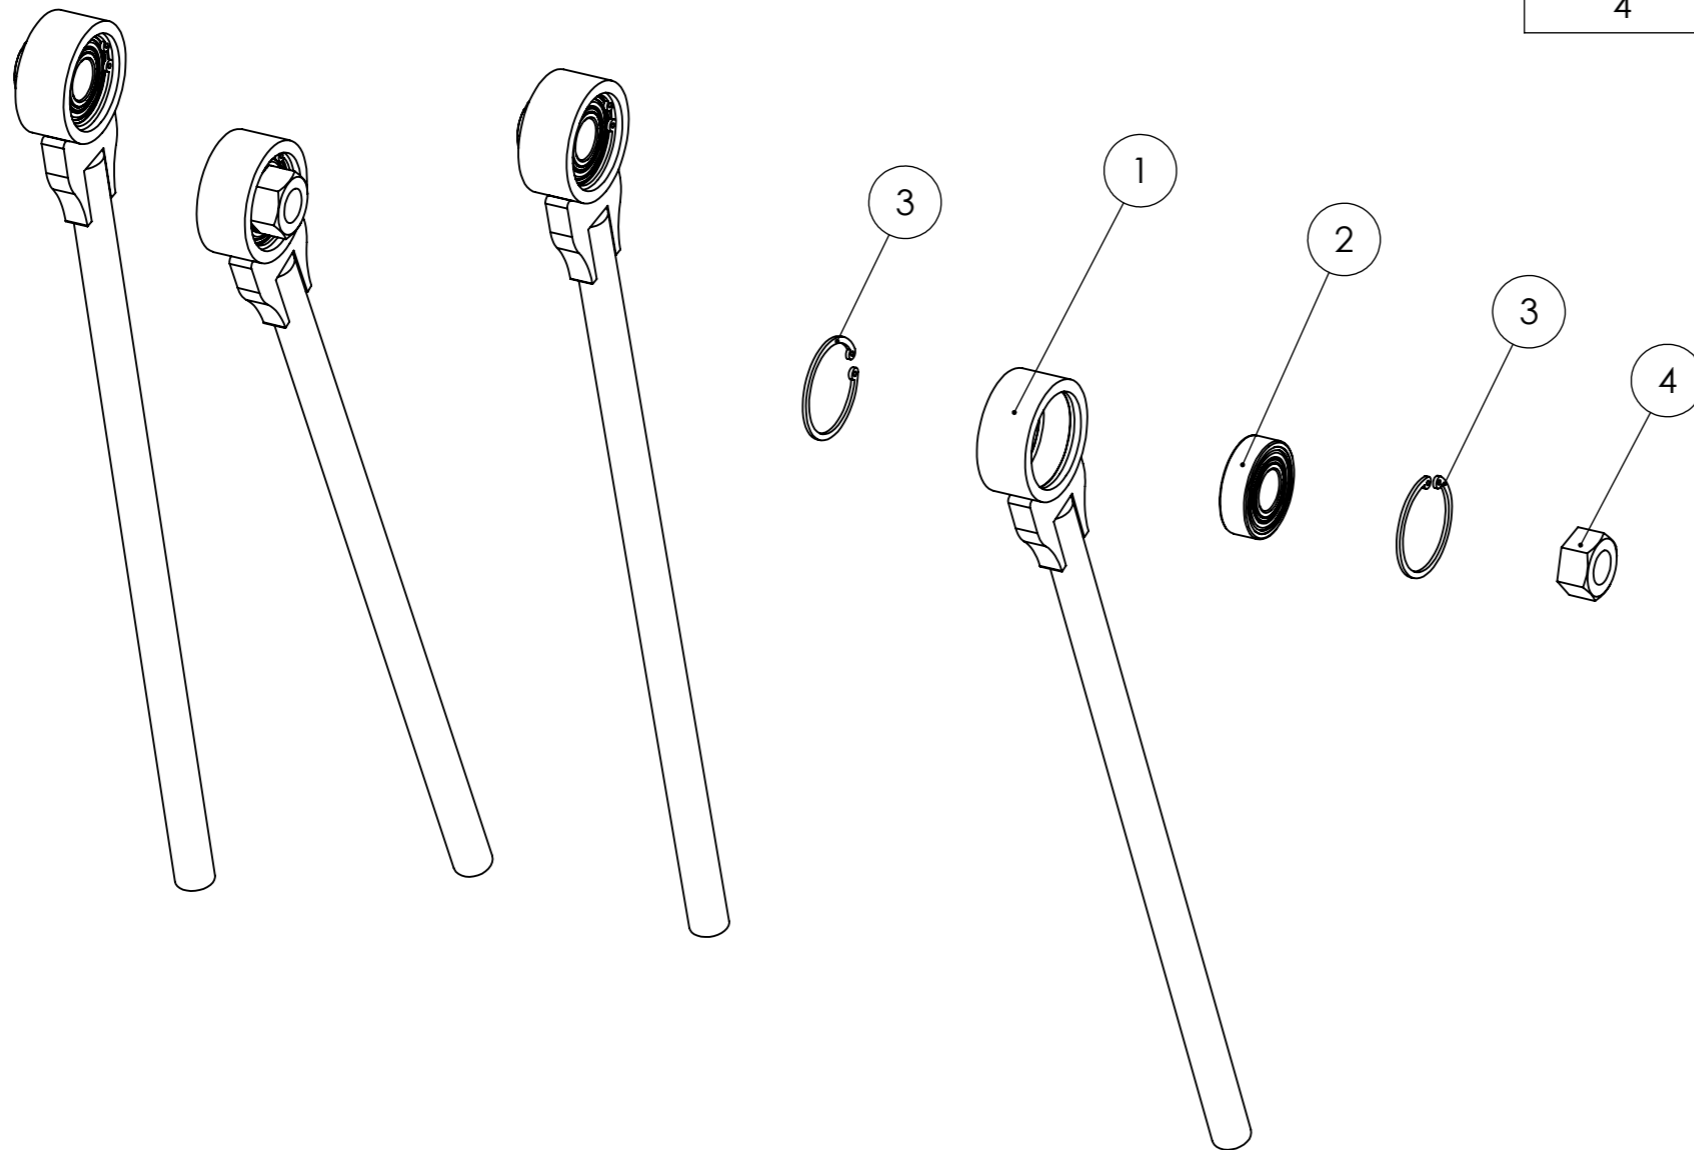

REVISION

February 2022

ITEM NO.	PARTNO	DESCRIPTION	QTY.
1	45230	Tine Rod	4
2	37112171	Bearing	4
3	35111040	Circlip	8
4	31231160	Nut	4

Tracmaster Ltd
Tel: +44 (0) 1444 247689

Order Parts Online:
www.tracmaster.co.uk