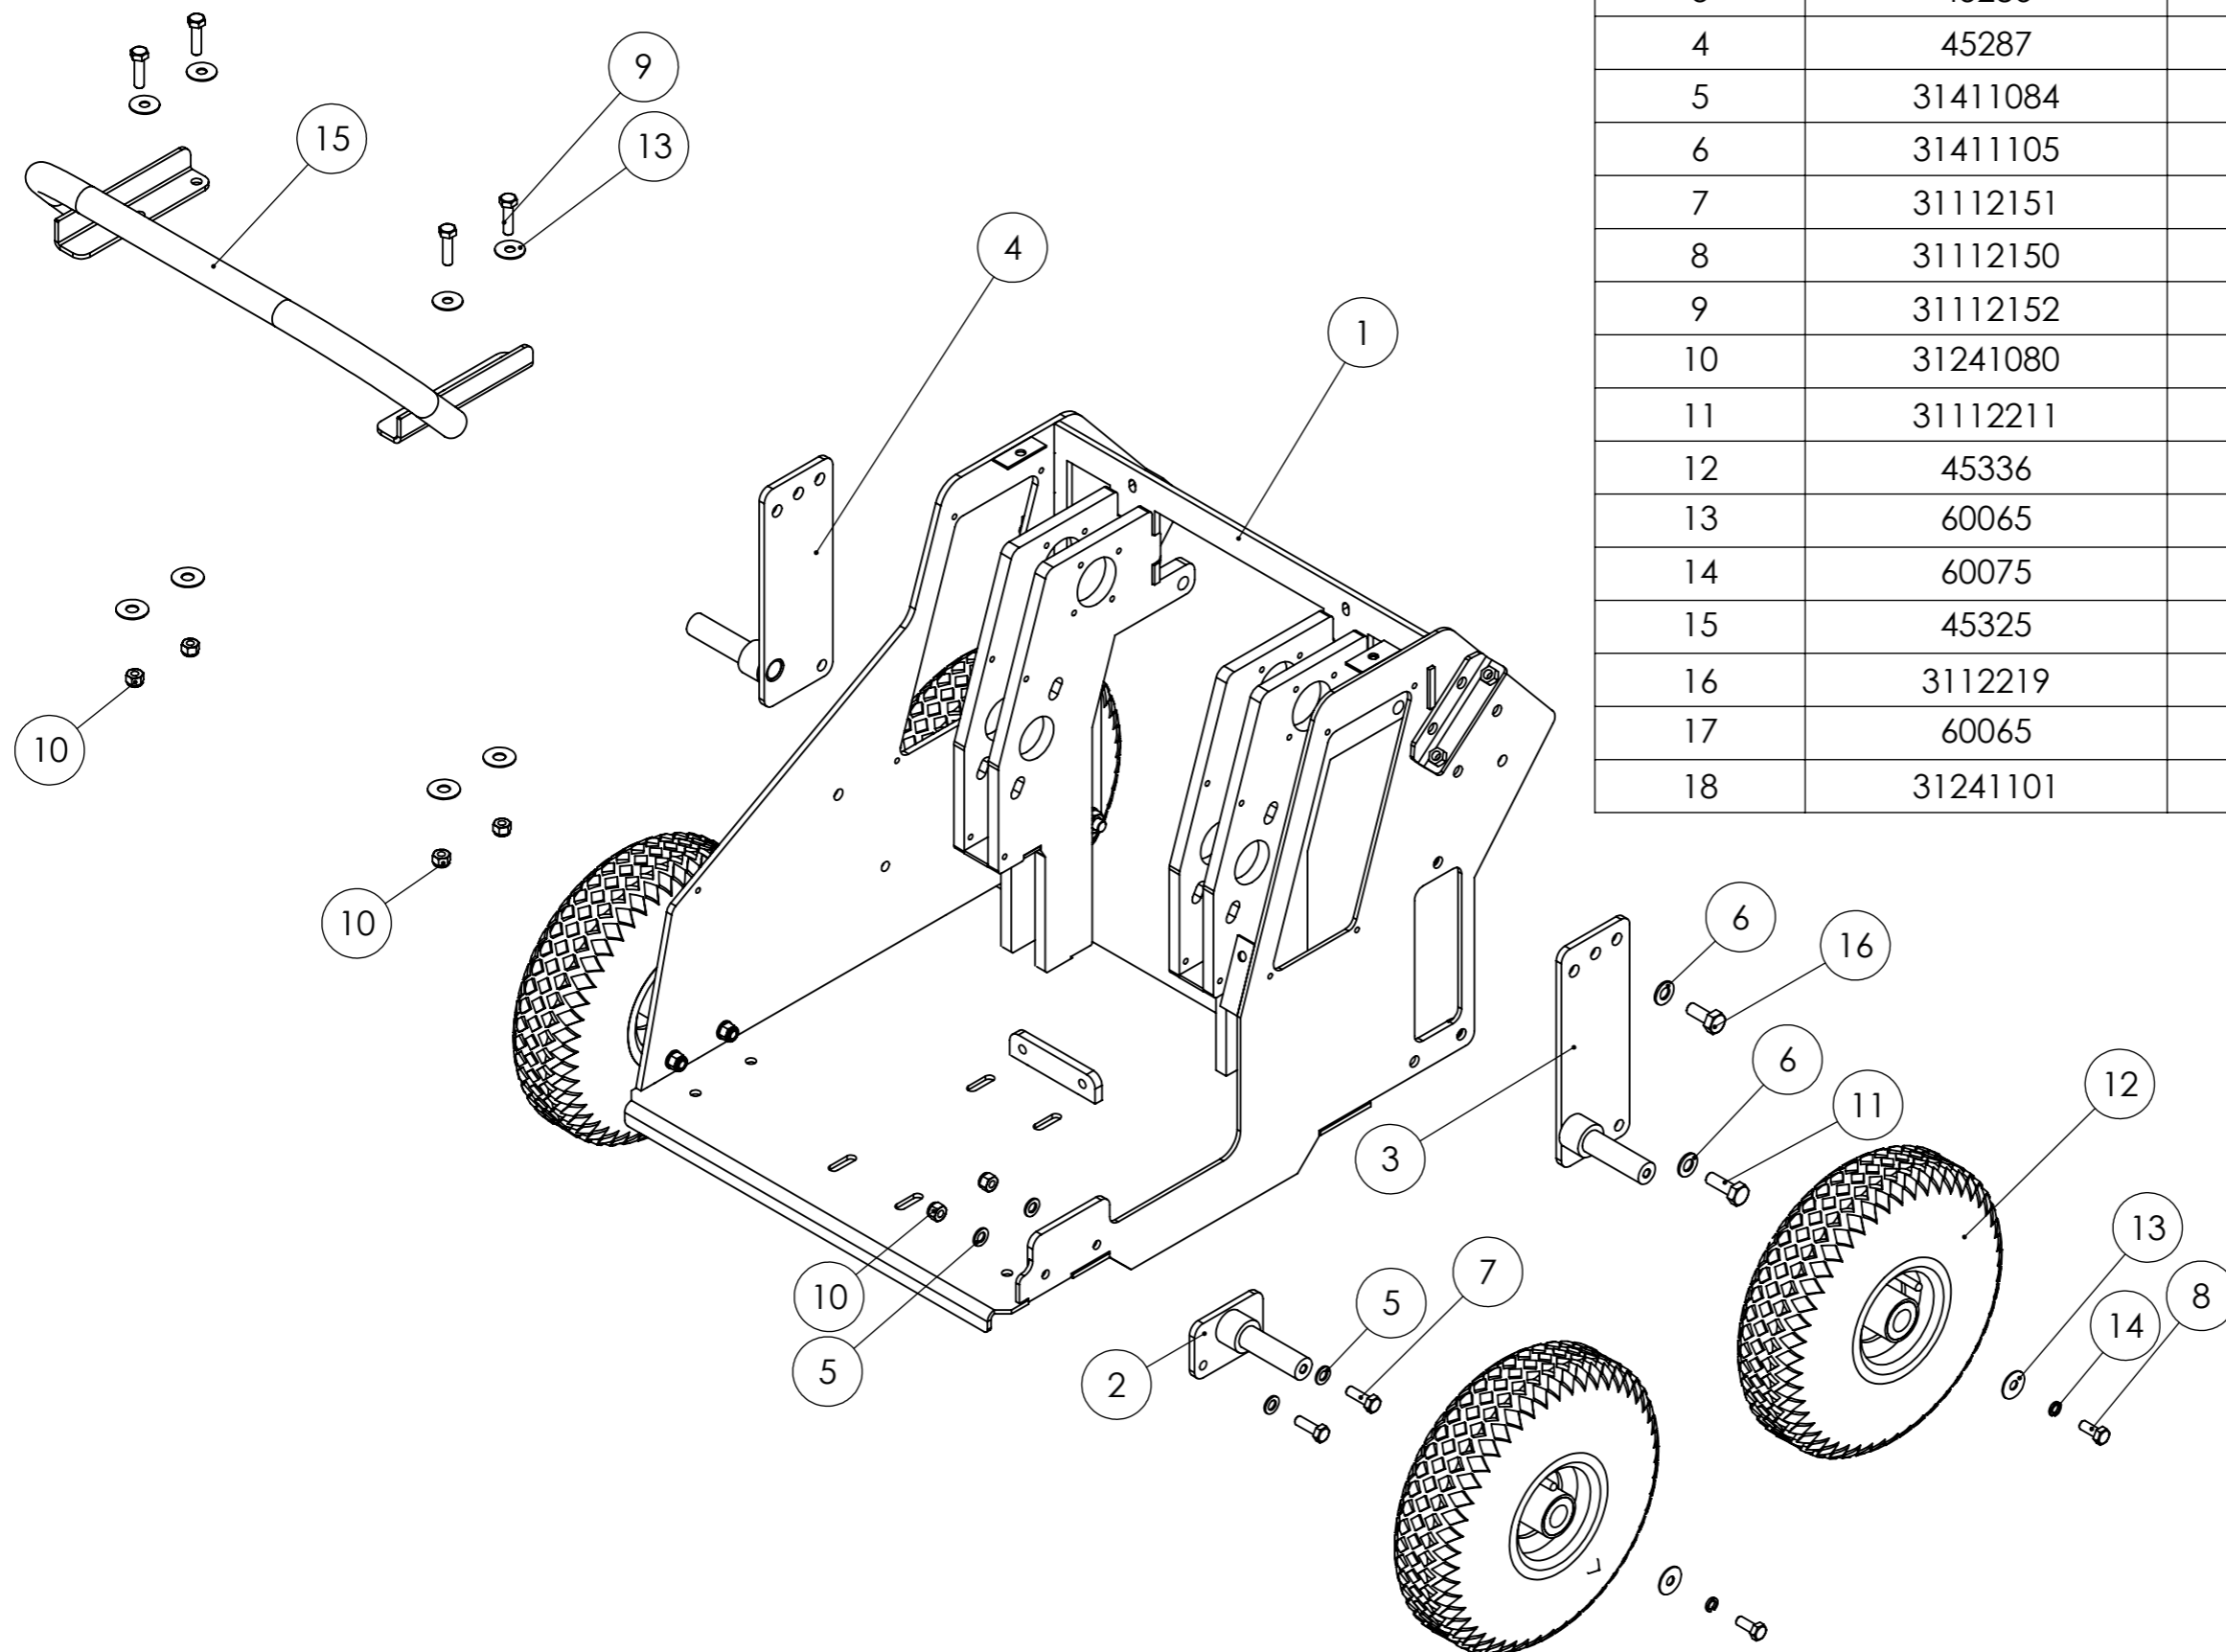

REVISION

February 2022

ITEM NO.	PARTNO	DESCRIPTION	QTY.
1	45500	Chassis	1
2	45284	Front Axle	2
3	45286	RH Wheel Axle	1
4	45287	LH Wheel Axle	1
5	31411084	Washer	8
6	31411105	Plain Washer	8
7	31112151	Hex Bolt	4
8	31112150	Hex Bolt	4
9	31112152	Hex Bolt	4
10	31241080	Nyloc	8
11	31112211	Hex Bolt	2
12	45336	Wheel	4
13	60065	Penny washer	8
14	60075	Spring Washer	4
15	45325	Front Bumper	1
16	3112219	Bolt	2
17	60065	Penny washer	4
18	31241101	Nut	4

Tracmaster Ltd
 Tel: +44 (0) 1444 247689
Order Parts Online:
www.tracmaster.co.uk

Parts Diagram

LA25B1 Lawn Aerator

VALID FROM	February 2021
SERIAL NUMBER	B11-
REVISION	February 2022

ITEM NO.	PARTNO	DESCRIPTION	QTY.
1	31241100	Nyloc	5
2	45308	Gearbox Plate	2
3	45313	Seal	2
4	45309	Drive Shaft	1
5	45222	Spacer	2
6	45220	Driven sprocket	2
7	45215	Bearing	2
8	45205	Key	1
9	45311	Spacer	2
10	45216	Coach Bolt	8
11	45214	Chain	2
12	45511	Sprocket	1
13	45233B	Taper Bush	1
14	45210	Key	1