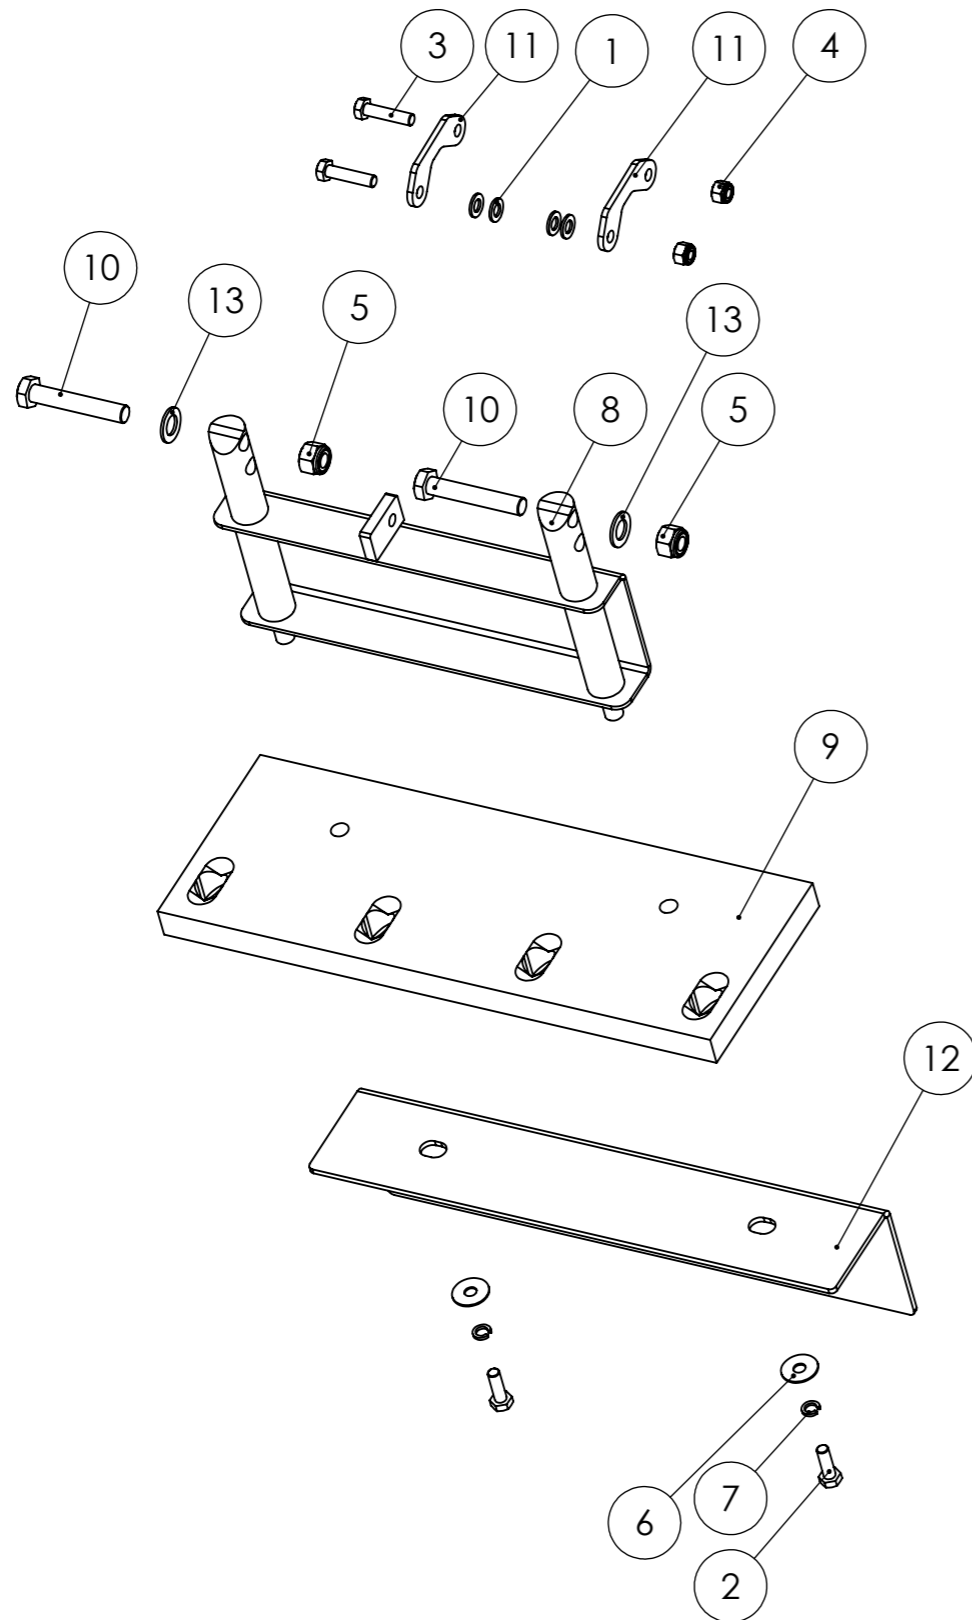

REVISION

February 2022

ITEM NO.	PARTNO	DESCRIPTION	QTY.
1	45500	Chassis	1
2	31411084	Washer	2
3	31241080	Nyloc	1
4	31241060	Nut	6
5	31411064	Washer	27
6	31112158	M8 Hex Hd Screw	4
7	31112151	Hex Bolt	2
8	31112149	Hex Bolt	1
9	45312	Gearbox Cover	2
10	45504	Side Cover	2
11	60079	Spring Washer	15
12	60031	Capscrew	9
13	45327	Guard Spacer	1
14	45514	Top Cover	1
15	60600	Cage Nut	1
16	45305	Belt Guard	1
17	31112159	Hex Bolt	1
18	31152057	Cap screw	6

Tracmaster Ltd
 Tel: +44 (0) 1444 247689
Order Parts Online:
www.tracmaster.co.uk

Parts Diagram

LA25B1 Lawn Aerator

VALID FROM	February 2021
SERIAL NUMBER	B11-
REVISION	February 2022

ITEM NO.	PARTNO	DESCRIPTION	QTY.
1	31411084	Washer	4
2	31112151	Hex Bolt	2
3	31112153	Hex Bolt	2
4	31241080	Nyloc	2
5	31241120	Nyloc	2
6	60065	Penny washer	2
7	60075	Spring Washer	2
8	45318	Backboard Frame	1
9	45329	Lifting board	1
10	58043228	Hex Bolt	2
11	45508	Lifting Link	2
12	45320	Tine Cover	1
13	45517	Washer	2