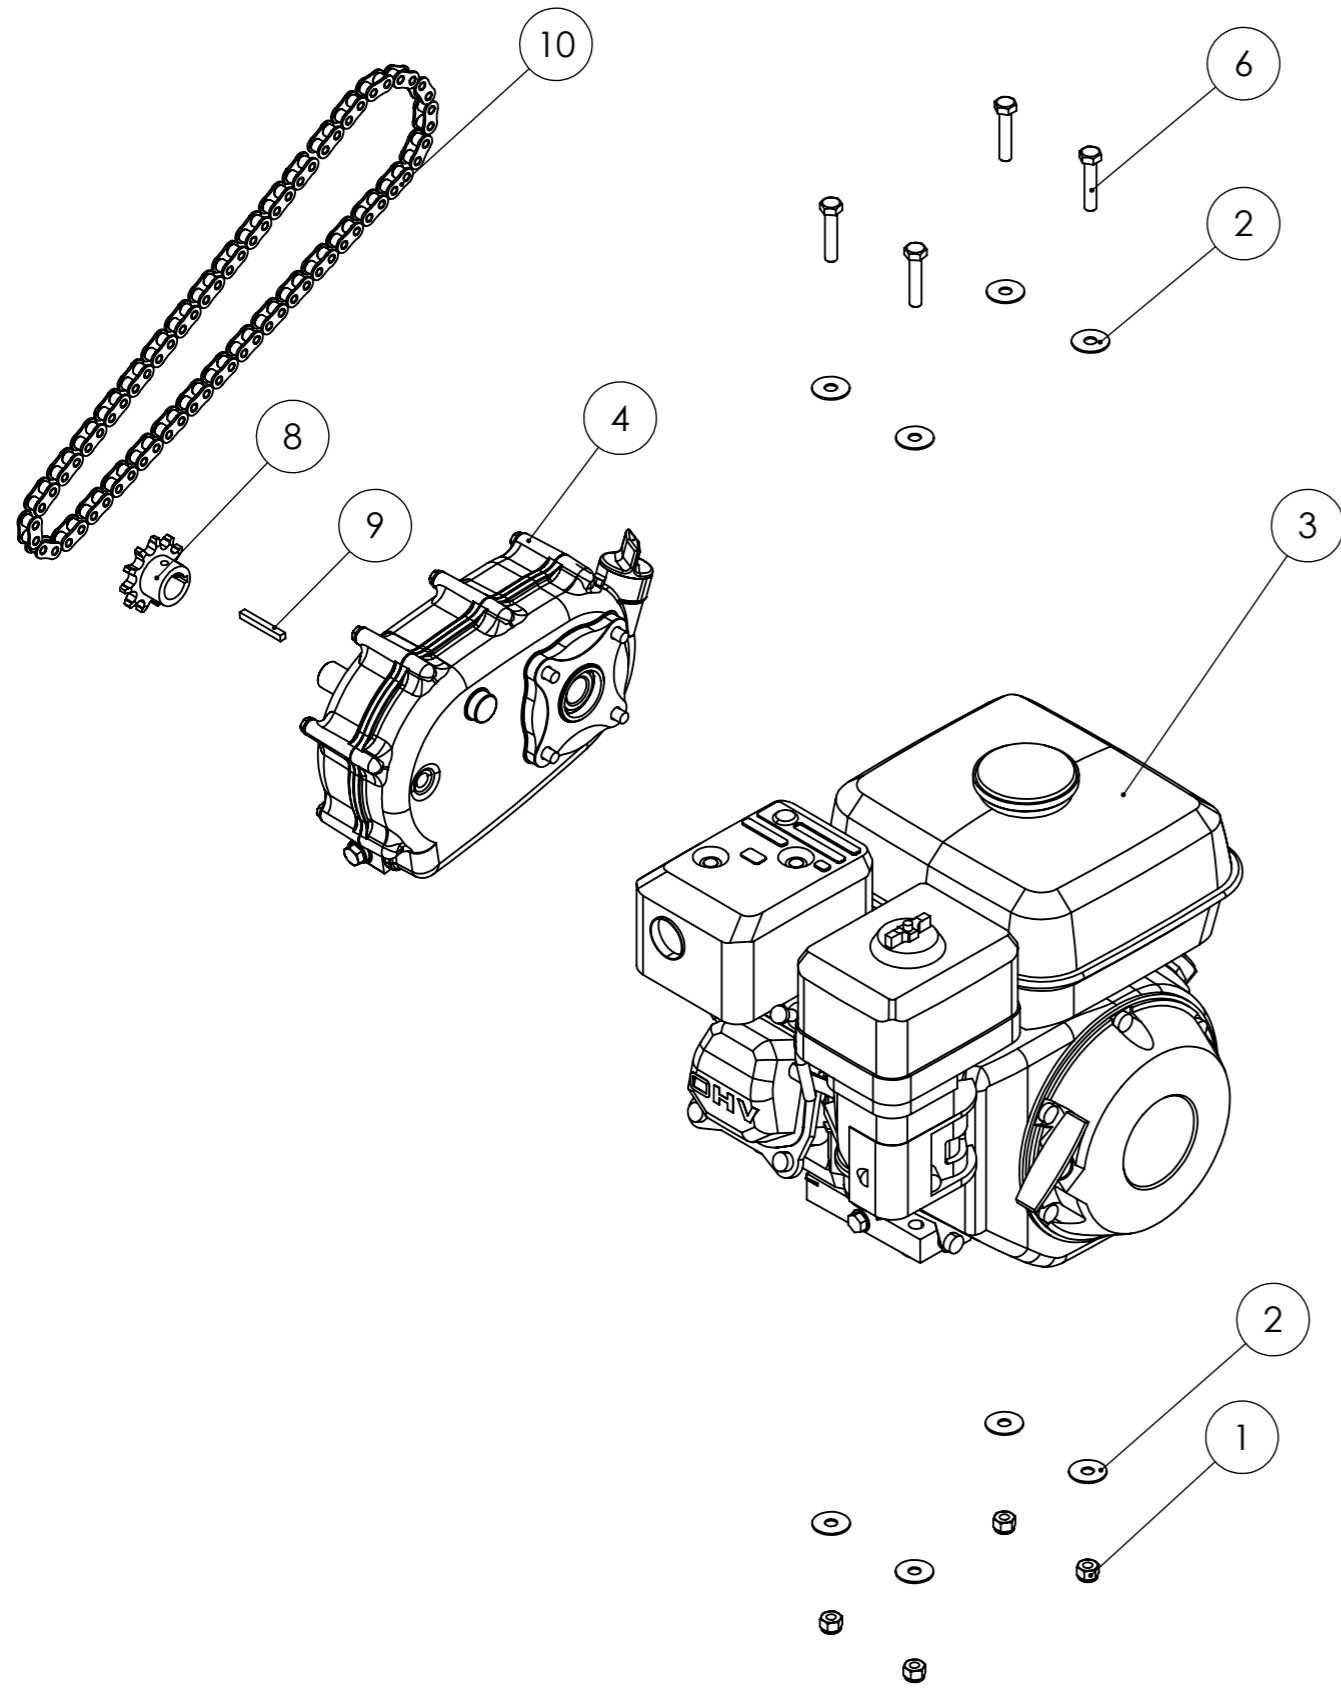

REVISION

February 2022

ITEM NO.	PARTNO	DESCRIPTION	QTY.
1	45230	Tine Rod	4
2	37112171	Bearing	4
3	35111040	Circlip	8
4	31231160	Nut	4

Tracmaster Ltd
Tel: +44 (0) 1444 247689

Order Parts Online:
www.tracmaster.co.uk

Parts Diagram

LA25B1 Lawn Aerator

VALID FROM

February 2021

SERIAL NUMBER

B11-

REVISION

February 2022

ITEM NO.	PARTNO	DESCRIPTION	QTY.
1	31241080	Nyloc	4
2	60065	Penny washer	8
3	GX160UTQX4	GX160UTQX4	1
4	45334	Gearbox	1
5	31211080	Nut	4
6	31112154	Hex Bolt	4
7	31112156	Hex Bolt	2
8	45510	Engine Sprocket	1
9	56356165	Key	1
10	45512	Chain	1
11	80051	Engine Tension Spacer	2