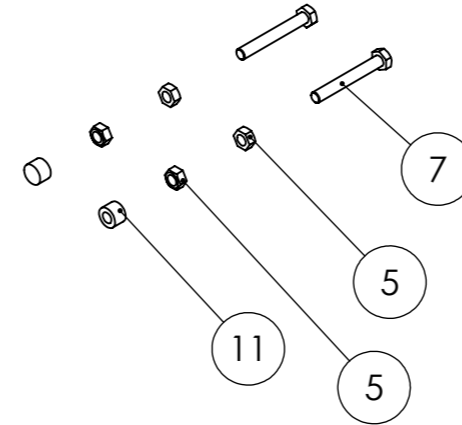

REVISION

February 2022

ITEM NO.	PARTNO	DESCRIPTION	QTY.
1	45230	Tine Rod	4
2	37112171	Bearing	4
3	35111040	Circlip	8
4	31231160	Nut	4

Tracmaster Ltd
Tel: +44 (0) 1444 247689

Order Parts Online:
www.tracmaster.co.uk

Parts Diagram

LA25B1 Lawn Aerator

VALID FROM

February 2021

SERIAL NUMBER

B11-

REVISION

February 2022

ITEM NO.	PARTNO	DESCRIPTION	QTY.
1	31241080	Nyloc	4
2	60065	Penny washer	8
3	GX160UTQX4	GX160UTQX4	1
4	45334	Gearbox	1
5	31211080	Nut	4
6	31112154	Hex Bolt	4
7	31112156	Hex Bolt	2
8	45510	Engine Sprocket	1
9	56356165	Key	1
10	45512	Chain	1
11	80051	Engine Tension Spacer	2