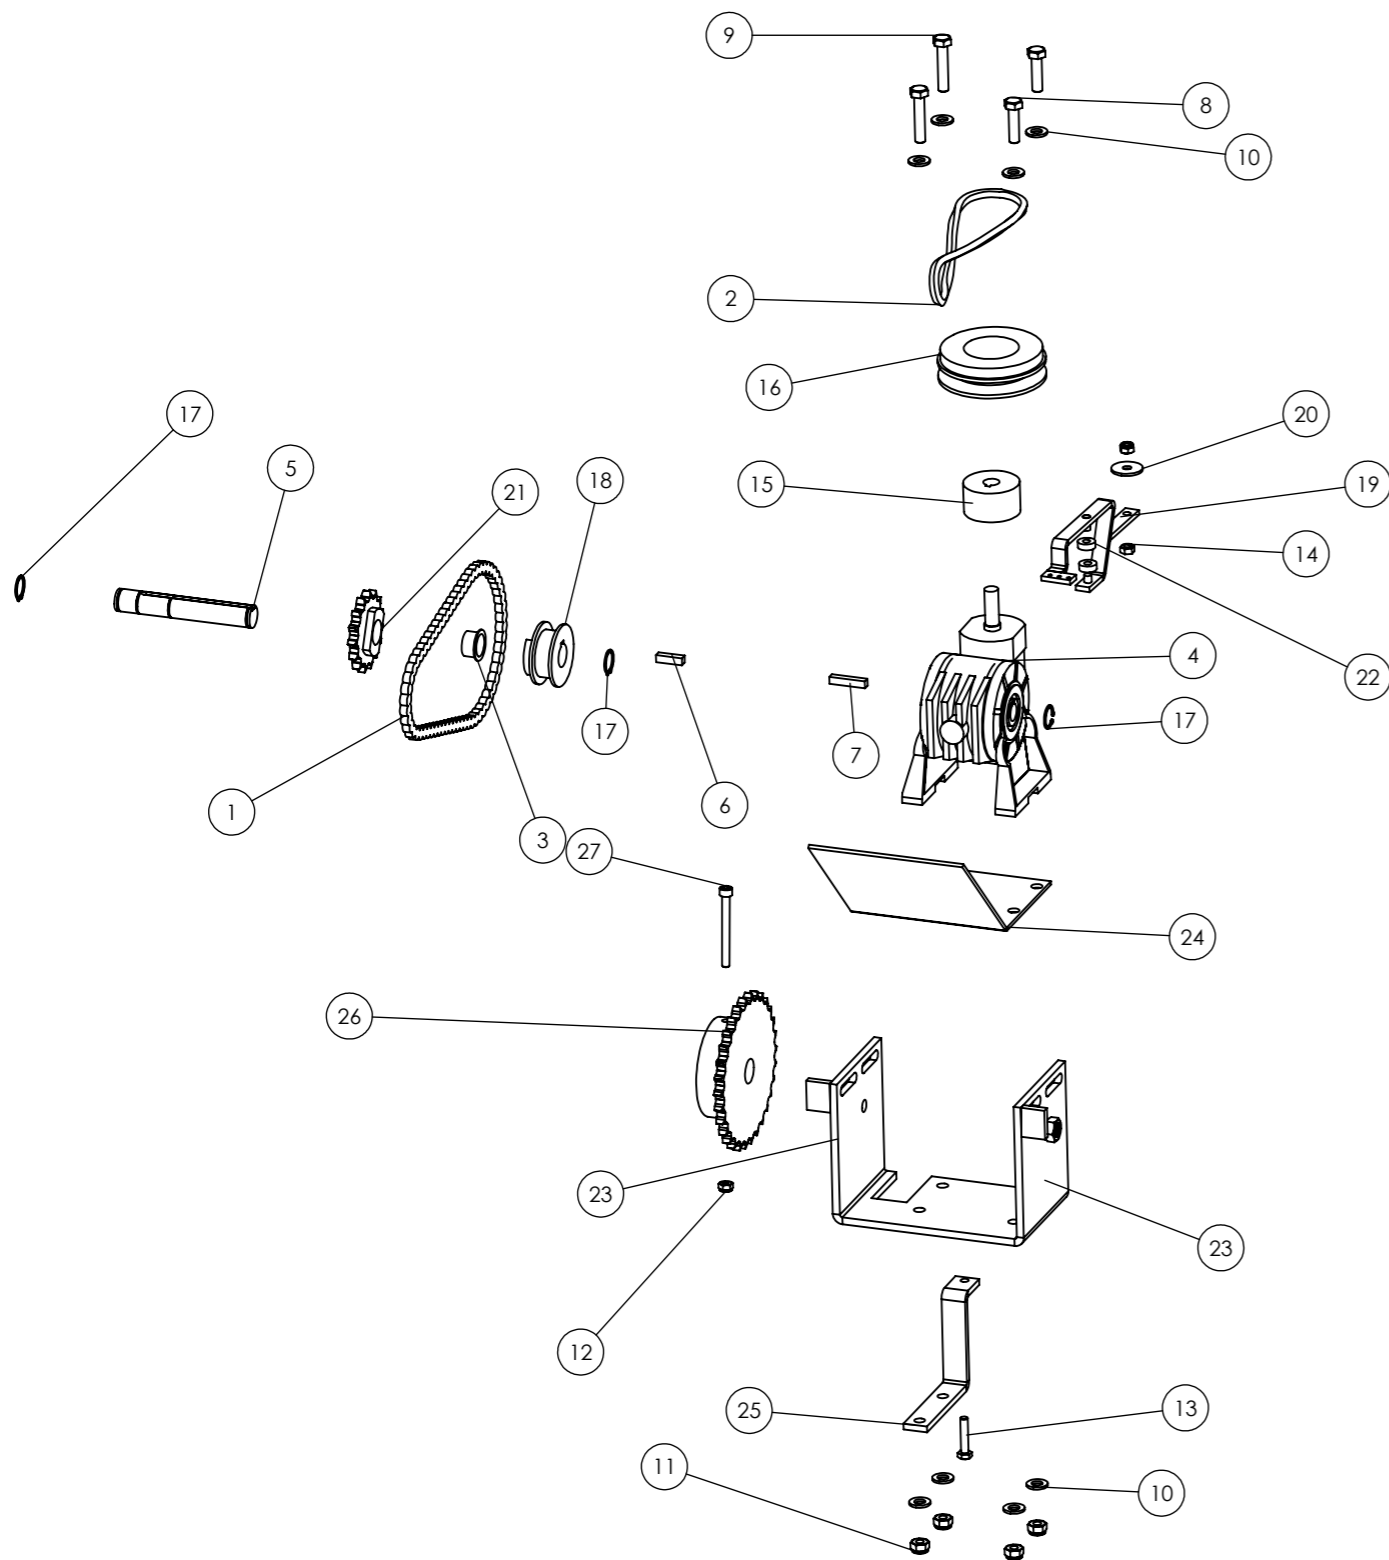

ITEM NO.	PART NO.	DESCRIPTION	QTY.
1	12057	Chain	1
2	12088	Belt	1
3	12110	Bush	1
4	12072	Gearbox	1
5	12067	Clutch Shaft	1
6	12068	Key 6x6x22	1
7	12069	Key 6x6x30	1
8	31112152	Hex Bolt	2
9	31112154	Hex Bolt	2
10	31411105	Washer	8
11	31241080	Nyloc	4
12	31241060	Nut	2
13	31211060	Nut	1
14	31211060	Nut	1
15	12070B	Bush	1
16	12070P	Pulley	1
17	12073	Circlip ext 18mm	4
18	12059	Sliding Dog	1
19	12066	Clutch Lever	1
20	60027	Washer	1
21	12058	Driven Sprocket	1
22	12065	Bearing	2
23	12071	Mounting Bracket	1
24	10111	Grass Guard	1
25	12082	Lever Bracket	1
26	12056	Driven Sprocket	1
27	12077	Bolt	1