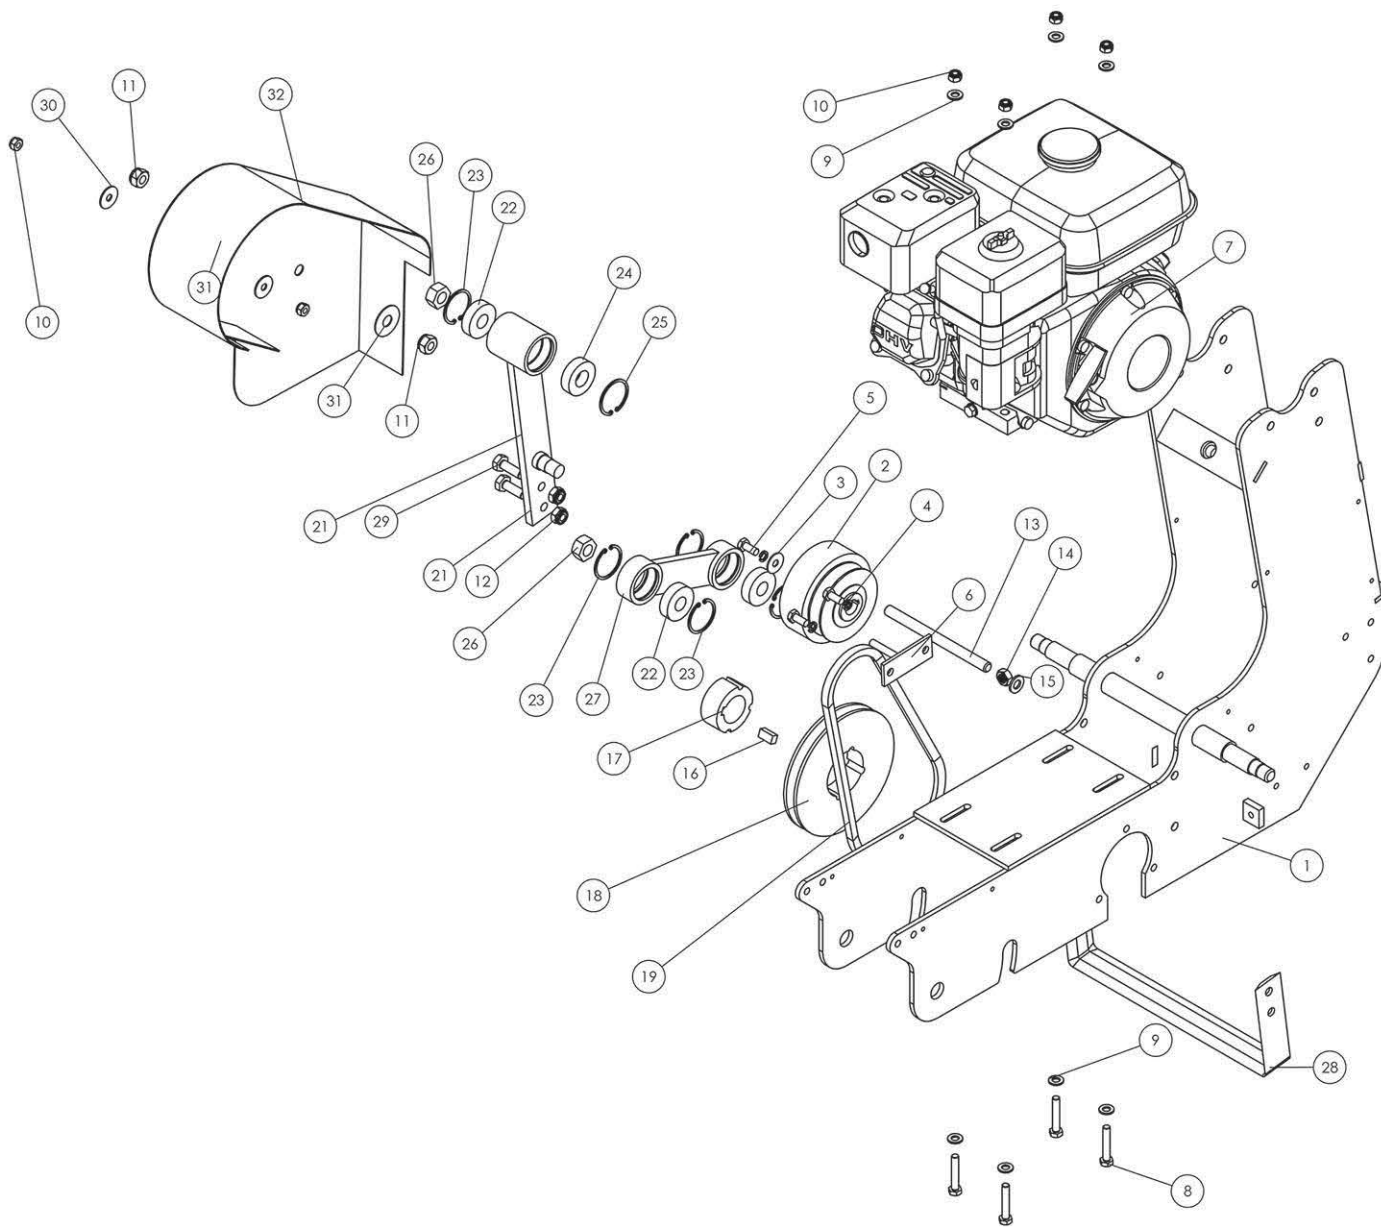

Rear Wheel Sleeve  
12087

\* Parts 12035 & 12032 can be ordered as one part: 12033

ITEM NO.	PART NO.	DESCRIPTION	QTY.
1	35121020	Circlip	2
2	12004	Front Axle Pivot	1
3	60063	Washer	3
4	12005	Front Axle Assembly	1
5	12071	Mounting Bracket	1
6	31112150	Hex Bolt	4
7	31111151	Hex Bolt	2
8	31112152	Hex Bolt	2
9	31112153	Hex Bolt	4
10	60075	Split Washer	6
11	31411105	Washer	10
12	10111	Grass Guard	1
13	12055	Chain cover	1
14	31112090	Bolt	2
15	60079	Split Washer	2
16	31411066	Washer	2
17	90947	Penny Washer	5
18	12074	Bolt	2
19	31241060	Nut	2
20	31241080	Nyloc	4
21	31241100	Nyloc	4
22	12083	Bush 12mm OD	2
23	31411105	Washer	8
24	31112219	Bolt	2
25	31112215	Bolt	1
26	12028	Bolt	1
27	31112211	Bolt	2
28	12080	Rear Axle Bracket	1
29	31211080	Nut	2
30	12079	LFTC20A Bearing	2
31	12075	Rear Wheel Axle	1
32	31211100	Nut	2
33	12038	Lifting Handle	1
34	12036	Lifting Pin	1
35	12035*	Spacer	3
36	12032*	Spacer	2
37	12062	Lifting Rod	2
38	12034	Circlip	2
39	12054	RH Connecting Rod	1
40	12053	LH Connecting Rod	1
41	45282	Washer	4
42	45285	Split Pin	4
43	45281PPR	Rear Wheel (with bearing)	2
44	45281PBBF	Front Wheel (with bearing)	2

ITEM NO.	PART NO.	DESCRIPTION	QTY.
1	12018	Chassis	1
2	12102	Stud	2
3	31411105	Washer	2
4	31211100	Nut	2
5	12061	Bracket	2
6	31112093	Bolt	2
7	31112090	Bolt	2
8	31411064	Washer	4
9	31241060	Nut	2
10	31241100	NYLOC	2
11	31231160	NYLOC	2
12	12063	Gear Selector Plate	1
13	60079	Split Washer	2
14	12060	Selector Lever	1
15	45280	Knob	1
16	60069	Jockey Spring	1
17	200820	Blade Arm	1
18	37112203	Bearing	1
19	37112171	Bearing	3
20	35111040	Circlip	5
21	35111042	Circlip	1
22	31231160	Nut	3
23	080007100	7mm Spacer	1
24	12117	Connecting Rod	1
25	200918	Blade	1
26	31112211	Bolt	2
27	31241100	NYLOC	2
28	60029	M12 Penny Washer	4
29	12101	LH Cover	1