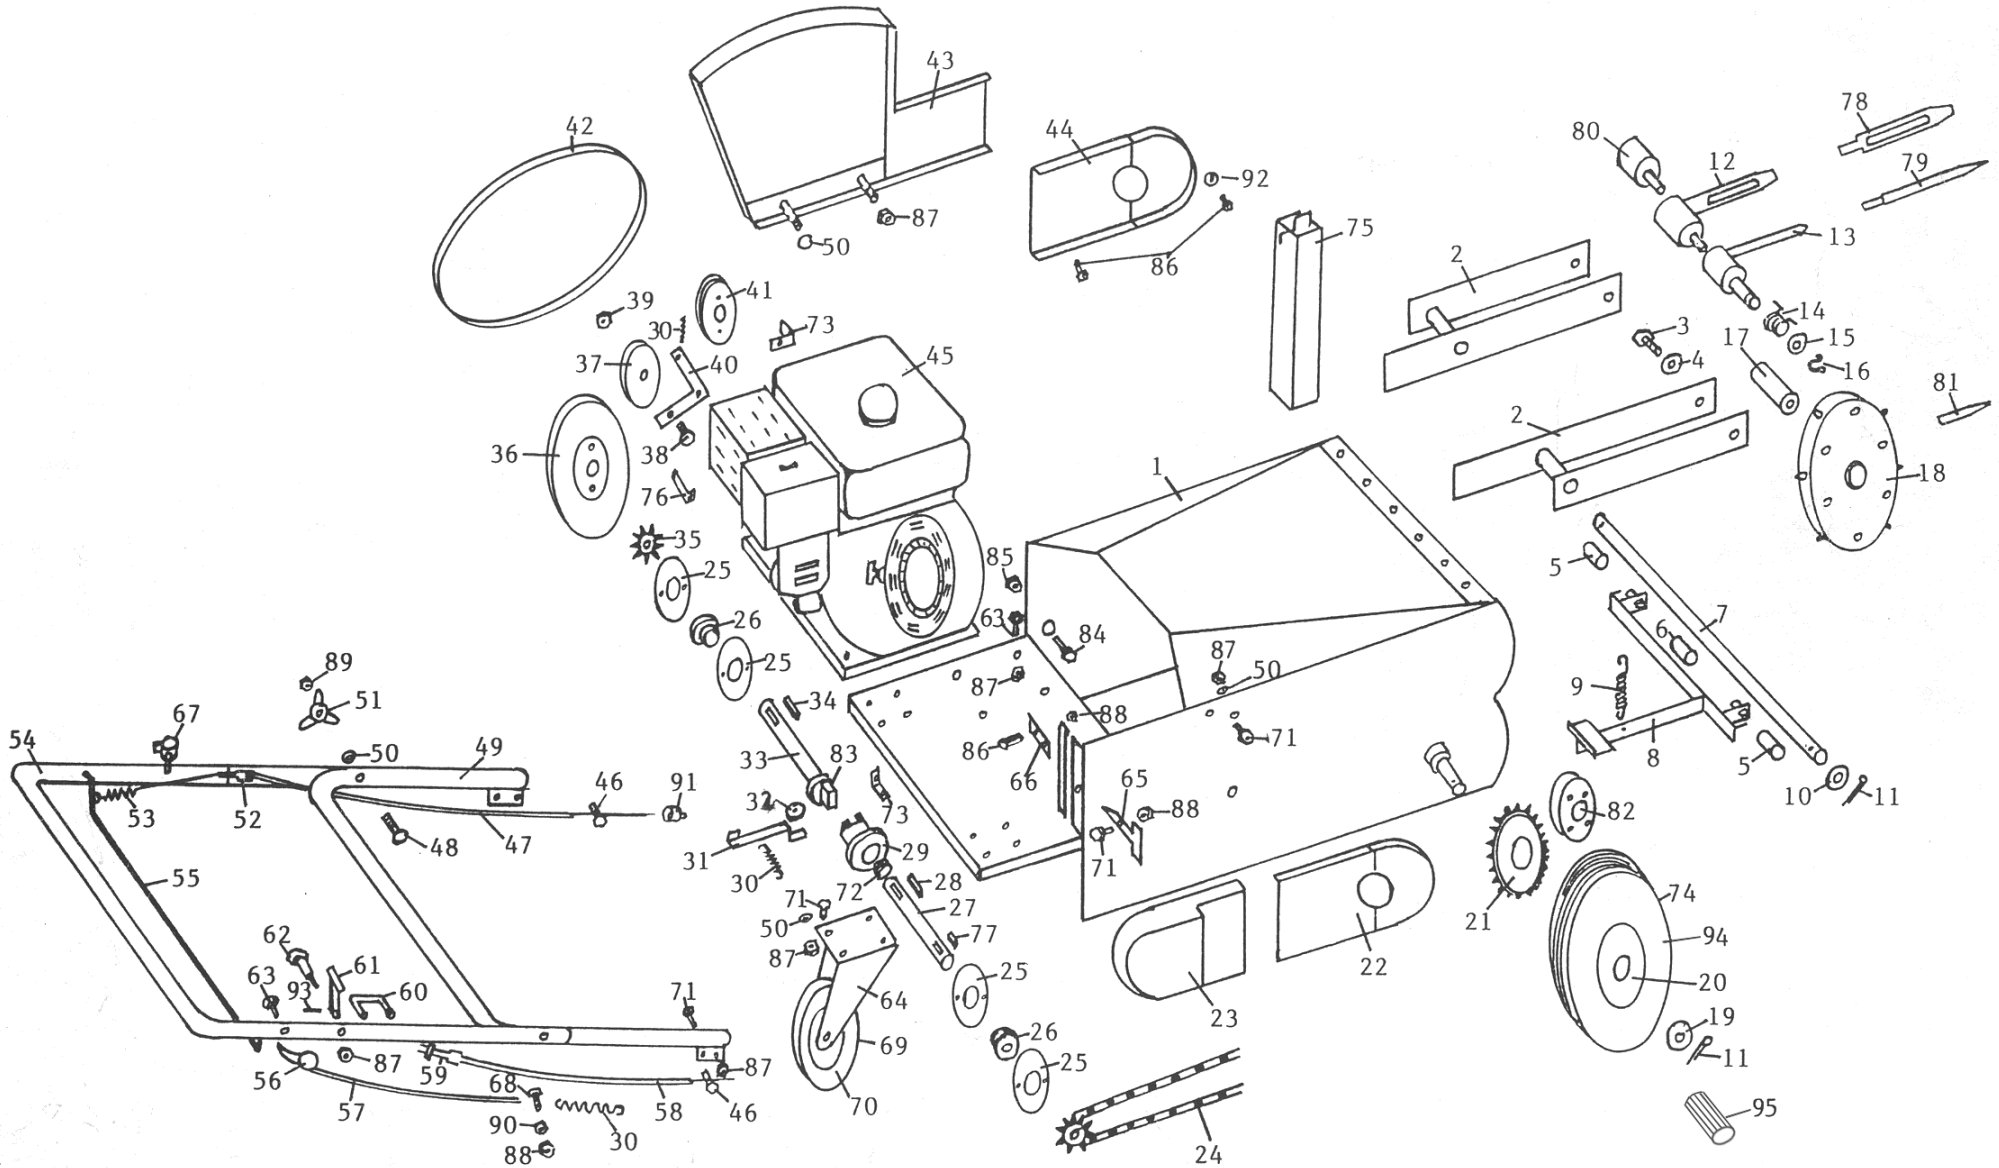

LA16 LAWN AERATOR

PARTS DIAGRAMS

CAMON LA16 LAWN AERATOR

Diagram No.	Part No.	Description	Qty
1	40001	CHASSIS	1
2	40002	TINE DRUM ARMS	4
3	31112210	BOLT M10 x 20	8
4	31423105	WAVY WASHER	8
5	40005	SPACER	2
6	40006	SPACER	1
7	40007	ROD	1
8	40008	LIFTING ARM	1
9	58049942	SPRING	1
10	40010	WASHER	2
11	40011	SPLIT PIN	4
12	40012	CORER ASSEMBLY	24
13	40013	SOLID TINE ASSEMBLY	24
14	40014	TORSION SPRING	24
15	31411105	WASHER M10 FLAT	24
16	40016	CIRCLIP	24
17	40017	BUSHING	4
18	40018	TINE DRUM	4
19	40019	CAP	2
20	40020	WHEEL	2
21	40021	WHEEL SPROCKET	2
22	40022	RH CHAIN COVER	1
23	40023	REAR CHAIN COVER	1
24	40024	CHAIN	2
25	40025	BEARING CARRIER	8
26	40026	SLF BEARING	4
27	40027	RH DRIVE SHAFT	1
28	40028	KEY	1
29	40029	CLUTCH DOG	1
30	58049786	SPRING	3
31	40031	CLUTCH ARM	1
32	37112099	CLUTCH BEARING 62002RS	1
33	40033	LH DRIVE SHAFT	1
34	40034	KEY	1
35	40035	SPROCKET	2
36	40036	PULLEY	1
37	60028	JOCKEY PULLEY	1
38	40038	BOLT	1
39	60032	NUT	1
40	40040	JOCKEY ARM	1
41	40041	ENGINE PULLEY	1
42	40042	BELT	1
43	40043	BELT GUARD	1
44	40044	LH CHAIN GUARD	1
45	40045	HONDA GX160 HX4	1
46	58002429	CLAMP	2
47	58048025	DRIVE CABLE	1