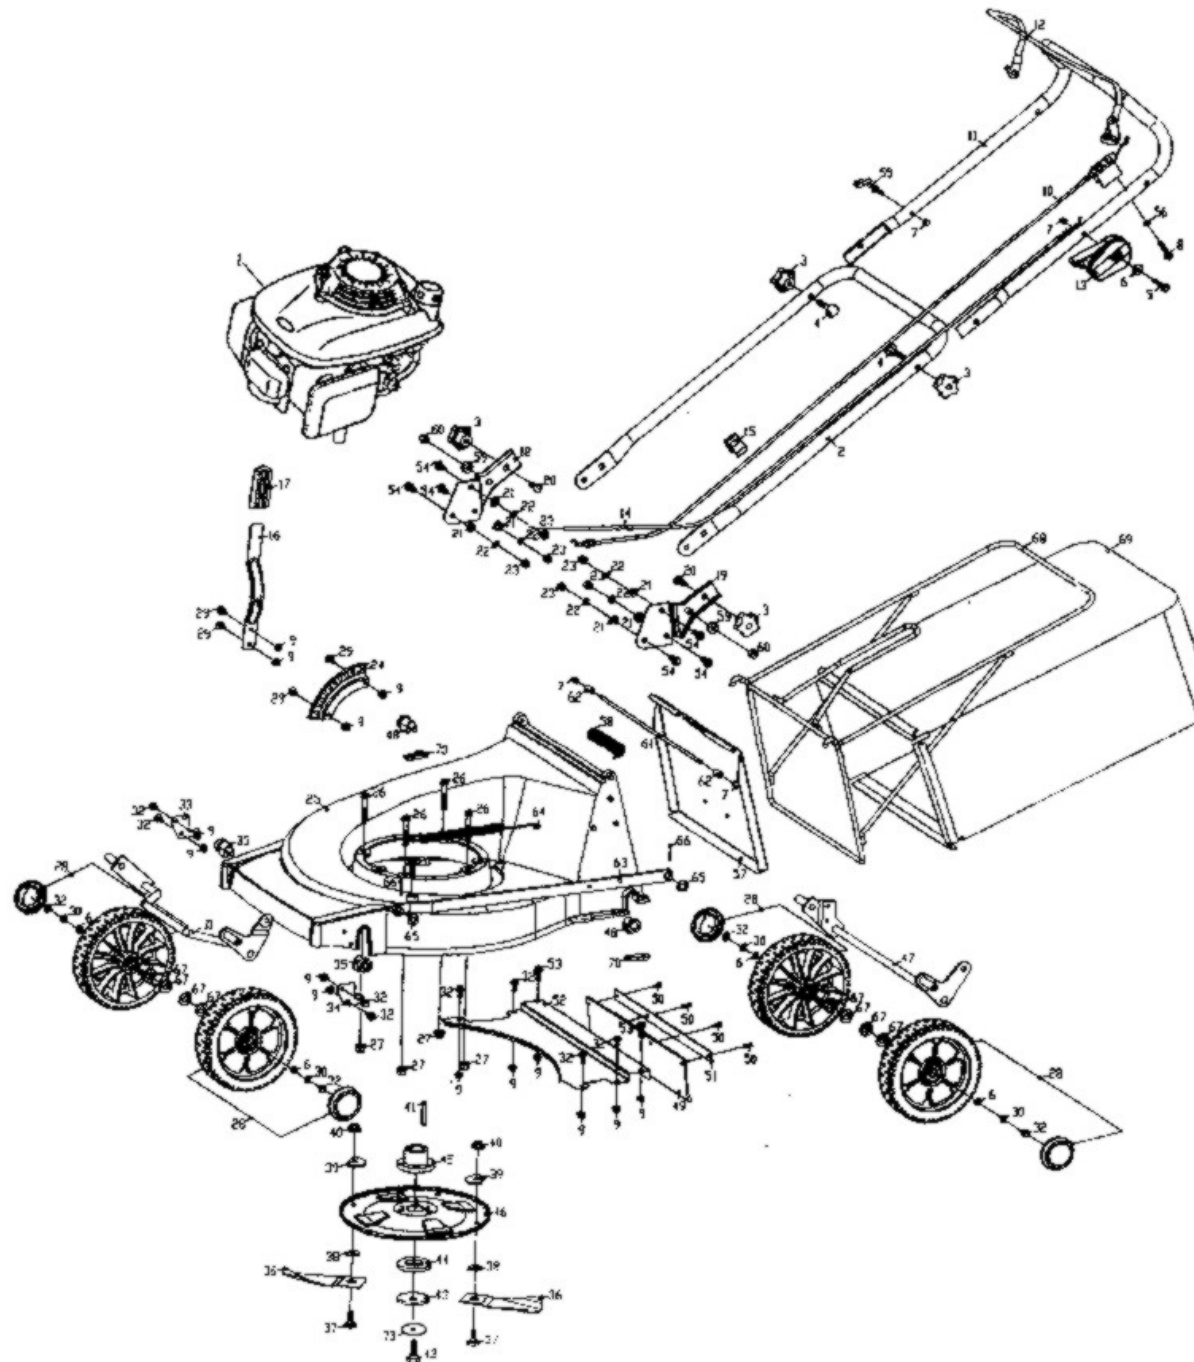

<b>Diag No</b>	<b>Part No</b>	<b>Description</b>	<b>Qty</b>	<b>Diag No</b>	<b>Part No</b>	<b>Description</b>	<b>Qty</b>
1	Q00100001	Engine	1	37	C00210017	Blade bolt	2
2	C00210001	Lower handlebar	1	38	C00210018	Washer	2
3	C00110014	Knob	4	39	C00210019	Washer	2
4	C00110015	Wing nut	2	40	LM104	Lock nut	2
5	LS06-045	Bolt	1	41	C00210040	Key	
6	PD06D	Flat washer	5	42	C00210020	Blade bolt	1
7	LM06G	Nut	4	43	C00110024	Dished washer	1
8	LD06LD-030	Screw	1	44	C00210022	Flat washer	1
9	LM06S	Lock nut	14	45	C00210023	Blade boss	1
10	C00101100	Brake cable assembly	1	46	C00210024	Blade disc	1
11	C00110001	Top handlebar	1	47	C00200600	Rear axle	1
12	C00100500	Lever	1	48	C00210025	Bush	2
13	C00101300	Throttle lever	1	49	C00210026	Rear fender	1
14	C00200300	Throttle cable assembly	1	50	MD04-012	Rivet	4
15	C00110012	Clip	1	51	C00210027	Rear fender press plate	1
16	C00210007	Height adjuster lever	1	52	C00210028	Rear low plate	1
17	C00110005	Knob	1	53	LS06LD-016	Bolt	2
18	C00201000	RH bracket	1	54	LS08LD-020	Bolt	6
19	C00201100	LH bracket	1	55	C00110033	Cable bracket	1
20	LS08F-020	Bolt	3	56	PD06D	Washer	1
21	PD08	Washer	6	57	C00210030	Discharge flap	1
22	TD08	Washer	6	58	C00210035	Torsion spring	1
23	LM08P	Nut	6	59	C00110011	Sleeve	2
24	C00210011	Height adjust plate	1	60	LM08G	Affixed nut	2
25	C00210012	Chassis	1	61	C00210032	Rod	1
26	LS08LD-050	Bolt	4	62	C00210033	Sleeve	2
27	LM08S	Lock nut	4	63	C00200700	Adjuster rod	1
28	C00200400	Wheel	4	64	C00210034	Tension spring	1
29	LS06LD-012	Bolt	4	65	PD10	Washer	2
30	TD06	Washer	4	66	KX020-025	Pin	2
31	C00200500	Front axle	1	67	PD12	Washer	8
32	LS06LD-016	Bolt	12	68	C00200800	Grass bag bracket	1
33	C00210013	RH front axle bracket	1	69	C00200900	Grass bag	1
34	C00210014	LH front axle bracket	1	70	C00210036	Rear axle plate	2
35	C00210015	Bush	2	73	PD14	Blade washer	1
36	C00210016	Blade	2				