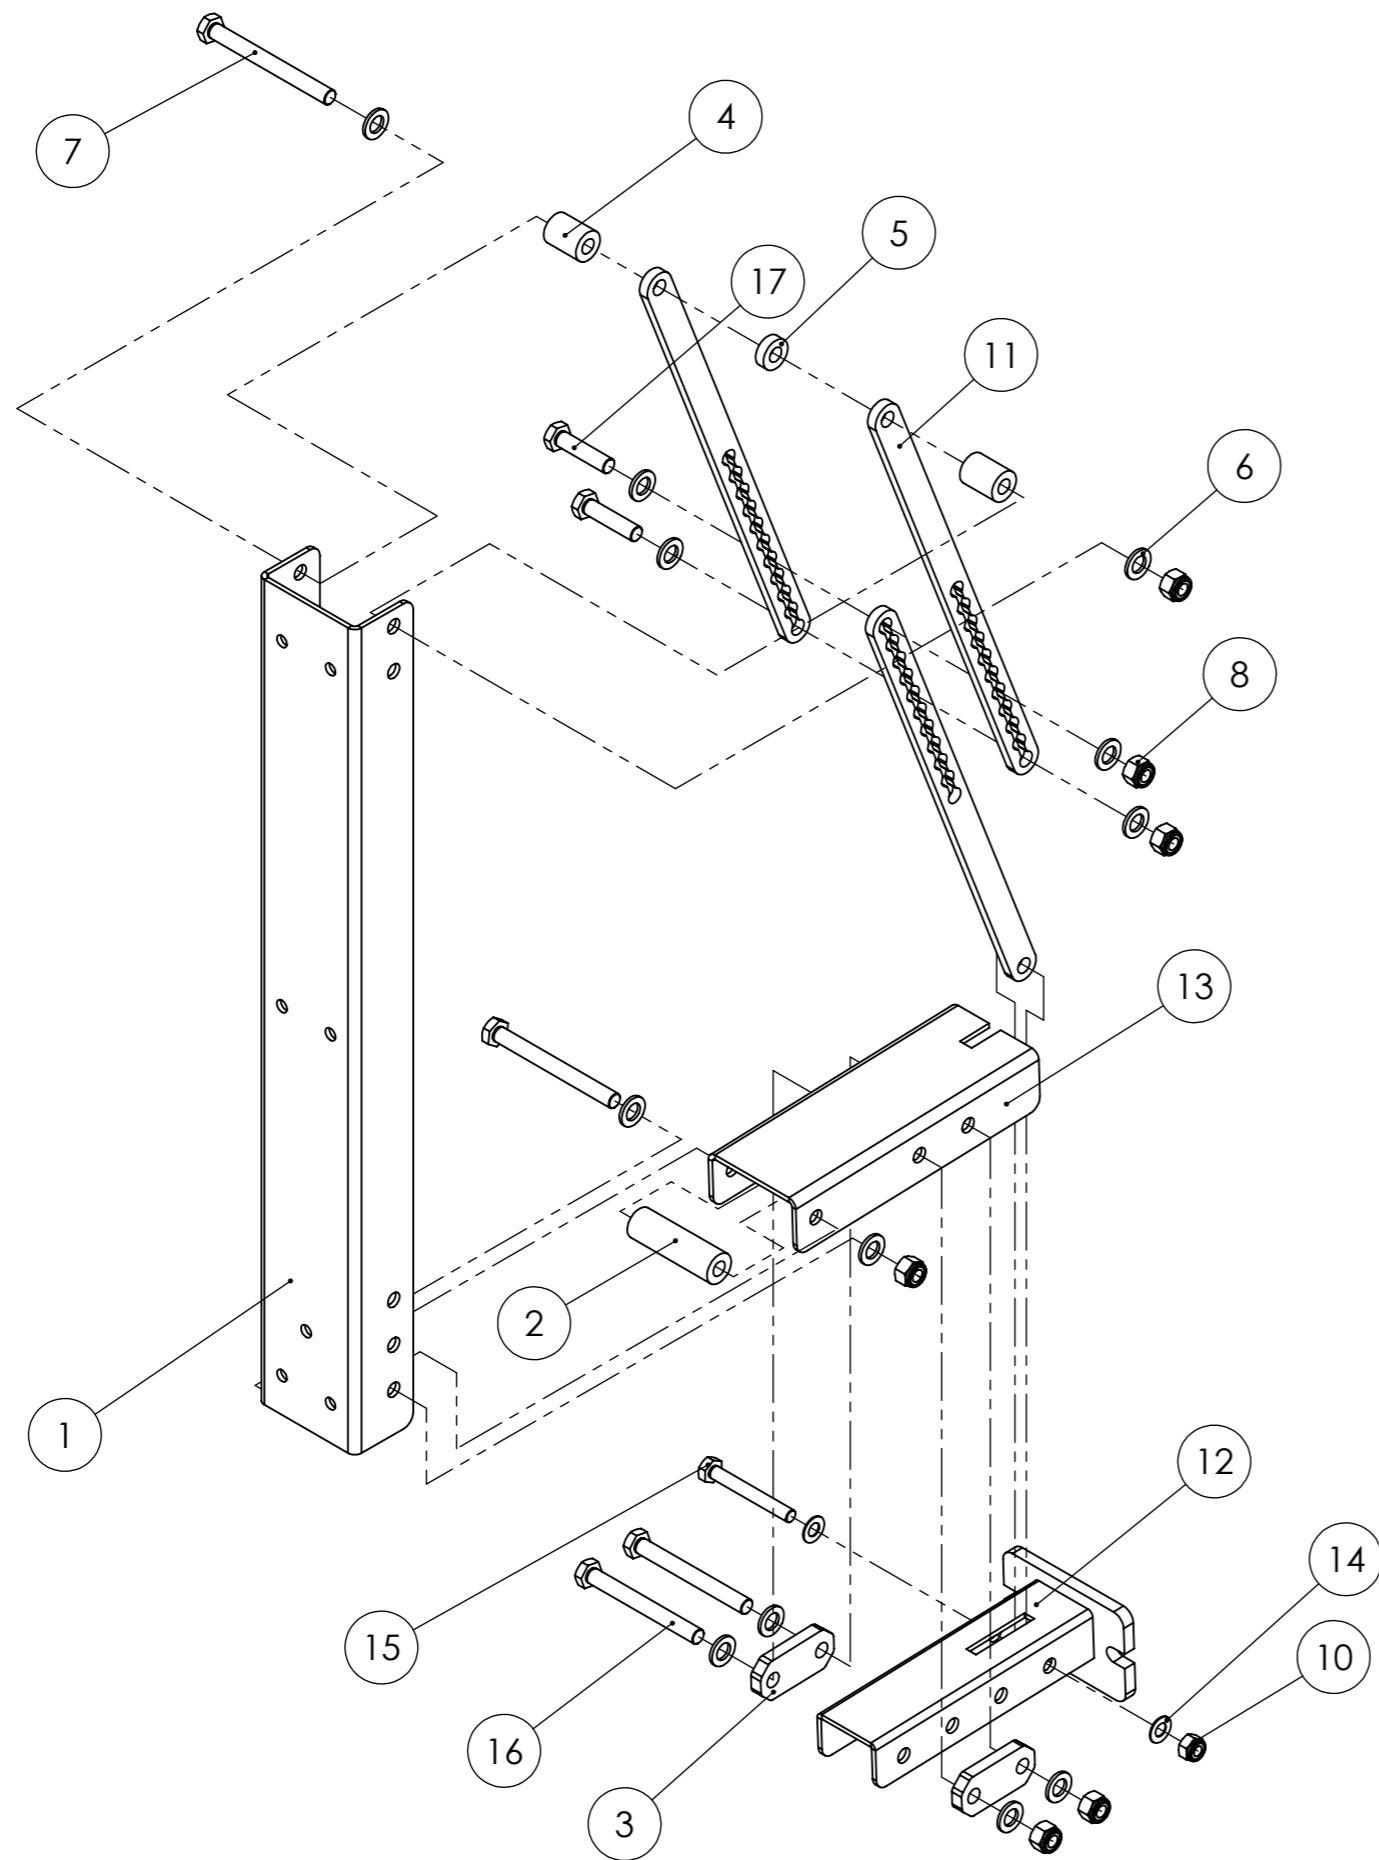

ITEM NO.	PartNo	DESCRIPTION	Exploded Main Components/ QTY.
1	BU0001	Backframe	1
2	BU0006	Bottom Frame	1
3	BU0014	Flat Spacer	4
4	31411105	Washer	4
5	31112212	Bolt	5
6	3112219	Bolt	4
7	31112217	Hex Bolt	2
8	60136	Washer	18
9	BU0005	Upright	1

Tracmaster Ltd
 Tel: +44 (0) 144 247689
 www.tracmaster.co.uk

Parts Diagram

Buck Rake Main Assembly

VALID FROM	SEPTEMBER 2018
SERIAL NUMBER	A70-10000
REVISION	A

ITEM NO.	PartNo	DESCRIPTION	Rear Assembly/QTY.
1	BU0005	Upright	1
2	BU0011	Long Spacer	1
3	BU0007	Square Spacer	2
4	BU0013	Medium Spacer	2
5	BU0012	Small Spacer	1
6	12926	Washer	12
7	BU0014	Hex Bolt	2
8	31241120	Nyloc	6
9	31112212	Bolt	1
10	31241100	Nyloc	1
11	BU0004	Brace	3
12	BU0003	Mounting Arm	1
13	BU0002	Arm	1
14	60136	Washer	2
15	31112217	Hex Bolt	1
16	31112217	Hex Bolt	2

Tracmaster Ltd
 Tel: +44 (0) 144 247689
 www.tracmaster.co.uk

Parts Diagram

Buck Rake Rear Assembly

VALID FROM

SEPTEMBER 2018

SERIAL NUMBER

A70-10000

REVISION