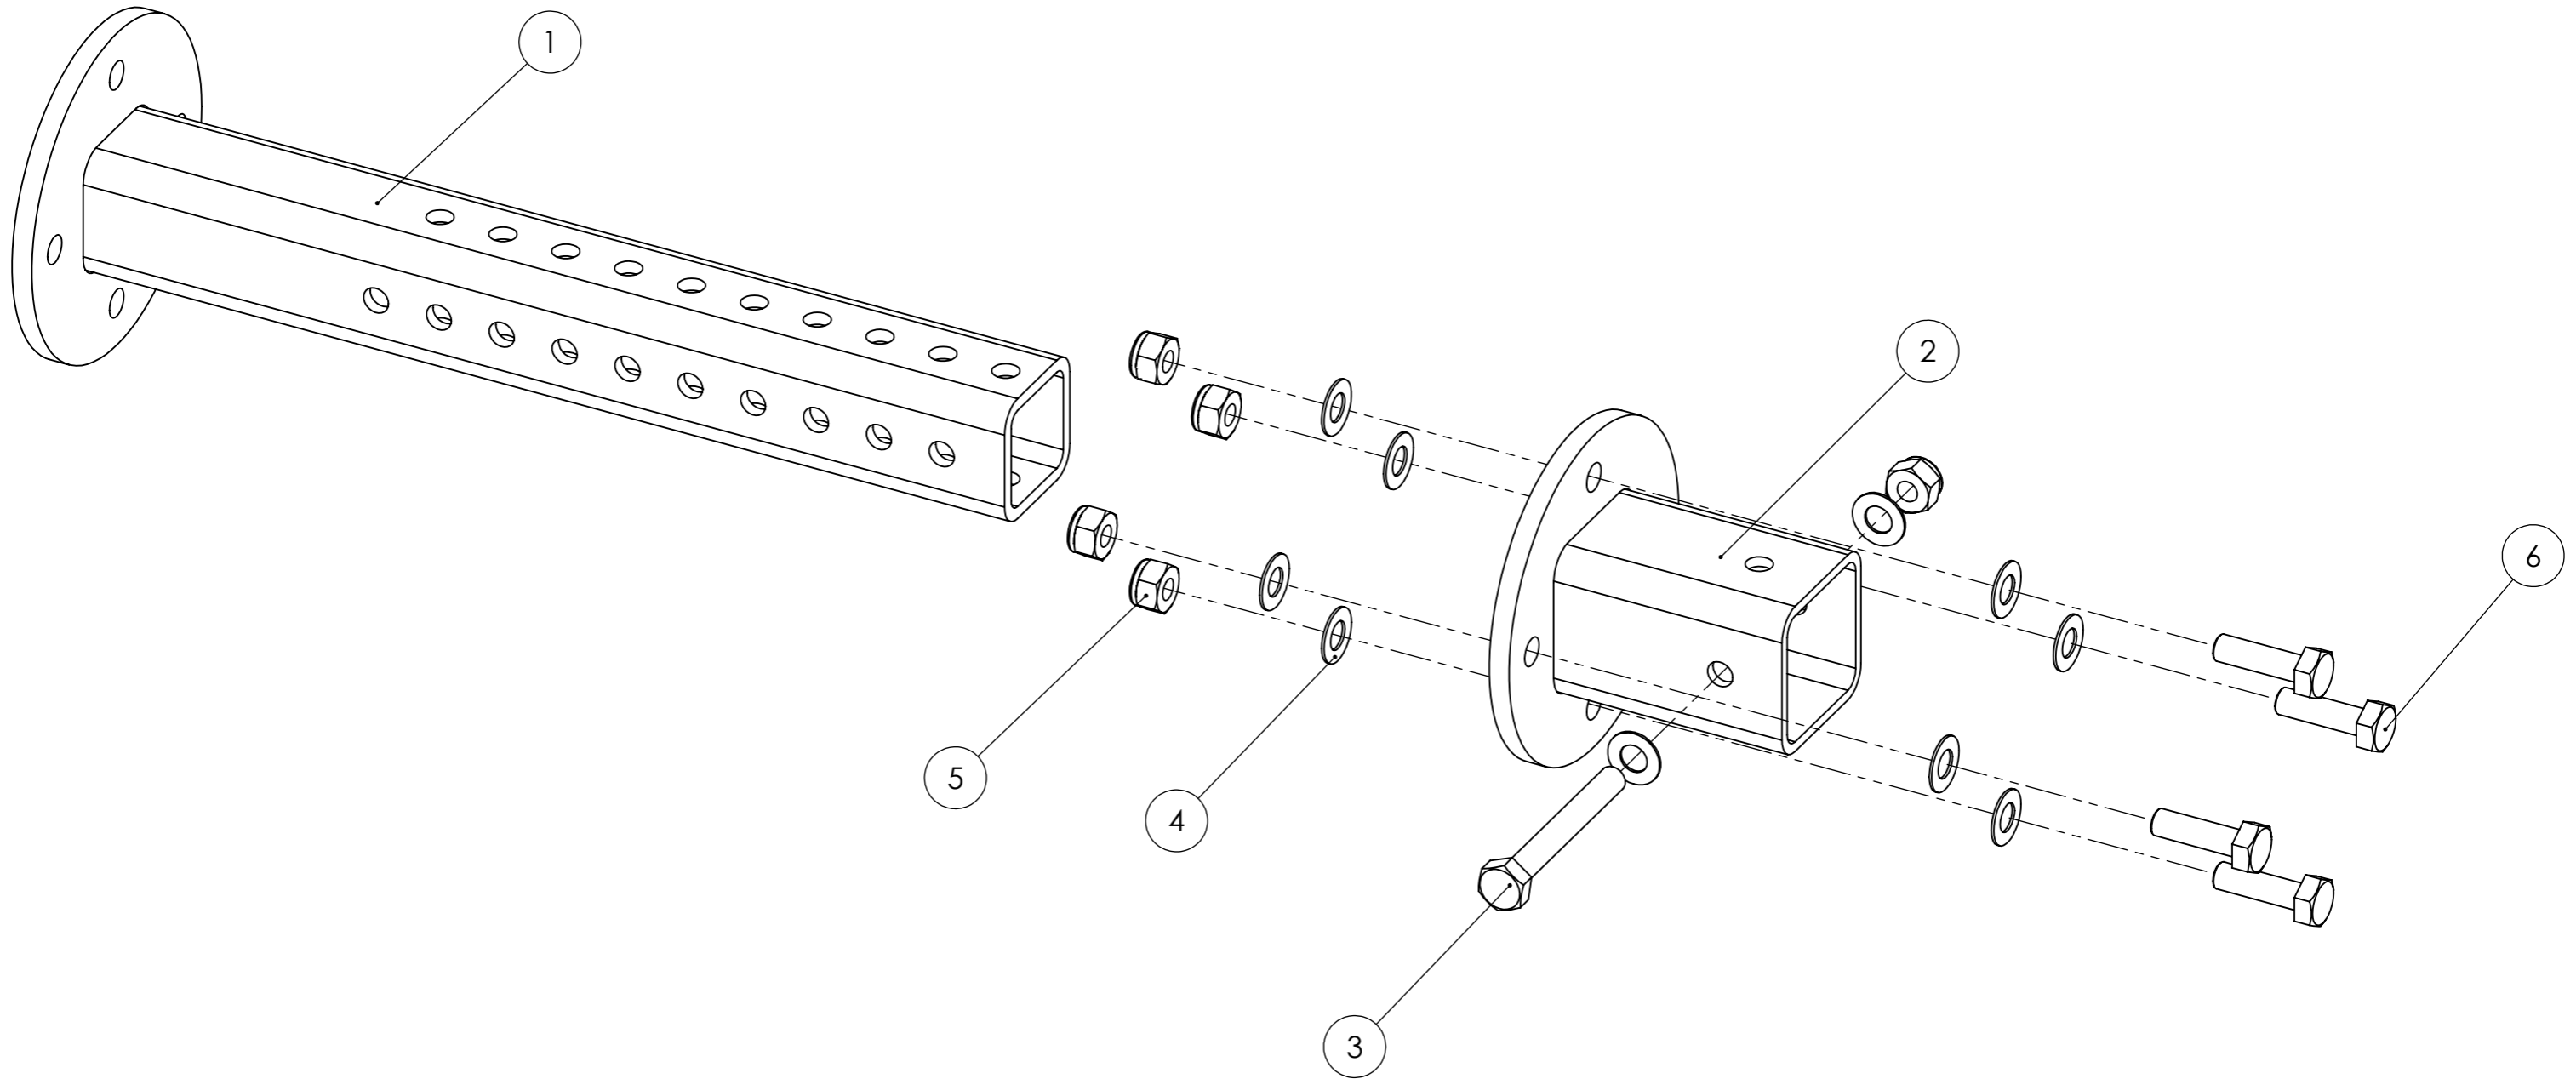

ITEM NO.	PartNo	DESCRIPTION	Exploded Assembly/QTY.
1	AW0003	Short Adj Axle Shaft	1
2	AW0002	Wheel Hub	1
3	31112212	Bolt	4
4	60136	Washer	10
5	31241100	Nyloc	5
6	31112217	Hex Bolt	1

Tracmaster Ltd  
 Tel: +44 (0) 144 247689  
 www.tracmaster.co.uk

Parts Diagram  
**AW25 Assembly**

VALID FROM	SEPTEMBER 2018
SERIAL NUMBER	
REVISION	A

ITEM NO.	PartNo	DESCRIPTION	Exploded Assembly/QTY.
1	AW0001	Long Wheel Axle	1
2	AW0002	Wheel Hub	1
3	31112217	Hex Bolt	1
4	60136	Washer	10
5	31241100	Nyloc	5
6	31112212	Bolt	4

Tracmaster Ltd  
 Tel: +44 (0) 144 247689  
 www.tracmaster.co.uk

Parts Diagram  
**AW38 Assembly**

VALID FROM	SEPTEMBER 2018
SERIAL NUMBER	
REVISION	A