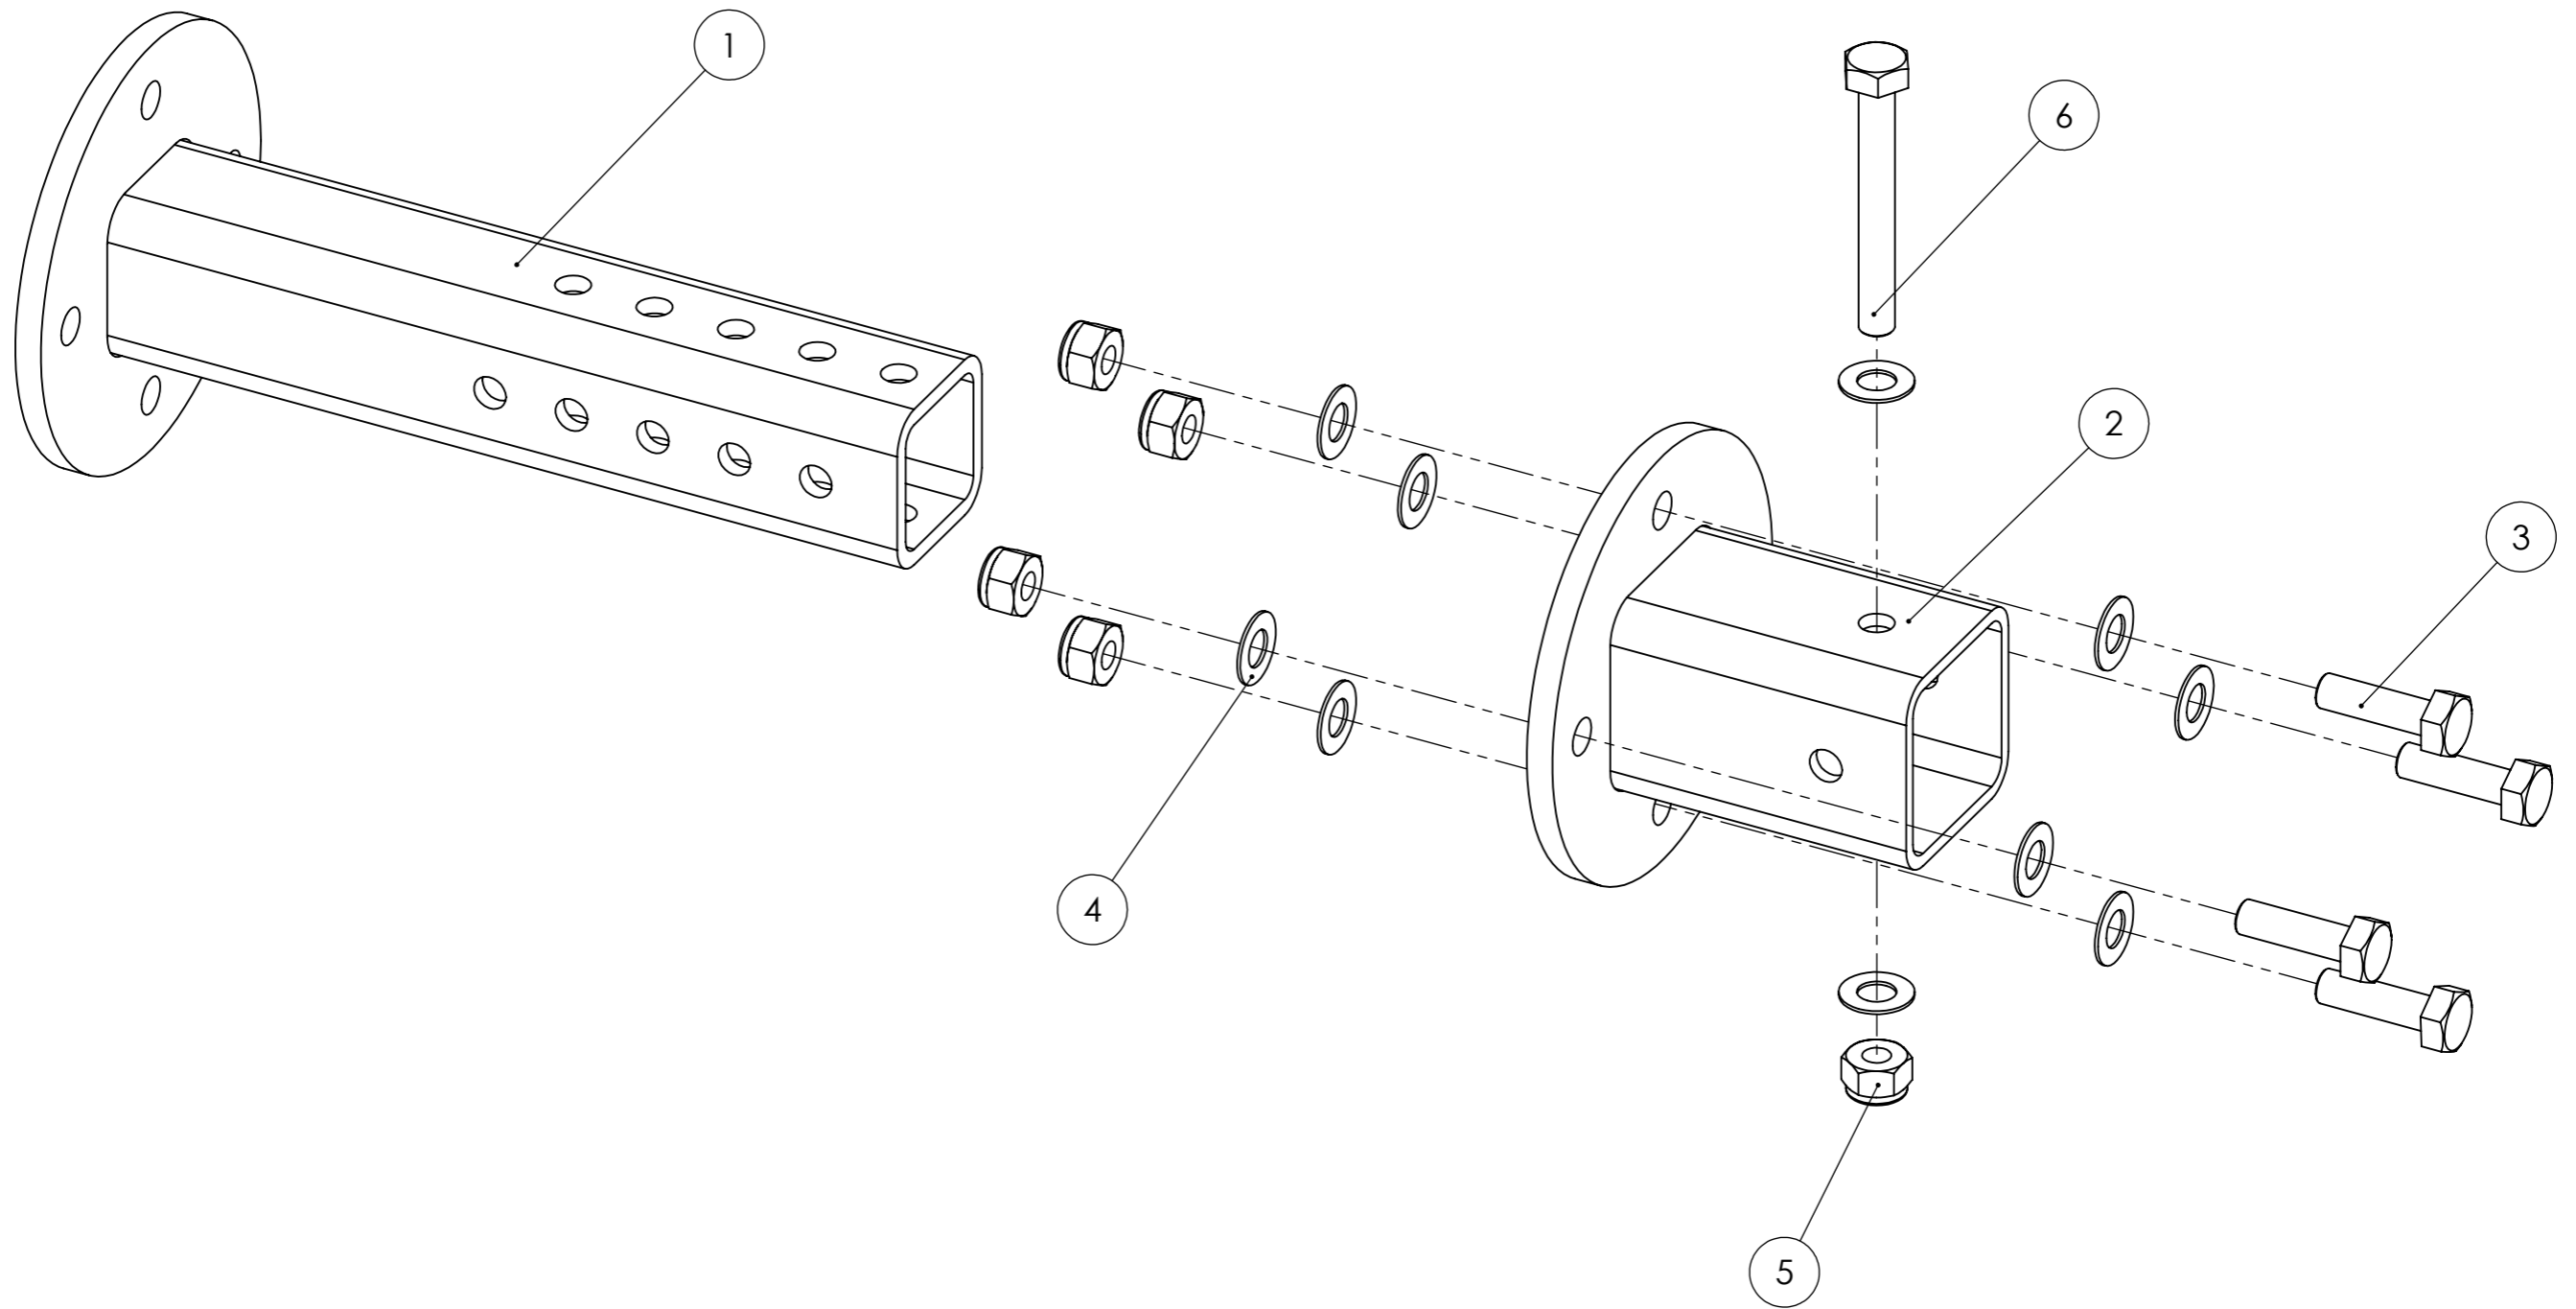

ITEM NO.	PartNo	DESCRIPTION	Exploded Assembly/QTY.
1	AW0003	Short Adj Axle Shaft	1
2	AW0002	Wheel Hub	1
3	31112212	Bolt	4
4	60136	Washer	10
5	31241100	Nyloc	5
6	31112217	Hex Bolt	1

Tracmaster Ltd  
 Tel: +44 (0) 144 247689  
 www.tracmaster.co.uk

Parts Diagram  
**AW25 Assembly**

VALID FROM	SEPTEMBER 2018
SERIAL NUMBER	
REVISION	A

ITEM NO.	PartNo	DESCRIPTION	Exploded Assembly/QTY.
1	AW0001	Long Wheel Axle	1
2	AW0002	Wheel Hub	1
3	31112217	Hex Bolt	1
4	60136	Washer	10
5	31241100	Nyloc	5
6	31112212	Bolt	4

Tracmaster Ltd  
 Tel: +44 (0) 144 247689  
 www.tracmaster.co.uk

Parts Diagram  
**AW38 Assembly**

VALID FROM	SEPTEMBER 2018
SERIAL NUMBER	
REVISION	A